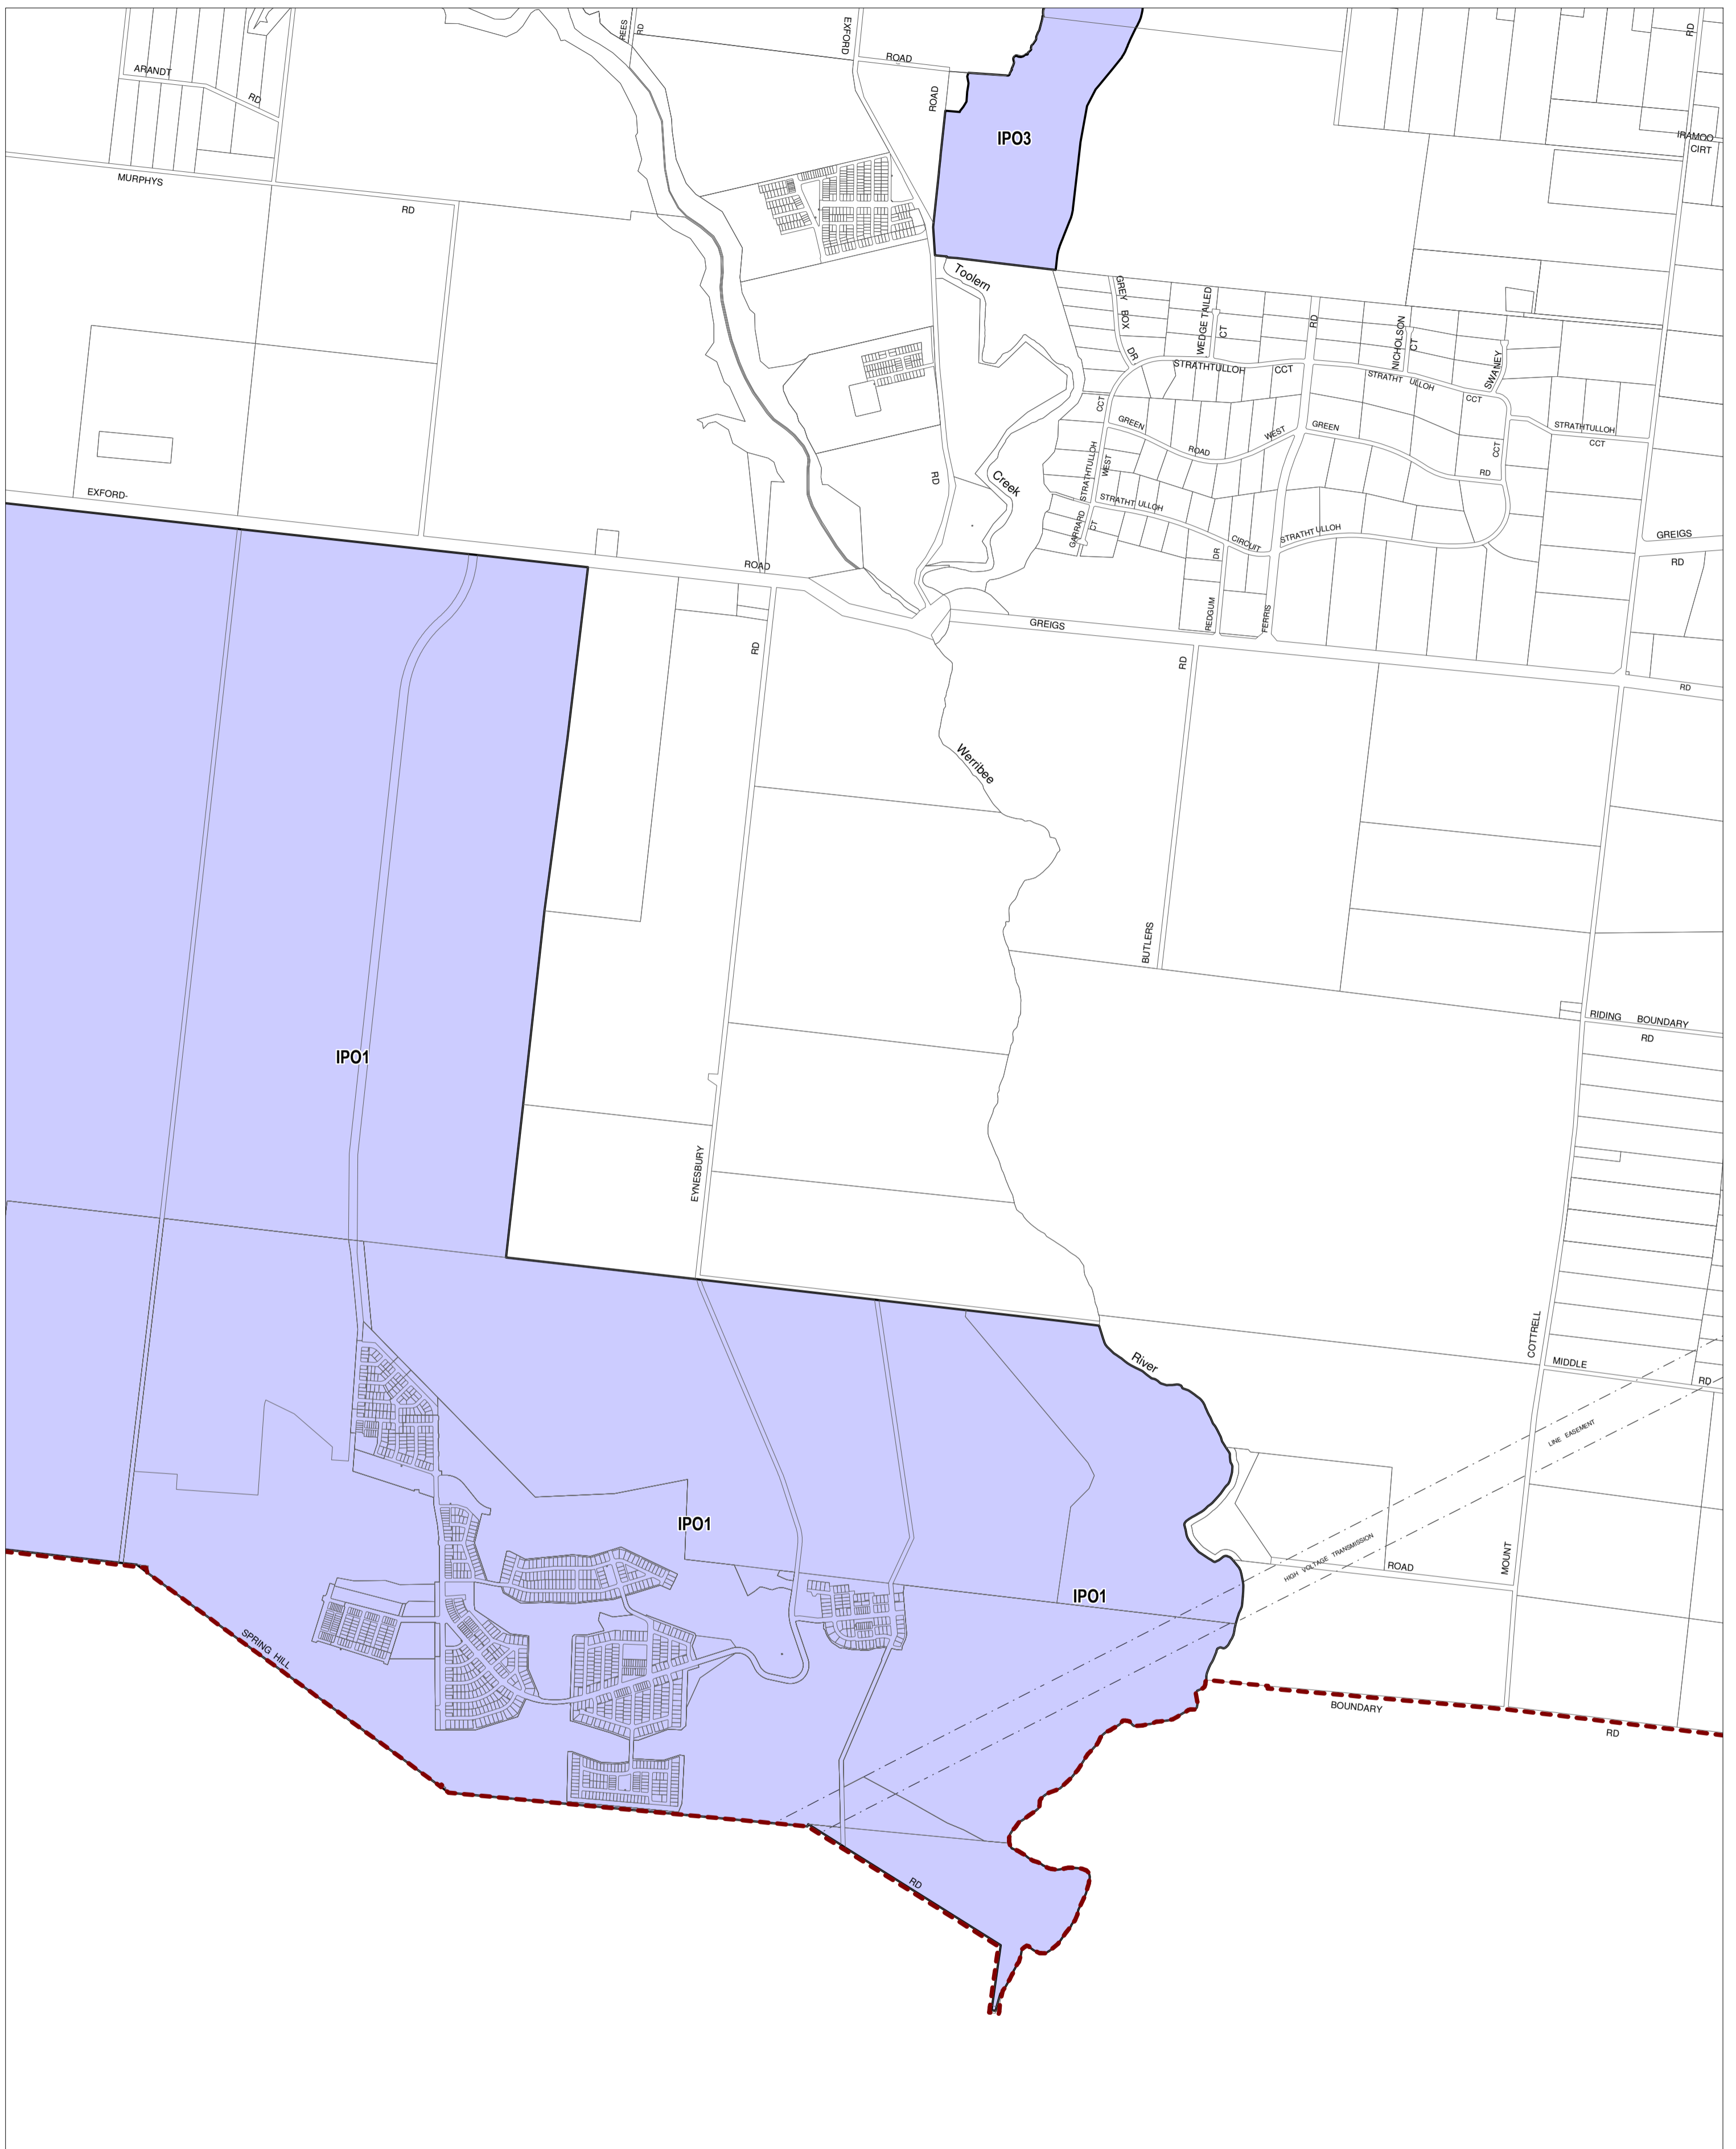

MELTON PLANNING SCHEME - LOCAL PROVISION

Overlays	
	Incorporated Plan Overlay - Schedule 1
	Incorporated Plan Overlay - Schedule 3

AUSTRALIAN MAP GRID ZONE 55

Printed: 20/10/2014

AMENDMENT C122