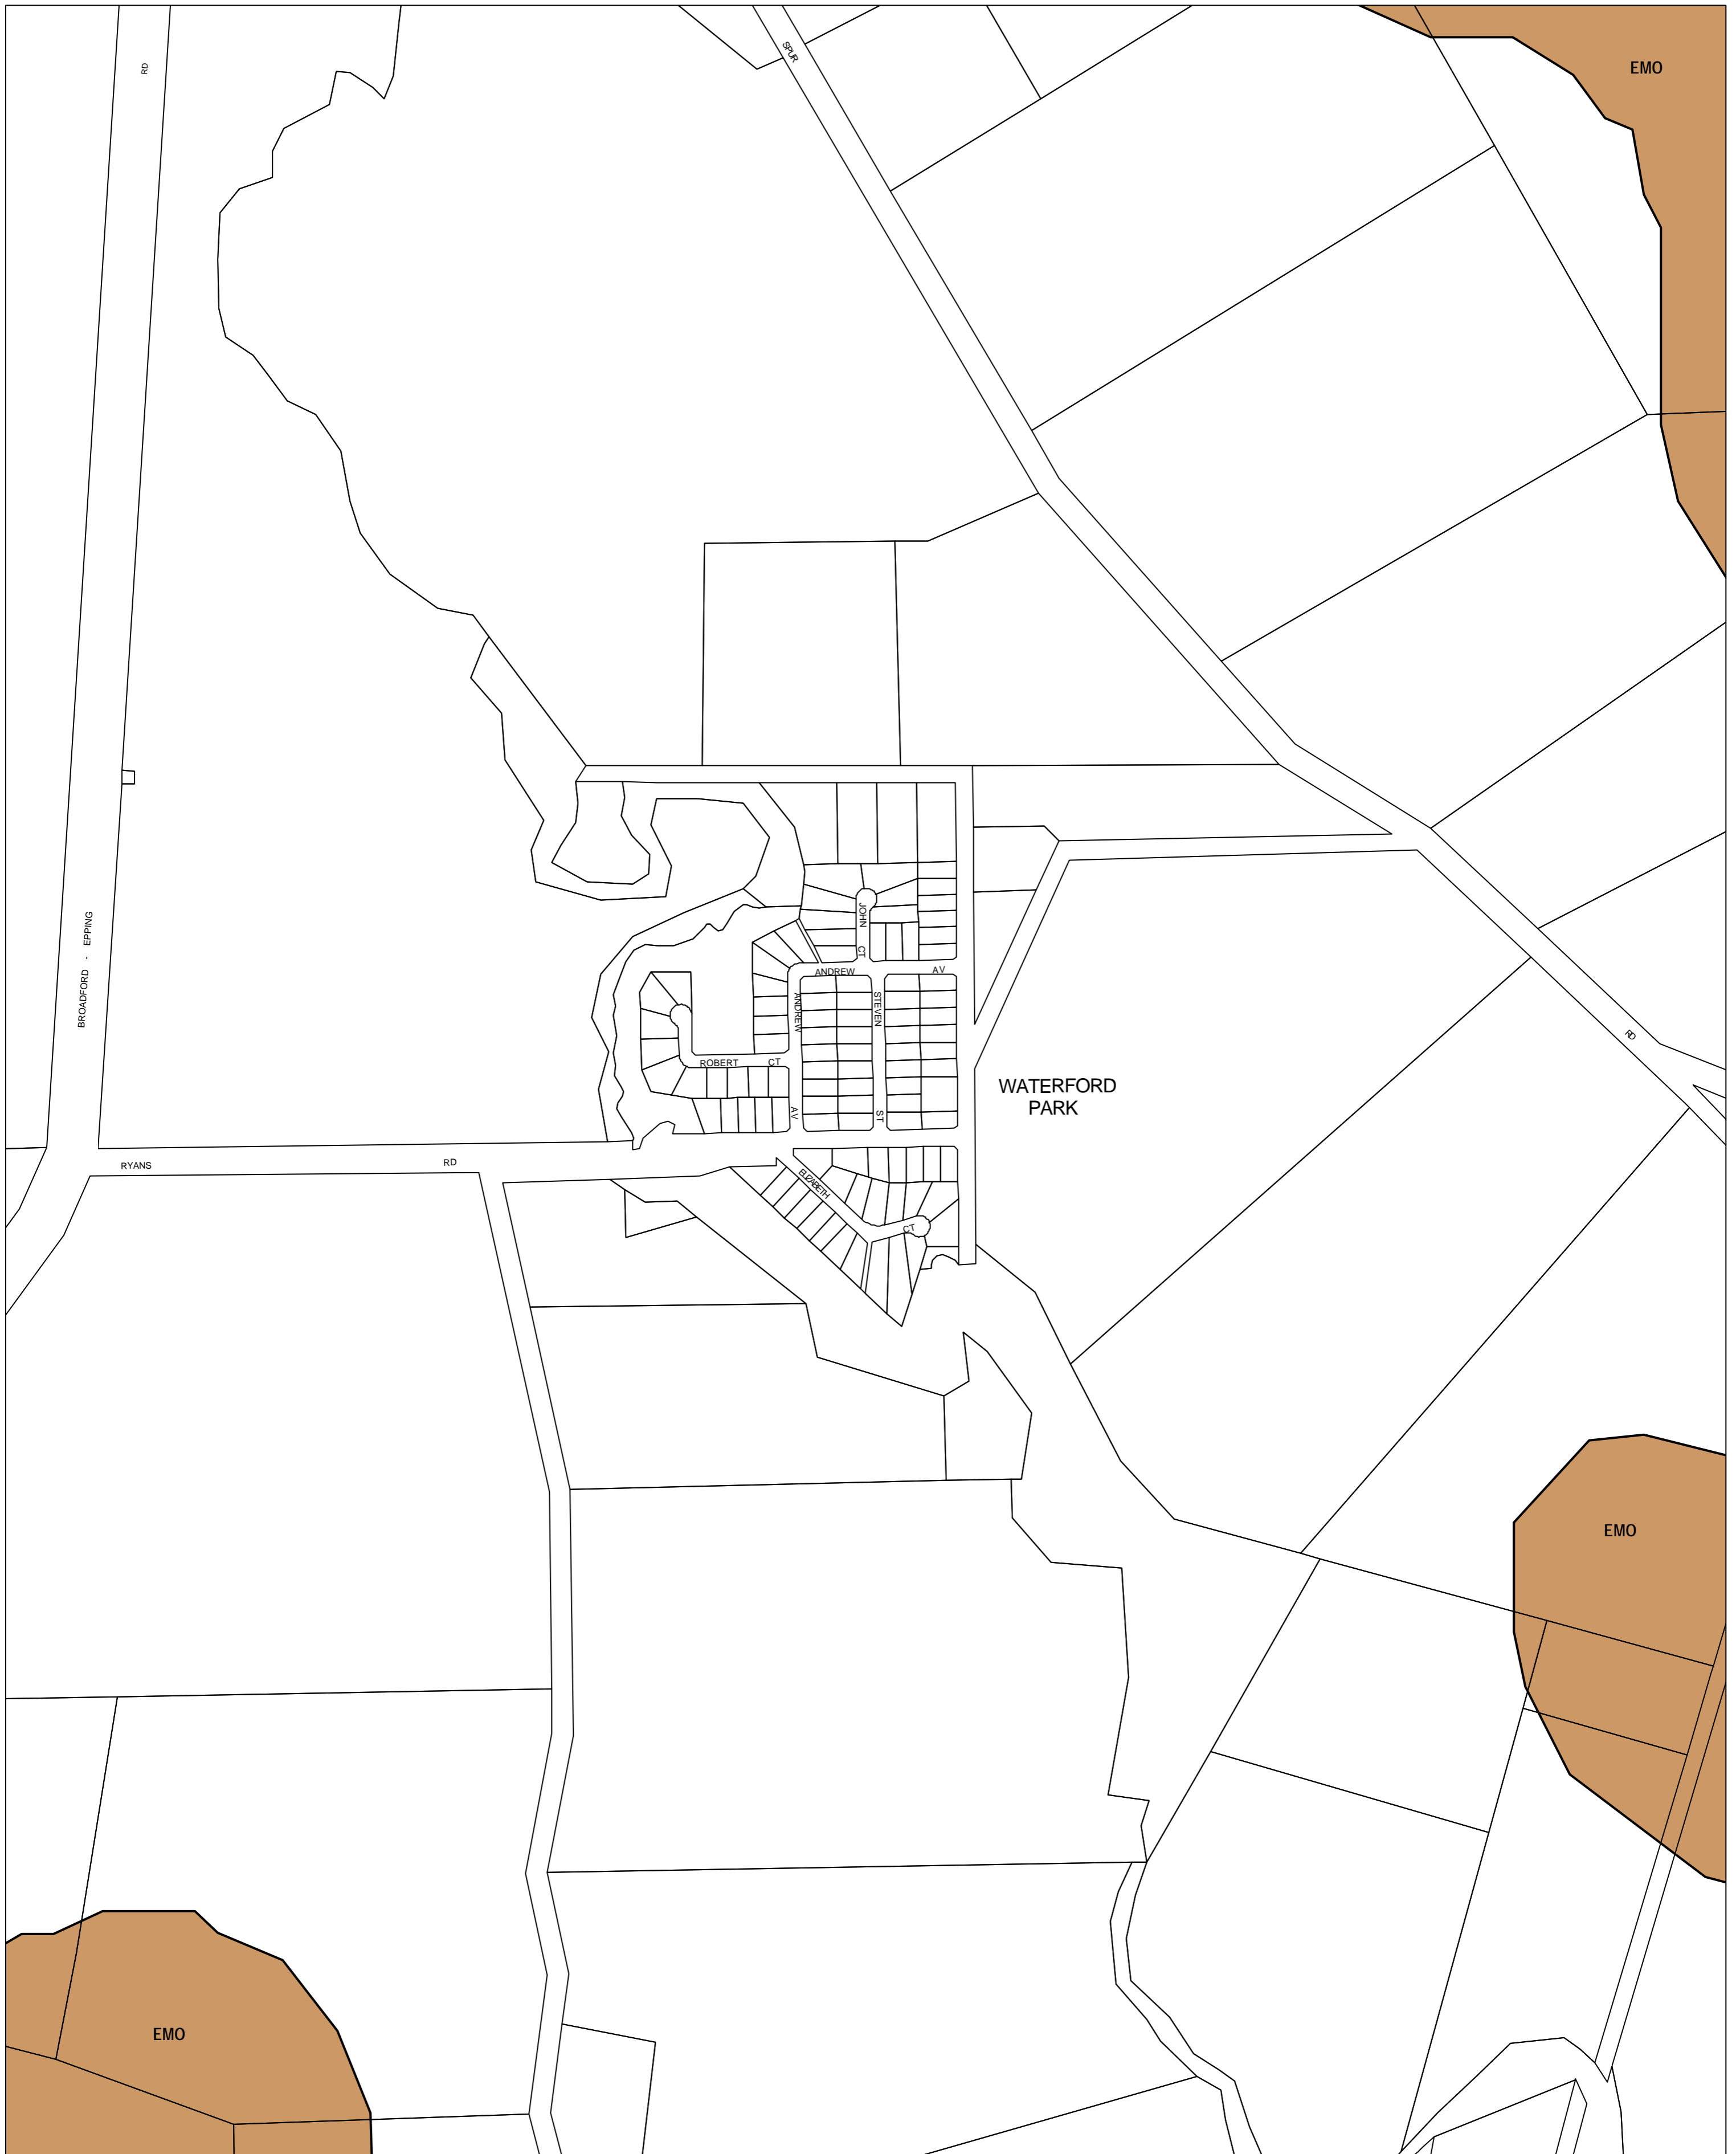

MITCHELL PLANNING SCHEME - LOCAL PROVISION

Overlays

Erosion Management Overlay

Printed: 15/10/2009

AMENDMENT C39