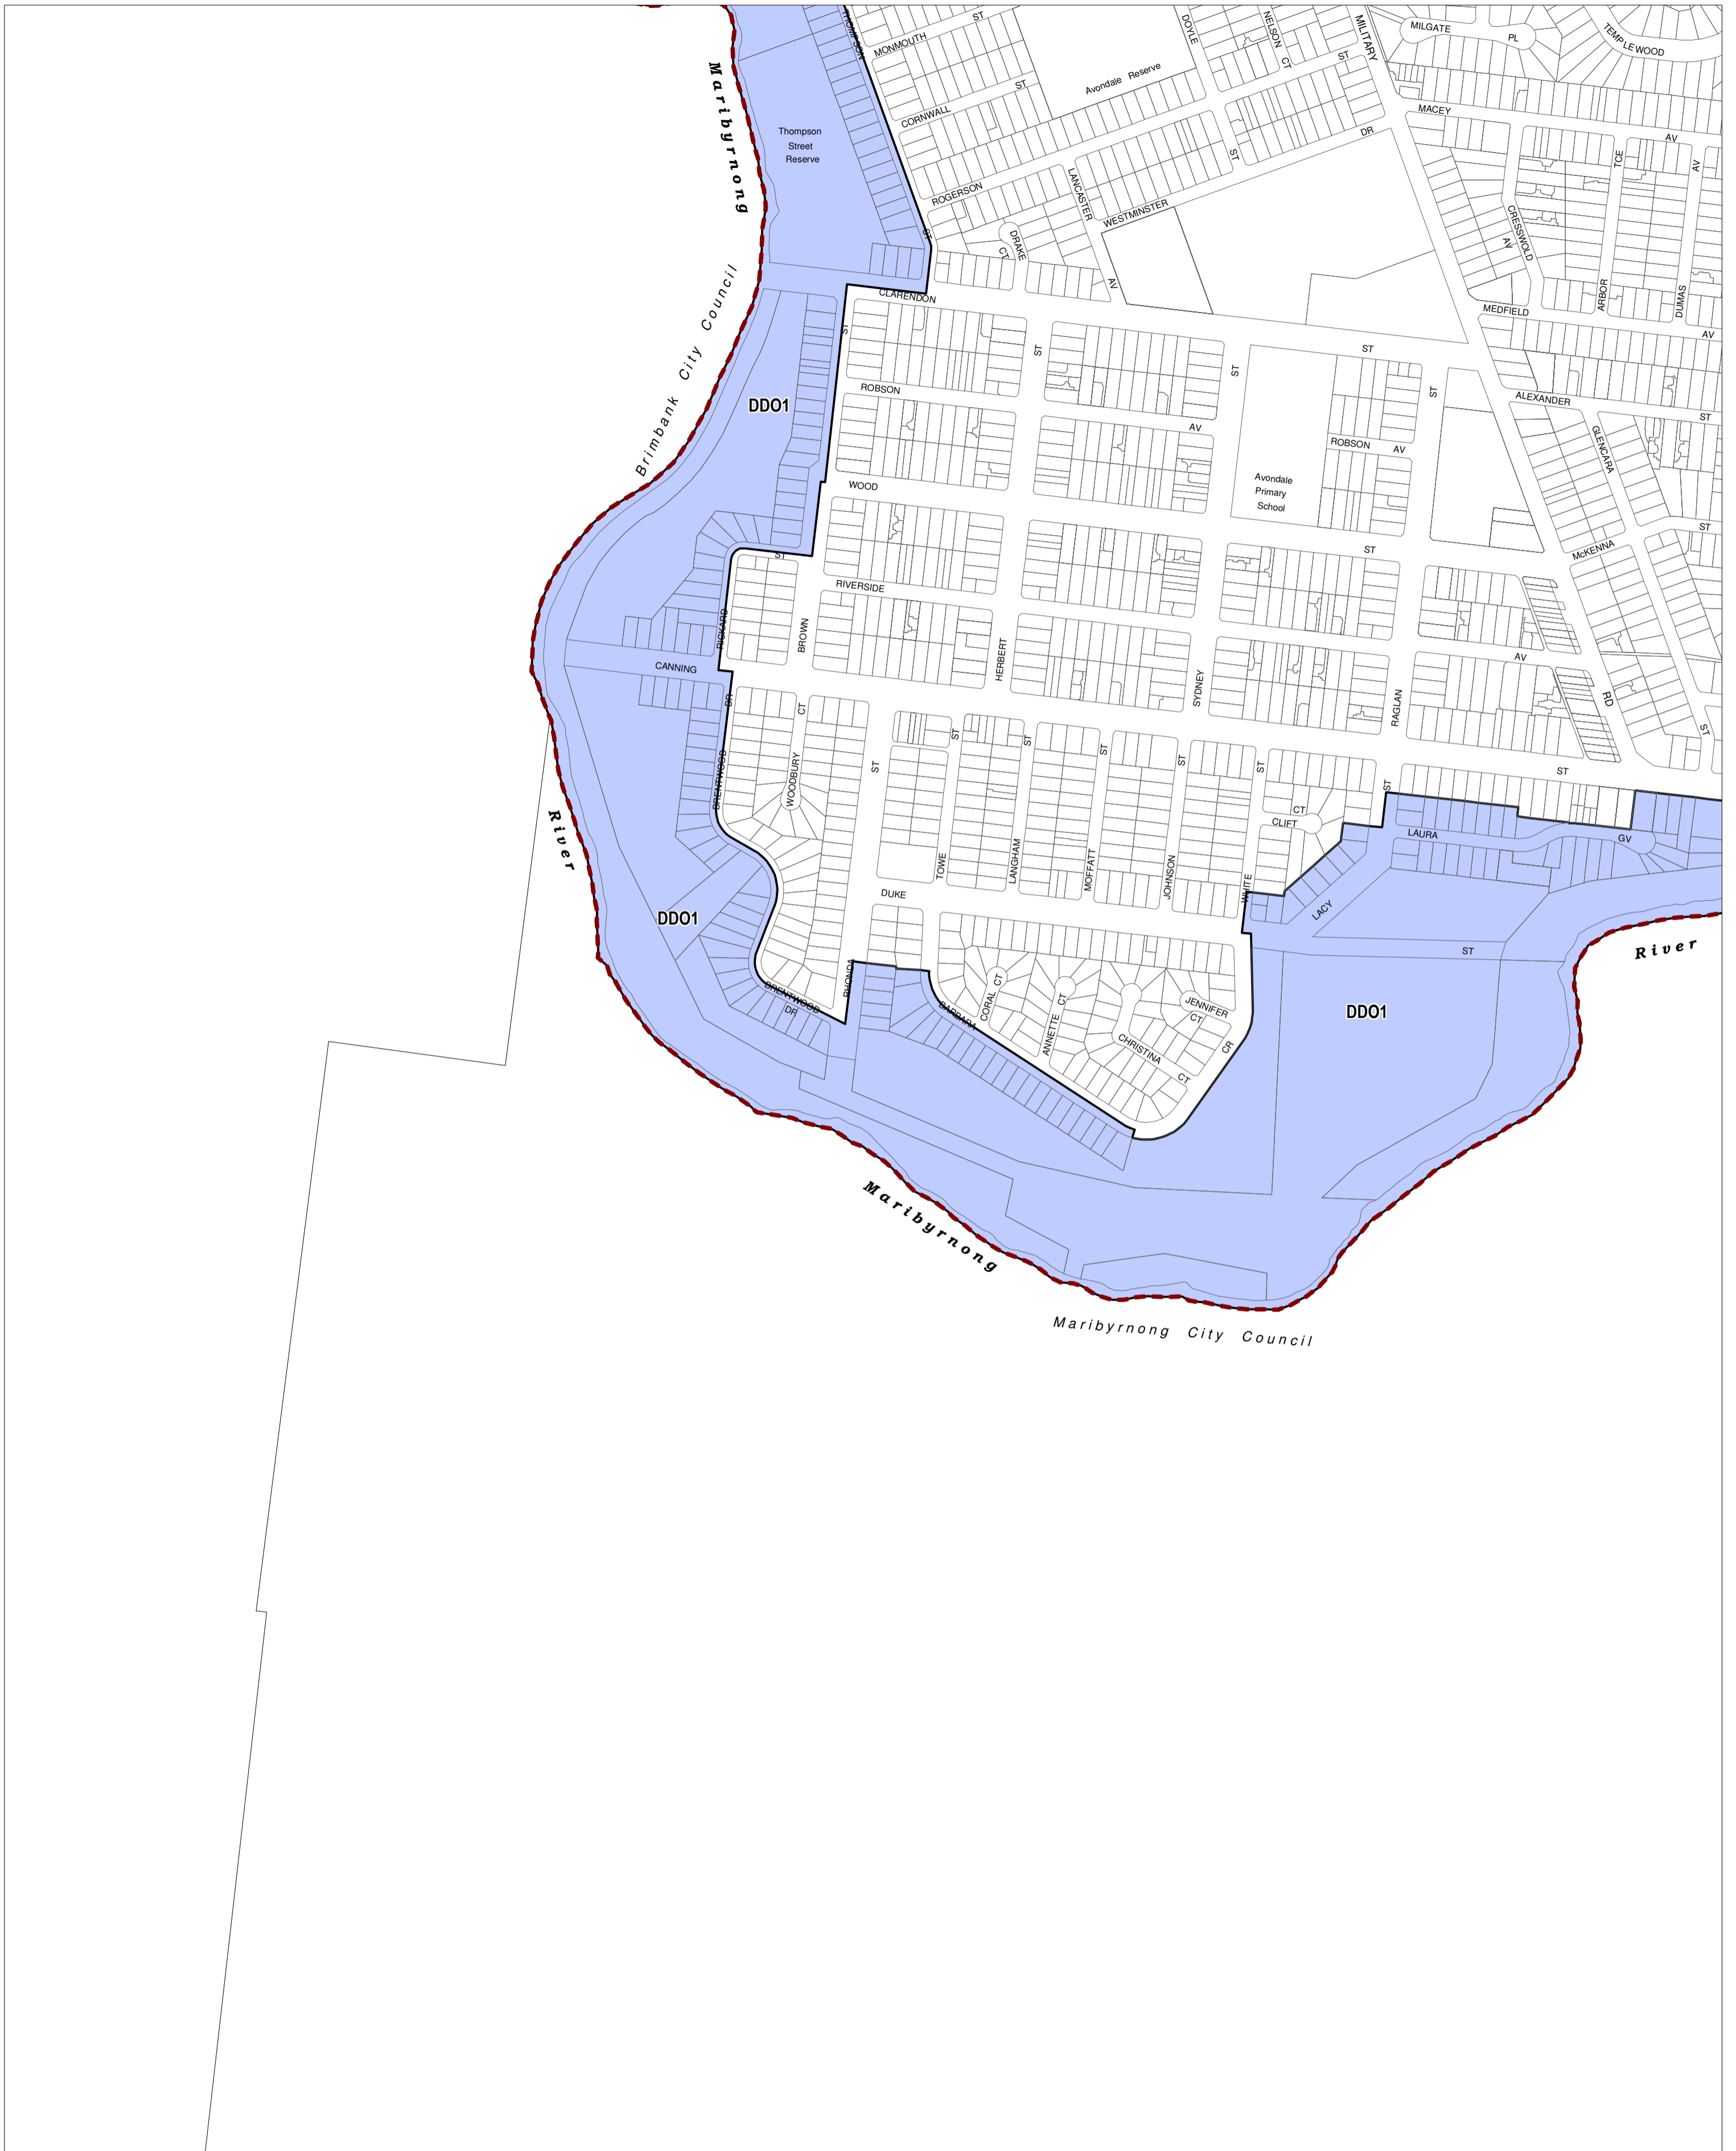

MOONEE VALLEY PLANNING SCHEME - LOCAL PROVISION

AUSTRALIAN MAP GRID ZONE 55

Printed: 18/5/2015

AMENDMENT C139