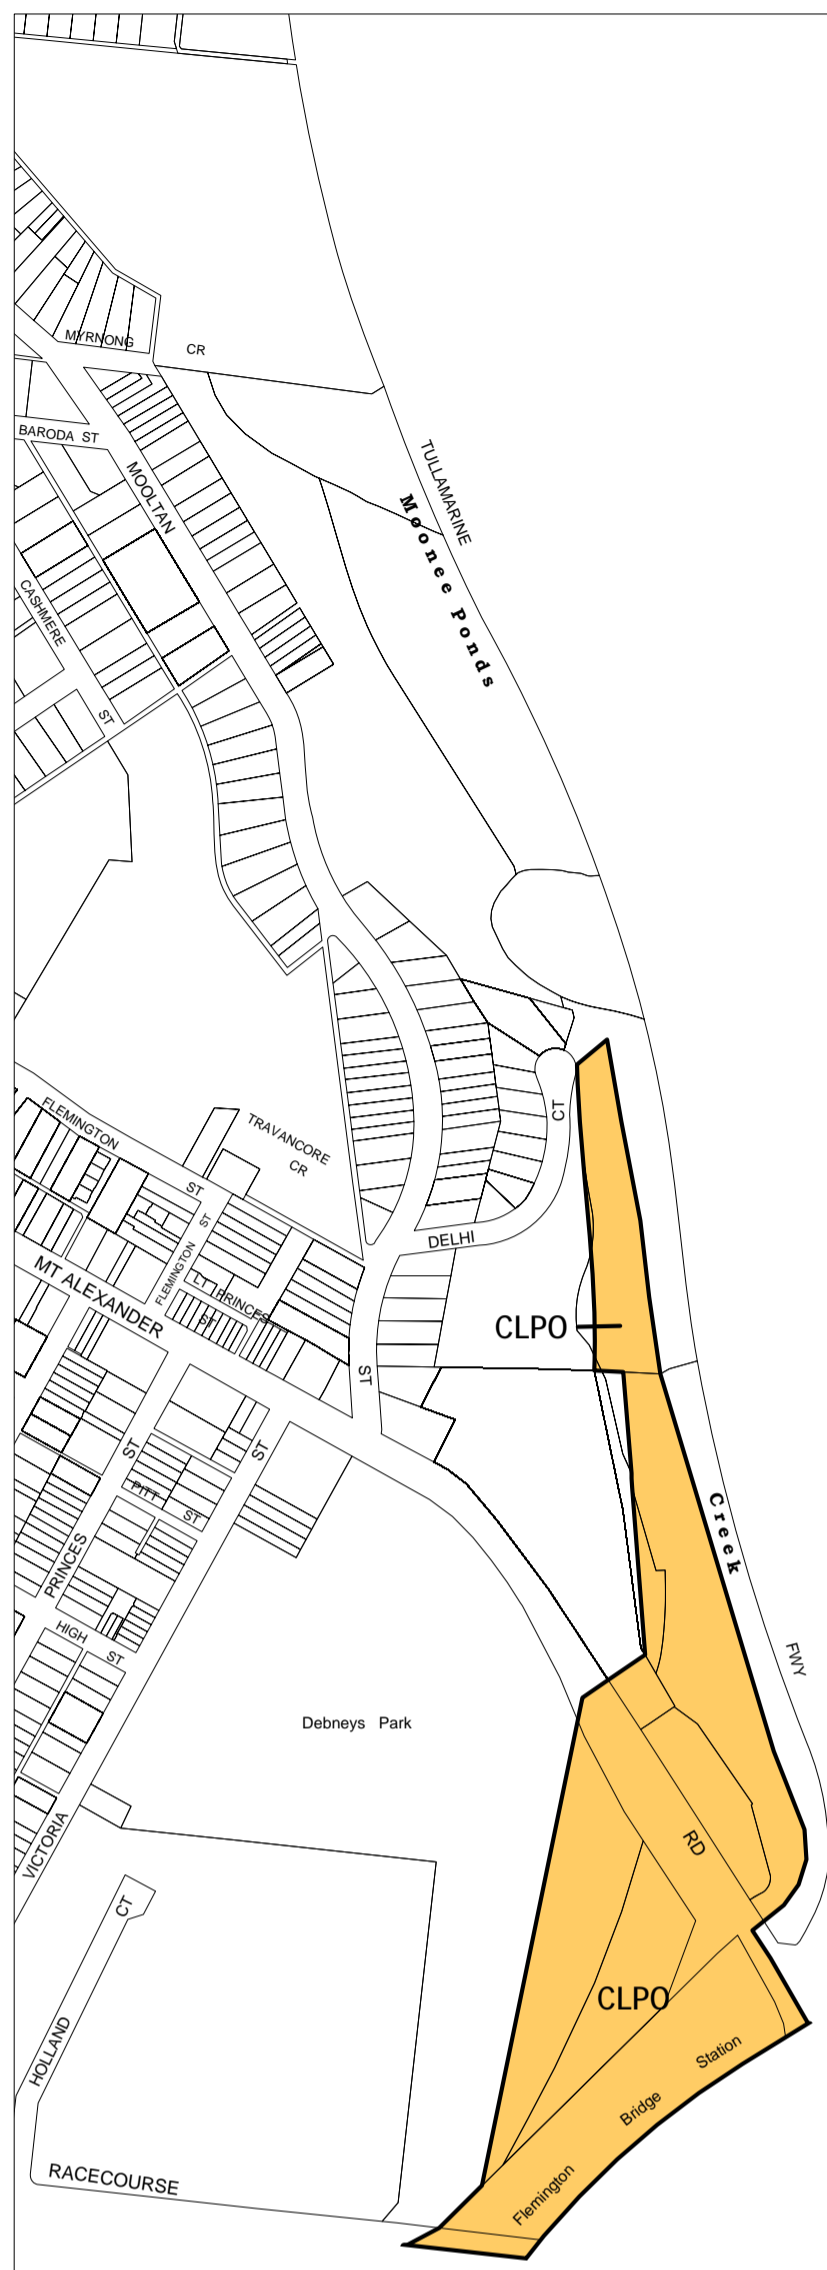

MOONEE VALLEY PLANNING SCHEME - LOCAL PROVISION

SEE MELBOURNE
PLANNING SCHEME

Overlays

City Link Project Overlay

Printed: 27/6/2008

AMENDMENT C87