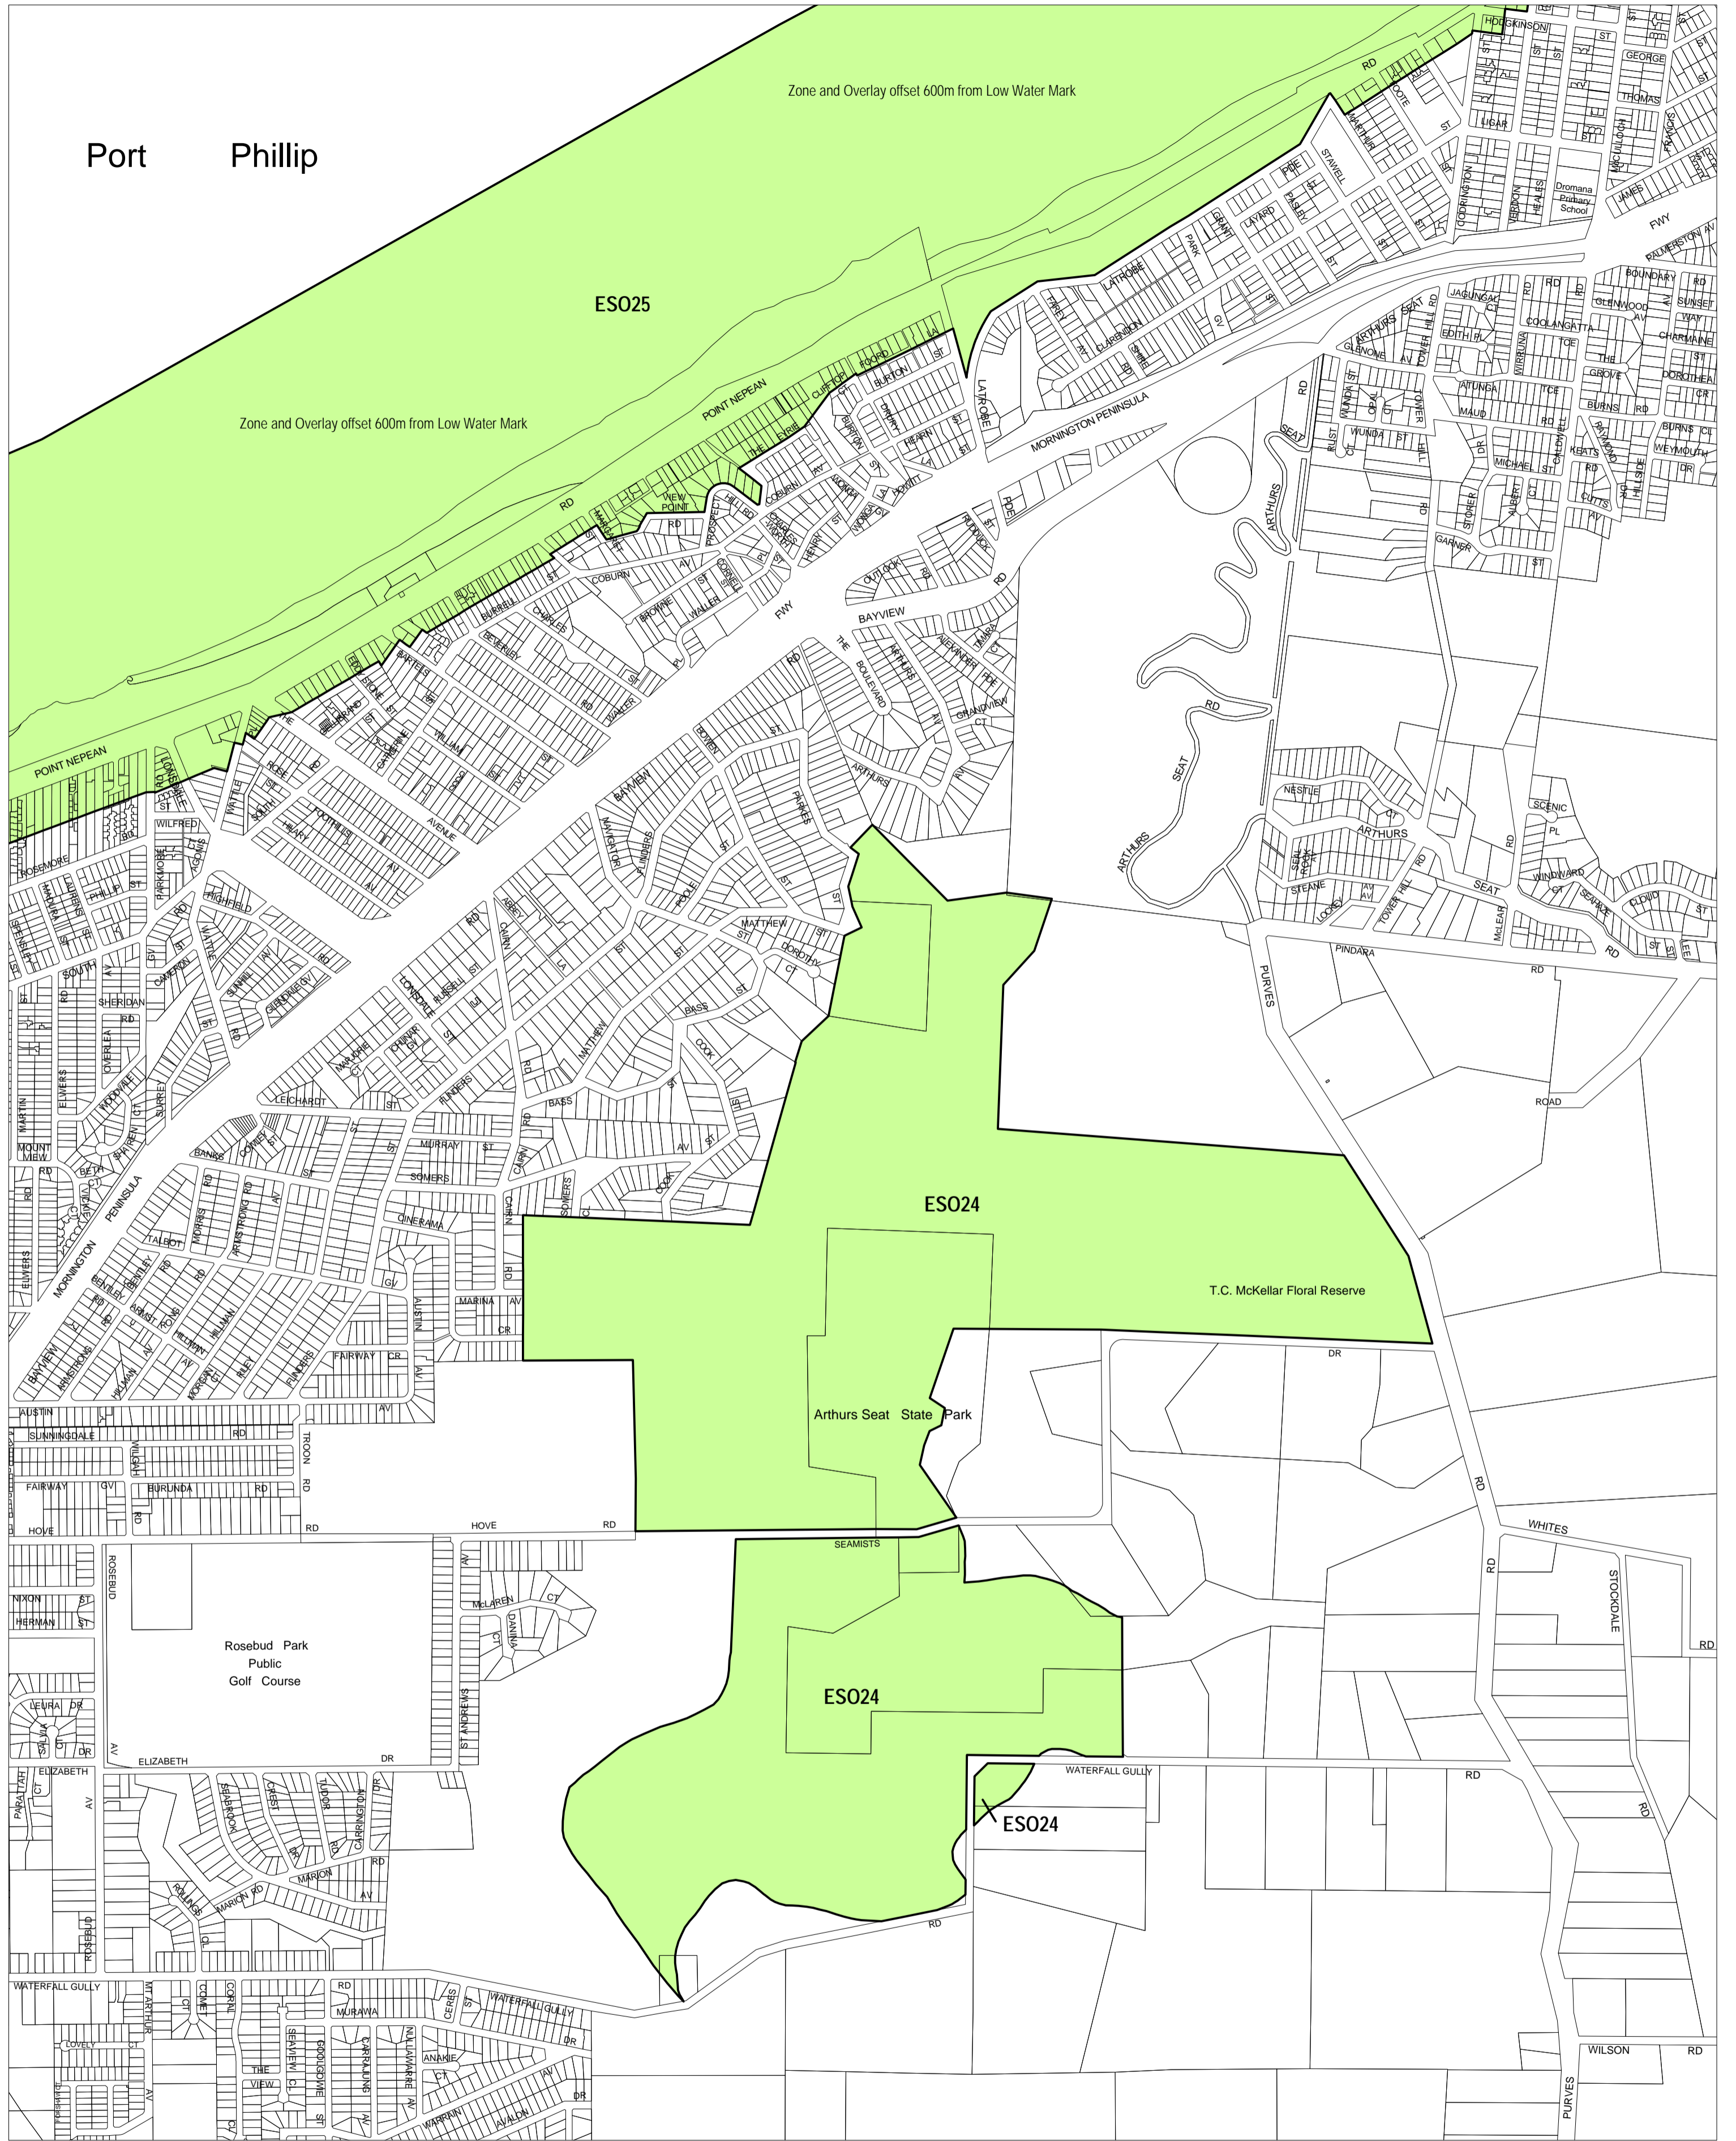

MORNINGTON PENINSULA PLANNING SCHEME - LOCAL PROVISION

Overlays

- ESO24 Environmental Significance Overlay - Schedule 24
- ESO25 Environmental Significance Overlay - Schedule 25

200 0 200 400 600 800 1000 m

AUSTRALIAN MAP GRID ZONE 55

INDEX TO ADJOINING METRIC SERIES MAP

1	2	3	4
5	6	7	8
9	10	11	12
13	14	15	16
17	18	19	20
21	22	23	24
25	26	27	28
29	30	31	32
33	34	35	36
37	38	39	40
41	42	43	44
45	46	47	48
49	50	51	52

Printed: 29/8/2007

AMENDMENT C18