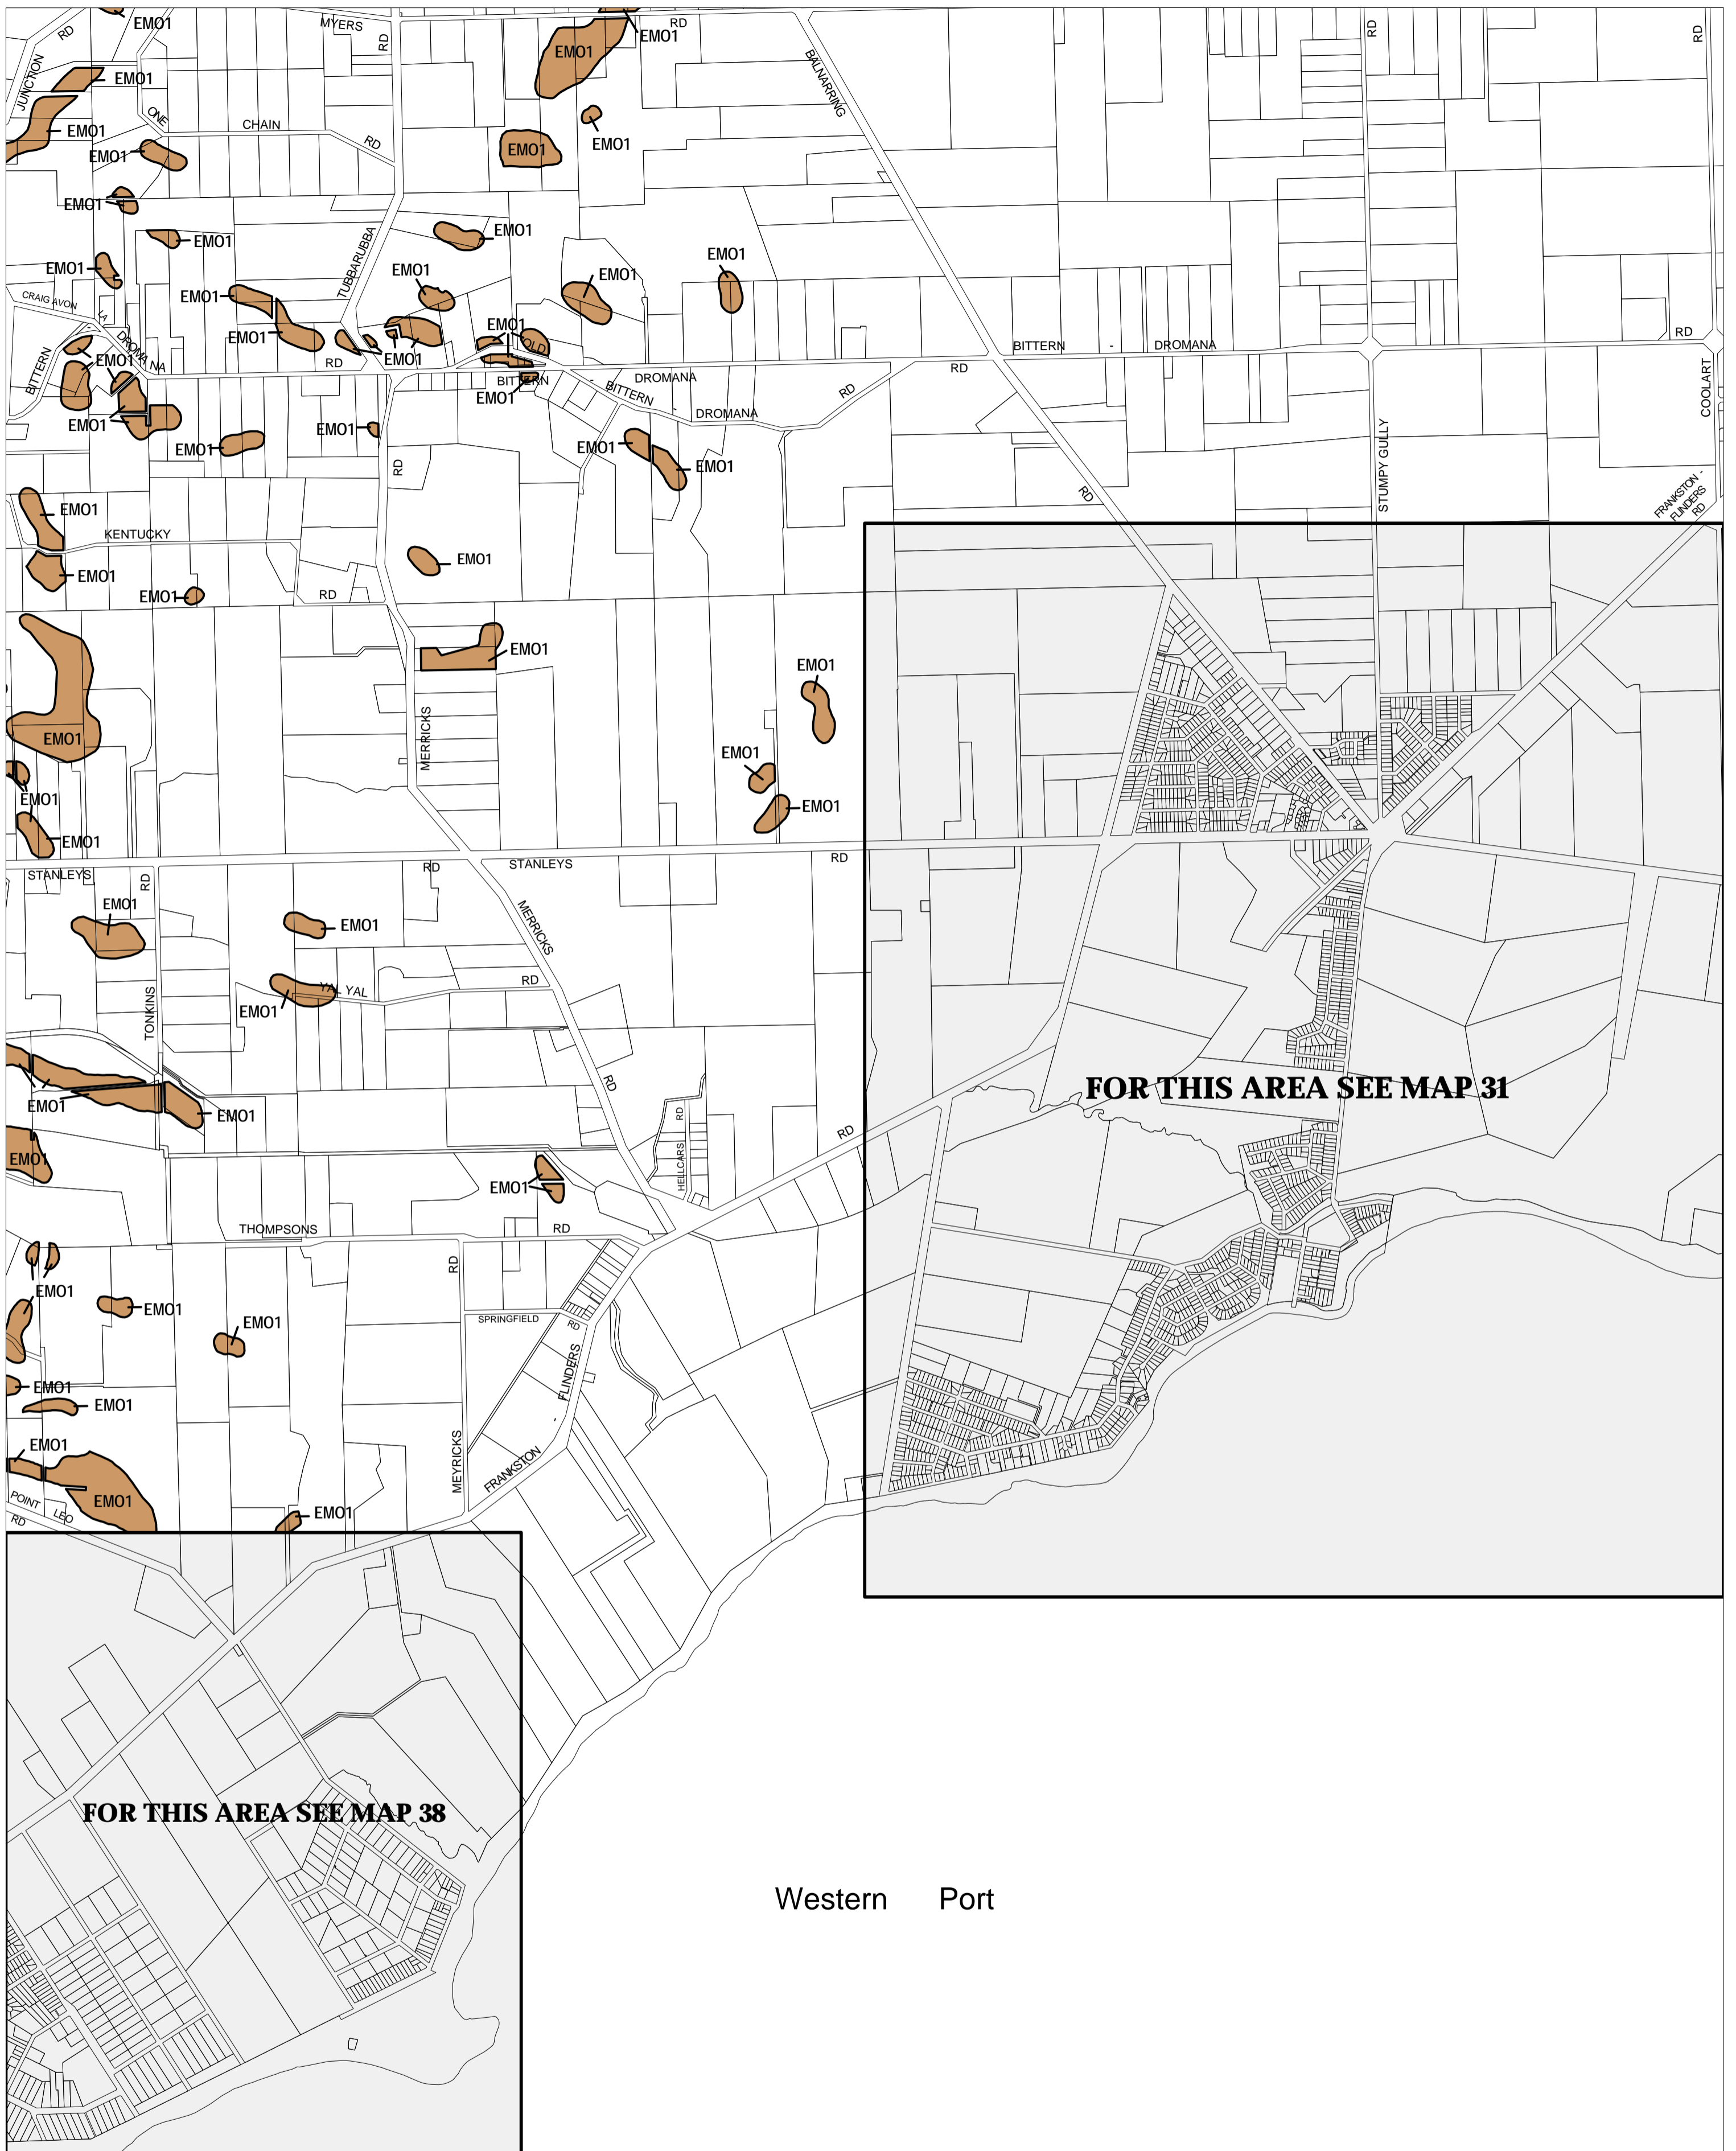

MORNINGTON PENINSULA PLANNING SCHEME - LOCAL PROVISION

Overlays

EMO1 Erosion Management Overlay - Schedule 1

AUSTRALIAN MAP GRID ZONE 55

INDEX TO ADJOINING METRIC SERIES MAP

Printed: 29/8/2007

AMENDMENT C75

EROSION MANAGEMENT OVERLAY

MAP No 30EMO