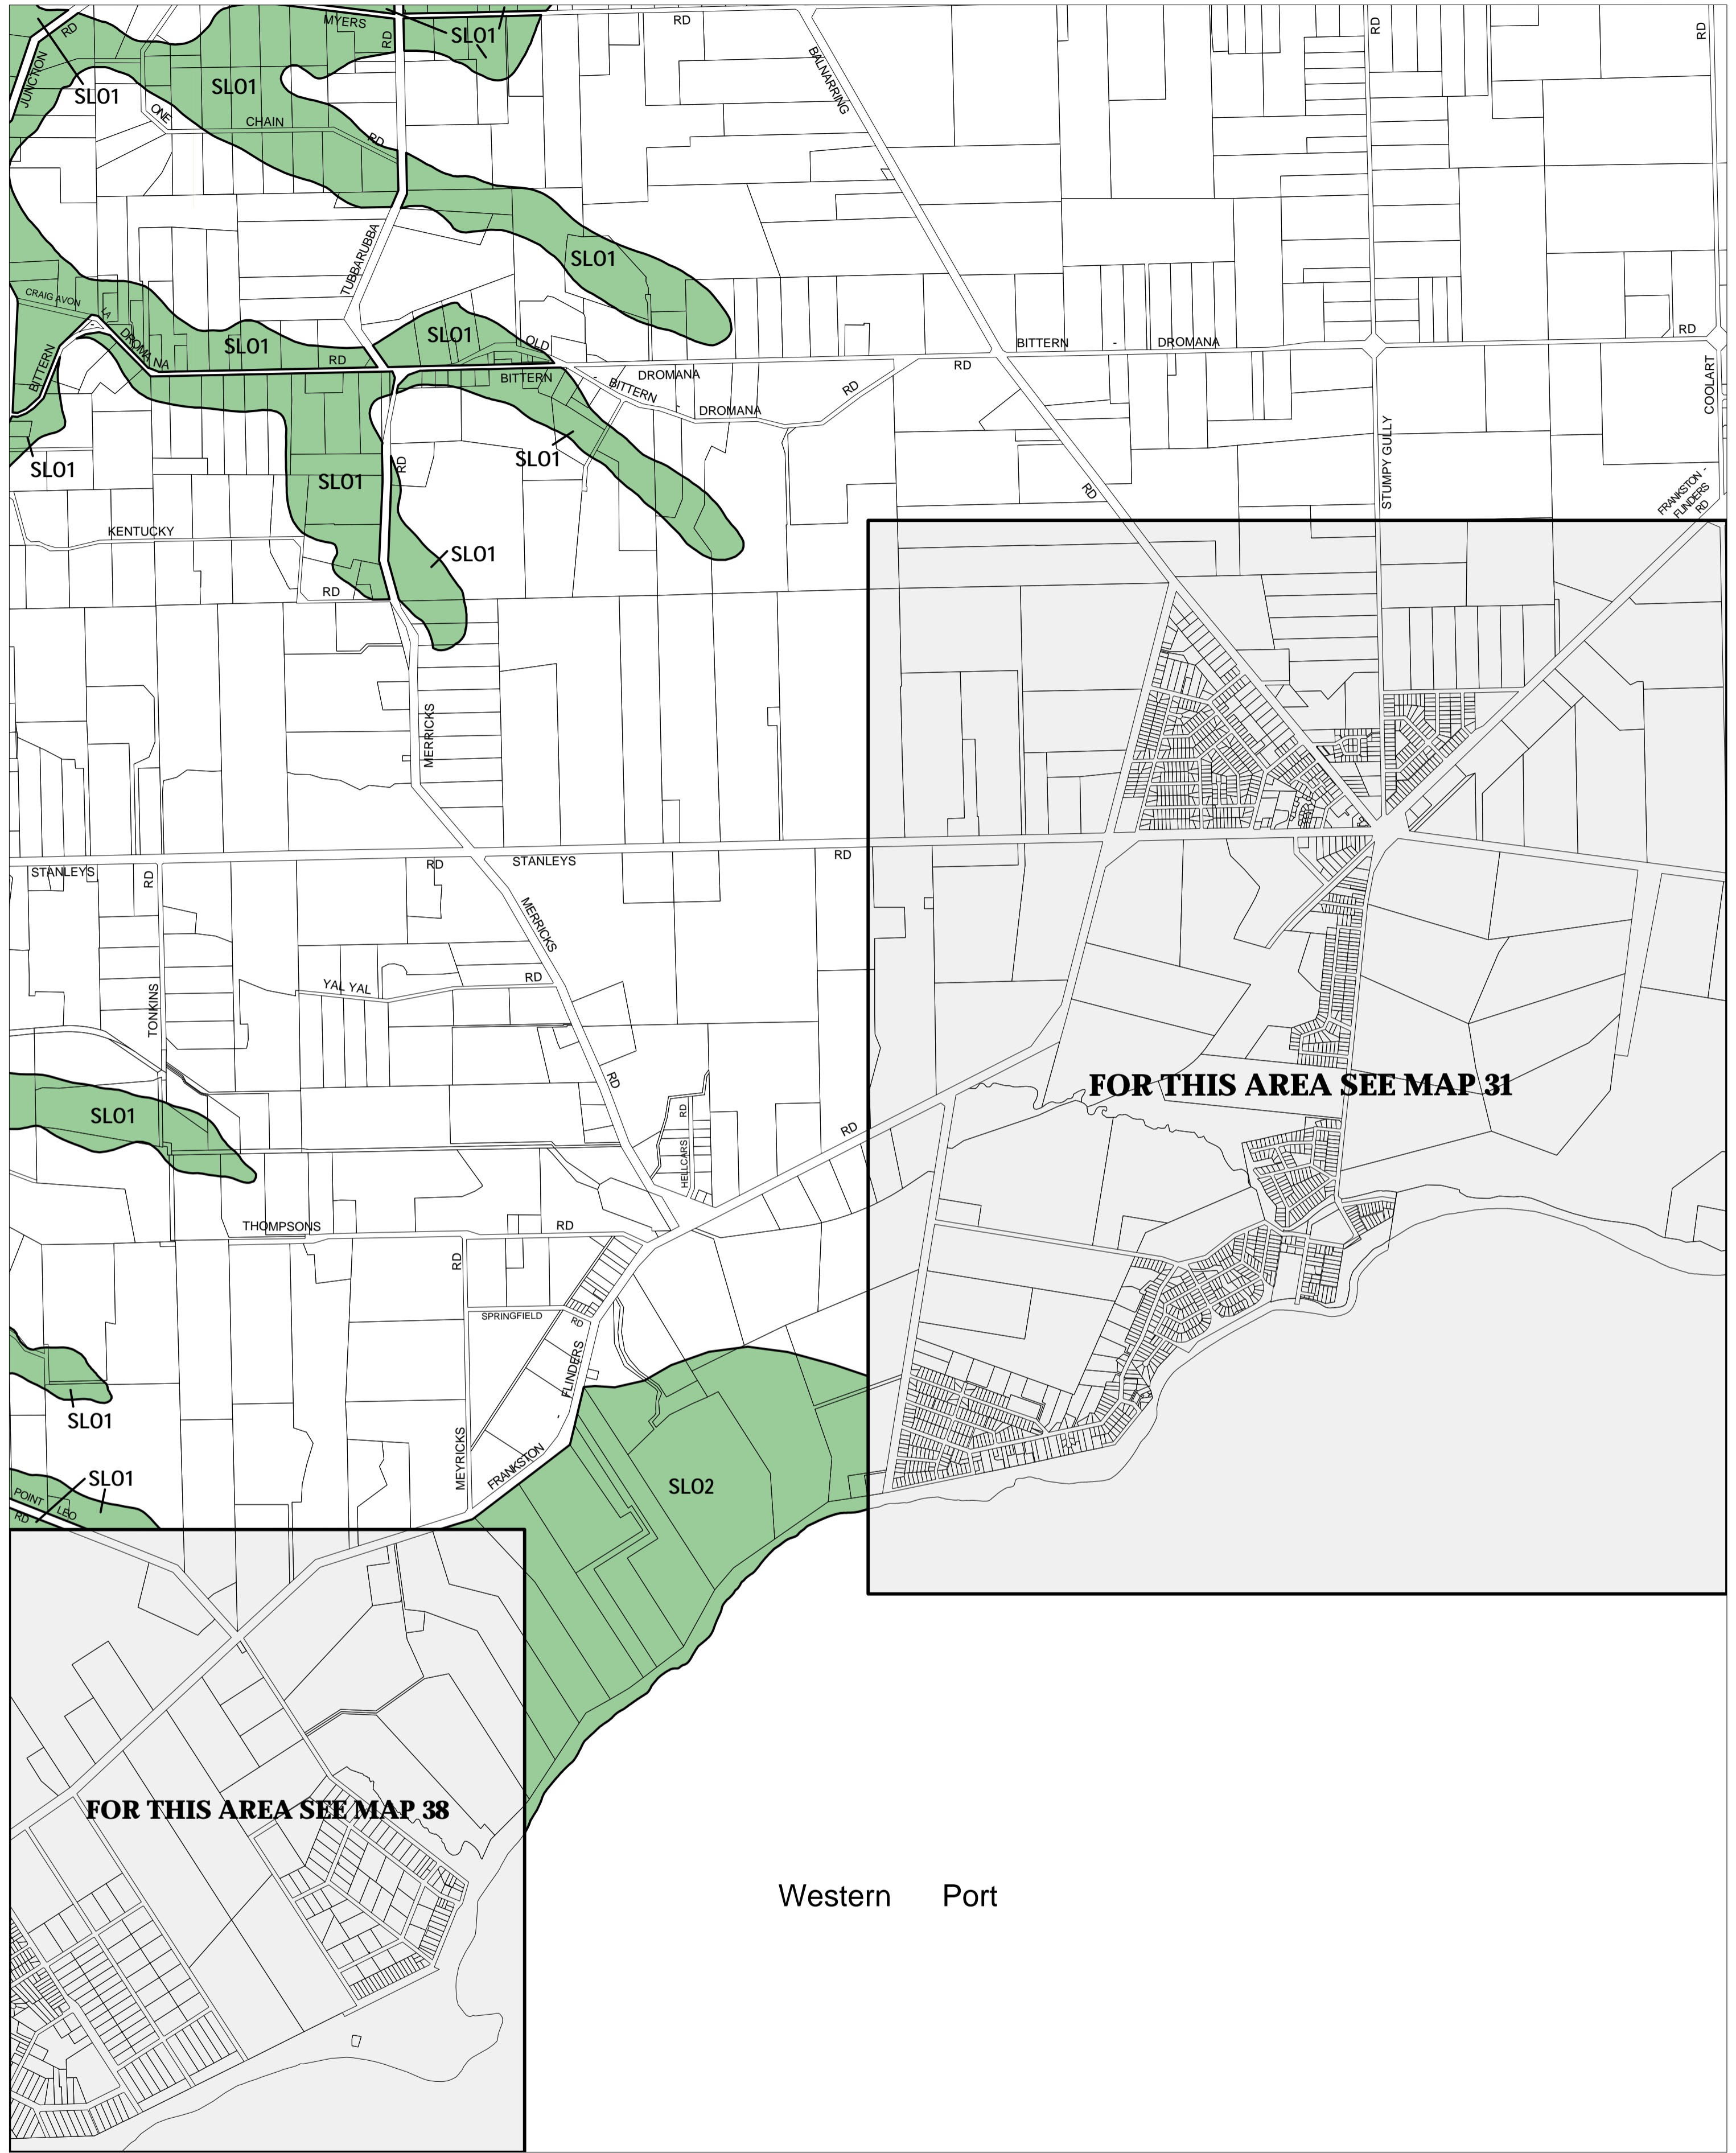

MORNINGTON PENINSULA PLANNING SCHEME - LOCAL PROVISION

Overlays	
SLO1	Significant Landscape Overlay - Schedule 1
SLO2	Significant Landscape Overlay - Schedule 2

AUSTRALIAN MAP GRID ZONE 55

Printed: 31/8/2007

AMENDMENT C75