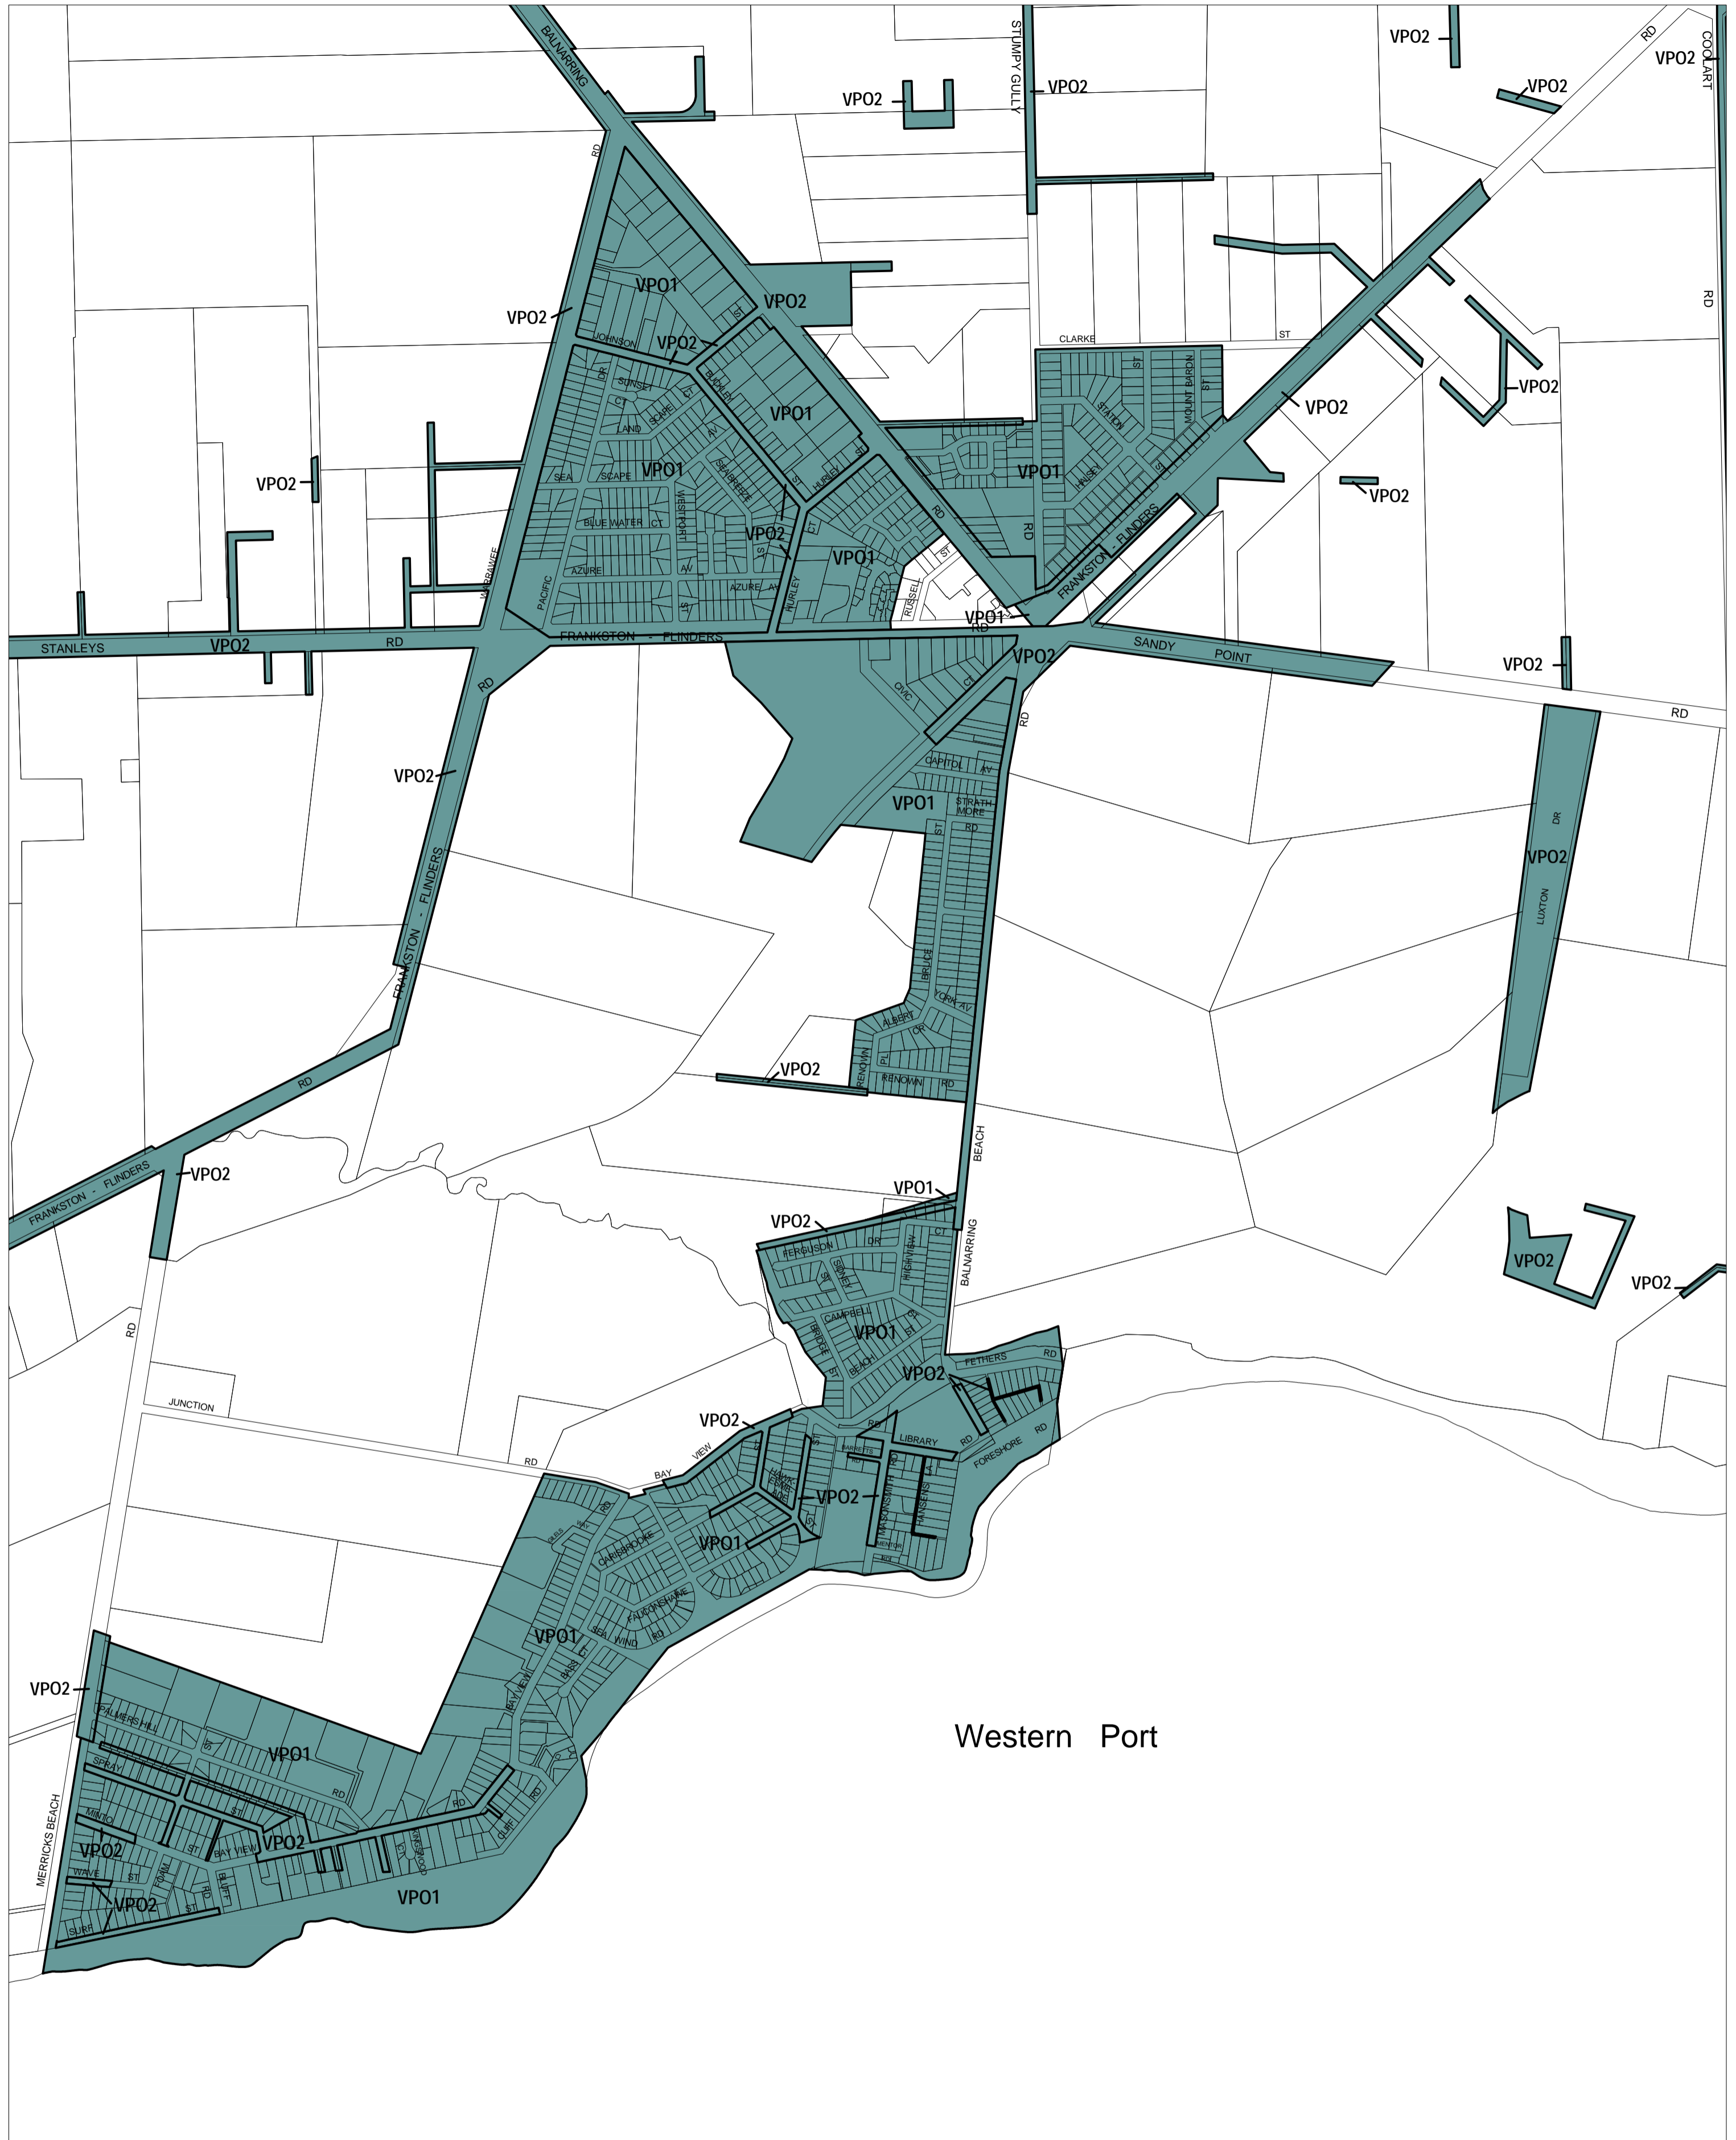

MORNINGTON PENINSULA PLANNING SCHEME - LOCAL PROVISION

Overlays

- VPO1 Vegetation Protection Overlay - Schedule 1
- VPO2 Vegetation Protection Overlay - Schedule 2

Printed: 31/8/2007

AMENDMENT C18