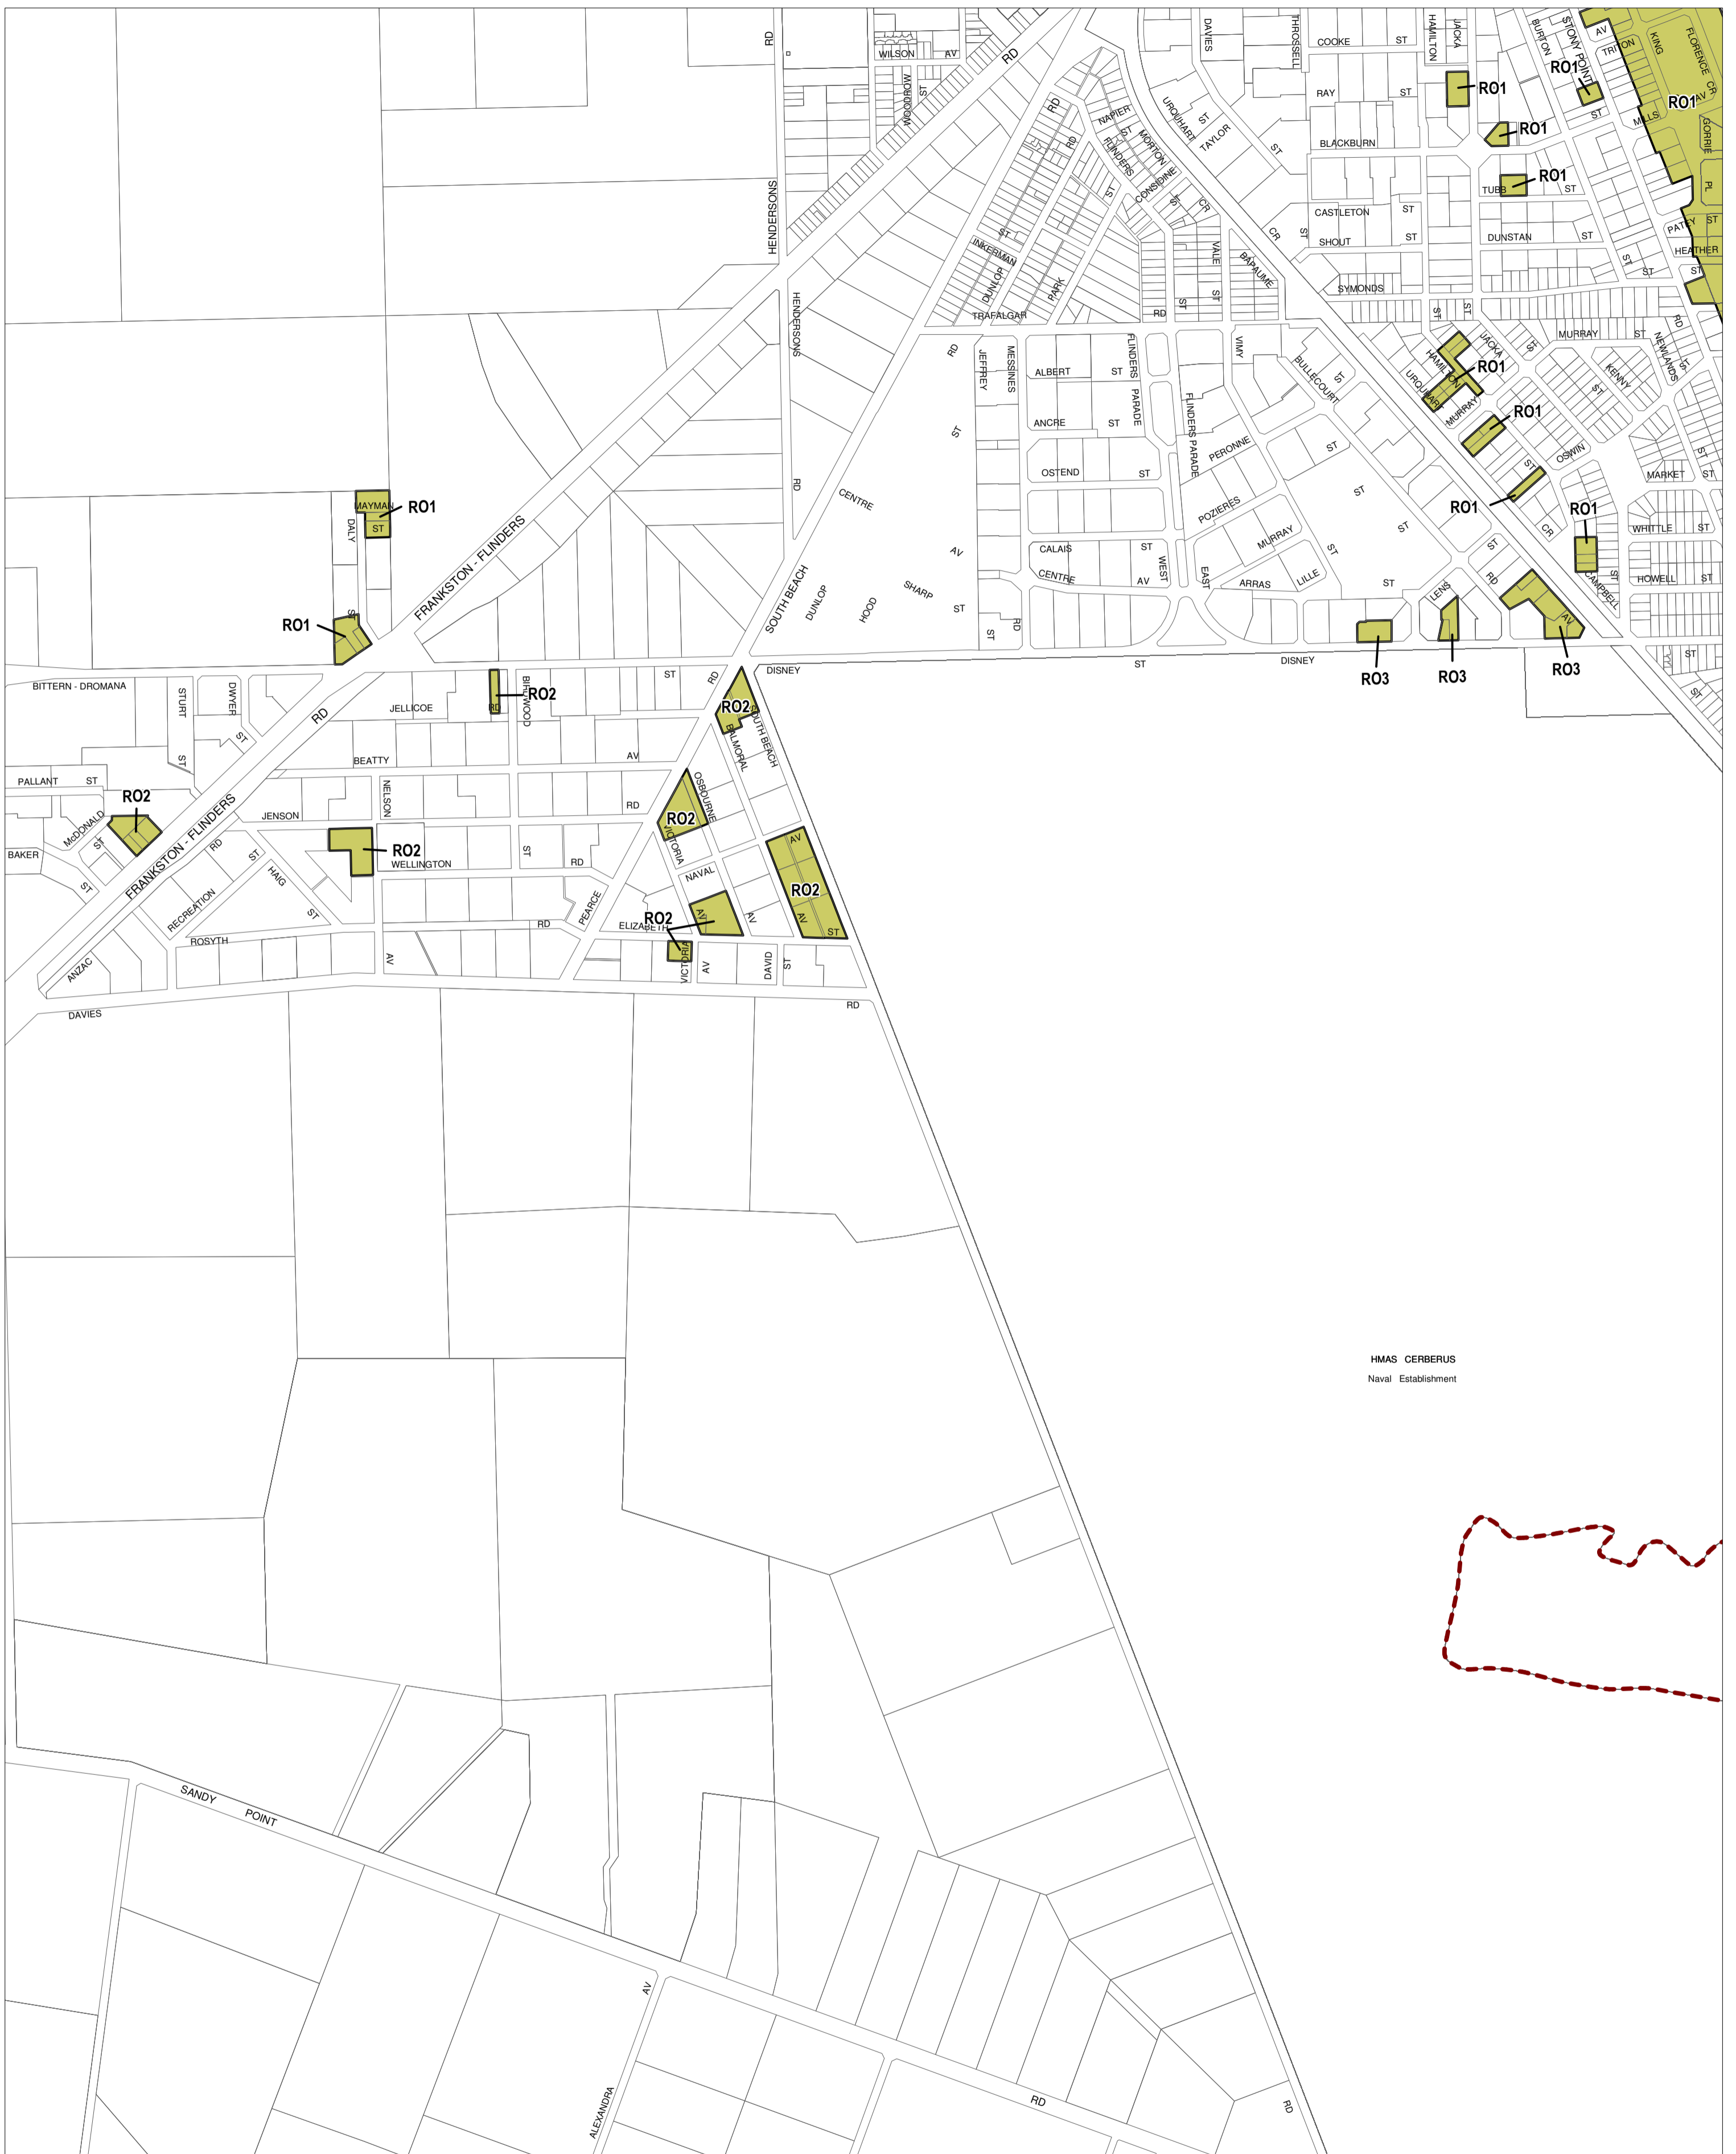

MORNINGTON PENINSULA PLANNING SCHEME - LOCAL PROVISION

HMAS CERBERUS
Naval Establishment

Overlays	
R01	Restructure Overlay - Schedule 1
R02	Restructure Overlay - Schedule 2
R03	Restructure Overlay - Schedule 3

AUSTRALIAN MAP GRID ZONE 55

INDEX TO ADJOINING METRIC SERIES MAP

Printed: 6/9/2013

AMENDMENT C135 PT 1