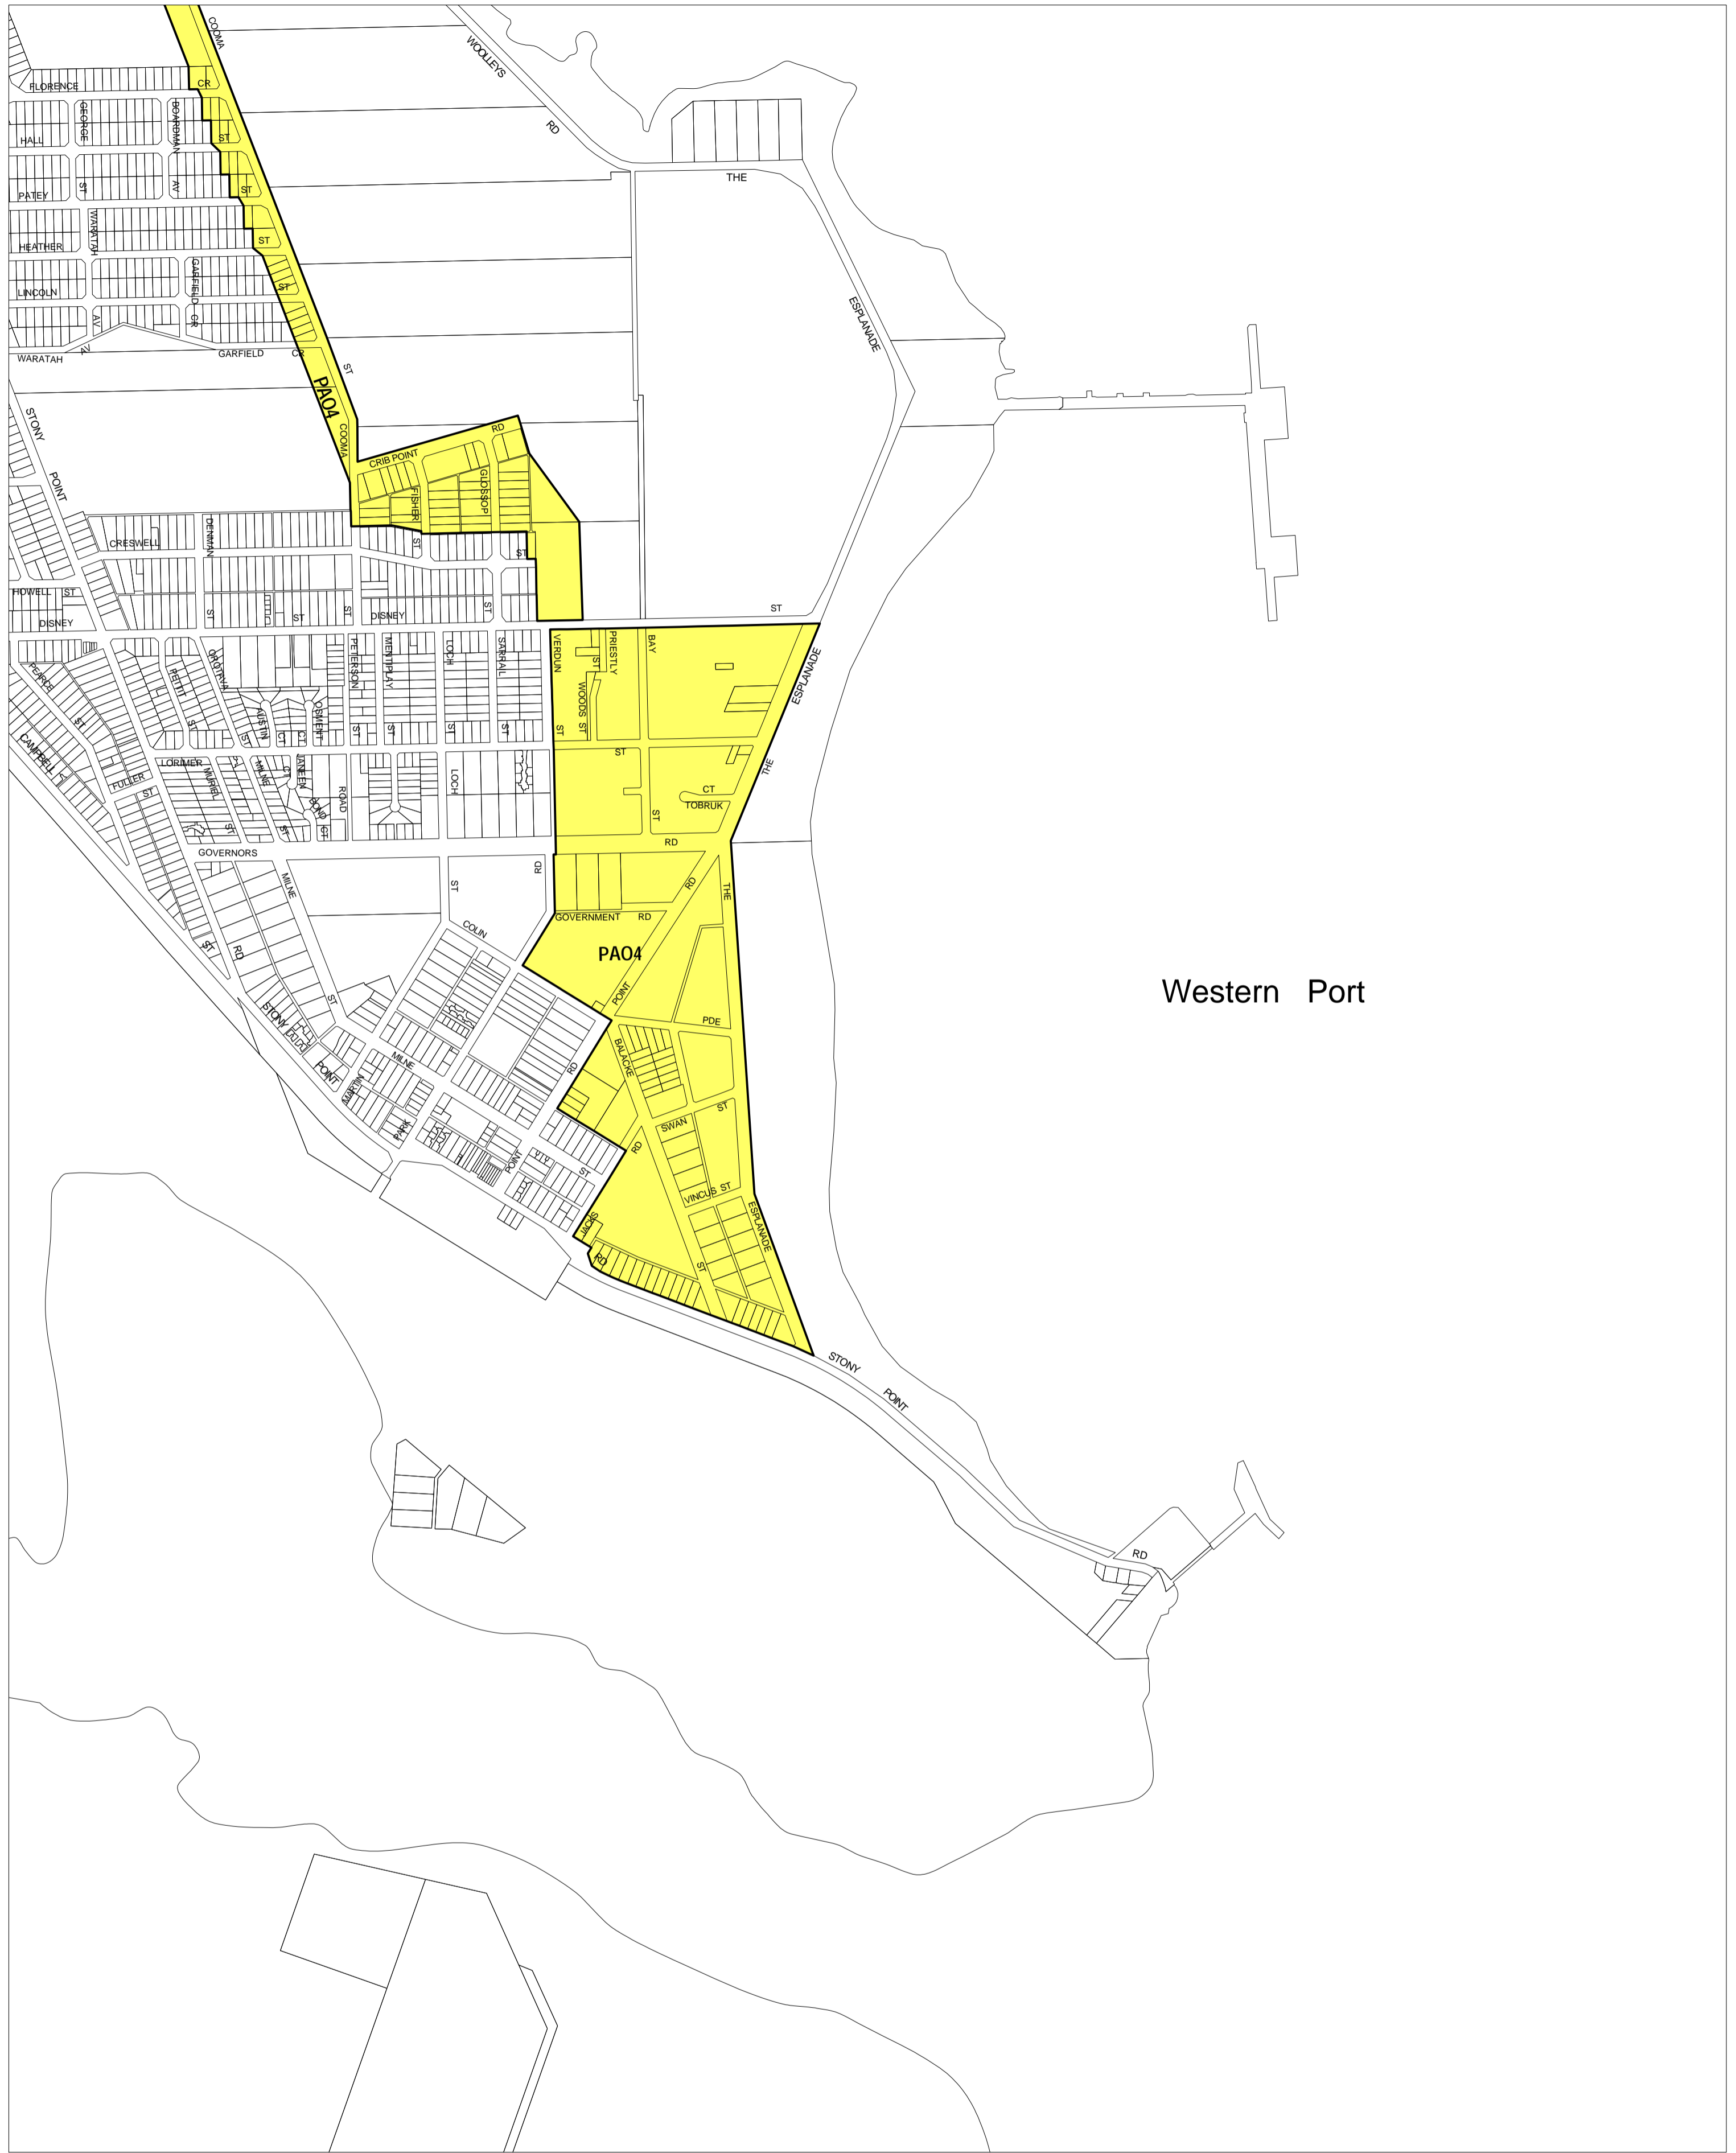

MORNINGTON PENINSULA PLANNING SCHEME - LOCAL PROVISION

Western Port

Overlays

PAO4 Public Acquisition Overlay 4

AUSTRALIAN MAP GRID ZONE 55

INDEX TO ADJOINING METRIC SERIES MAP

Printed: 30/8/2007

AMENDMENT C18

PUBLIC ACQUISITION OVERLAY

MAP No 33PAO