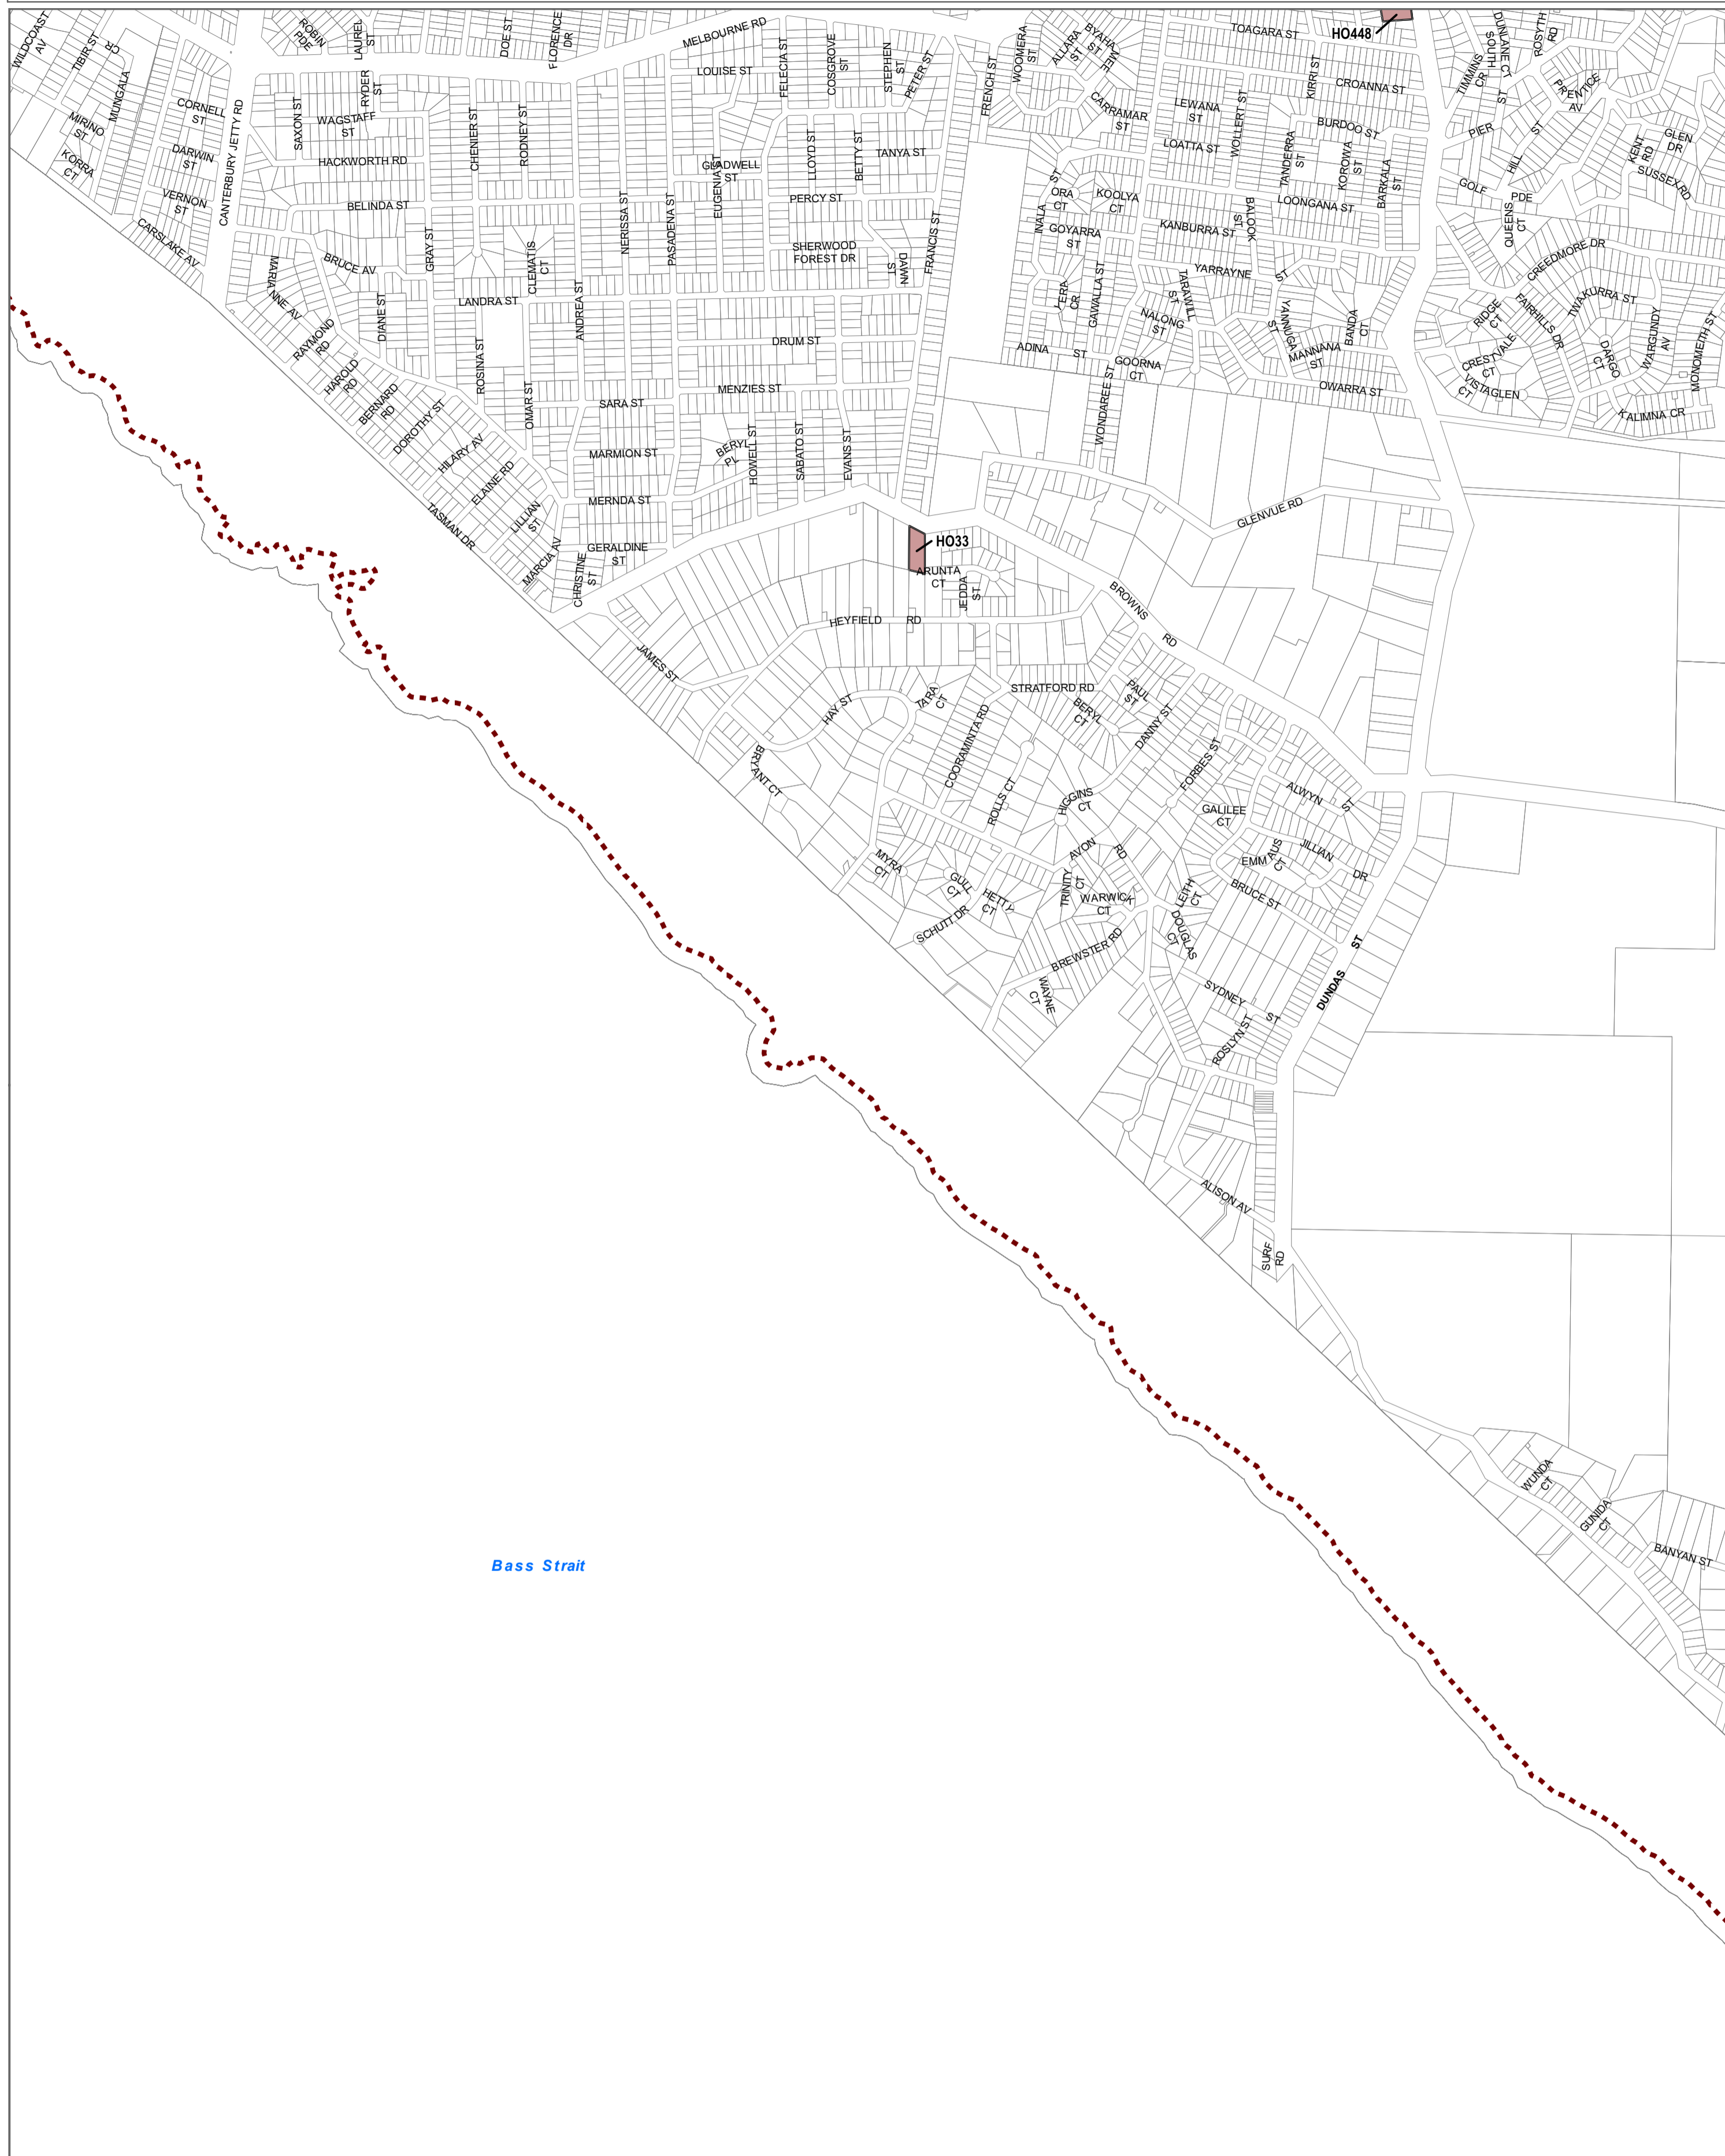

MORNINGTON PENINSULA PLANNING SCHEME - LOCAL PROVISION

LEGEND

HO - Heritage Overlay

Municipal Boundary

Disclaimer
 This publication may be of assistance to you but the State of Victoria and its employees do not guarantee that the publication is without flaw of any kind or is wholly appropriate for your particular purposes and therefore disclaims all liability for any error, loss or other consequence which may arise from you relying on any information in this publication.

© The State of Victoria Department of Environment, Land, Water and Planning 2019

Australian Map Grid Zone 55

NORTH

Planning Group

AMENDMENT C214morn

Printed: 18/10/2019

Environment,
Land, Water
and Planning

INDEX TO ADJOINING SCHEME MAPS