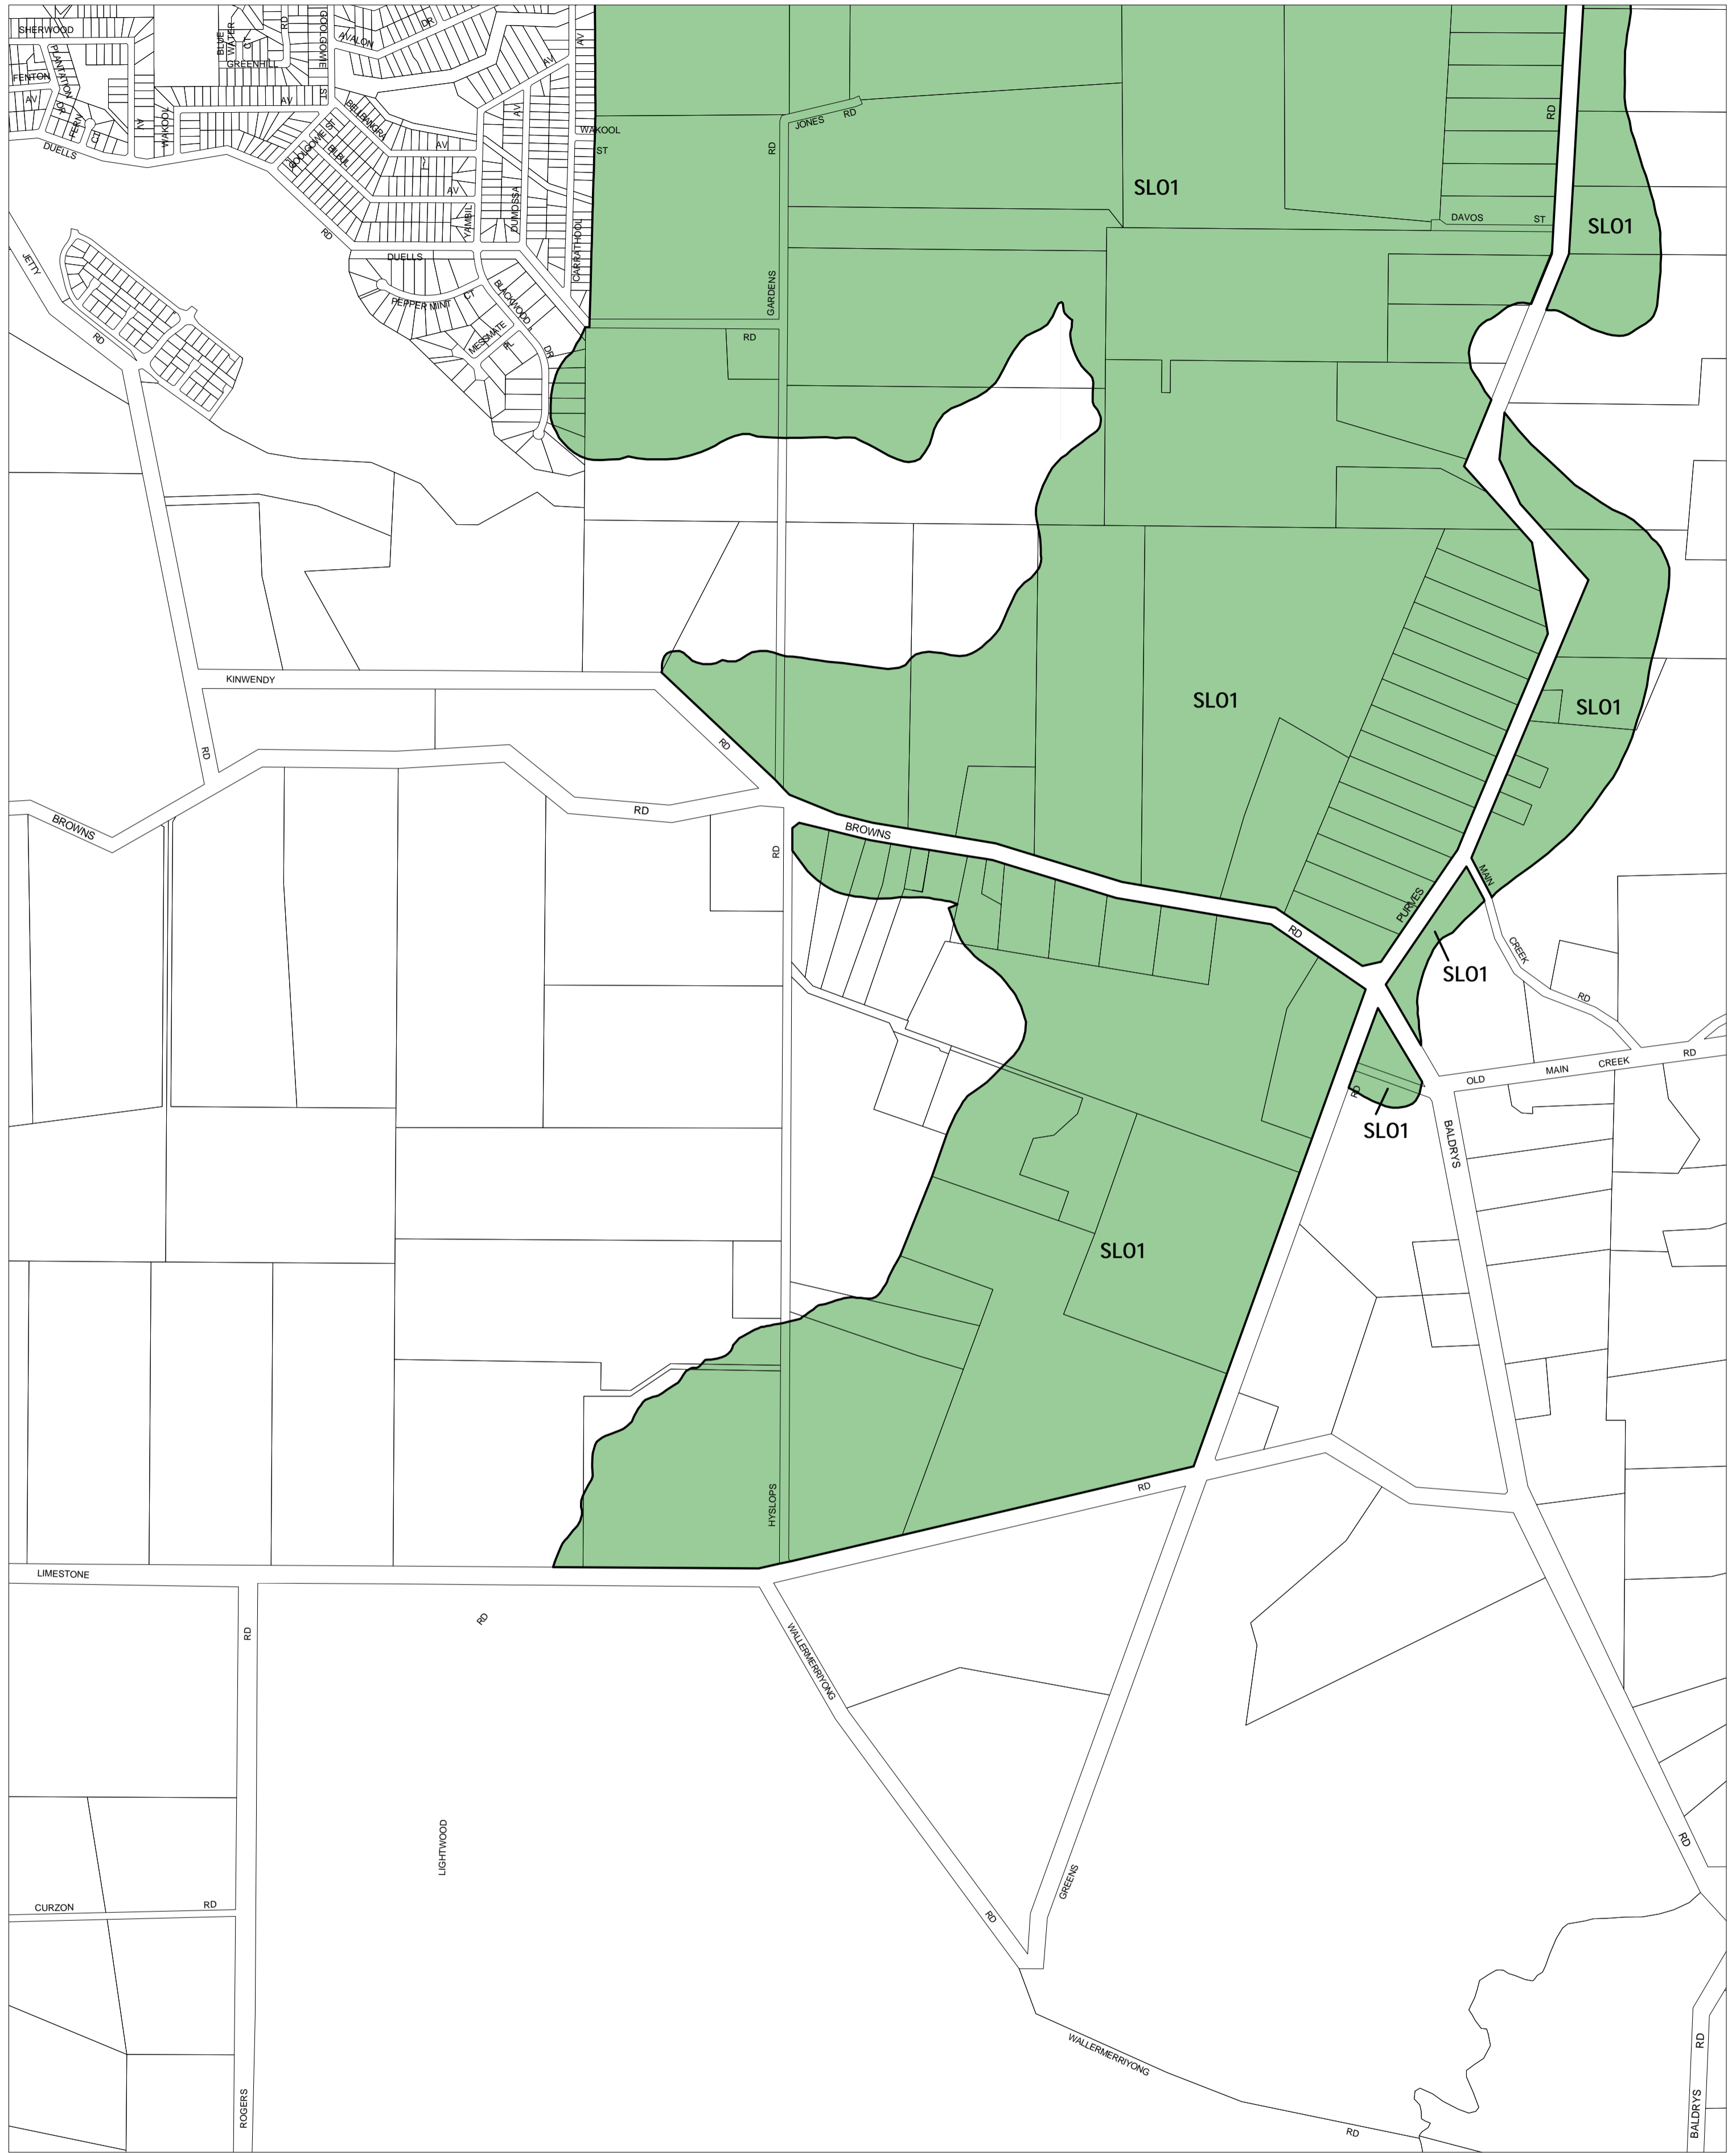

MORNINGTON PENINSULA PLANNING SCHEME - LOCAL PROVISION

Overlays

- SLO1 Significant Landscape Overlay - Schedule 1

200 0 200 400 600 800 1000 m

AUSTRALIAN MAP GRID ZONE 55

INDEX TO ADJOINING METRIC SERIES MAP

1	2	3	4
5	6	7	8
9	10	11	12
13	14	15	16
17	18	19	20
21	22	23	24
25	26	27	28
29	30	31	32
33	34	35	36
37	38	39	40
41	42	43	44
45	46	47	48
49	50	51	52

Printed: 31/8/2007

AMENDMENT C18