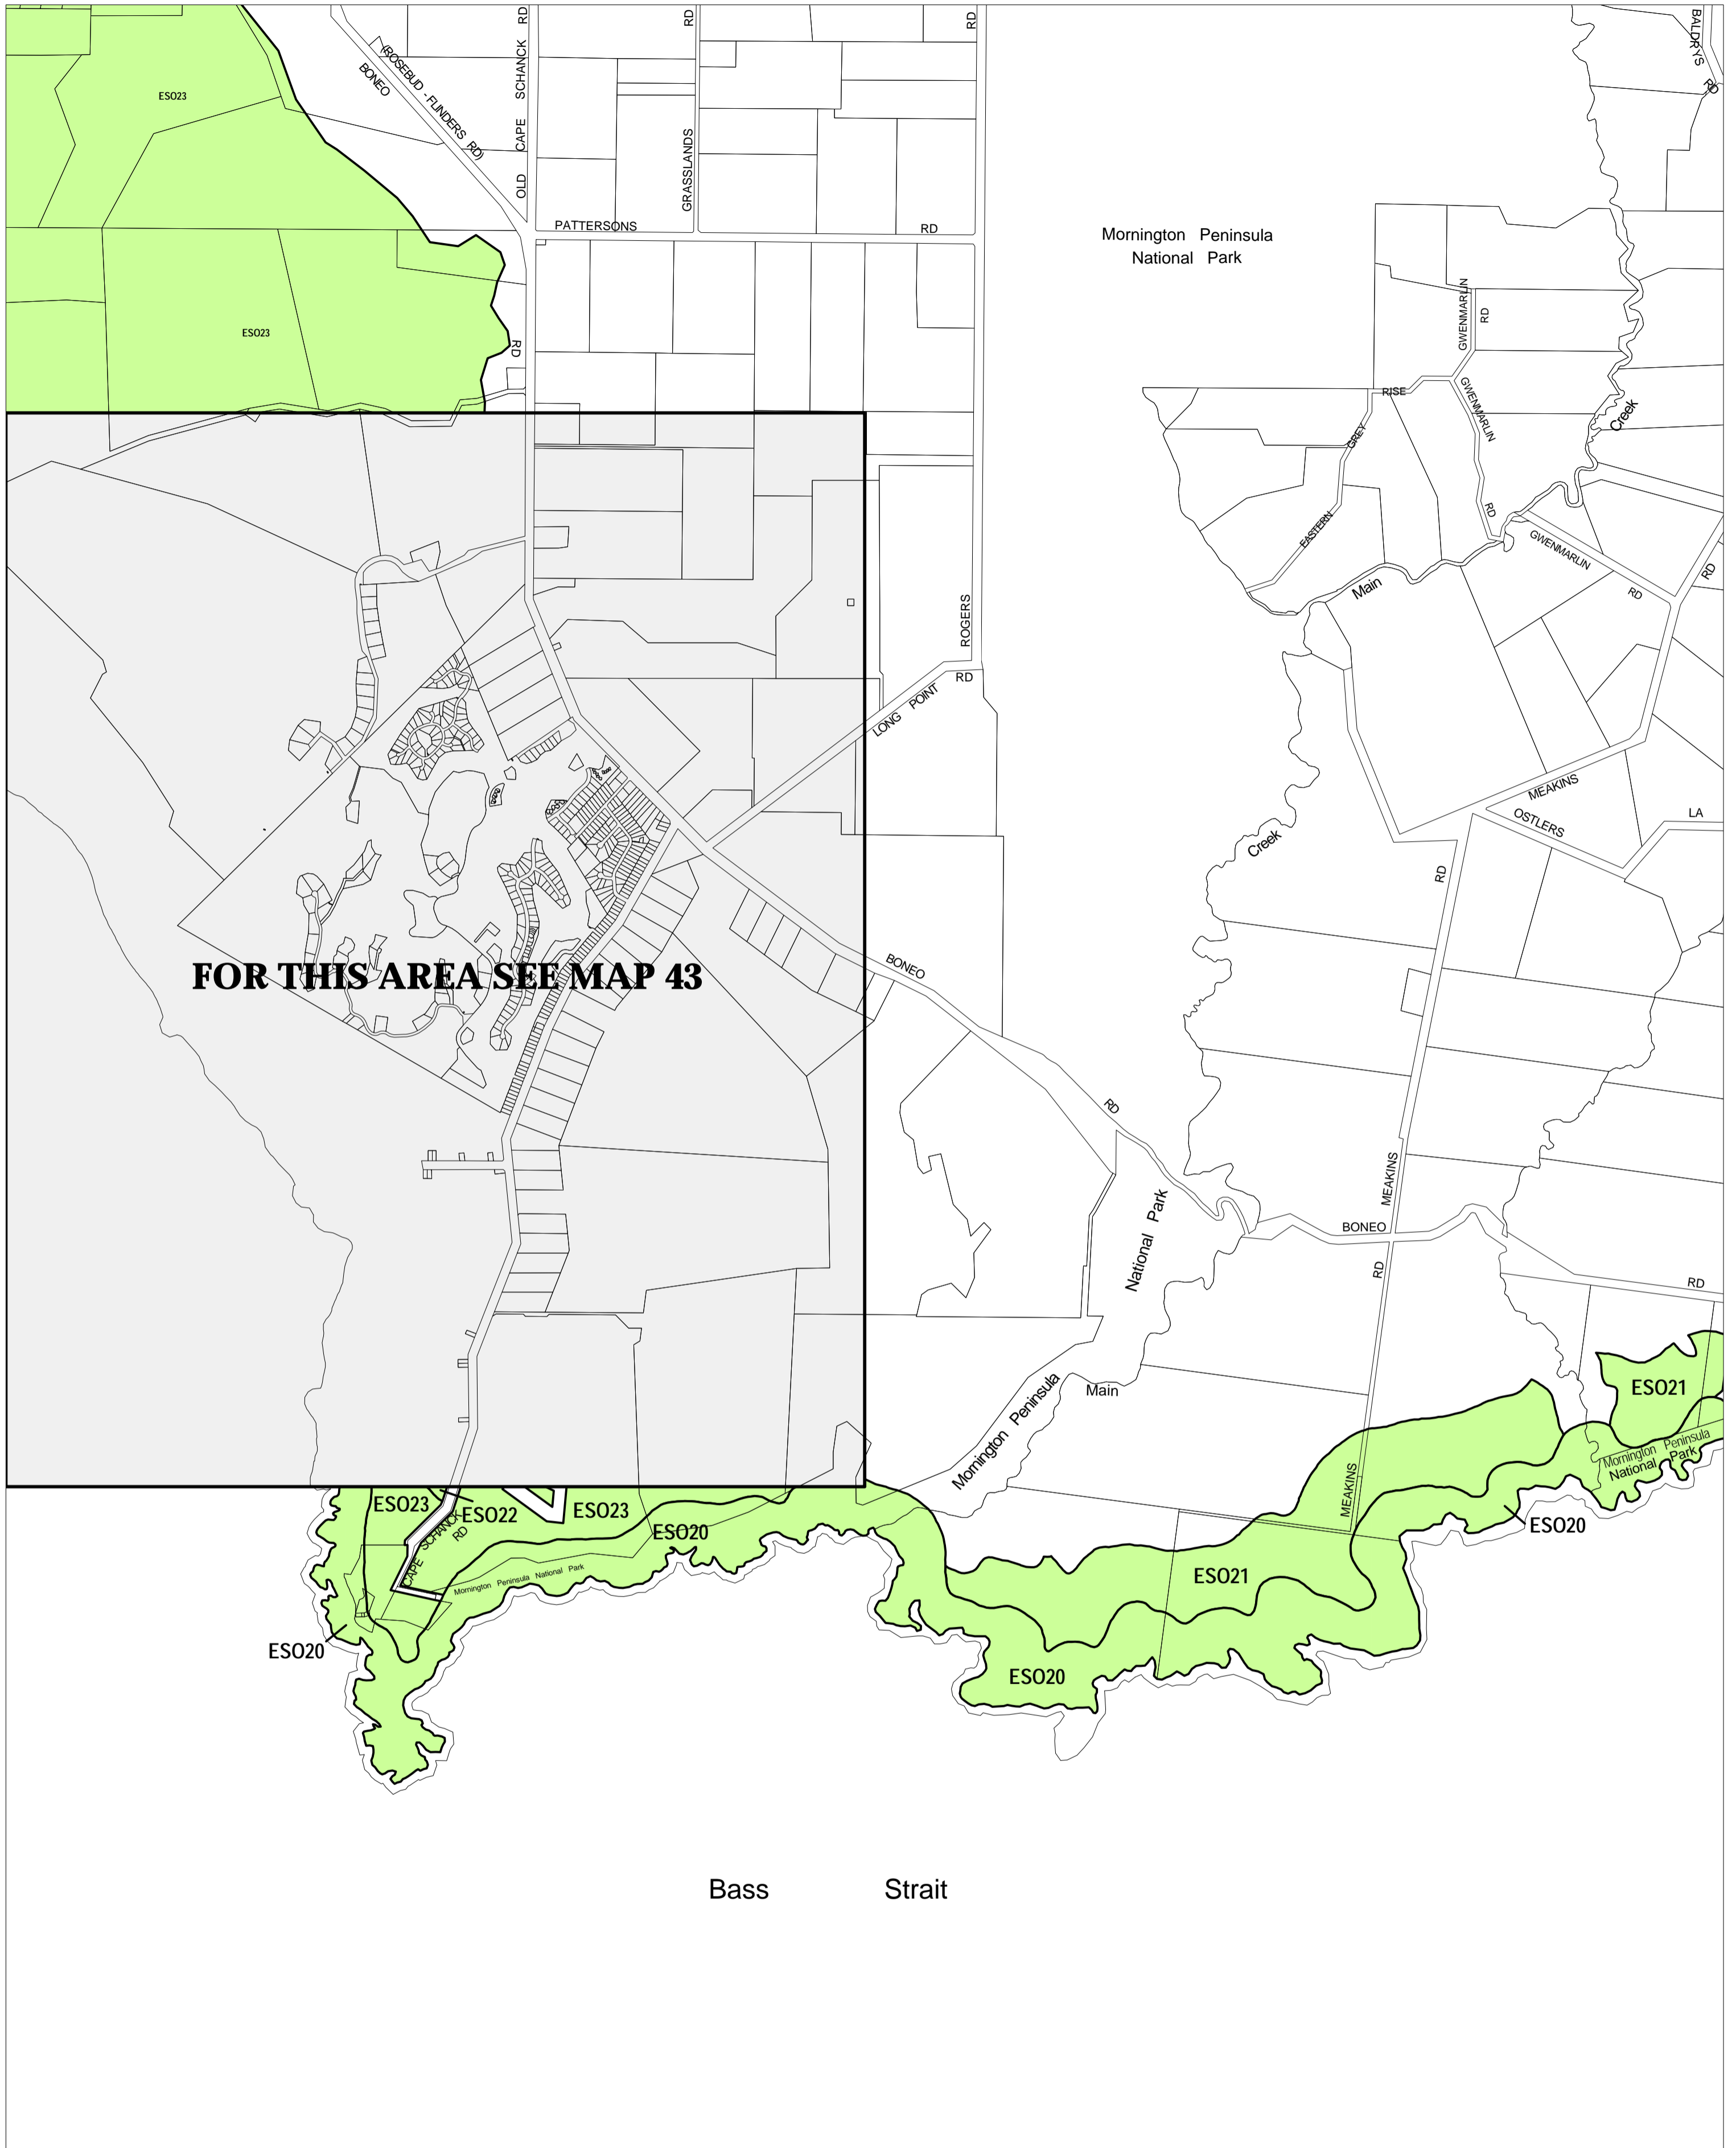

MORNINGTON PENINSULA PLANNING SCHEME - LOCAL PROVISION

FOR THIS AREA SEE MAP 43

Overlays

AUSTRALIAN MAP GRID ZONE 55

INDEX TO ADJOINING METRIC SERIES MAP

Printed: 29/8/2007

AMENDMENT C75