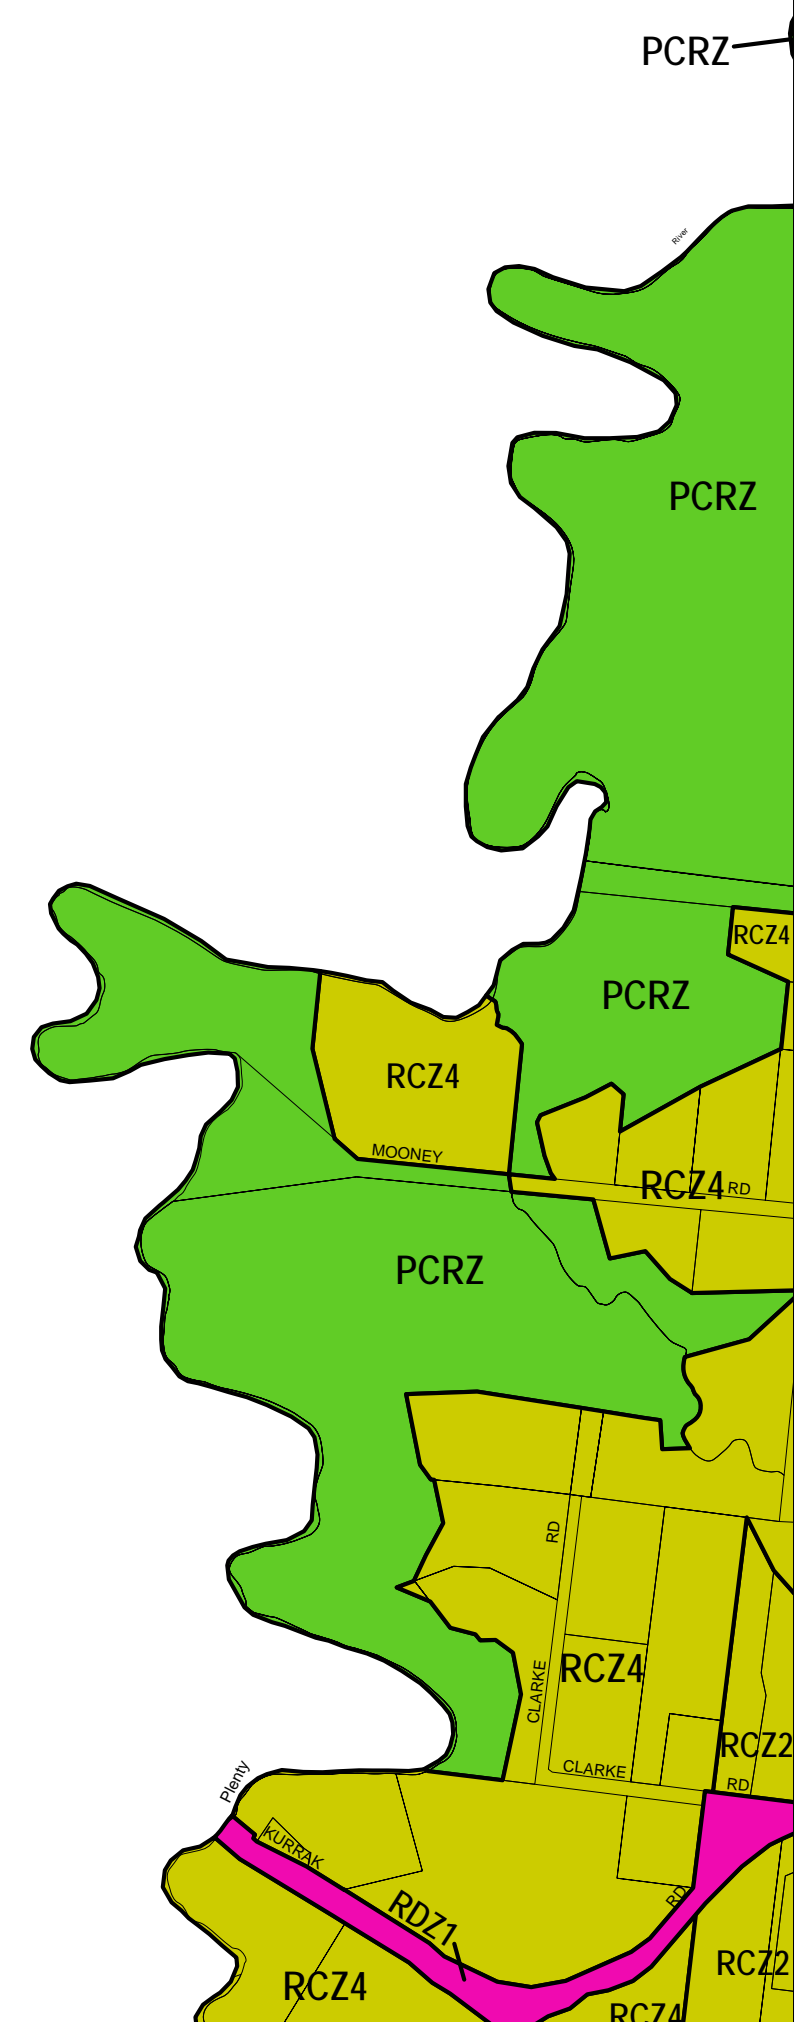

NILLUMBIK PLANNING SCHEME - LOCAL PROVISION

1. **Public Land**
2. Public Conservation And Resource Zone
   - Road Zone - Category 1
3. **Rural**
4. Rural Conservation Zone - Schedule 2
   - Rural Conservation Zone - Schedule 4

ALL LAND ON THIS MAP IS OUTSIDE THE URBAN GROWTH BOUNDARY

Printed: 30/4/2010