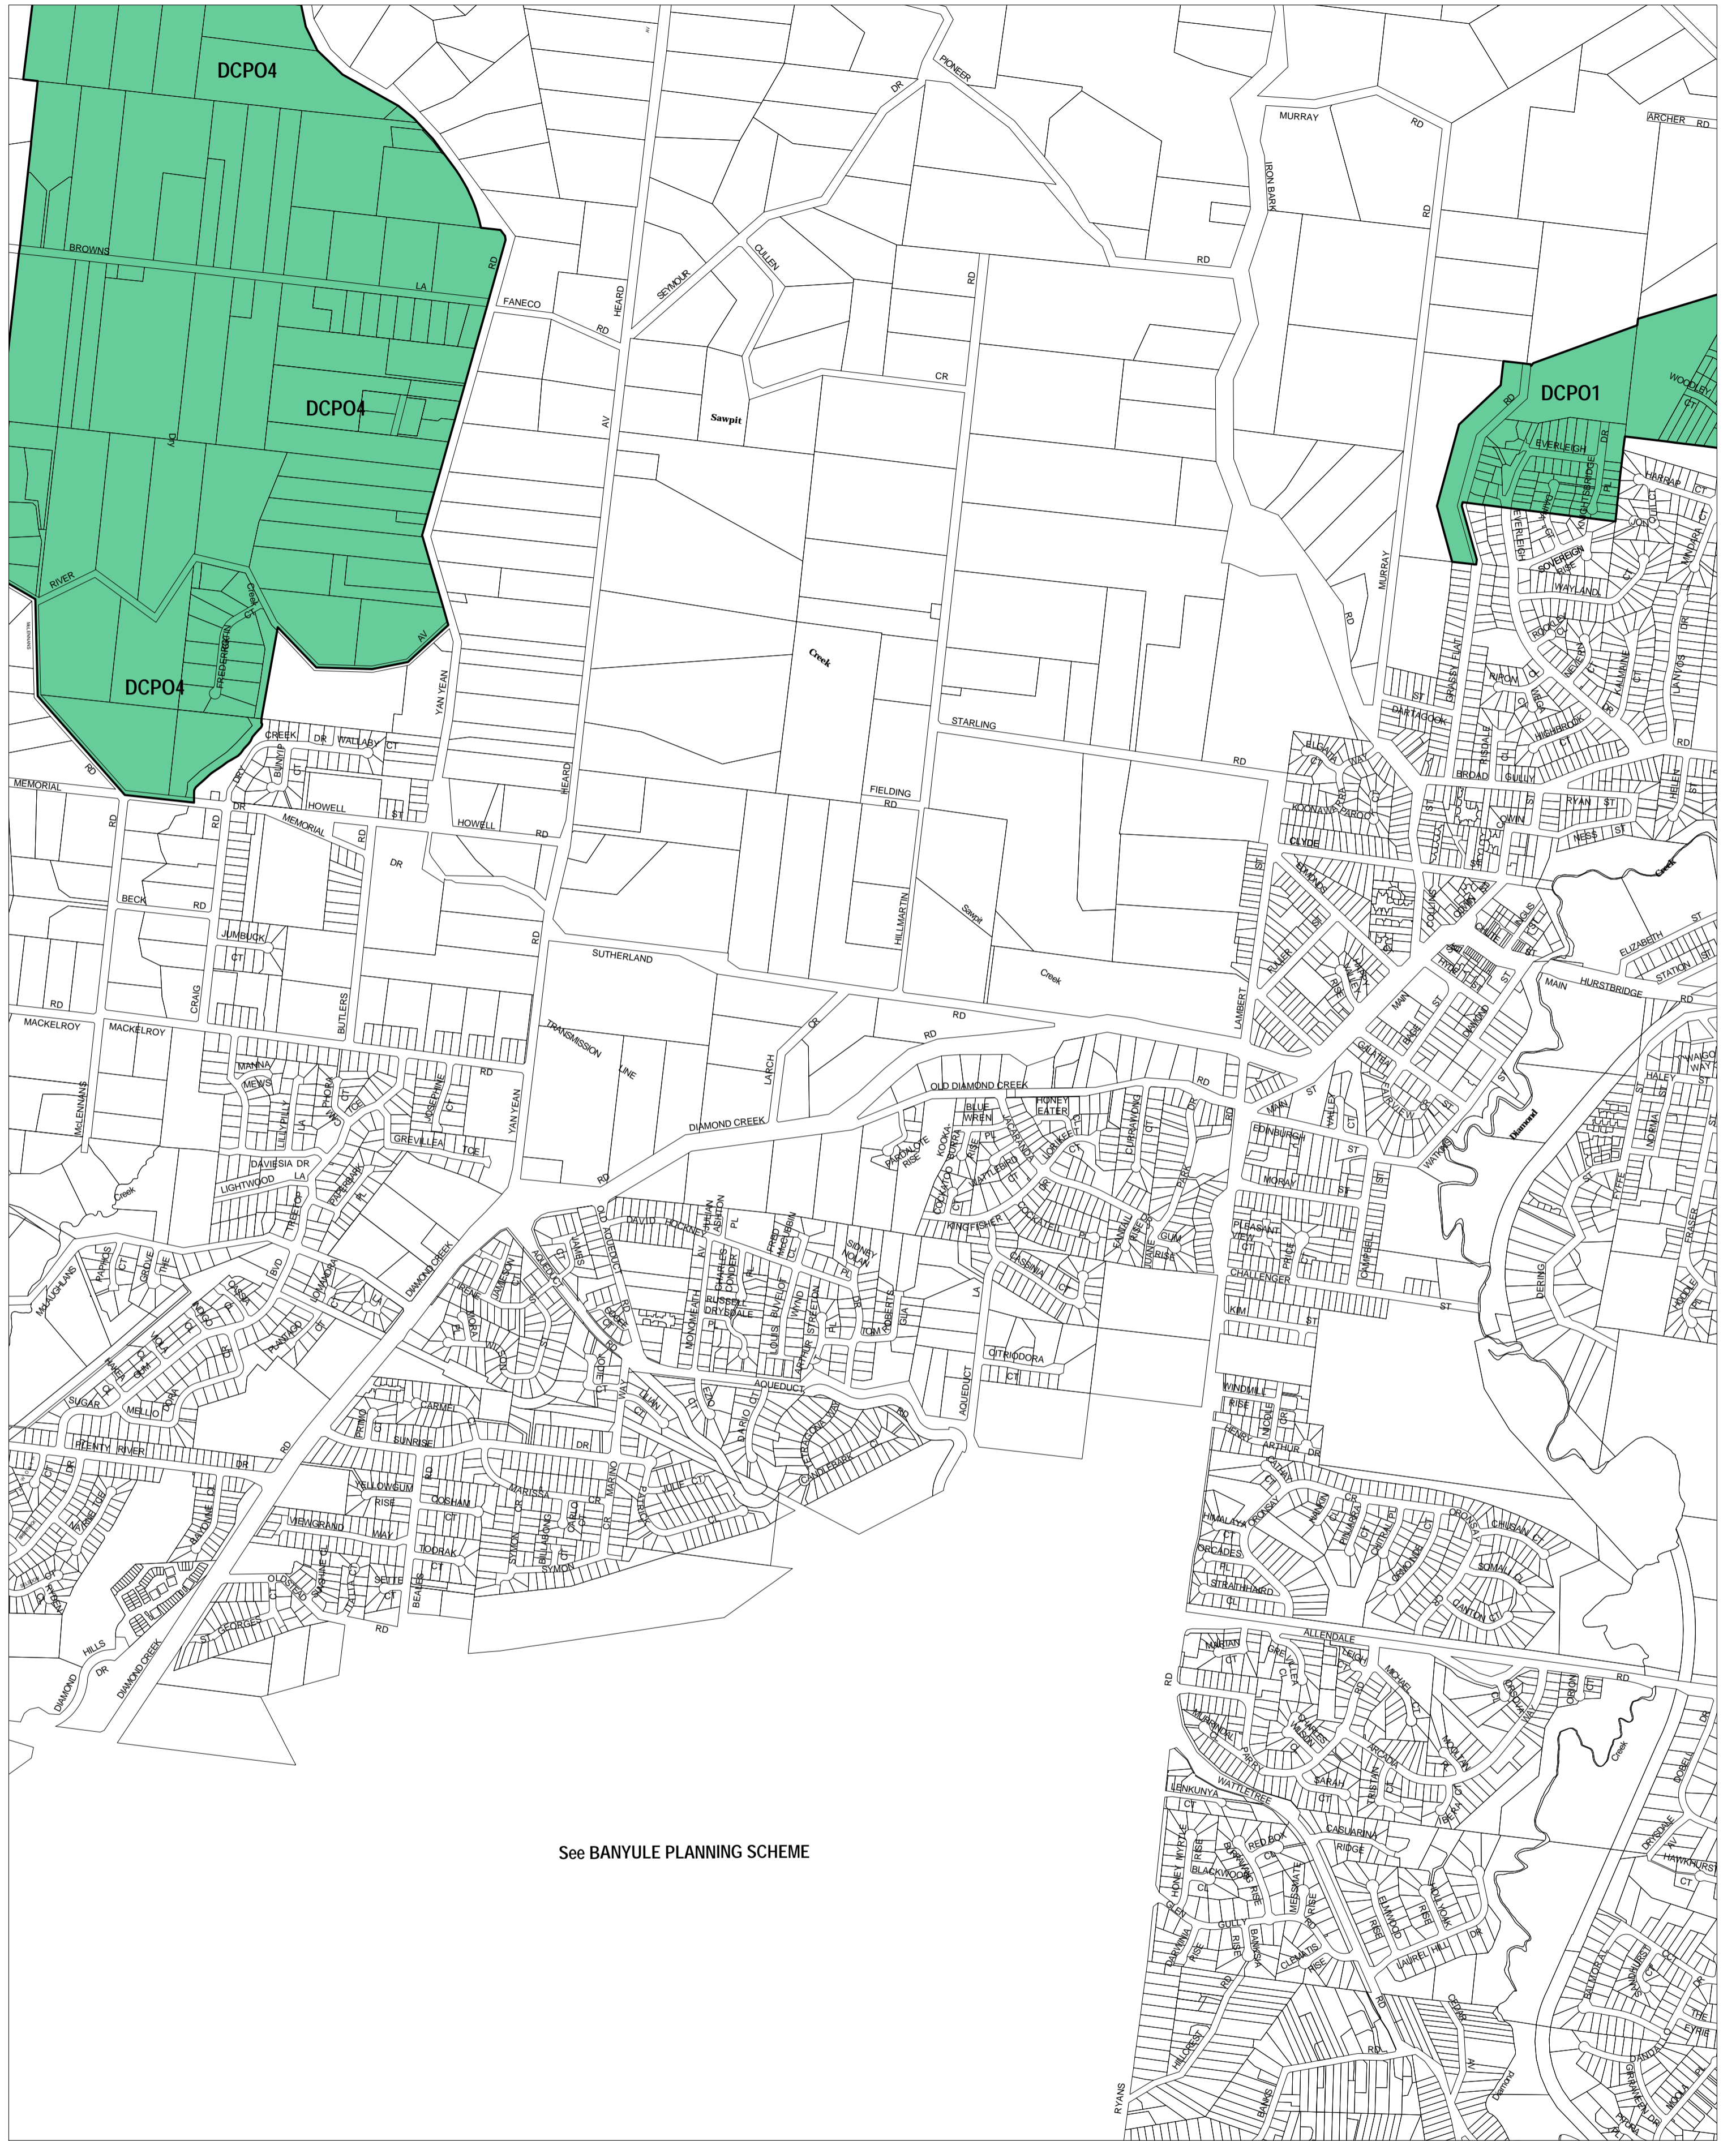

NILLUMBIK PLANNING SCHEME - LOCAL PROVISION

See BANYULE PLANNING SCHEME

1. **Overlays**
2. DCP01 Development Contributions Plan Overlay - Schedule 1
   - DCP04 Development Contributions Plan Overlay - Schedule 4

AUSTRALIAN MAP GRID ZONE 55

INDEX TO ADJOINING METRIC SERIES MAP

Printed: 2/8/2007

AMENDMENT C20