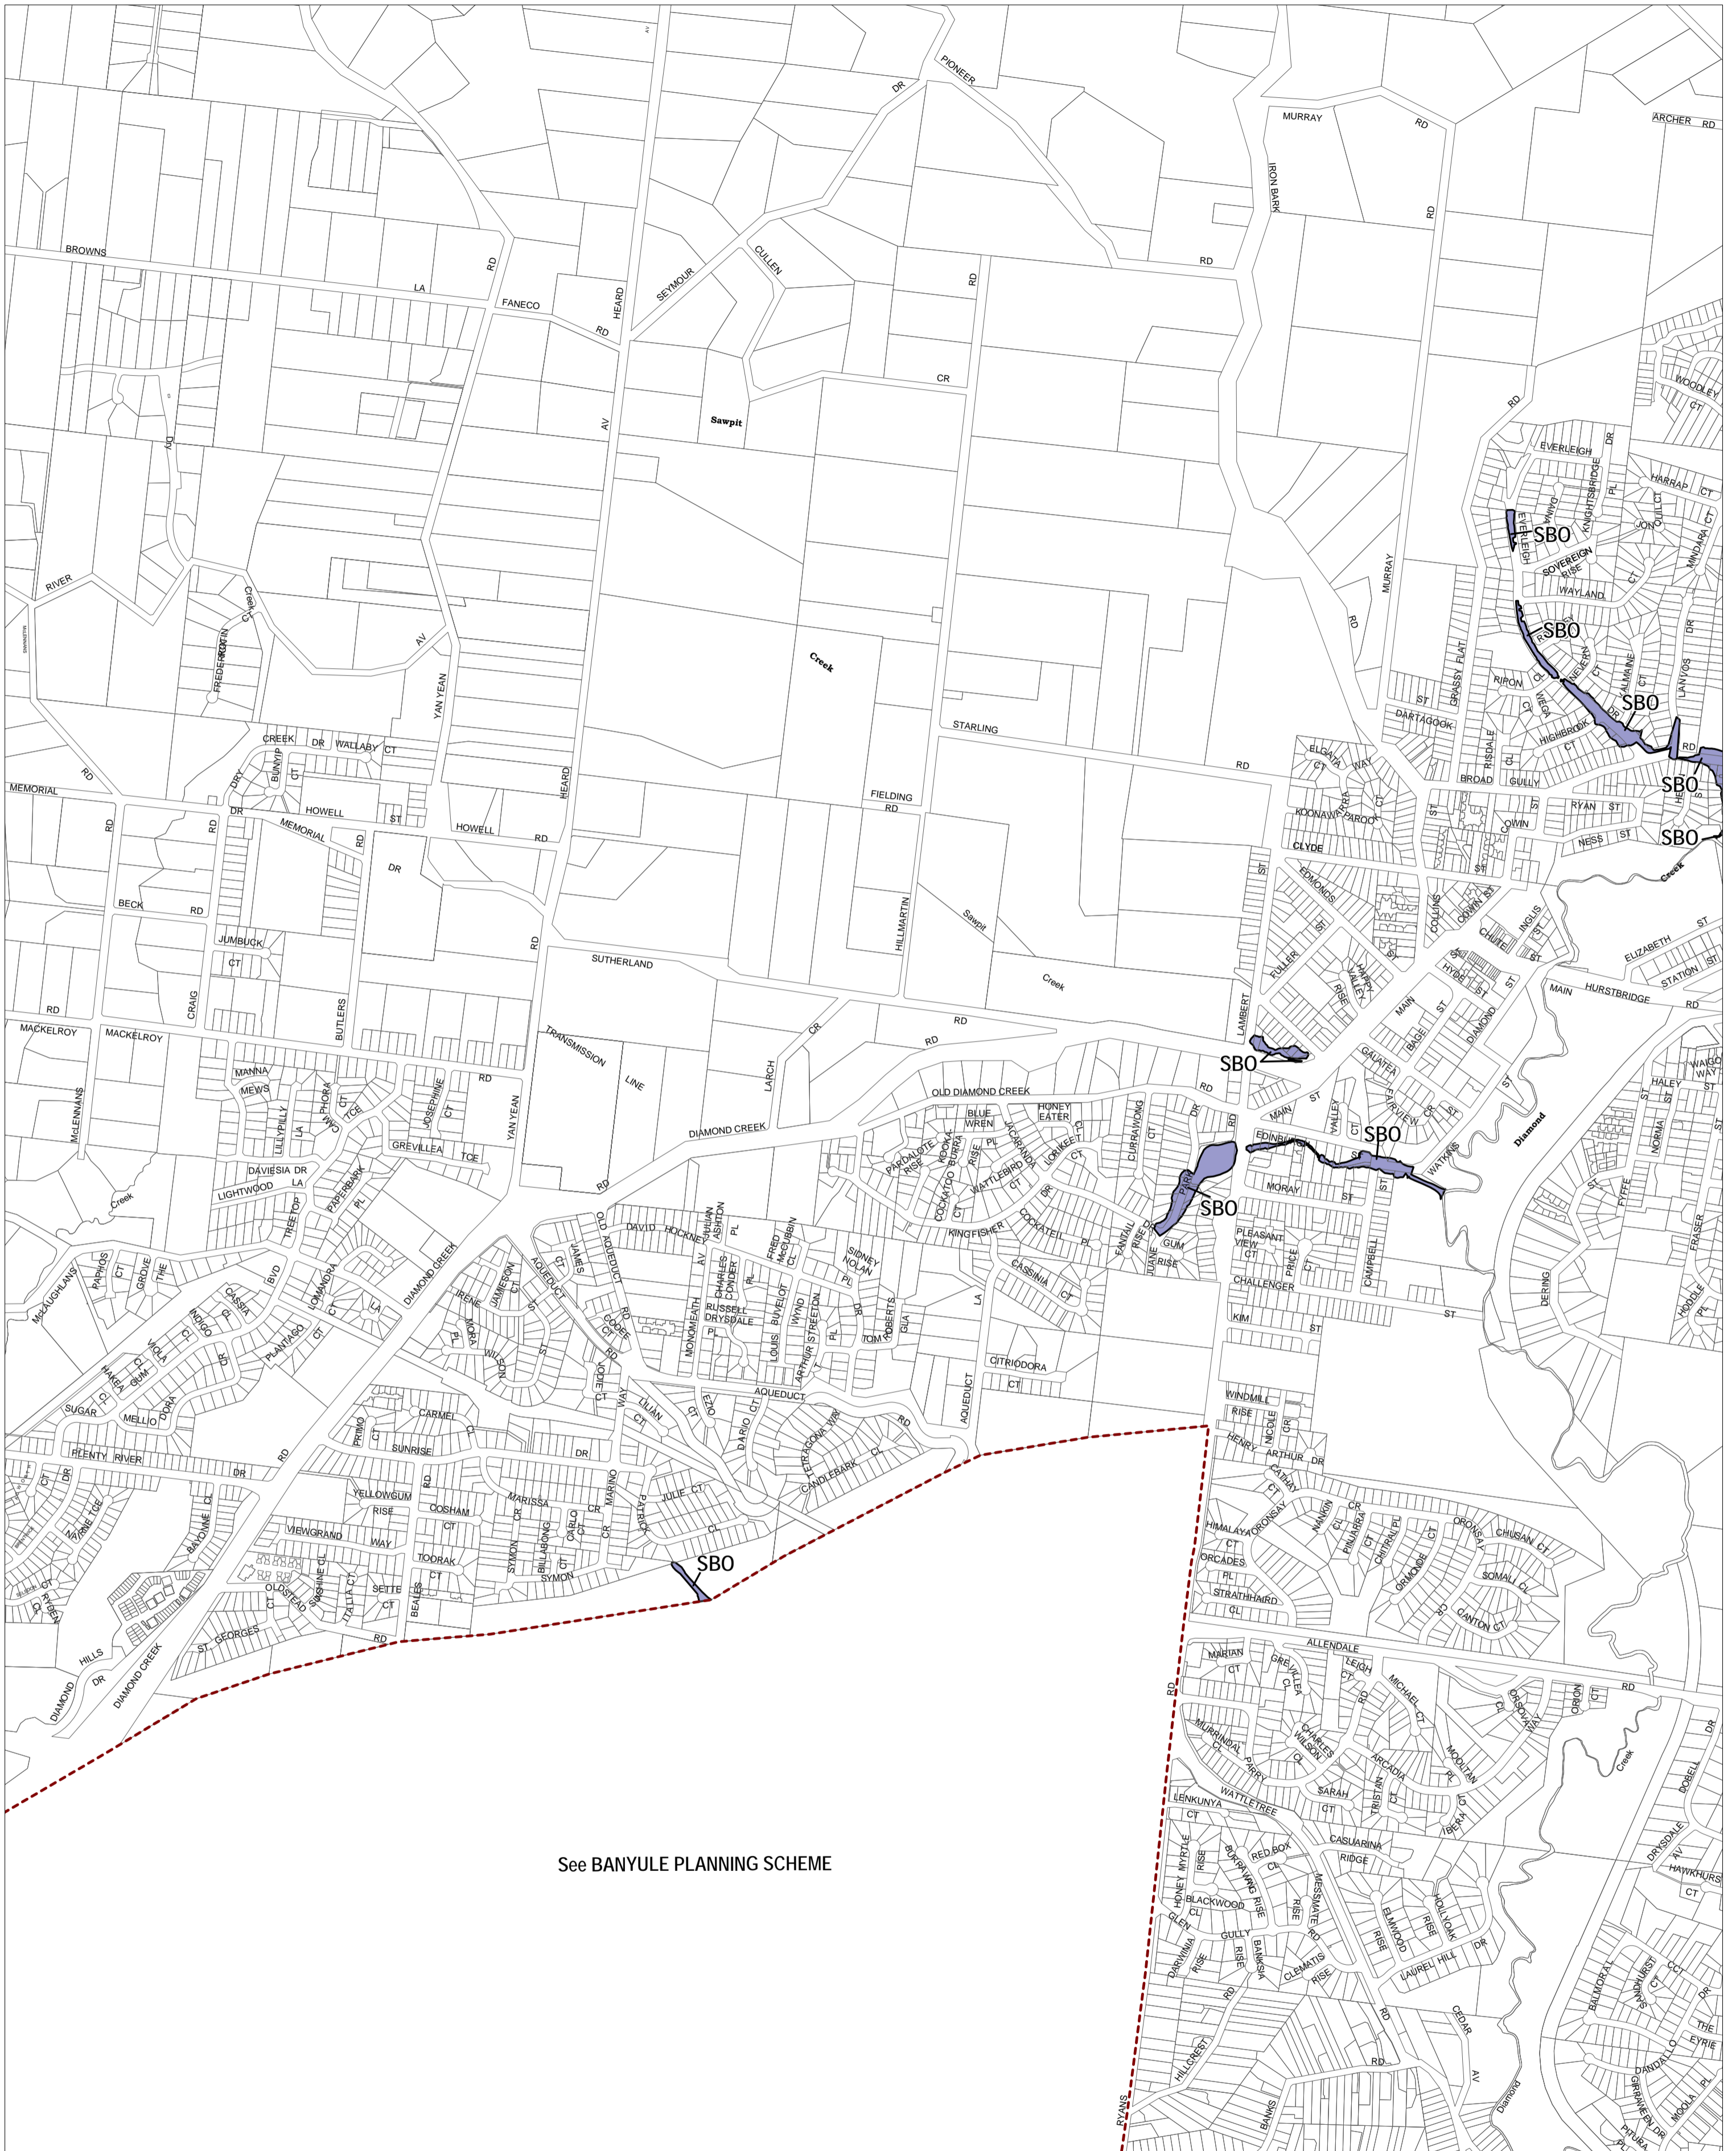

NILLUMBIK PLANNING SCHEME - LOCAL PROVISION

See BANYULE PLANNING SCHEME

Overlays
SBO Special Building Overlay

AUSTRALIAN MAP GRID ZONE 55

INDEX TO ADJOINING METRIC SERIES MAP

Printed: 16/12/2011

AMENDMENT C64