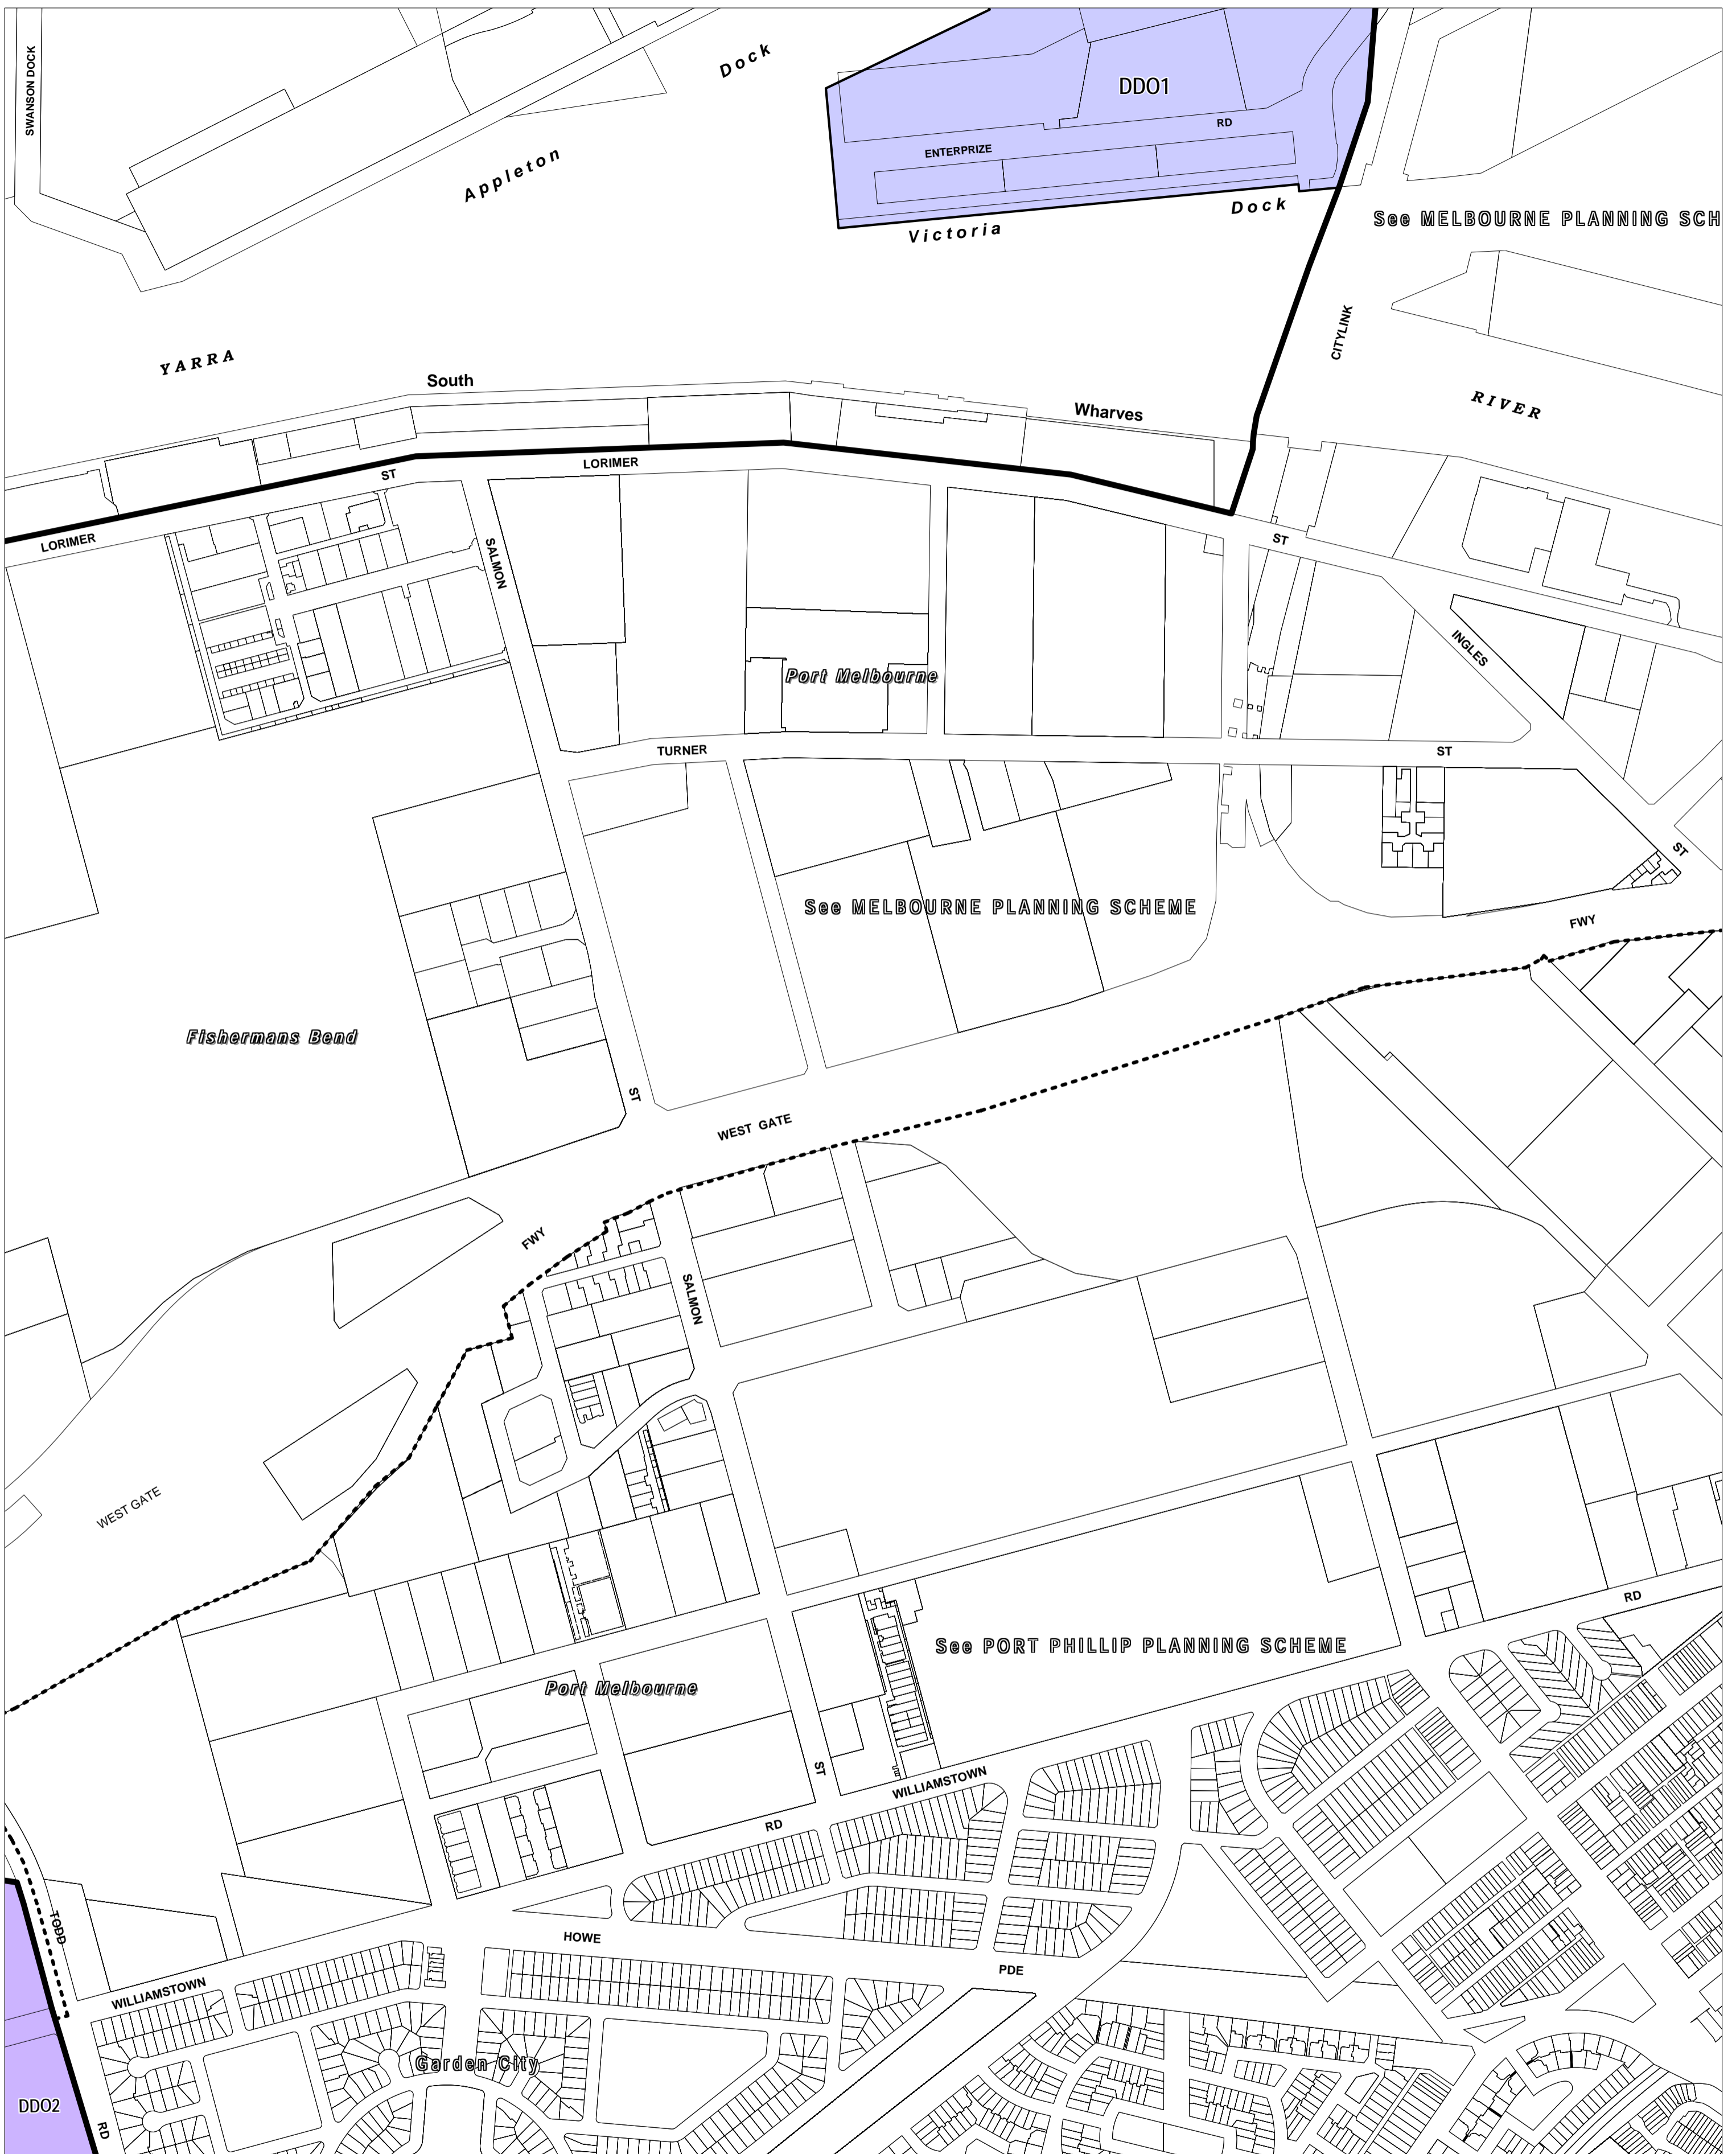

PORT OF MELBOURNE PLANNING SCHEME - LOCAL PROVISION

Overlays	
DD01	Design And Development Overlay - Schedule 1
DD02	Design And Development Overlay - Schedule 2

Printed: 4/1/2008

NEW FORMAT PLANNING SCHEME