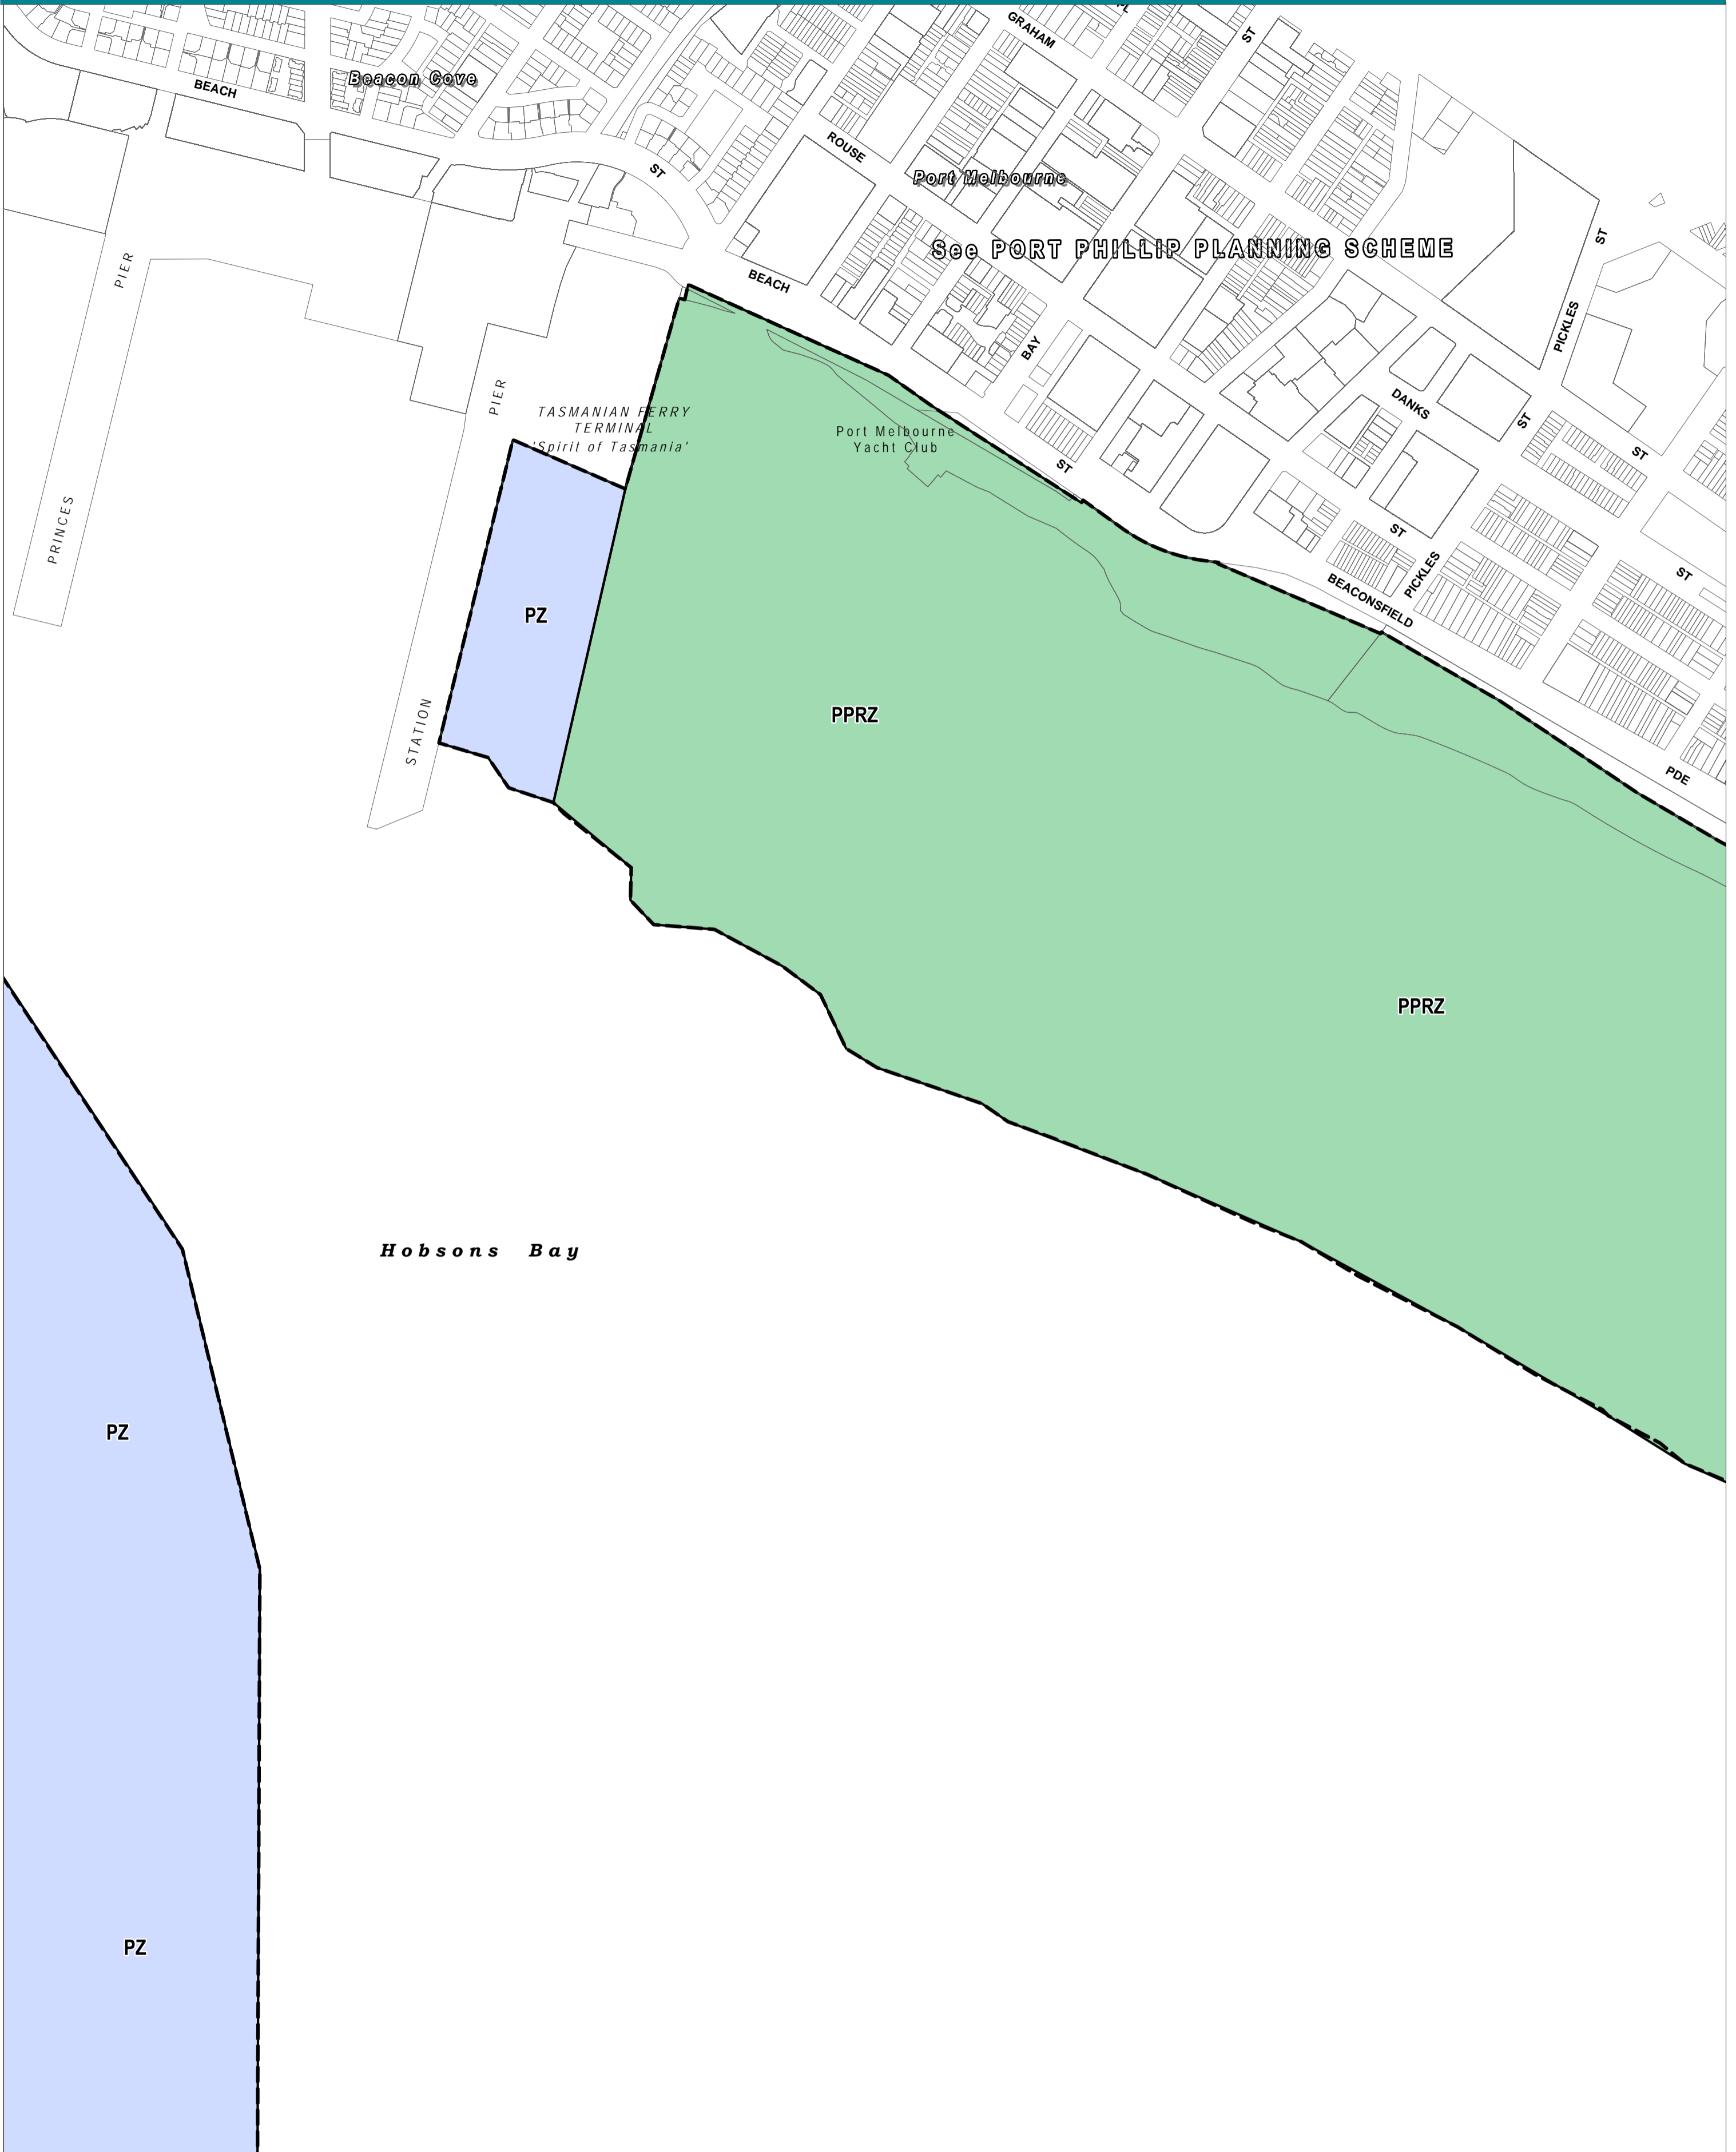

PORT OF MELBOURNE PLANNING SCHEME - LOCAL PROVISION

Public Land

- PPRZ Public Park And Recreation Zone
- PZ Port Zone

Special Purpose

- PZ Port Zone

--- Municipal Boundary

AUSTRALIAN MAP GRID ZONE 55

PREPARED BY: Planning Mapping Services

VICTORIA
State Government

Environment,
Land, Water
and Planning

Printed: 21/9/2016

AMENDMENT GC54

INDEX TO ADJOINING METRIC SERIES MAP