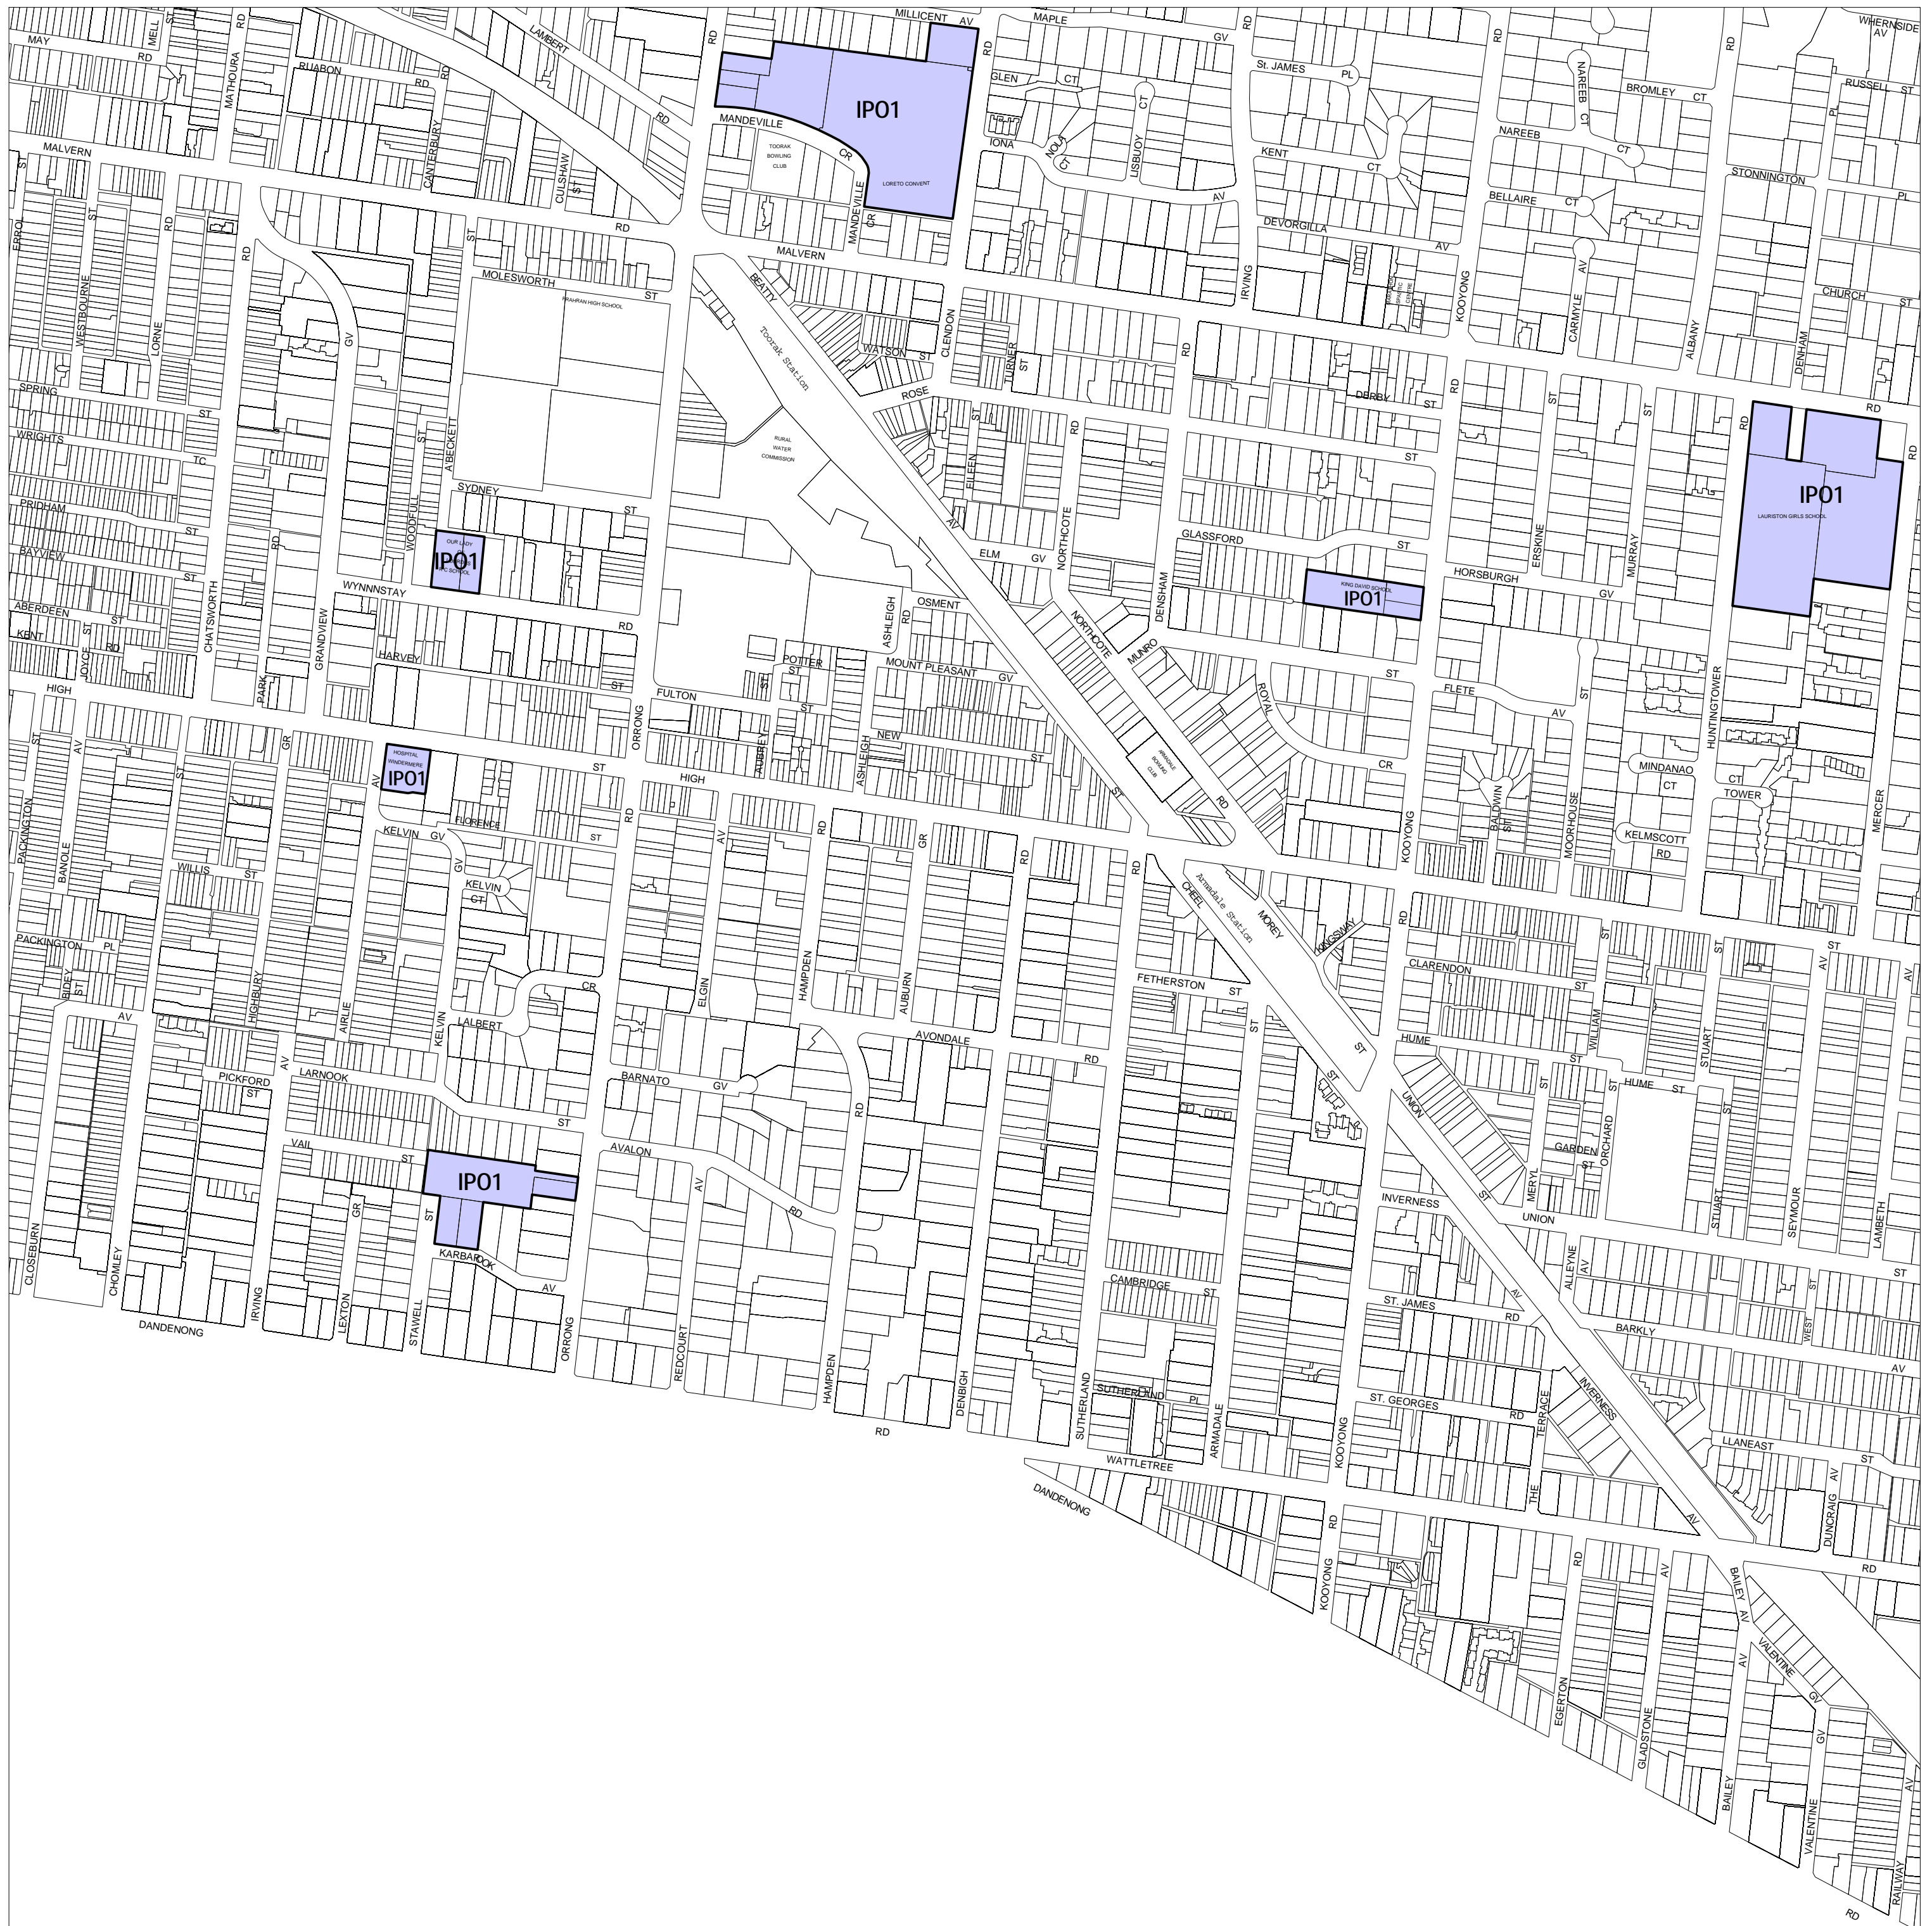

STONNINGTON PLANNING SCHEME - LOCAL PROVISION

See Port Phillip Planning Scheme

See Glen Eira Planning Scheme

Overlays

IPO1 Incorporated Plan Overlay - Schedule 1

Printed: 8/12/2008

AMENDMENT C64

INCORPORATED PLAN OVERLAY

MAP No 5IPO