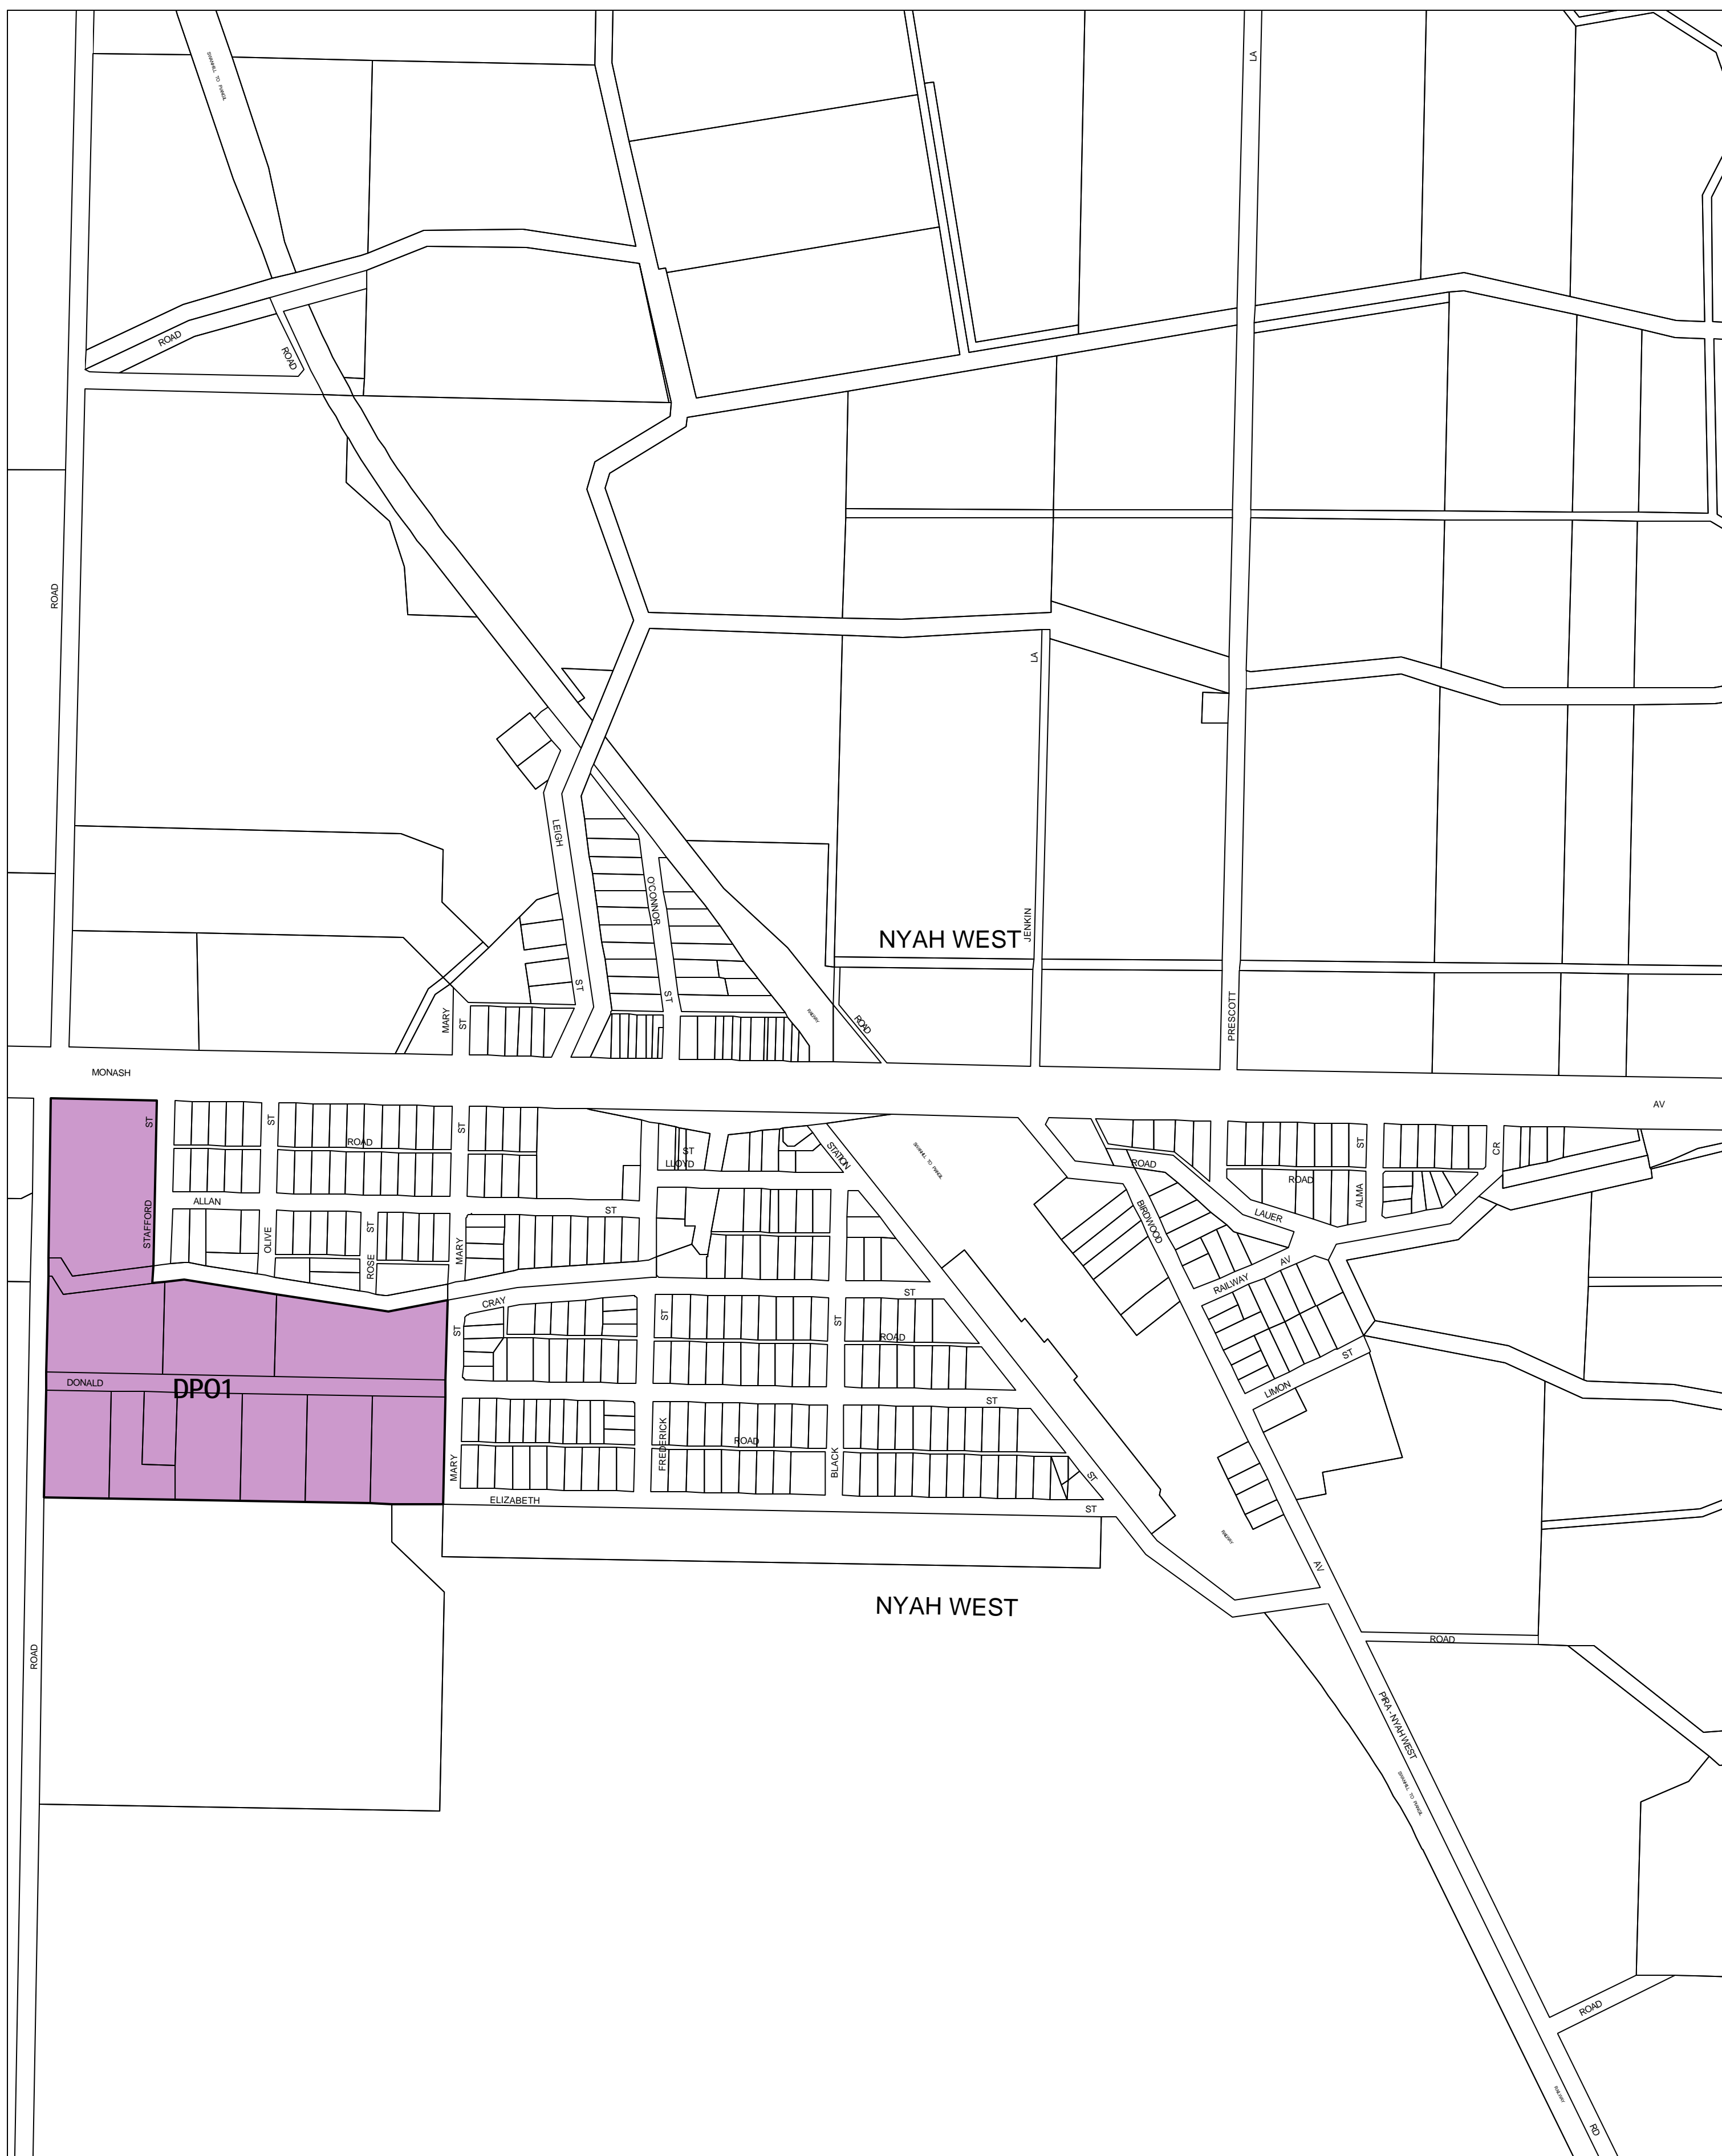

SWAN HILL PLANNING SCHEME - LOCAL PROVISION

Overlays
DPO1 Development Plan Overlay - Schedule 1

AUSTRALIAN MAP GRID ZONE 54

INDEX TO ADJOINING METRIC SERIES MAP

Printed: 18/9/2007