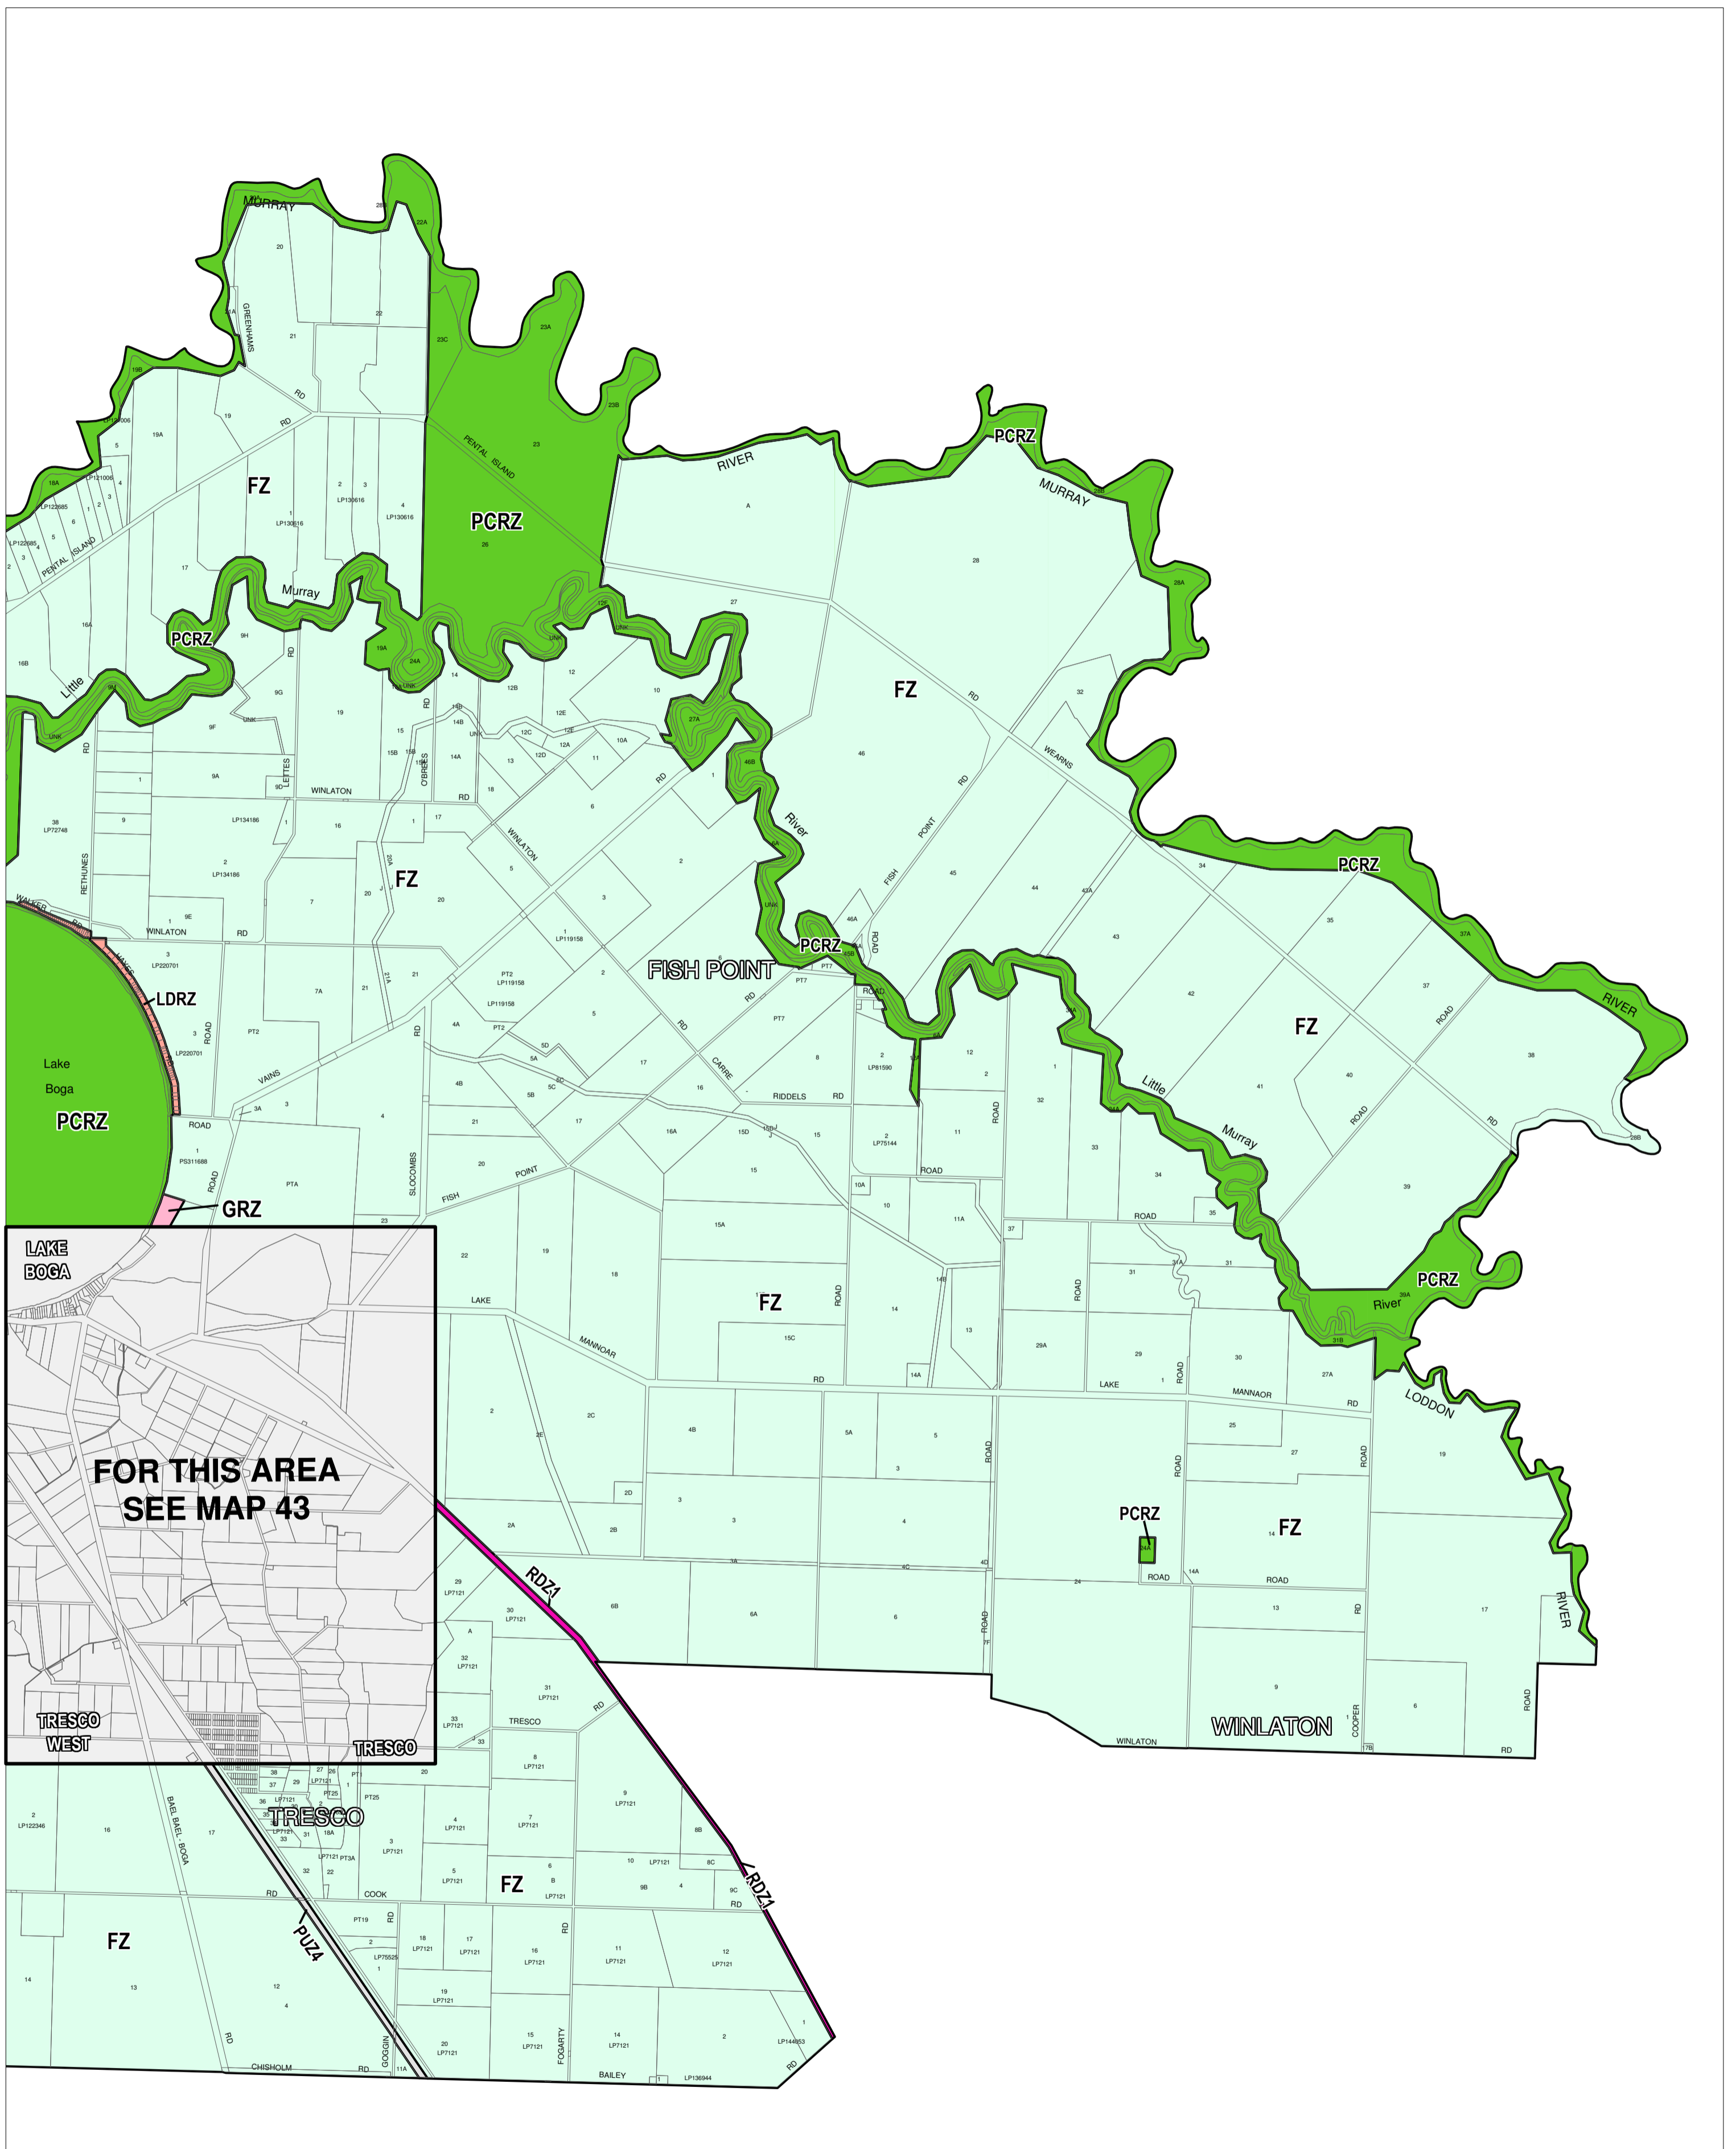

SWAN HILL PLANNING SCHEME - LOCAL PROVISION

Public Land	
	Public Conservation And Resource Zone
	Public Use Zone - Transport
	Road Zone - Category 1
Residential	
	General Residential Zone
	Low Density Residential Zone
Rural	
	Farming Zone

AUSTRALIAN MAP GRID ZONE 54

Printed: 17/1/2014

AMENDMENT C56