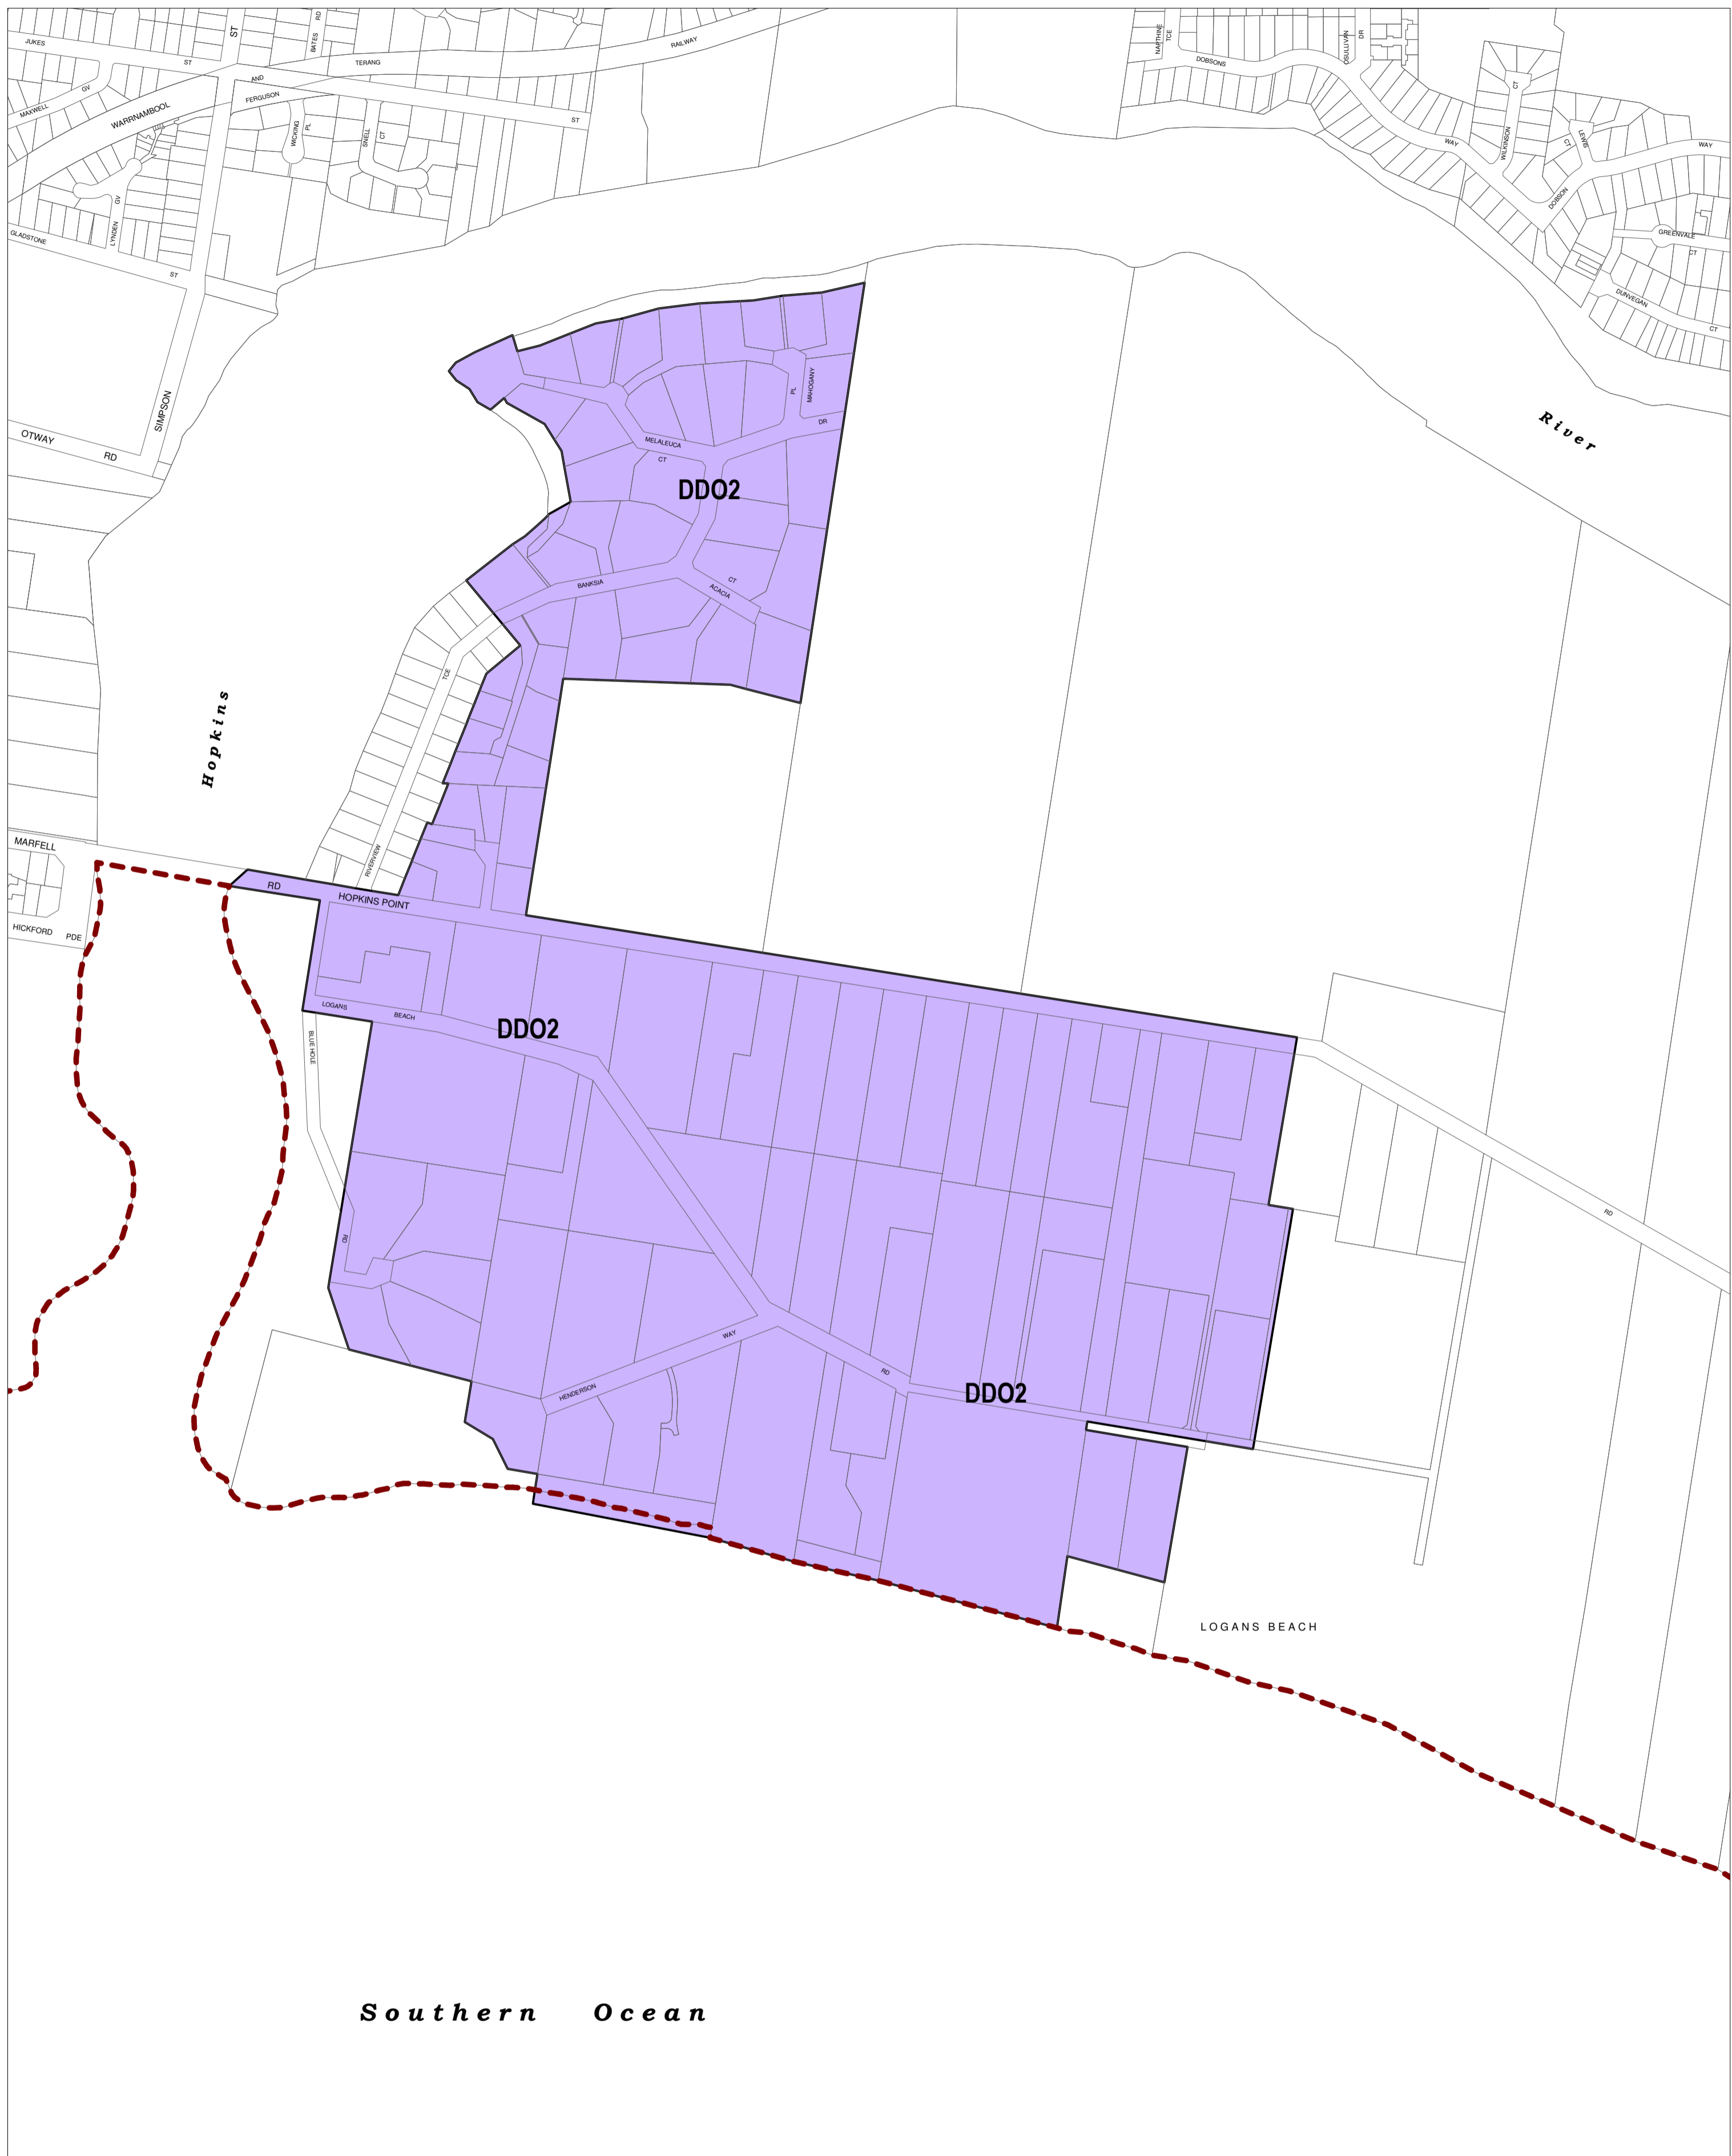

WARRNAMBOOL PLANNING SCHEME - LOCAL PROVISION

Overlays

DDO2 Design And Development Overlay - Schedule 2

100 0 100 200 300 400 500 m

AUSTRALIAN MAP GRID ZONE 54

INDEX TO ADJOINING METRIC SERIES MAP

1	2	3
5	6	7
8	9	10
11	12	13
14	15	16
		17

State Government Victoria

Printed: 17/6/2014

AMENDMENT C76