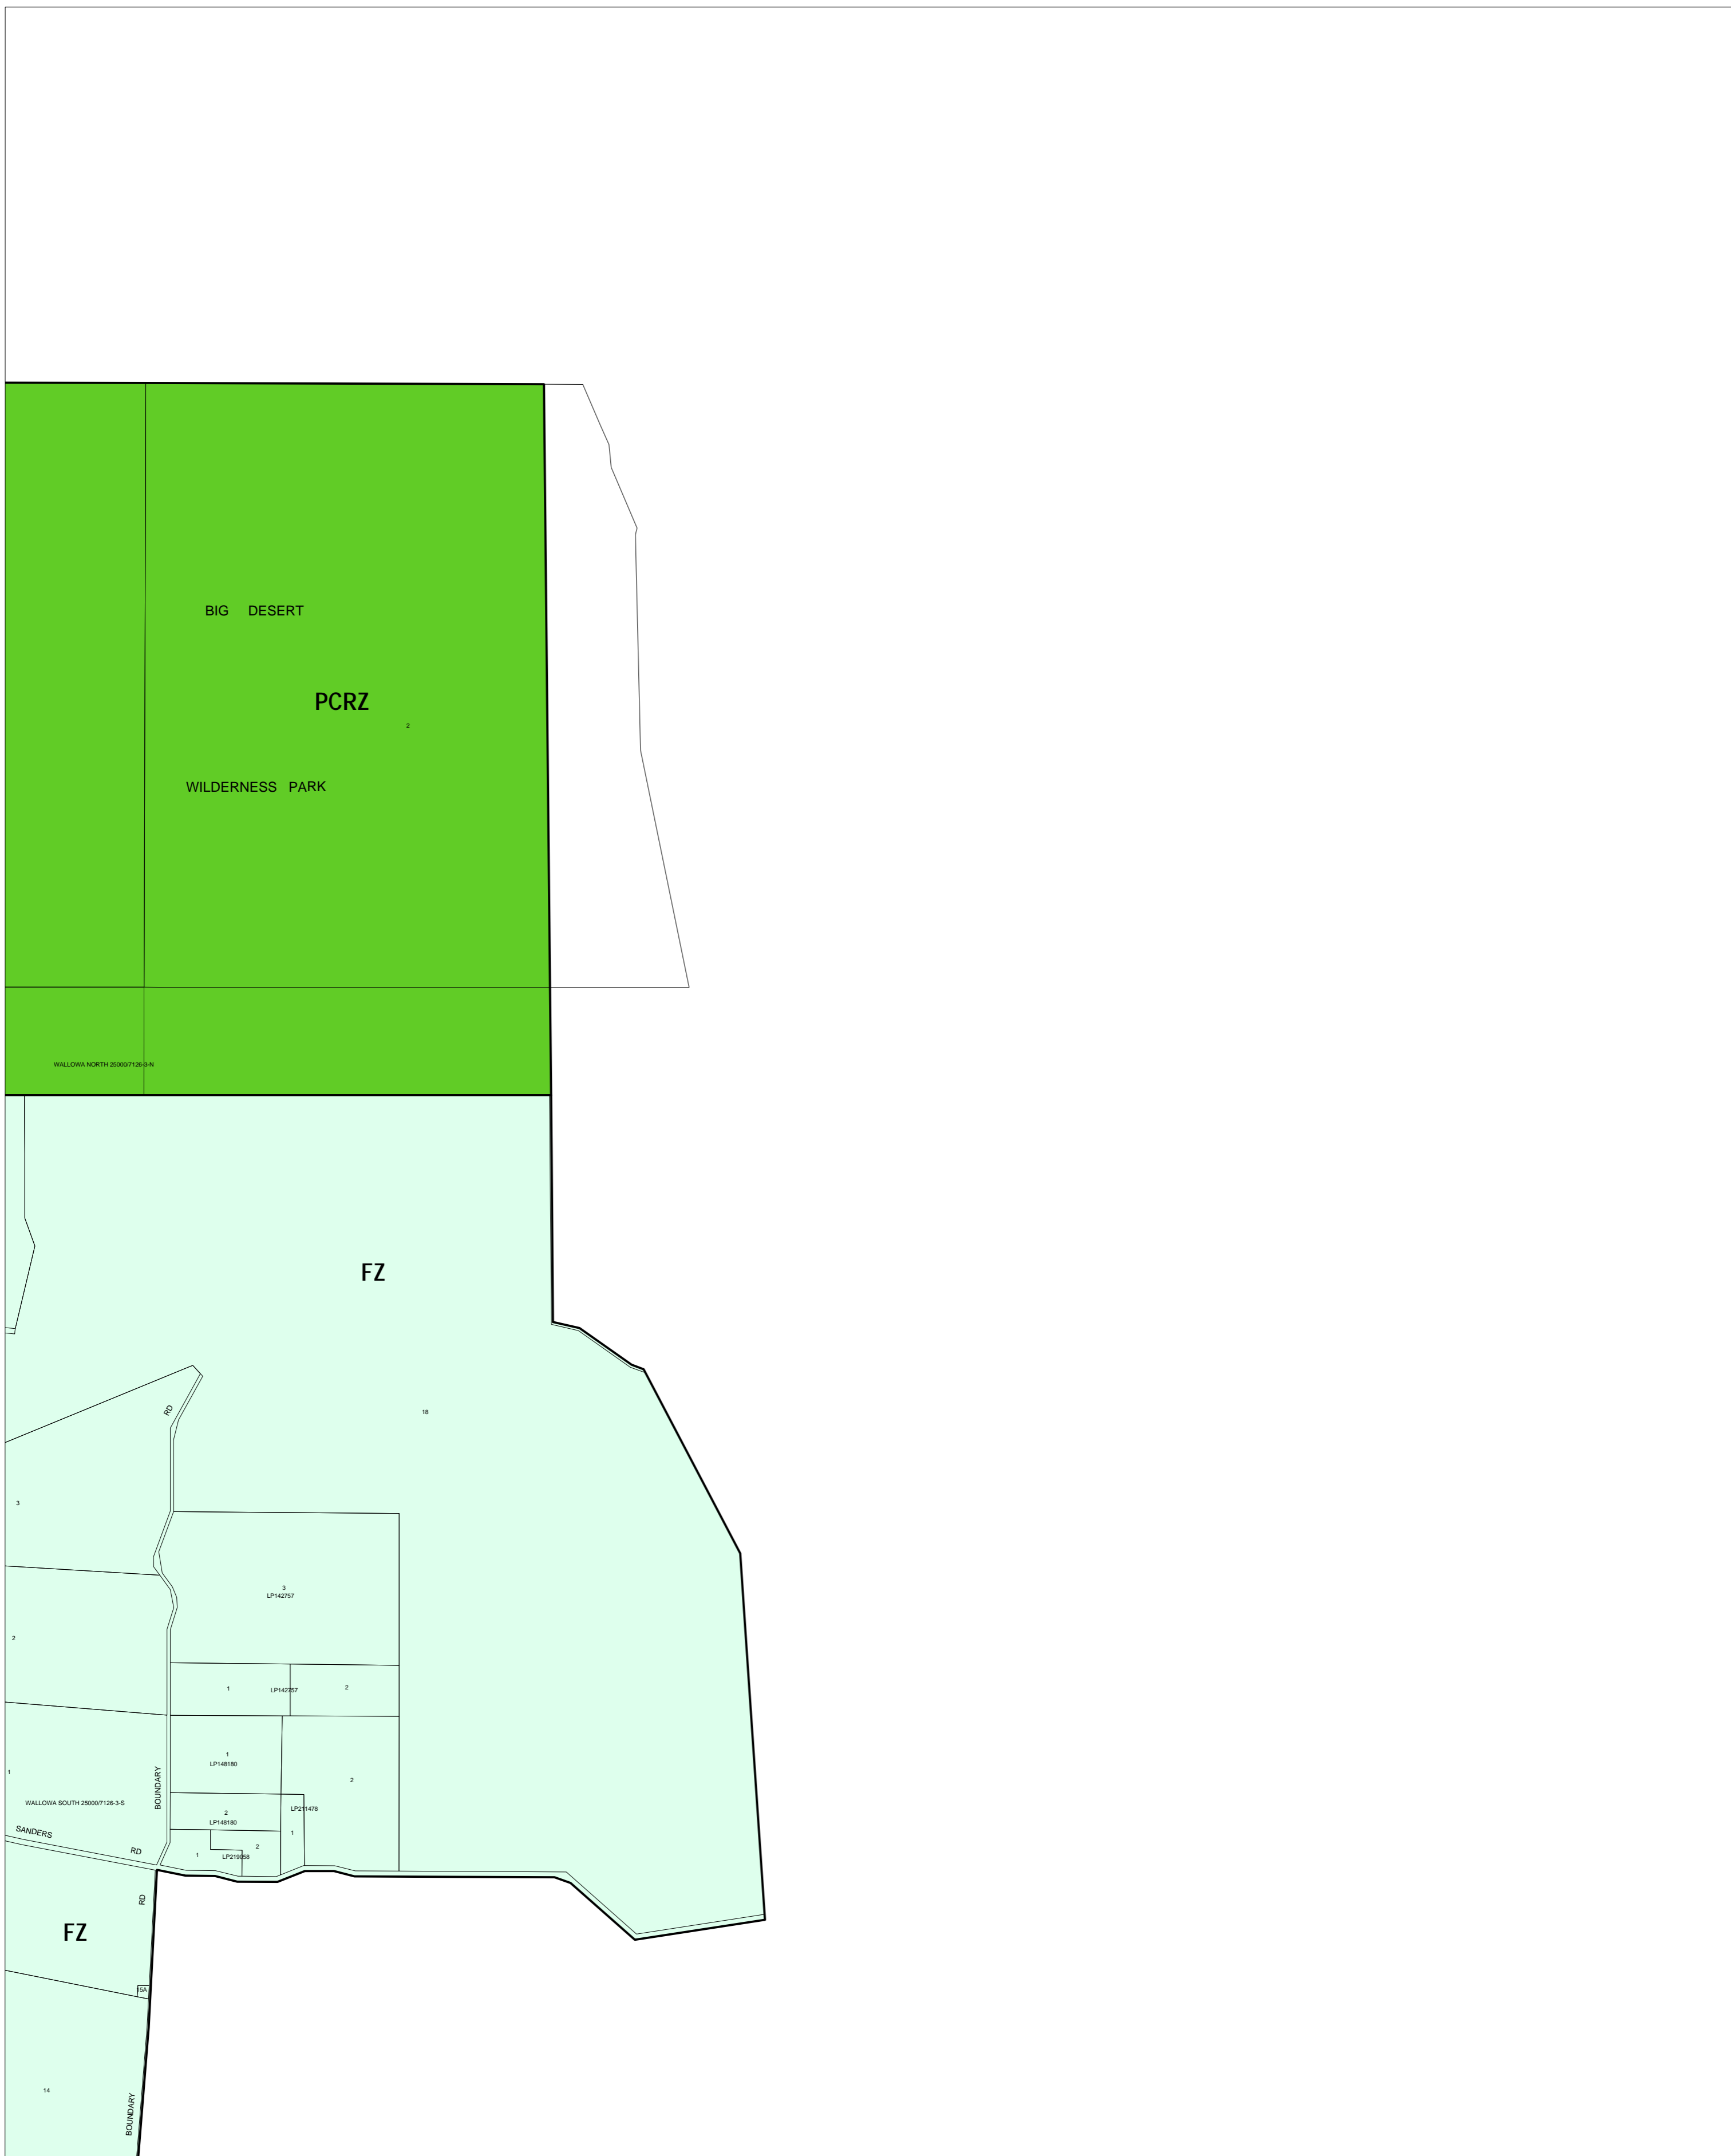

WEST WIMMERA PLANNING SCHEME - LOCAL PROVISION

Public Land	
	Public Conservation And Resource Zone
Rural	
	Farming Zone

Printed: 11/9/2006

AMENDMENT C10