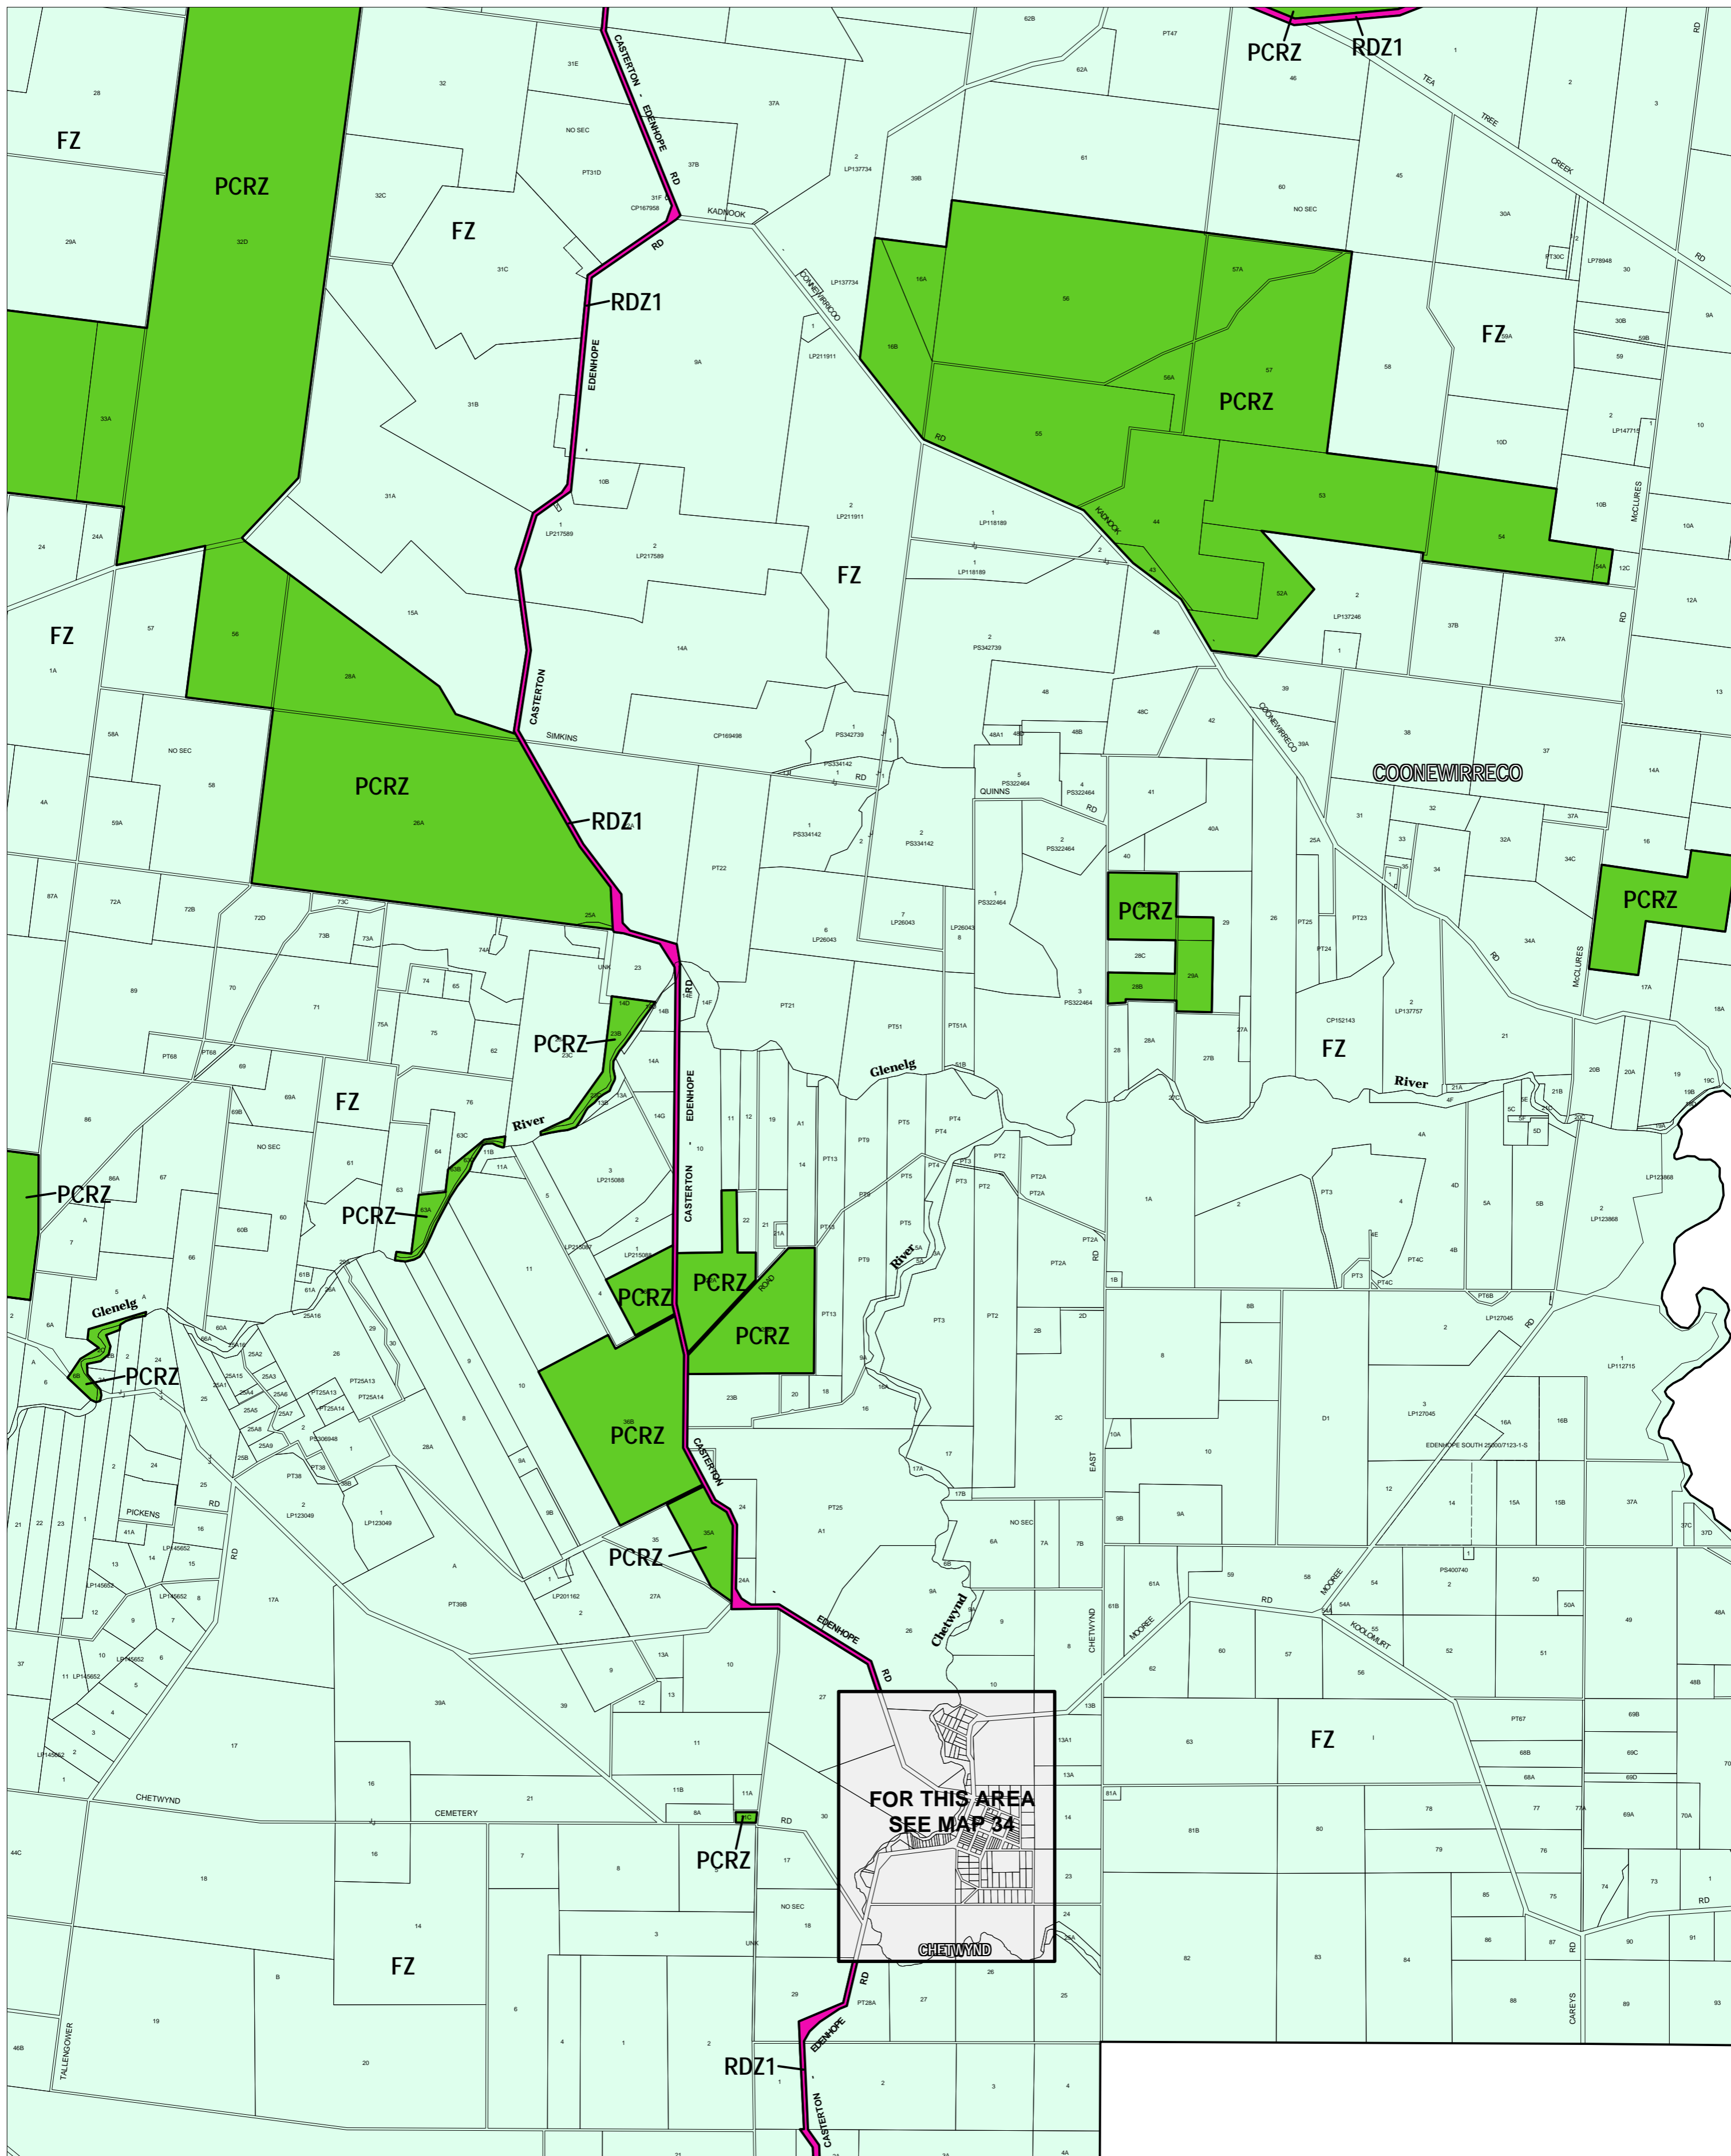

WEST WIMMERA PLANNING SCHEME - LOCAL PROVISION

Public Land
PCRZ Public Conservation And Resource Zone
RDZ1 Road Zone Category 1
Rural
FZ Farming Zone

INDEX TO ADJOINING METRIC SERIES MAP

8	9	10	11	12
13	14	15	16	17
20	21	22	23	24
27	28	29	30	31
32	33	34	35	36
38	39	40	41	

Printed: 11/9/2006

AMENDMENT C10