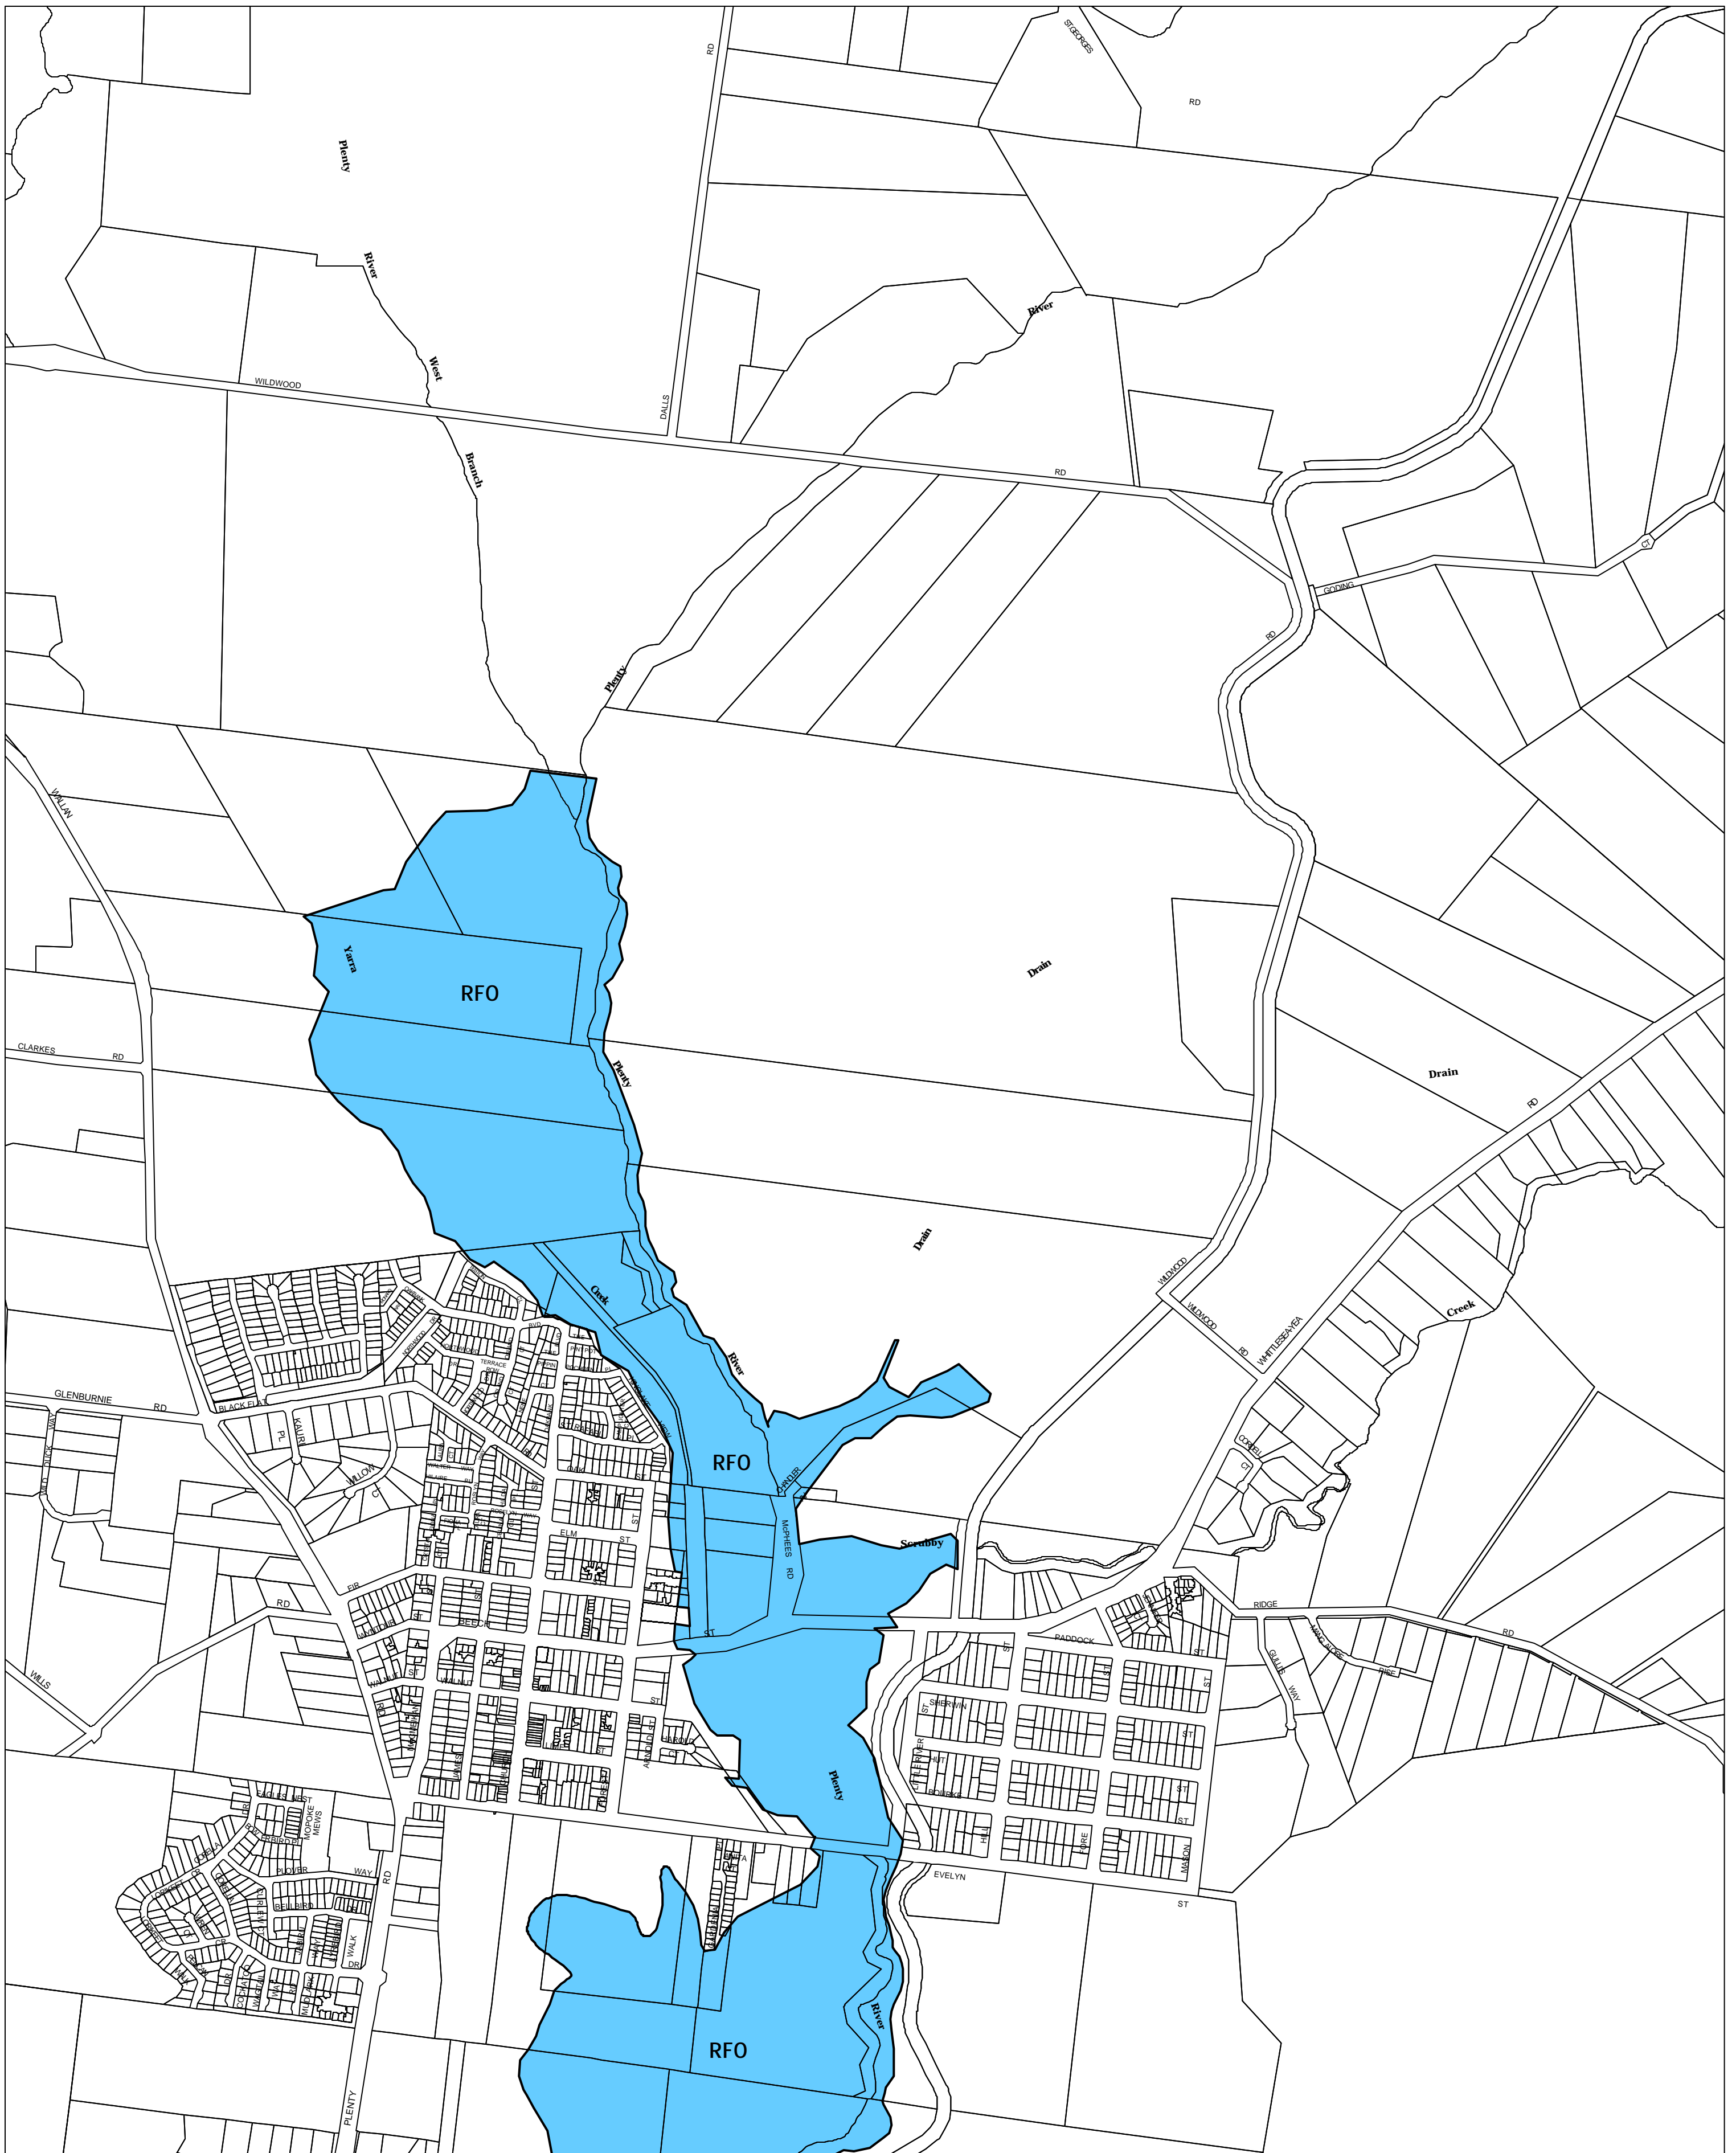

WHITTLESEA PLANNING SCHEME - LOCAL PROVISION

Overlays
Rural Floodway Overlay

AUSTRALIAN MAP GRID ZONE 55

Printed: 9/7/2007