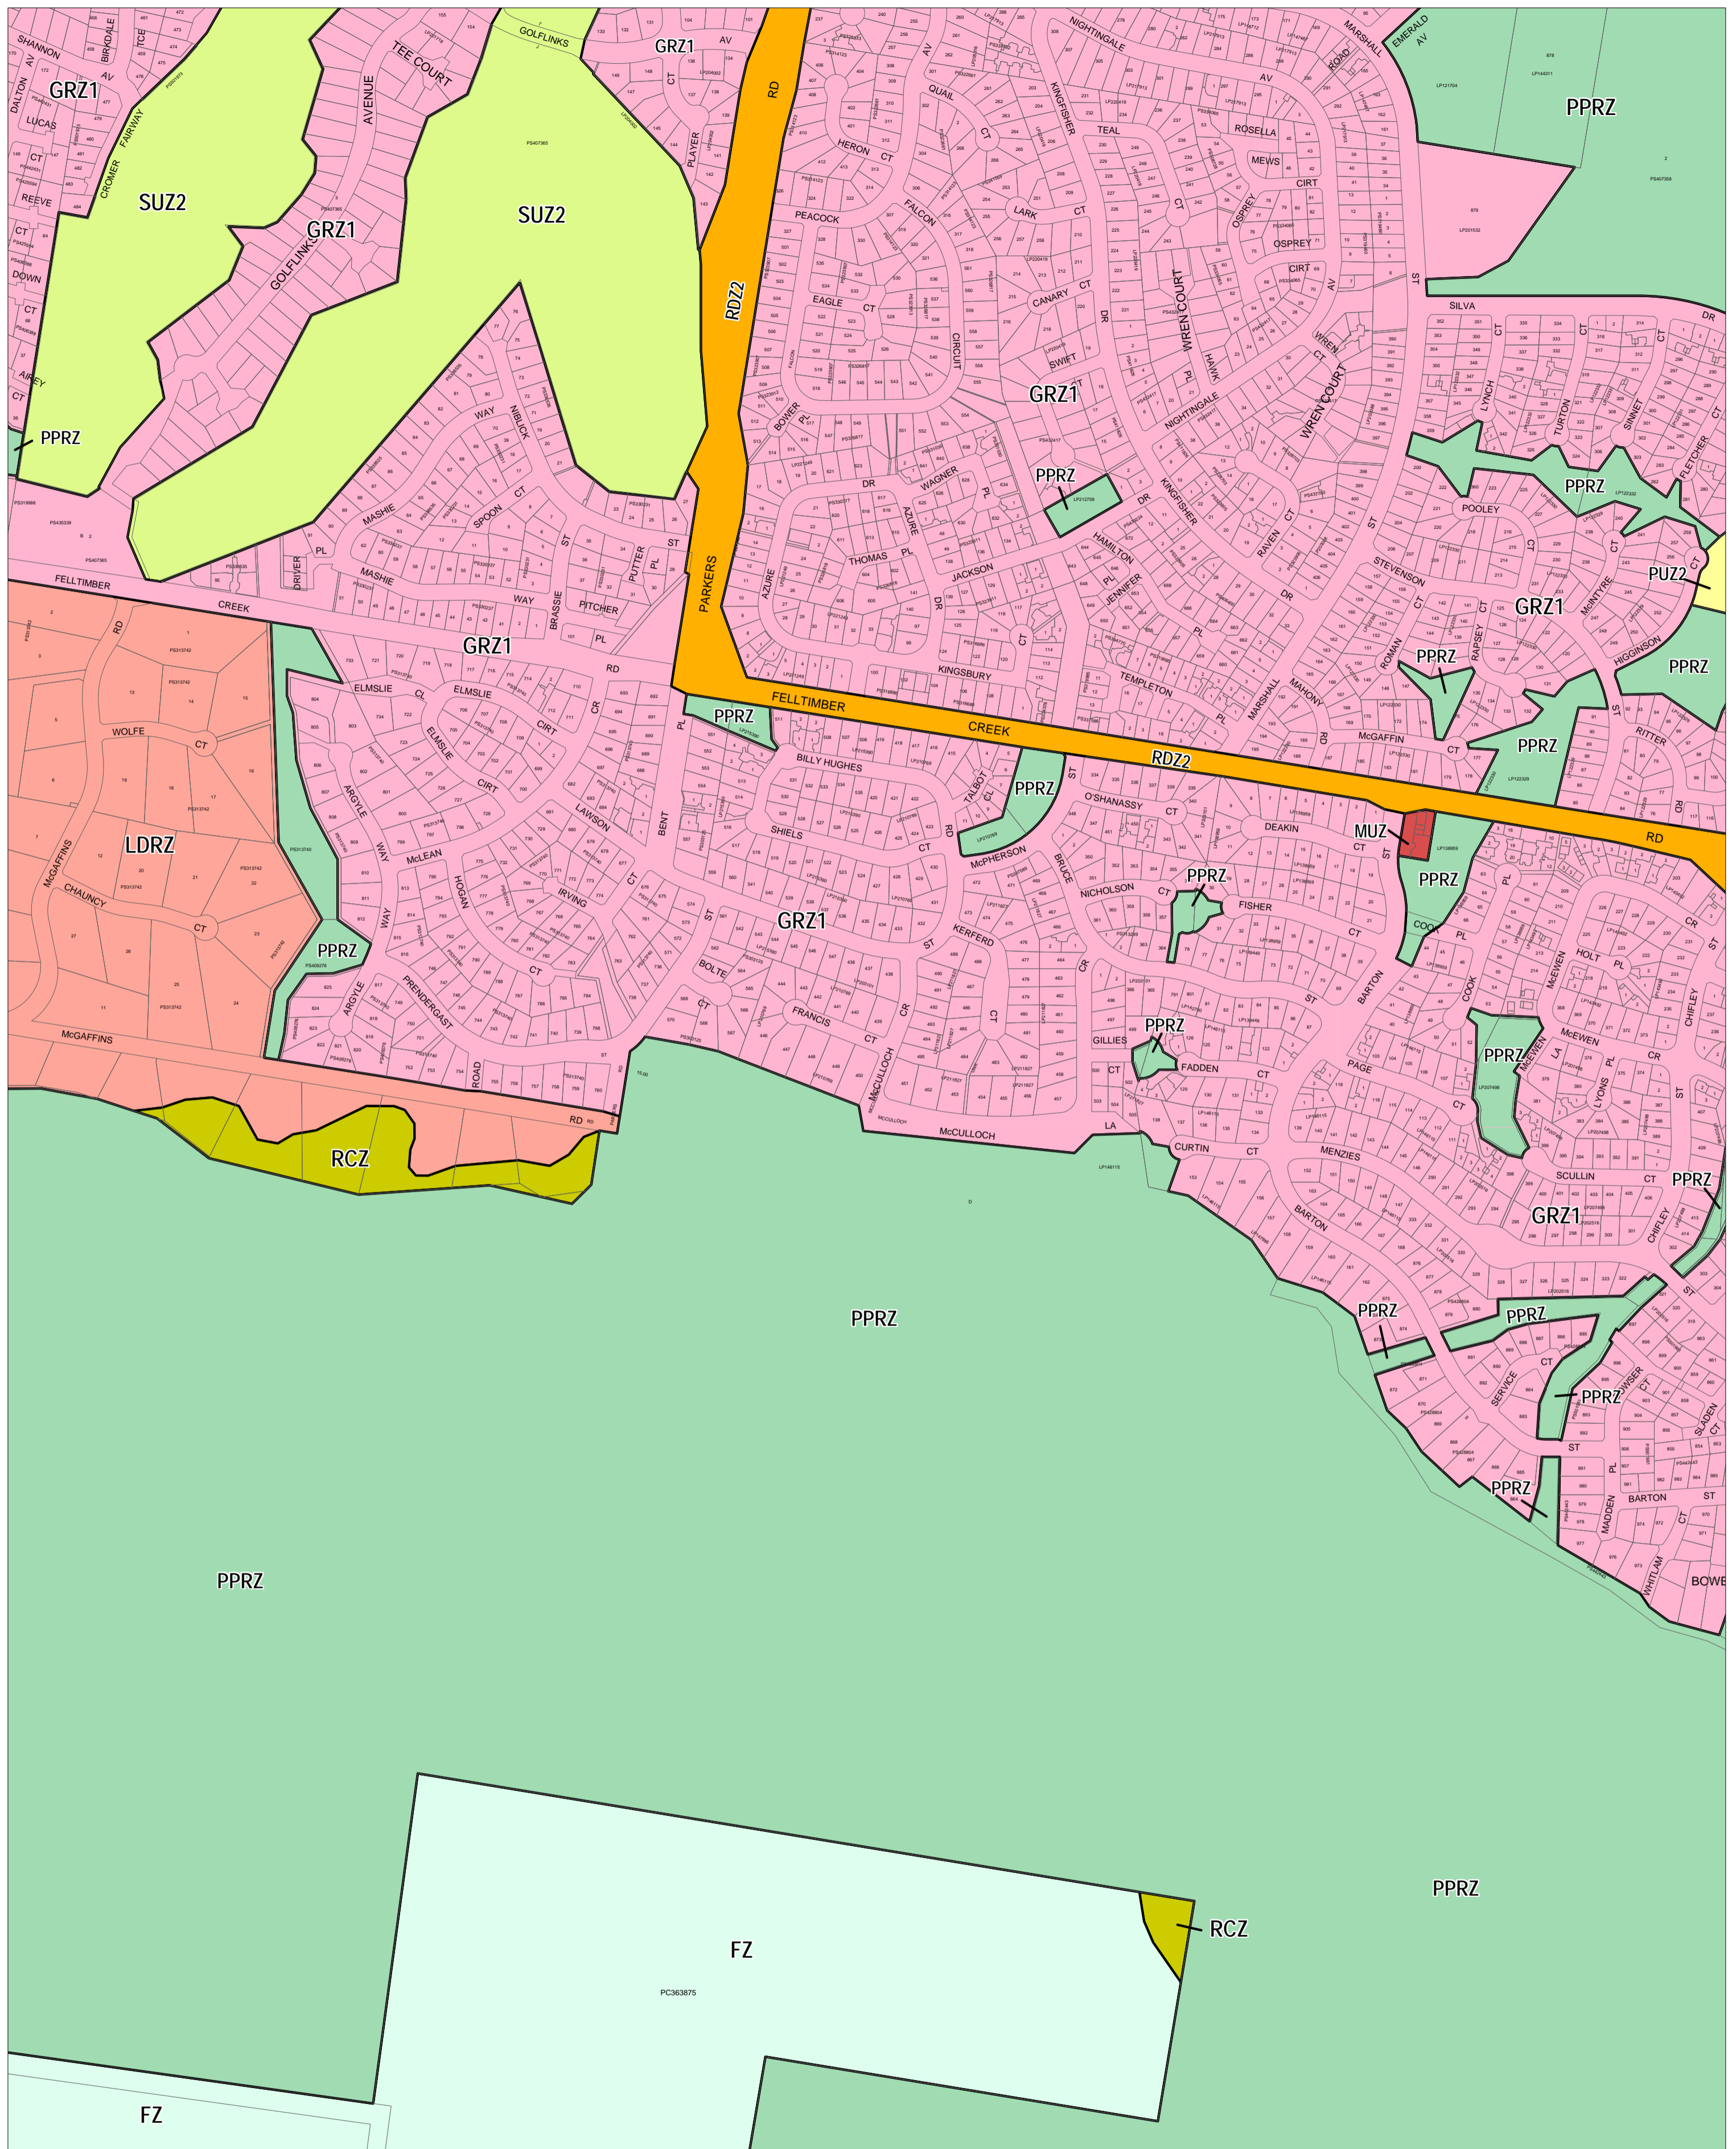

WODONGA PLANNING SCHEME - LOCAL PROVISION