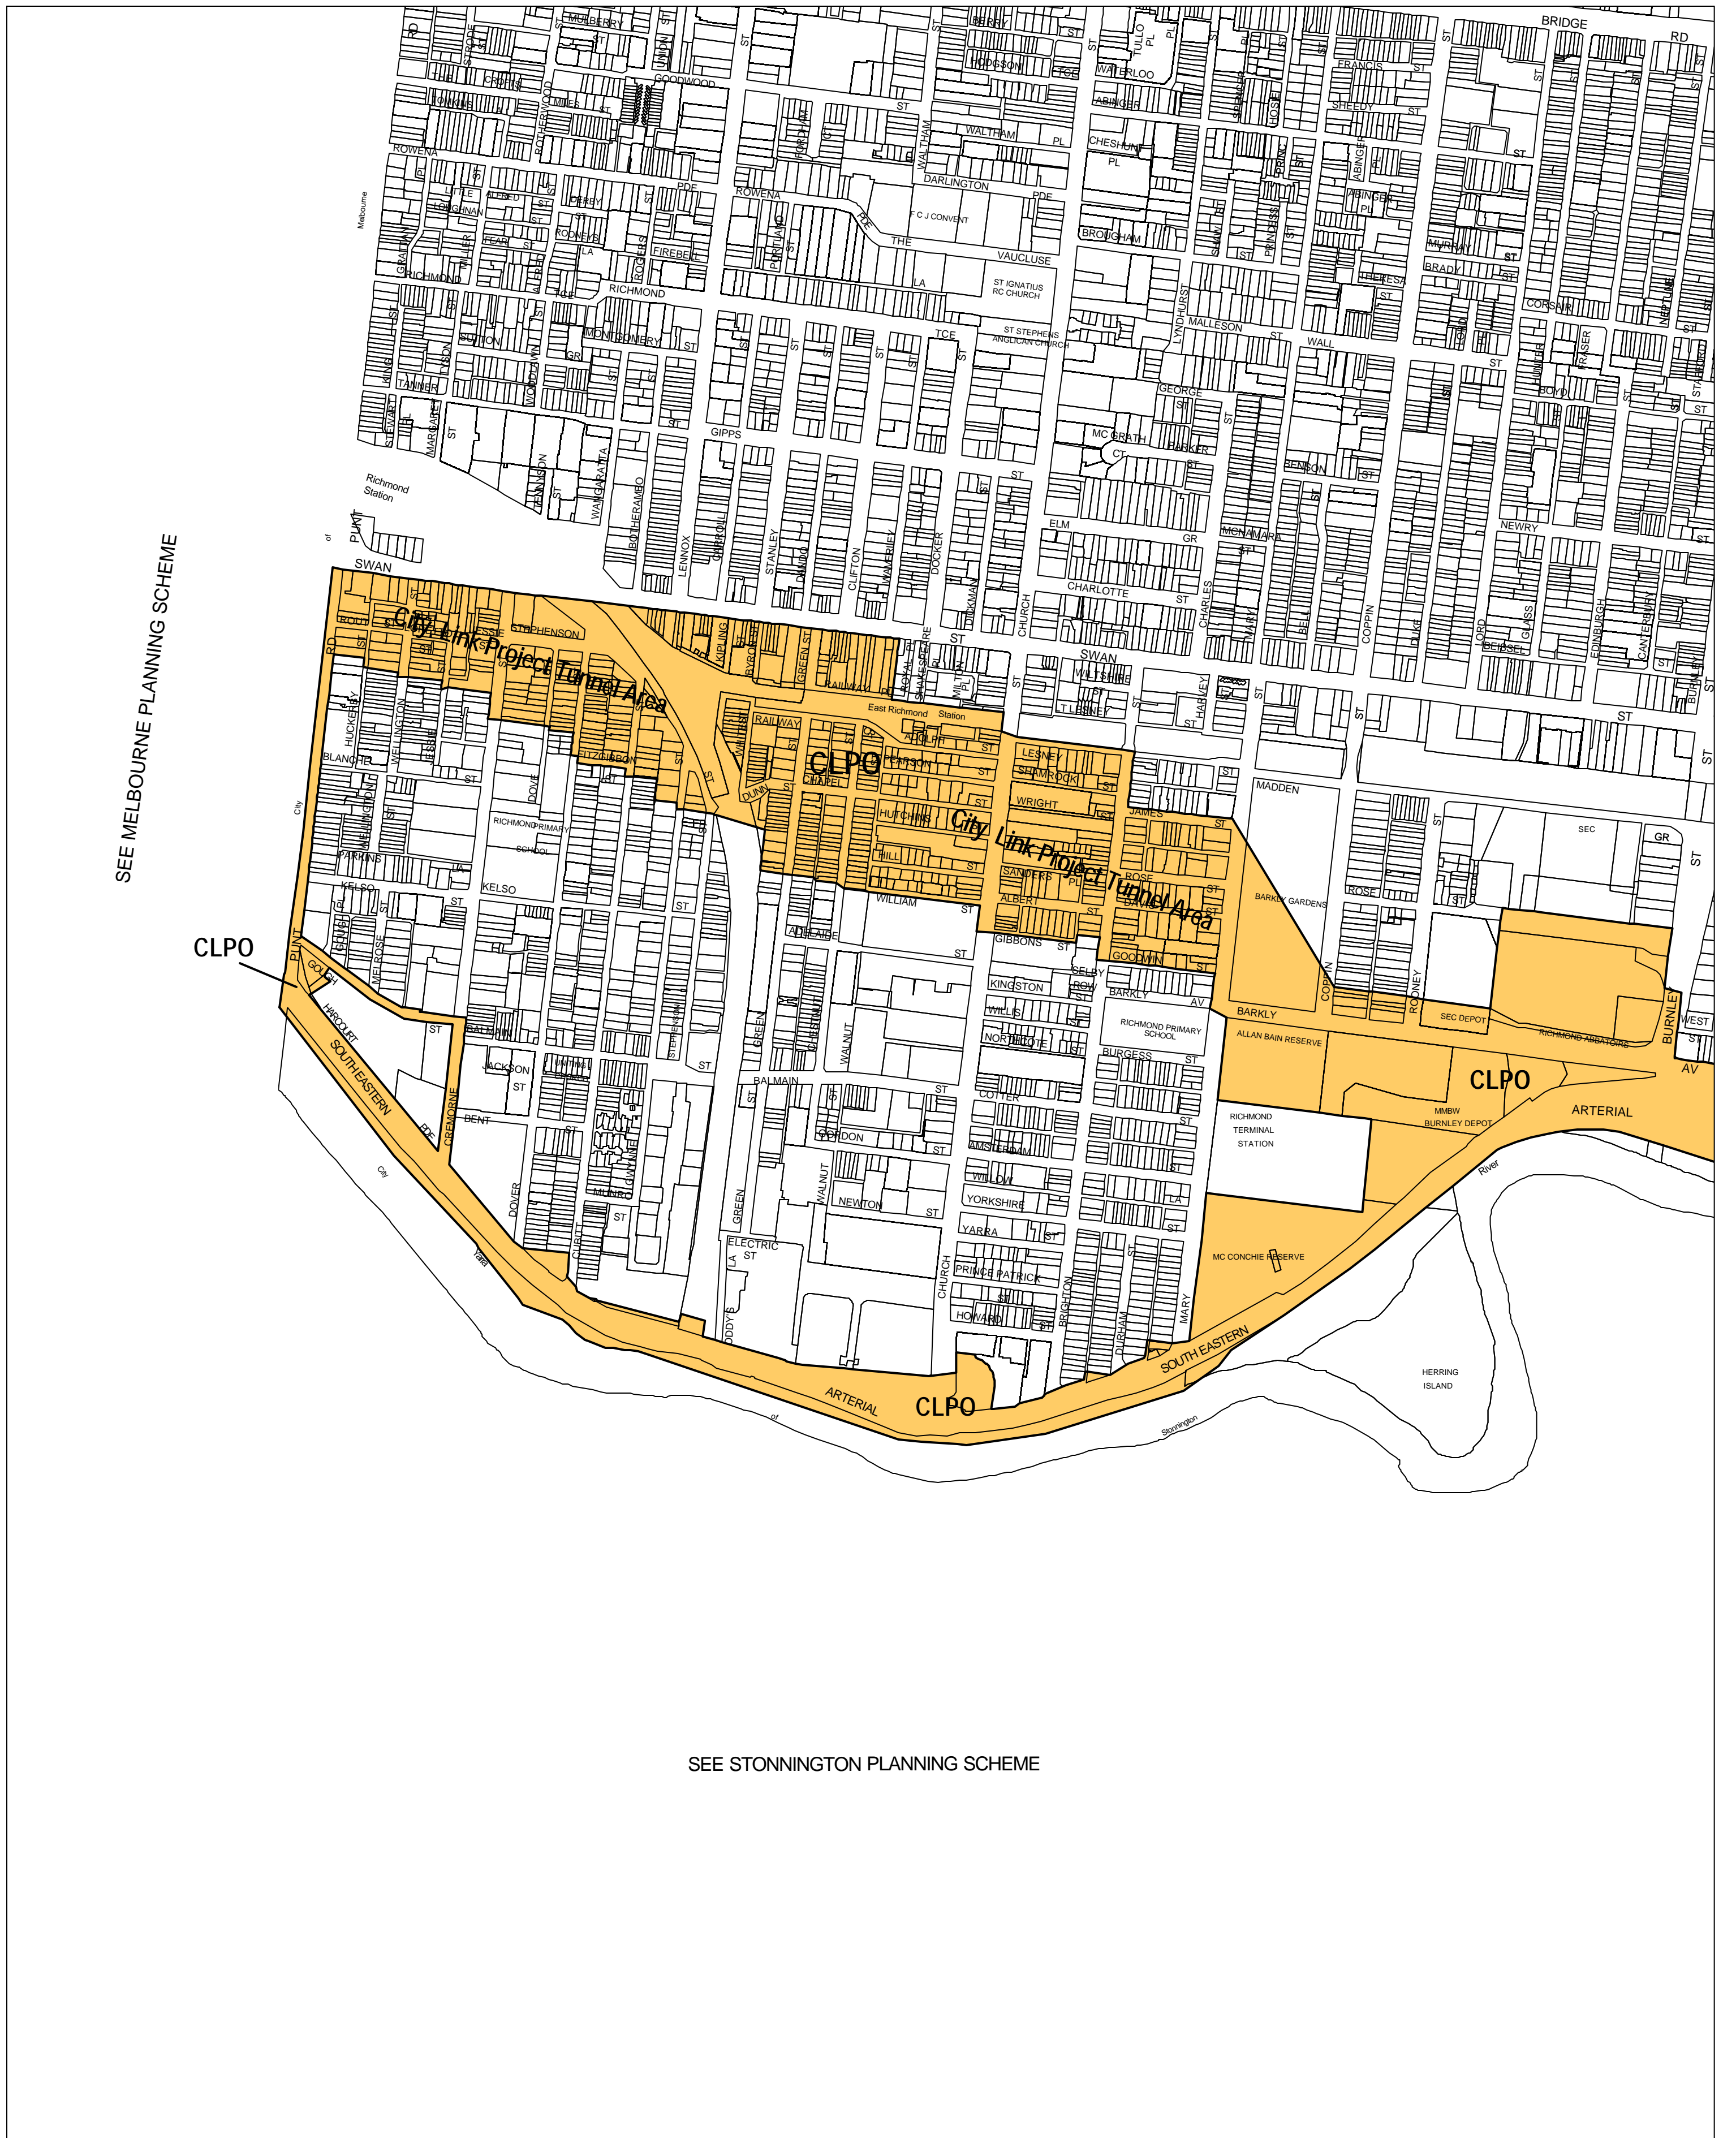

YARRA PLANNING SCHEME - LOCAL PROVISION

SEE MELBOURNE PLANNING SCHEME

SEE STONNINGTON PLANNING SCHEME

Overlays
City Link Project Overlay

100 200 300 400 500 m
AUSTRALIAN MAP GRID ZONE 55

INDEX TO ADJOINING METRIC SERIES MAP

Printed: 25/5/2007