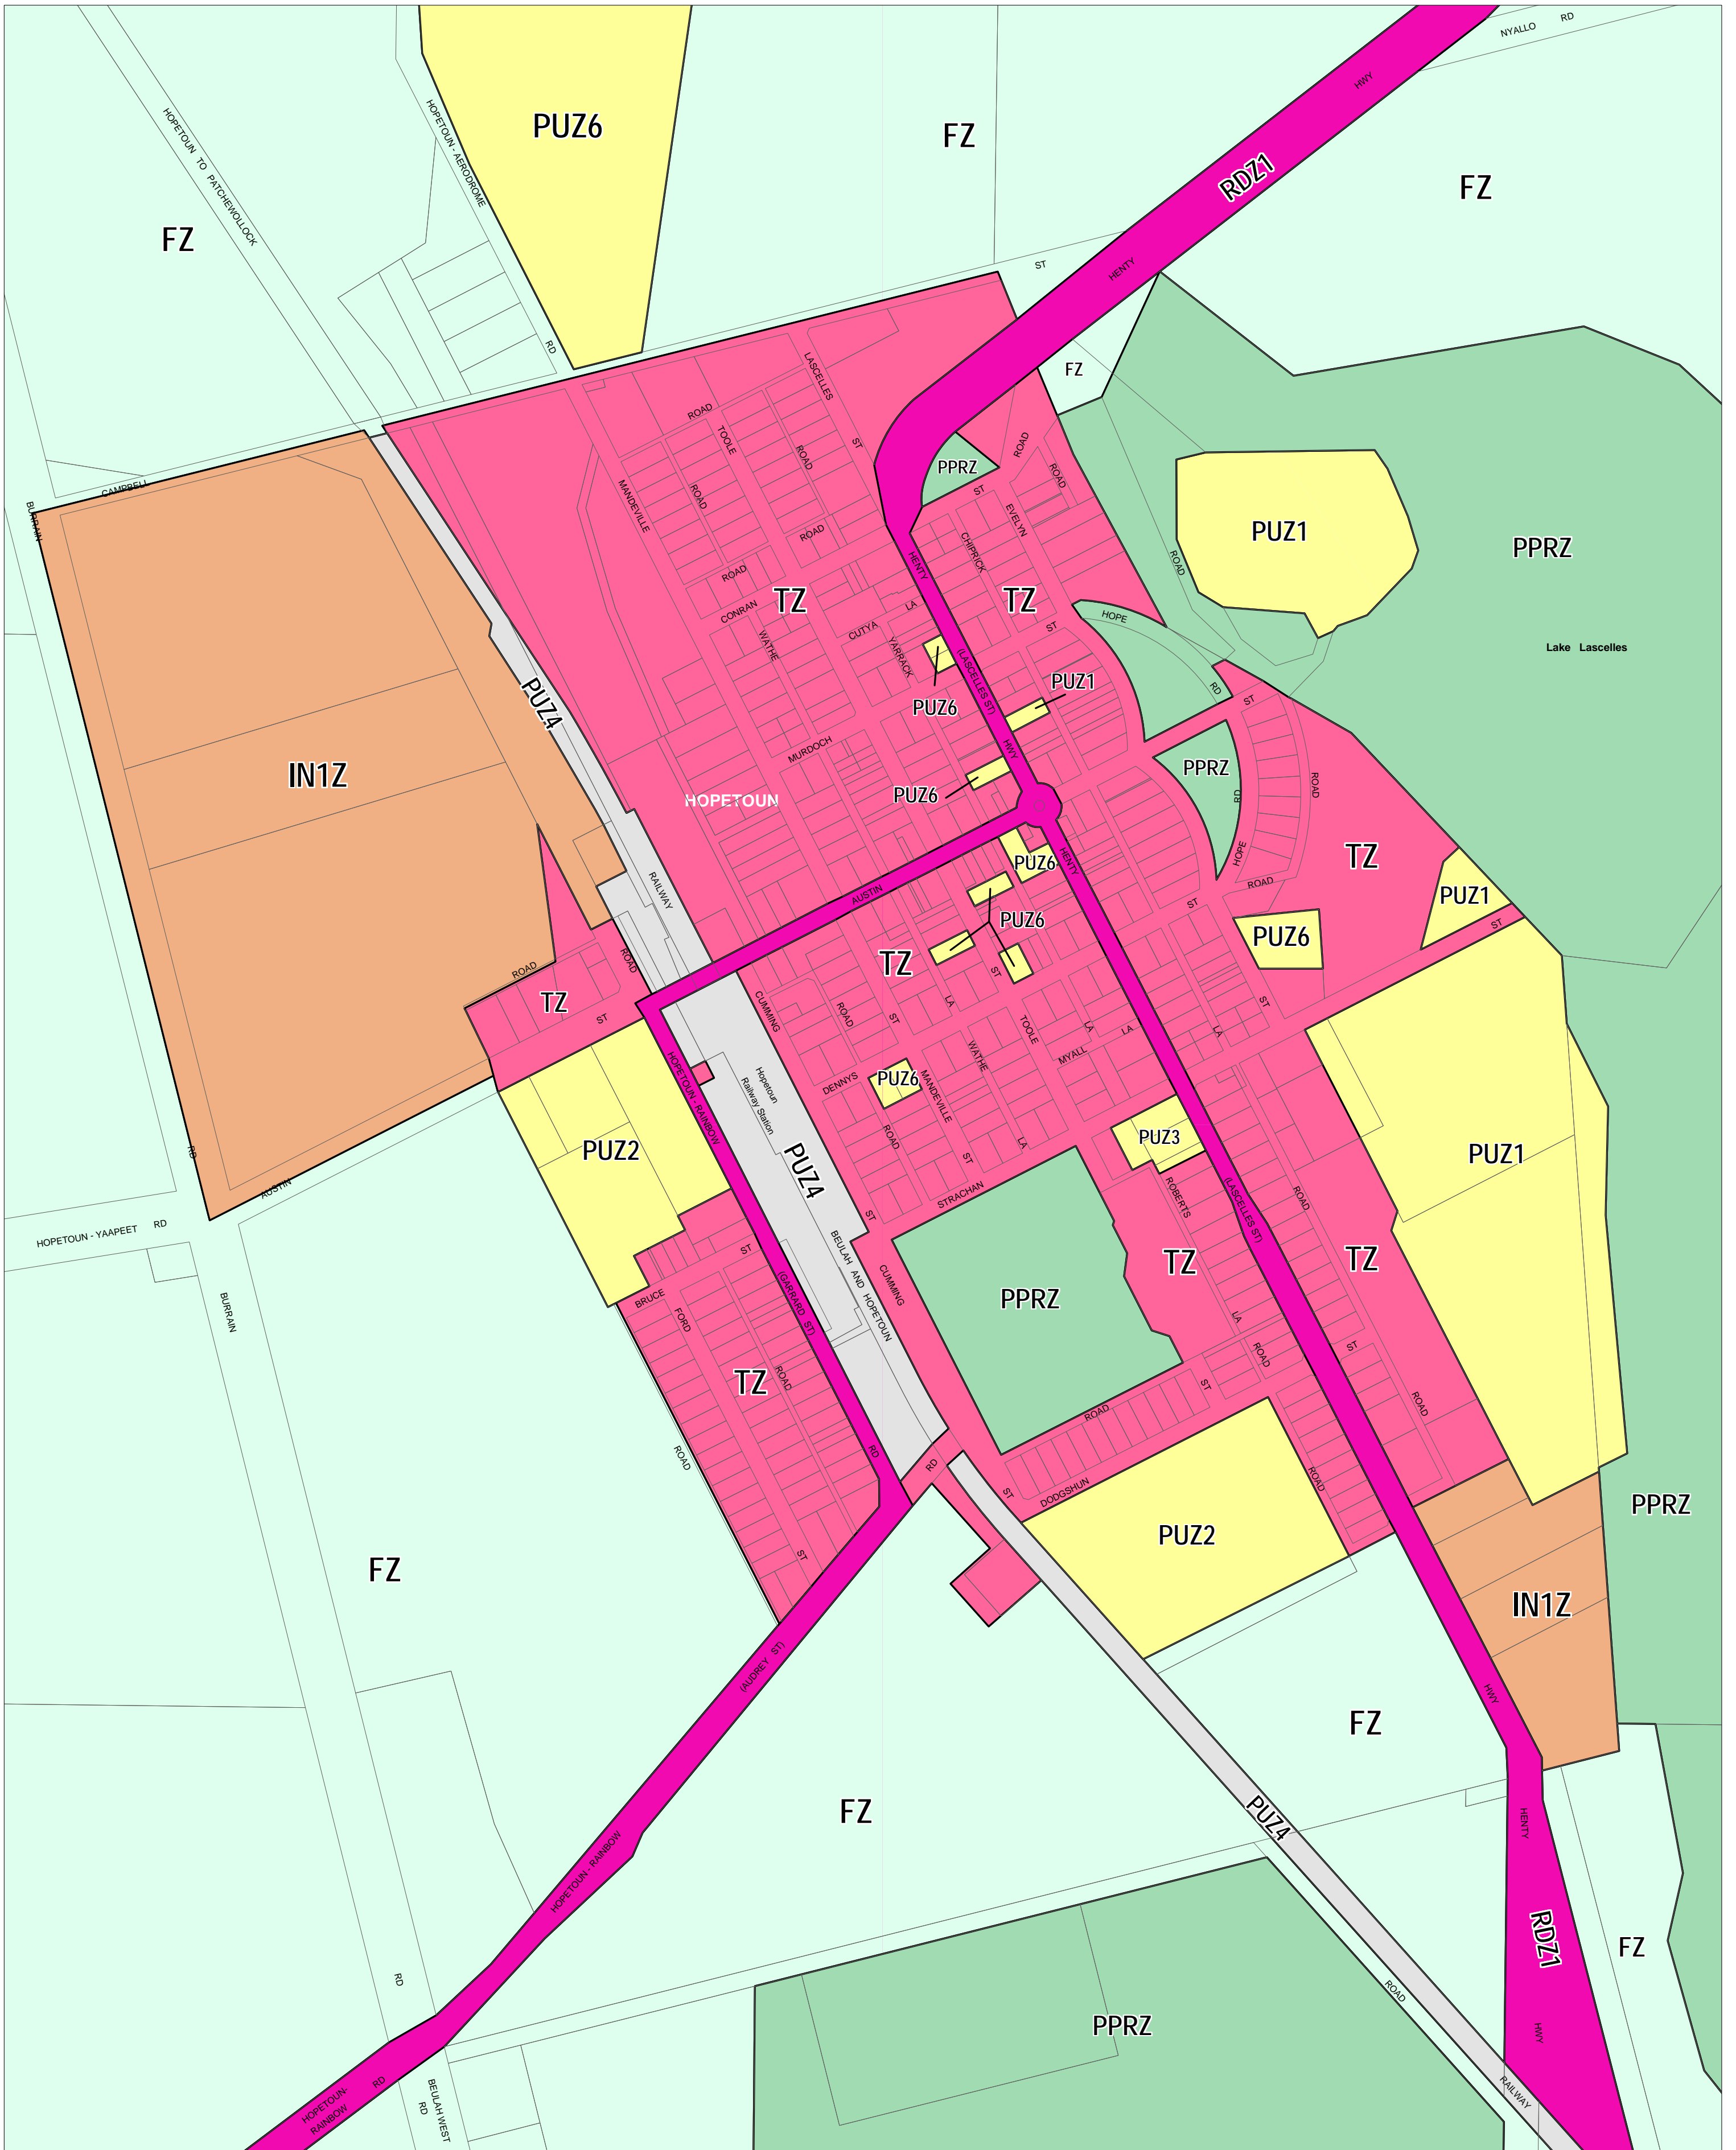

YARRIAMBIACK PLANNING SCHEME - LOCAL PROVISION

Industrial	Road Zone - Category 1
IN1Z Industrial 1 Zone	RDZ1 Road Zone - Category 1
Public Land	Residential
PPRZ Public Park And Recreation Zone	TZ Township Zone
PUZ2 Public Use Zone - Education	Rural
PUZ3 Public Use Zone - Health And Community	FZ Farming Zone
PUZ6 Public Use Zone - Local Government	
PUZ1 Public Use Zone - Service And Utility	
PUZ4 Public Use Zone - Transport	

INDEX TO ADJOINING METRIC SERIES MAP

1	2	3	4
5	6	7	8
9	10	11	12
13	14	15	16
17	18	19	20
21	22	23	24
25	26	27	28
29	30	31	32
33	34	35	36
37	38	39	40
41	42	43	44
45	46	47	48

Printed: 10/2/2012

AMENDMENT C17