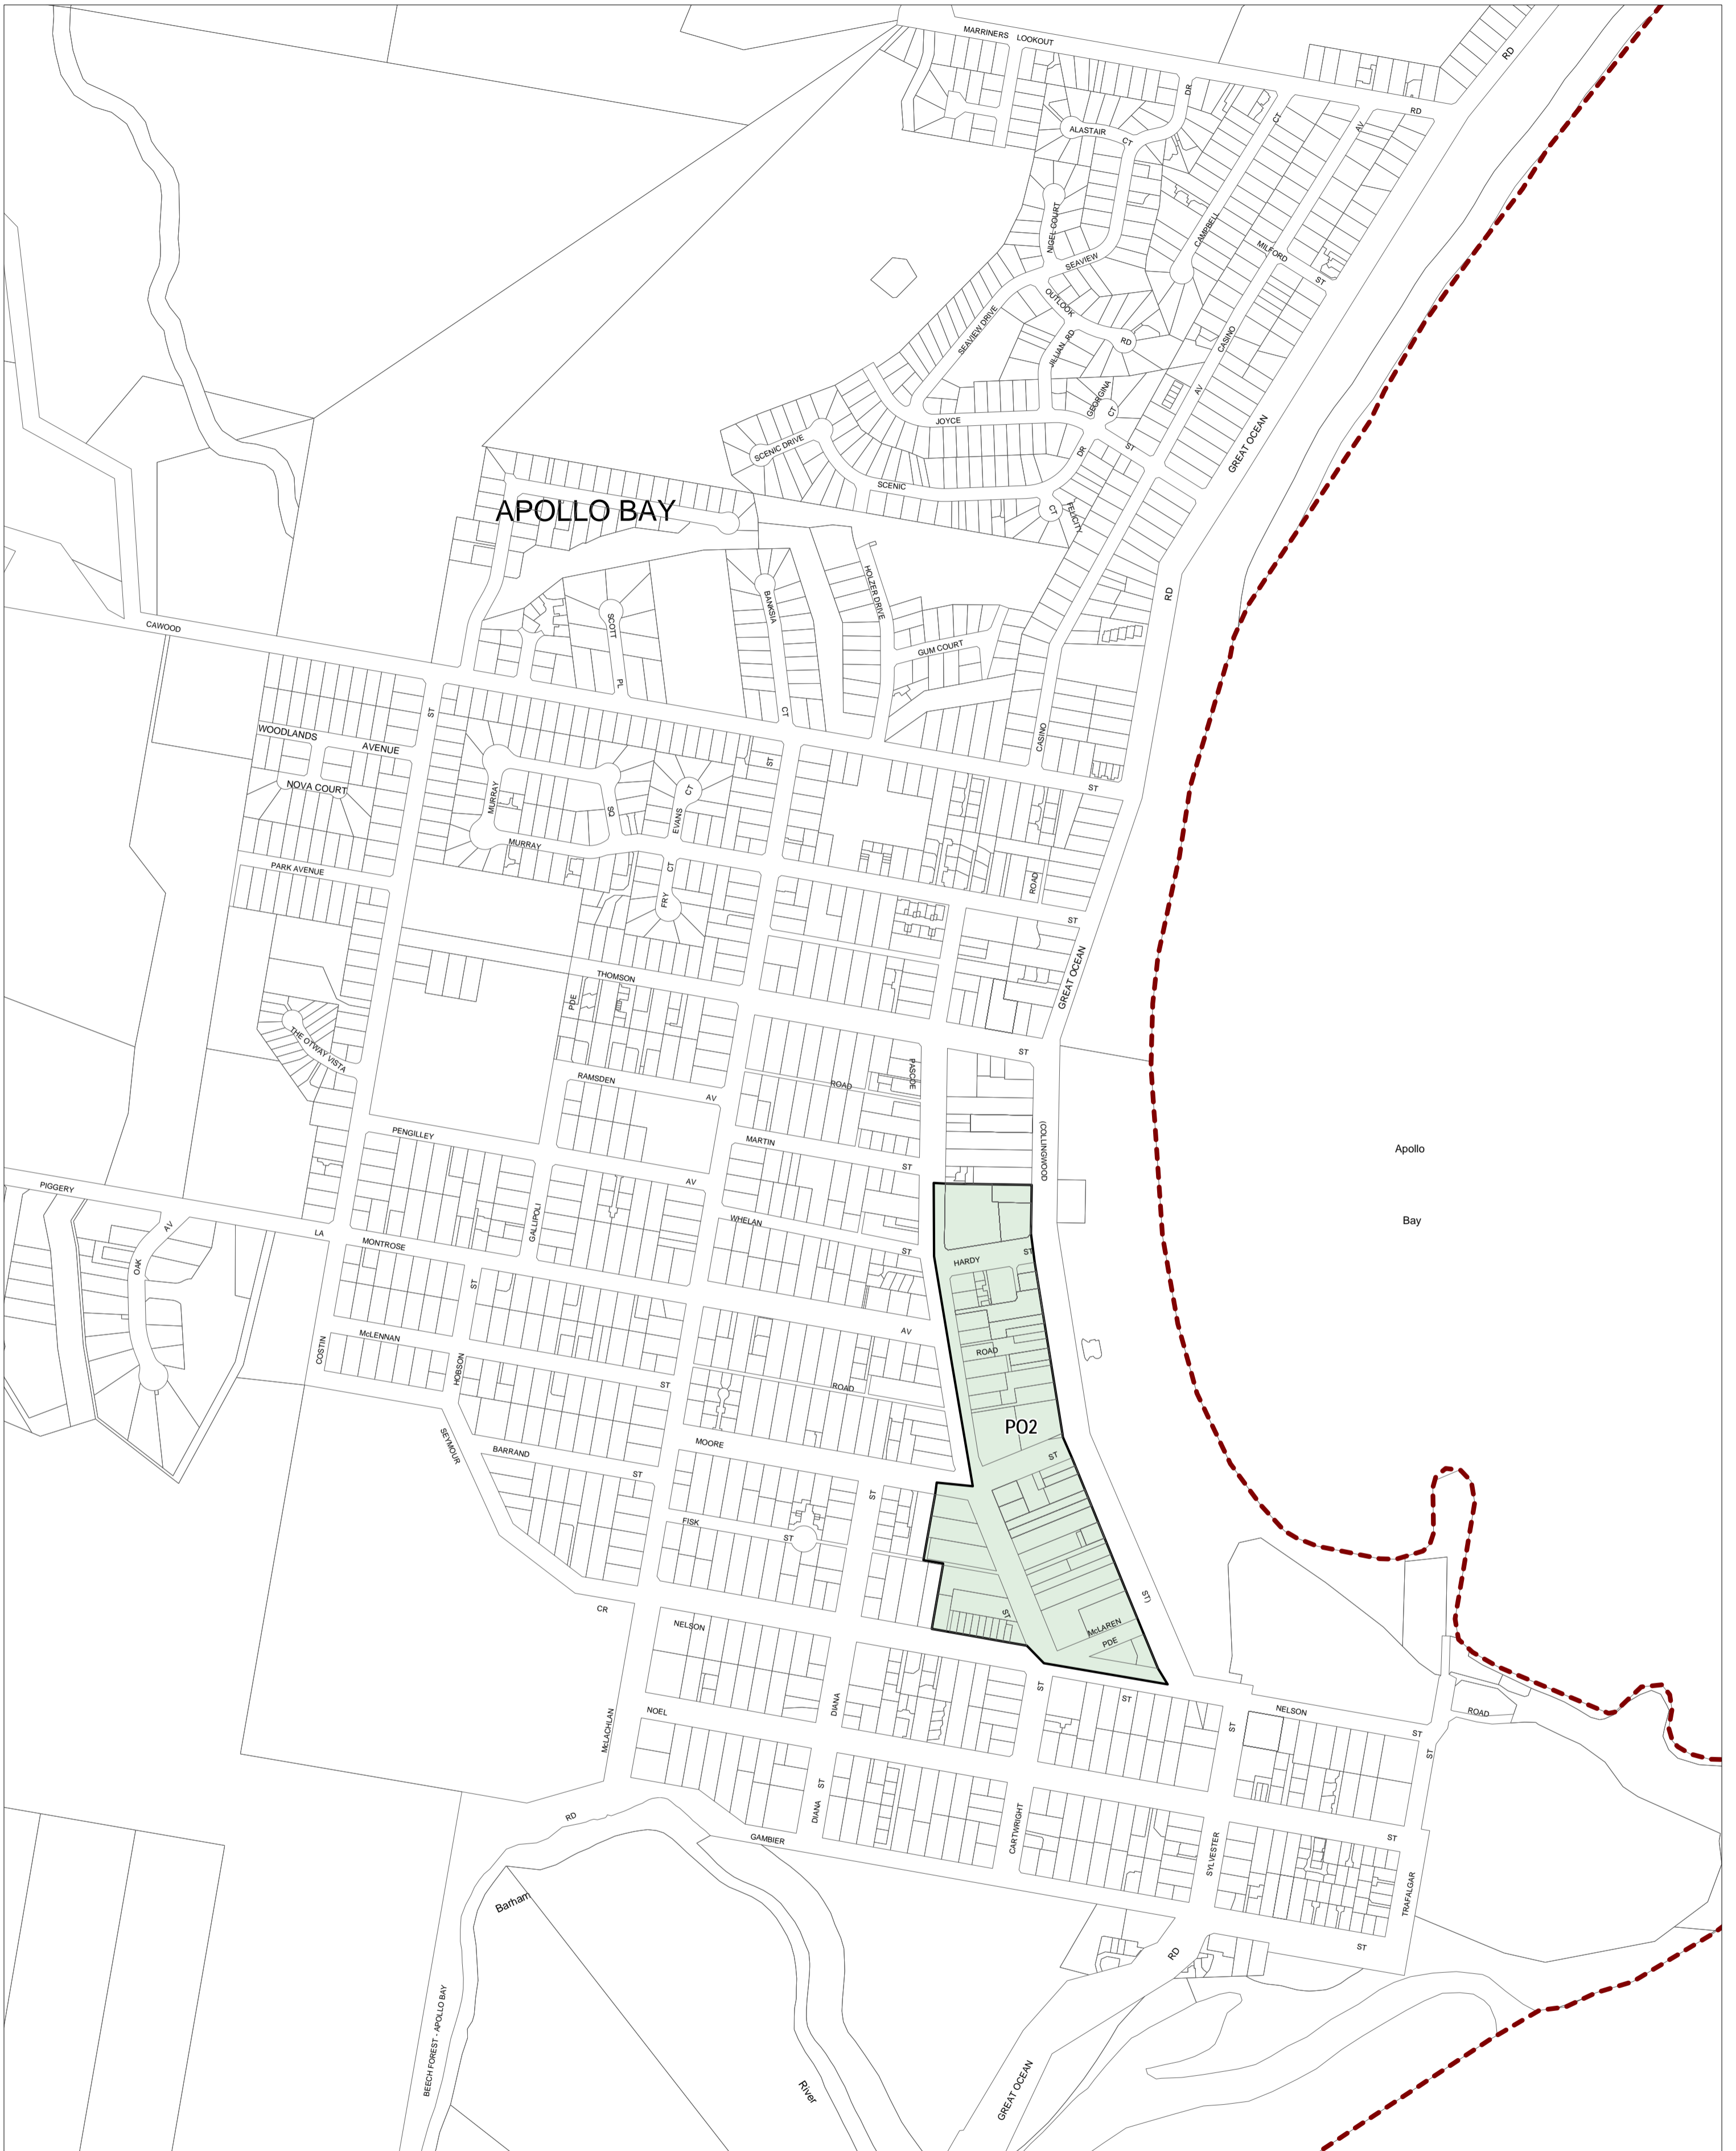

COLAC OTWAY PLANNING SCHEME - LOCAL PROVISION

Overlays

P02 Parking Overlay - Precinct 2

AUSTRALIAN MAP GRID ZONE 54

INDEX TO ADJOINING METRIC SERIES MAP

	1	2	4
	5g	9	12
14	15	16	18
19	20	21	22
25	26	27	

Printed: 4/10/2013

AMENDMENT C72 PT 2