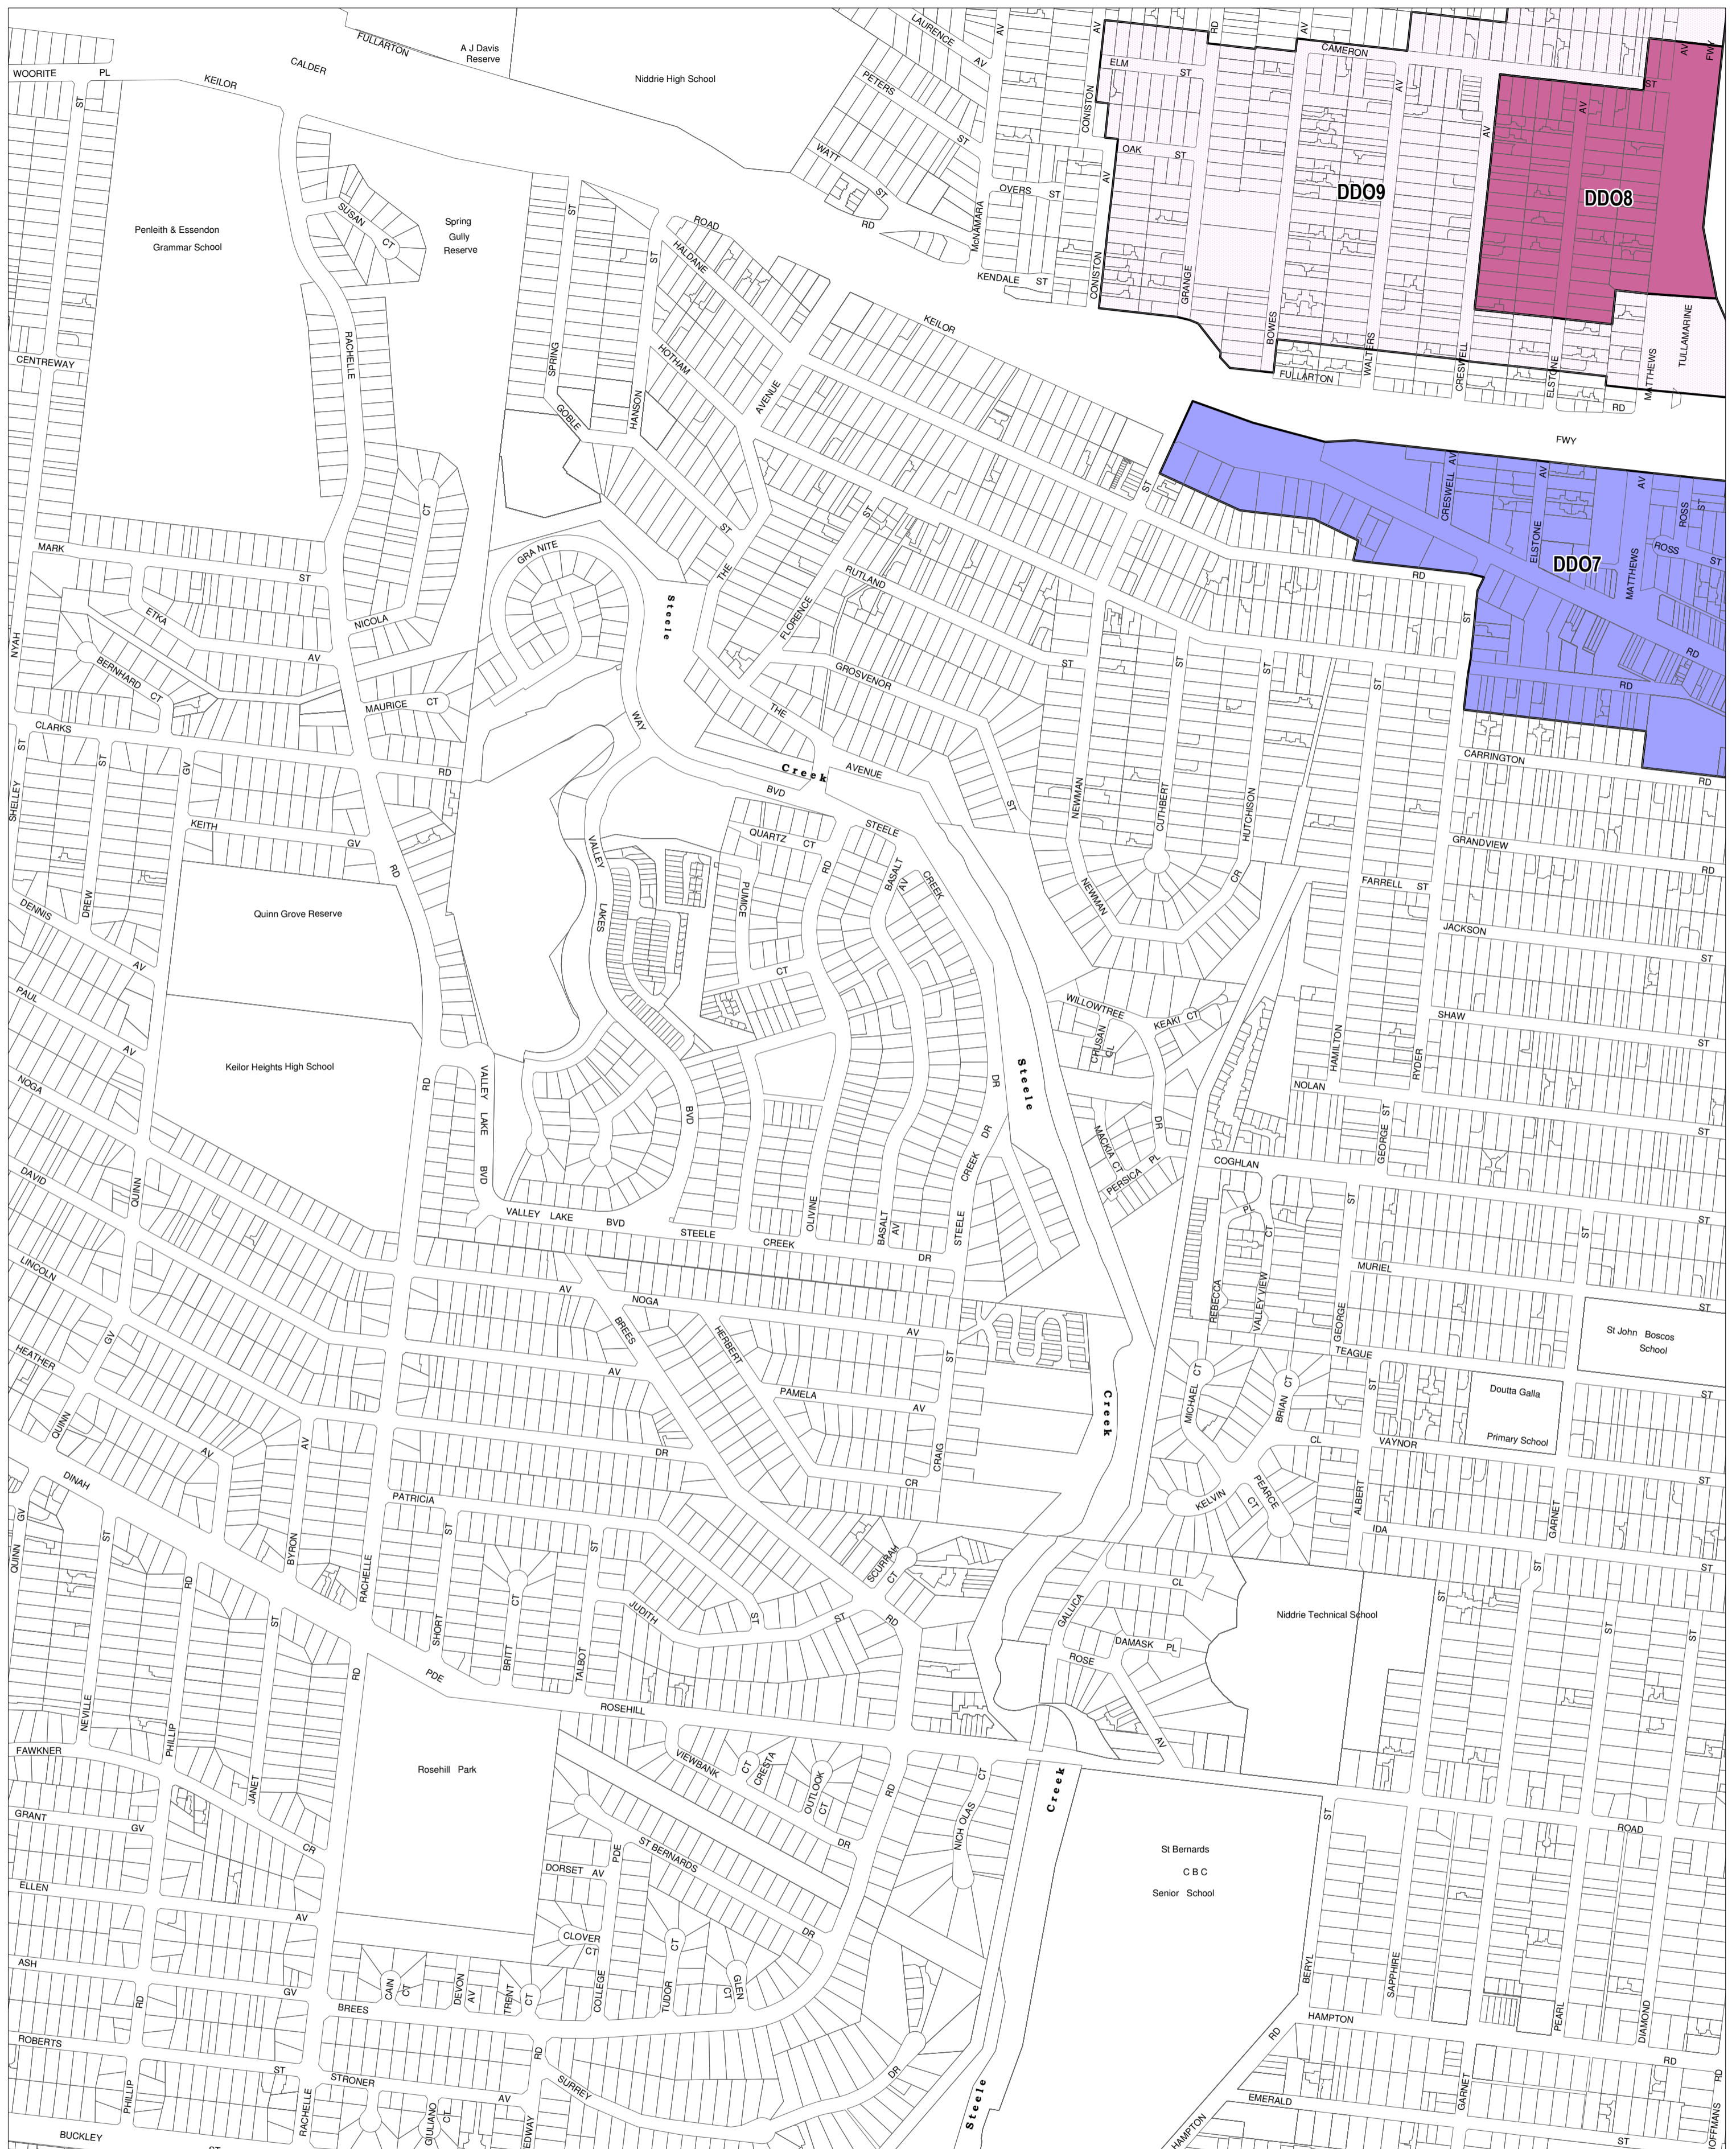

MOONEE VALLEY PLANNING SCHEME - LOCAL PROVISION

Overlays

- **DDO7** Design And Development Overlay - Schedule 7
- **DDO8** Design And Development Overlay - Schedule 8
- **DDO9** Design And Development Overlay - Schedule 9

100 0 100 200 300 400 500 m

AUSTRALIAN MAP GRID ZONE 55

INDEX TO ADJOINING METRIC SERIES MAP

1	2	3	4
5	6	7	8
9	10	11	12
13	14	15	16

Printed: 14/7/2014

AMENDMENT C121