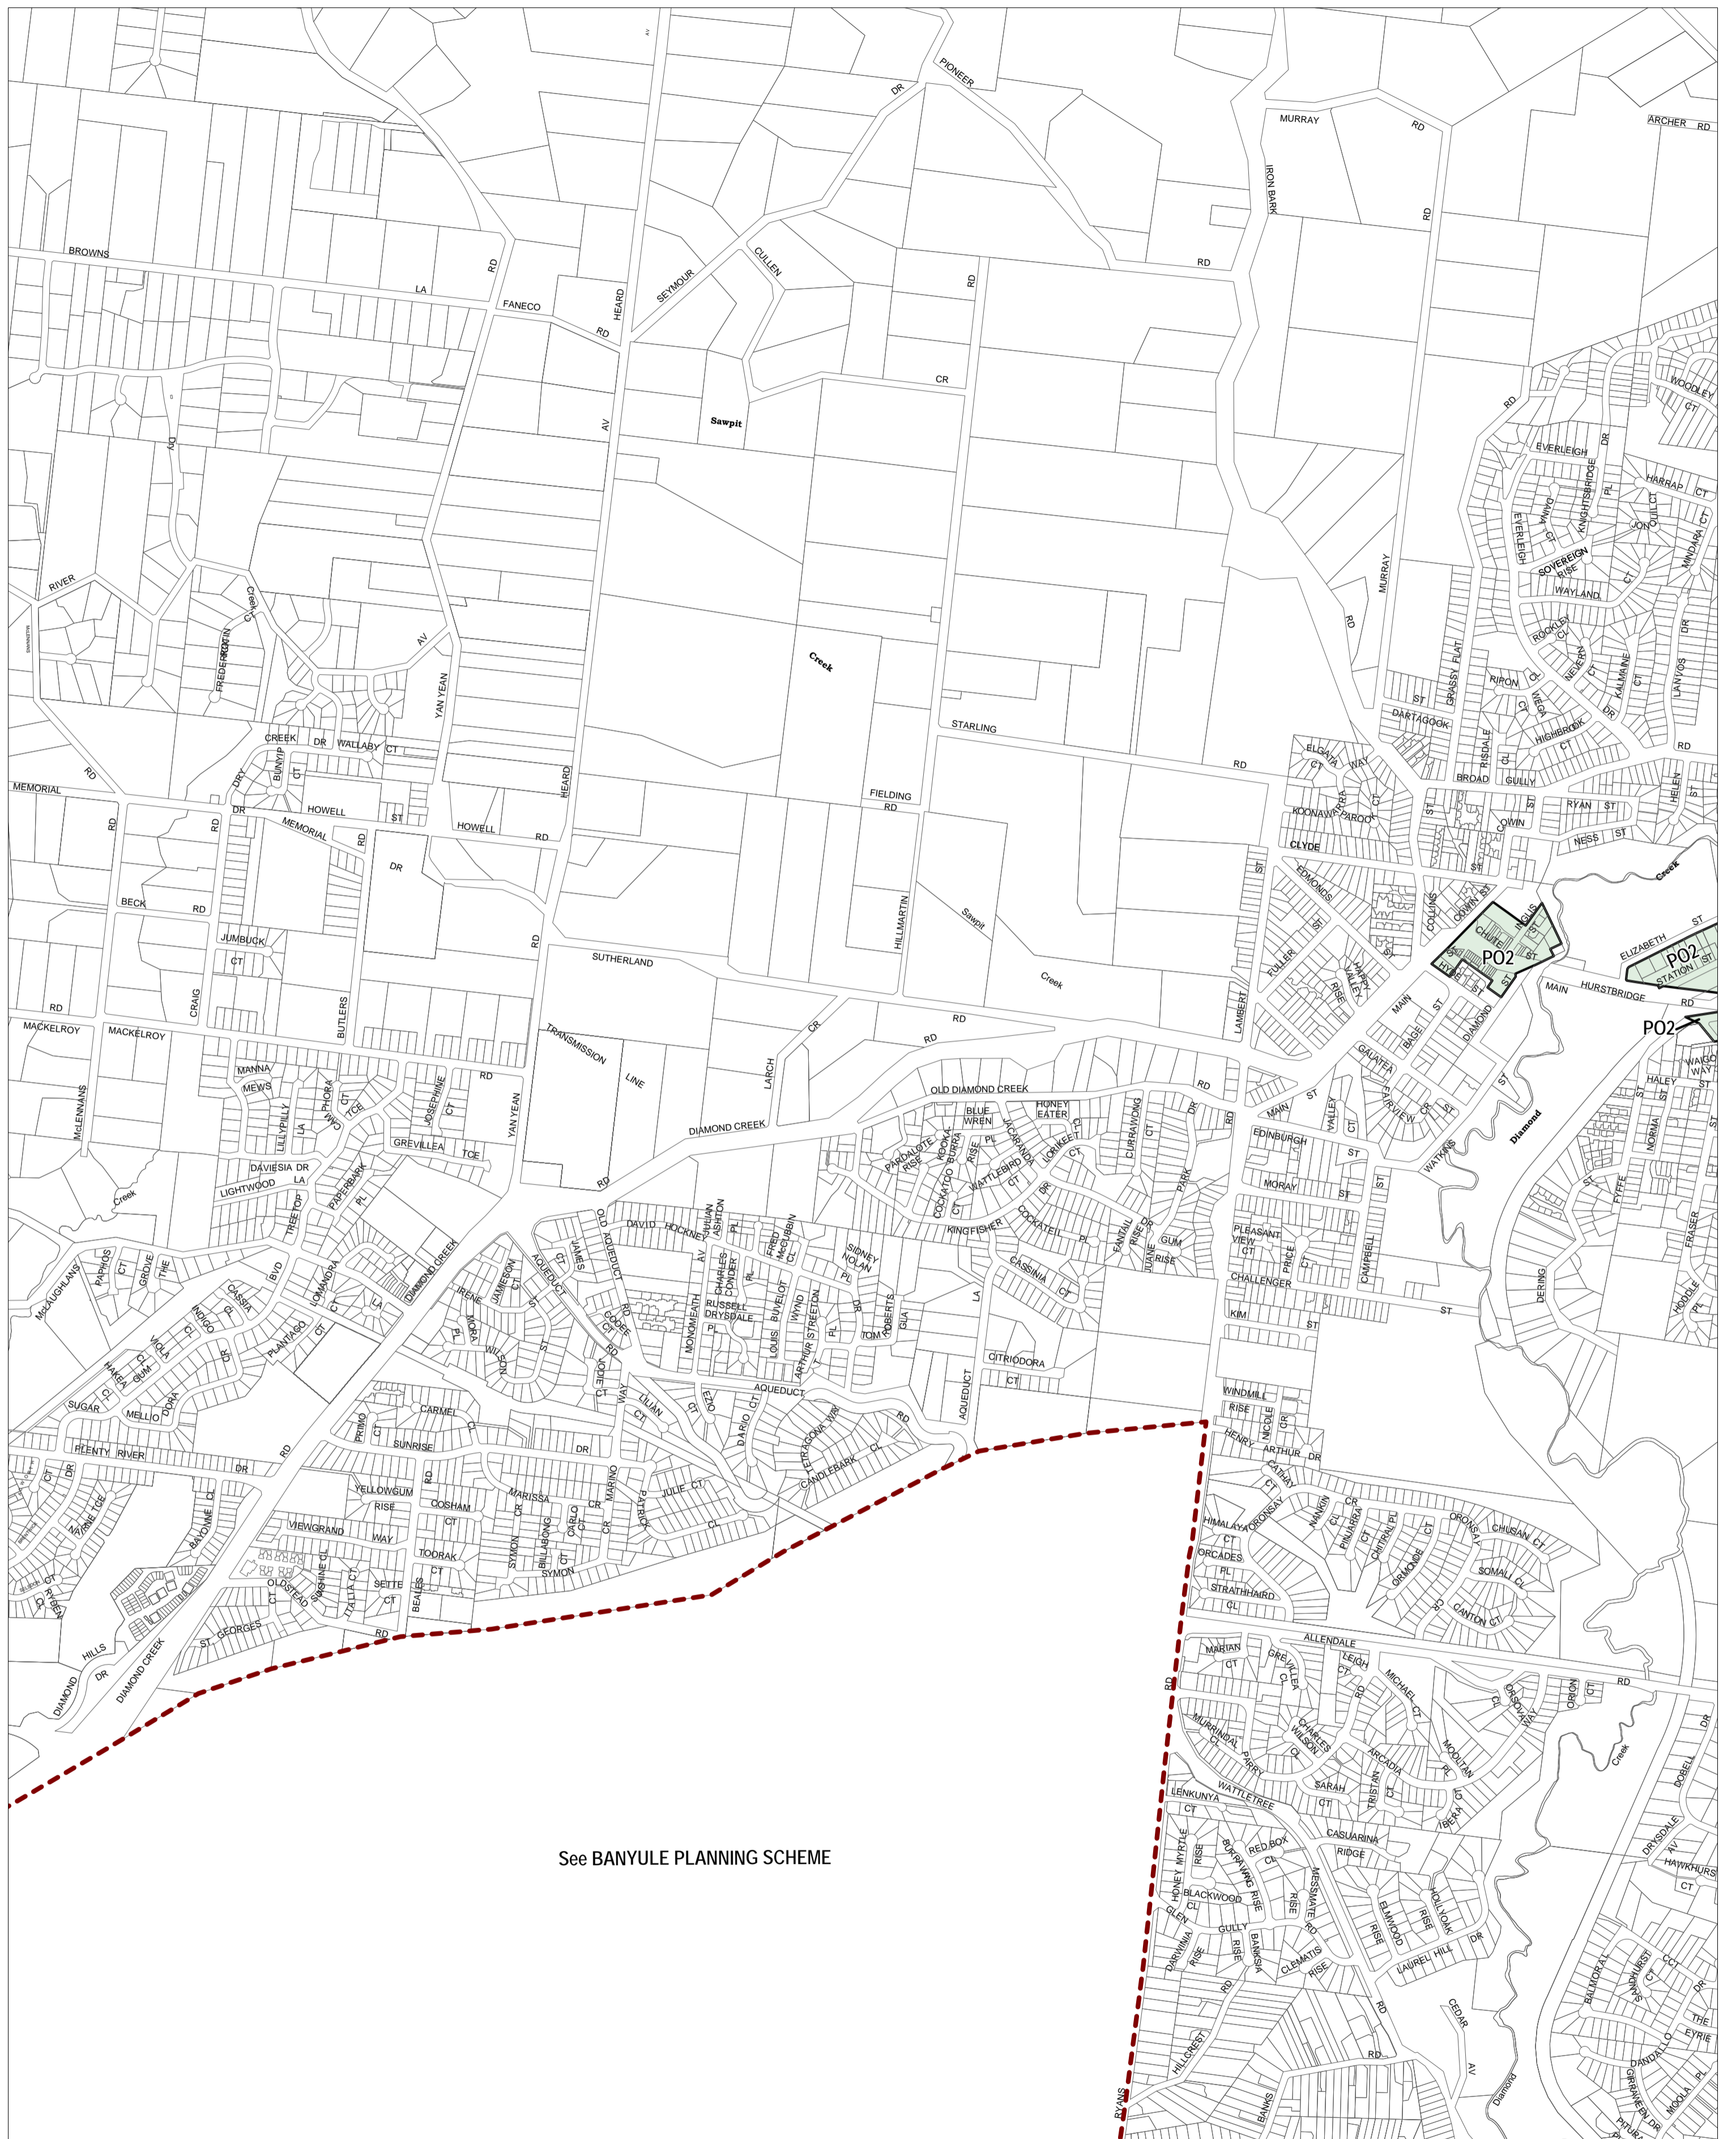

NILLUMBIK PLANNING SCHEME - LOCAL PROVISION

See BANYULE PLANNING SCHEME

Overlays

P02 Parking Overlay - Precinct 2

Printed: 19/9/2014

AMENDMENT C53