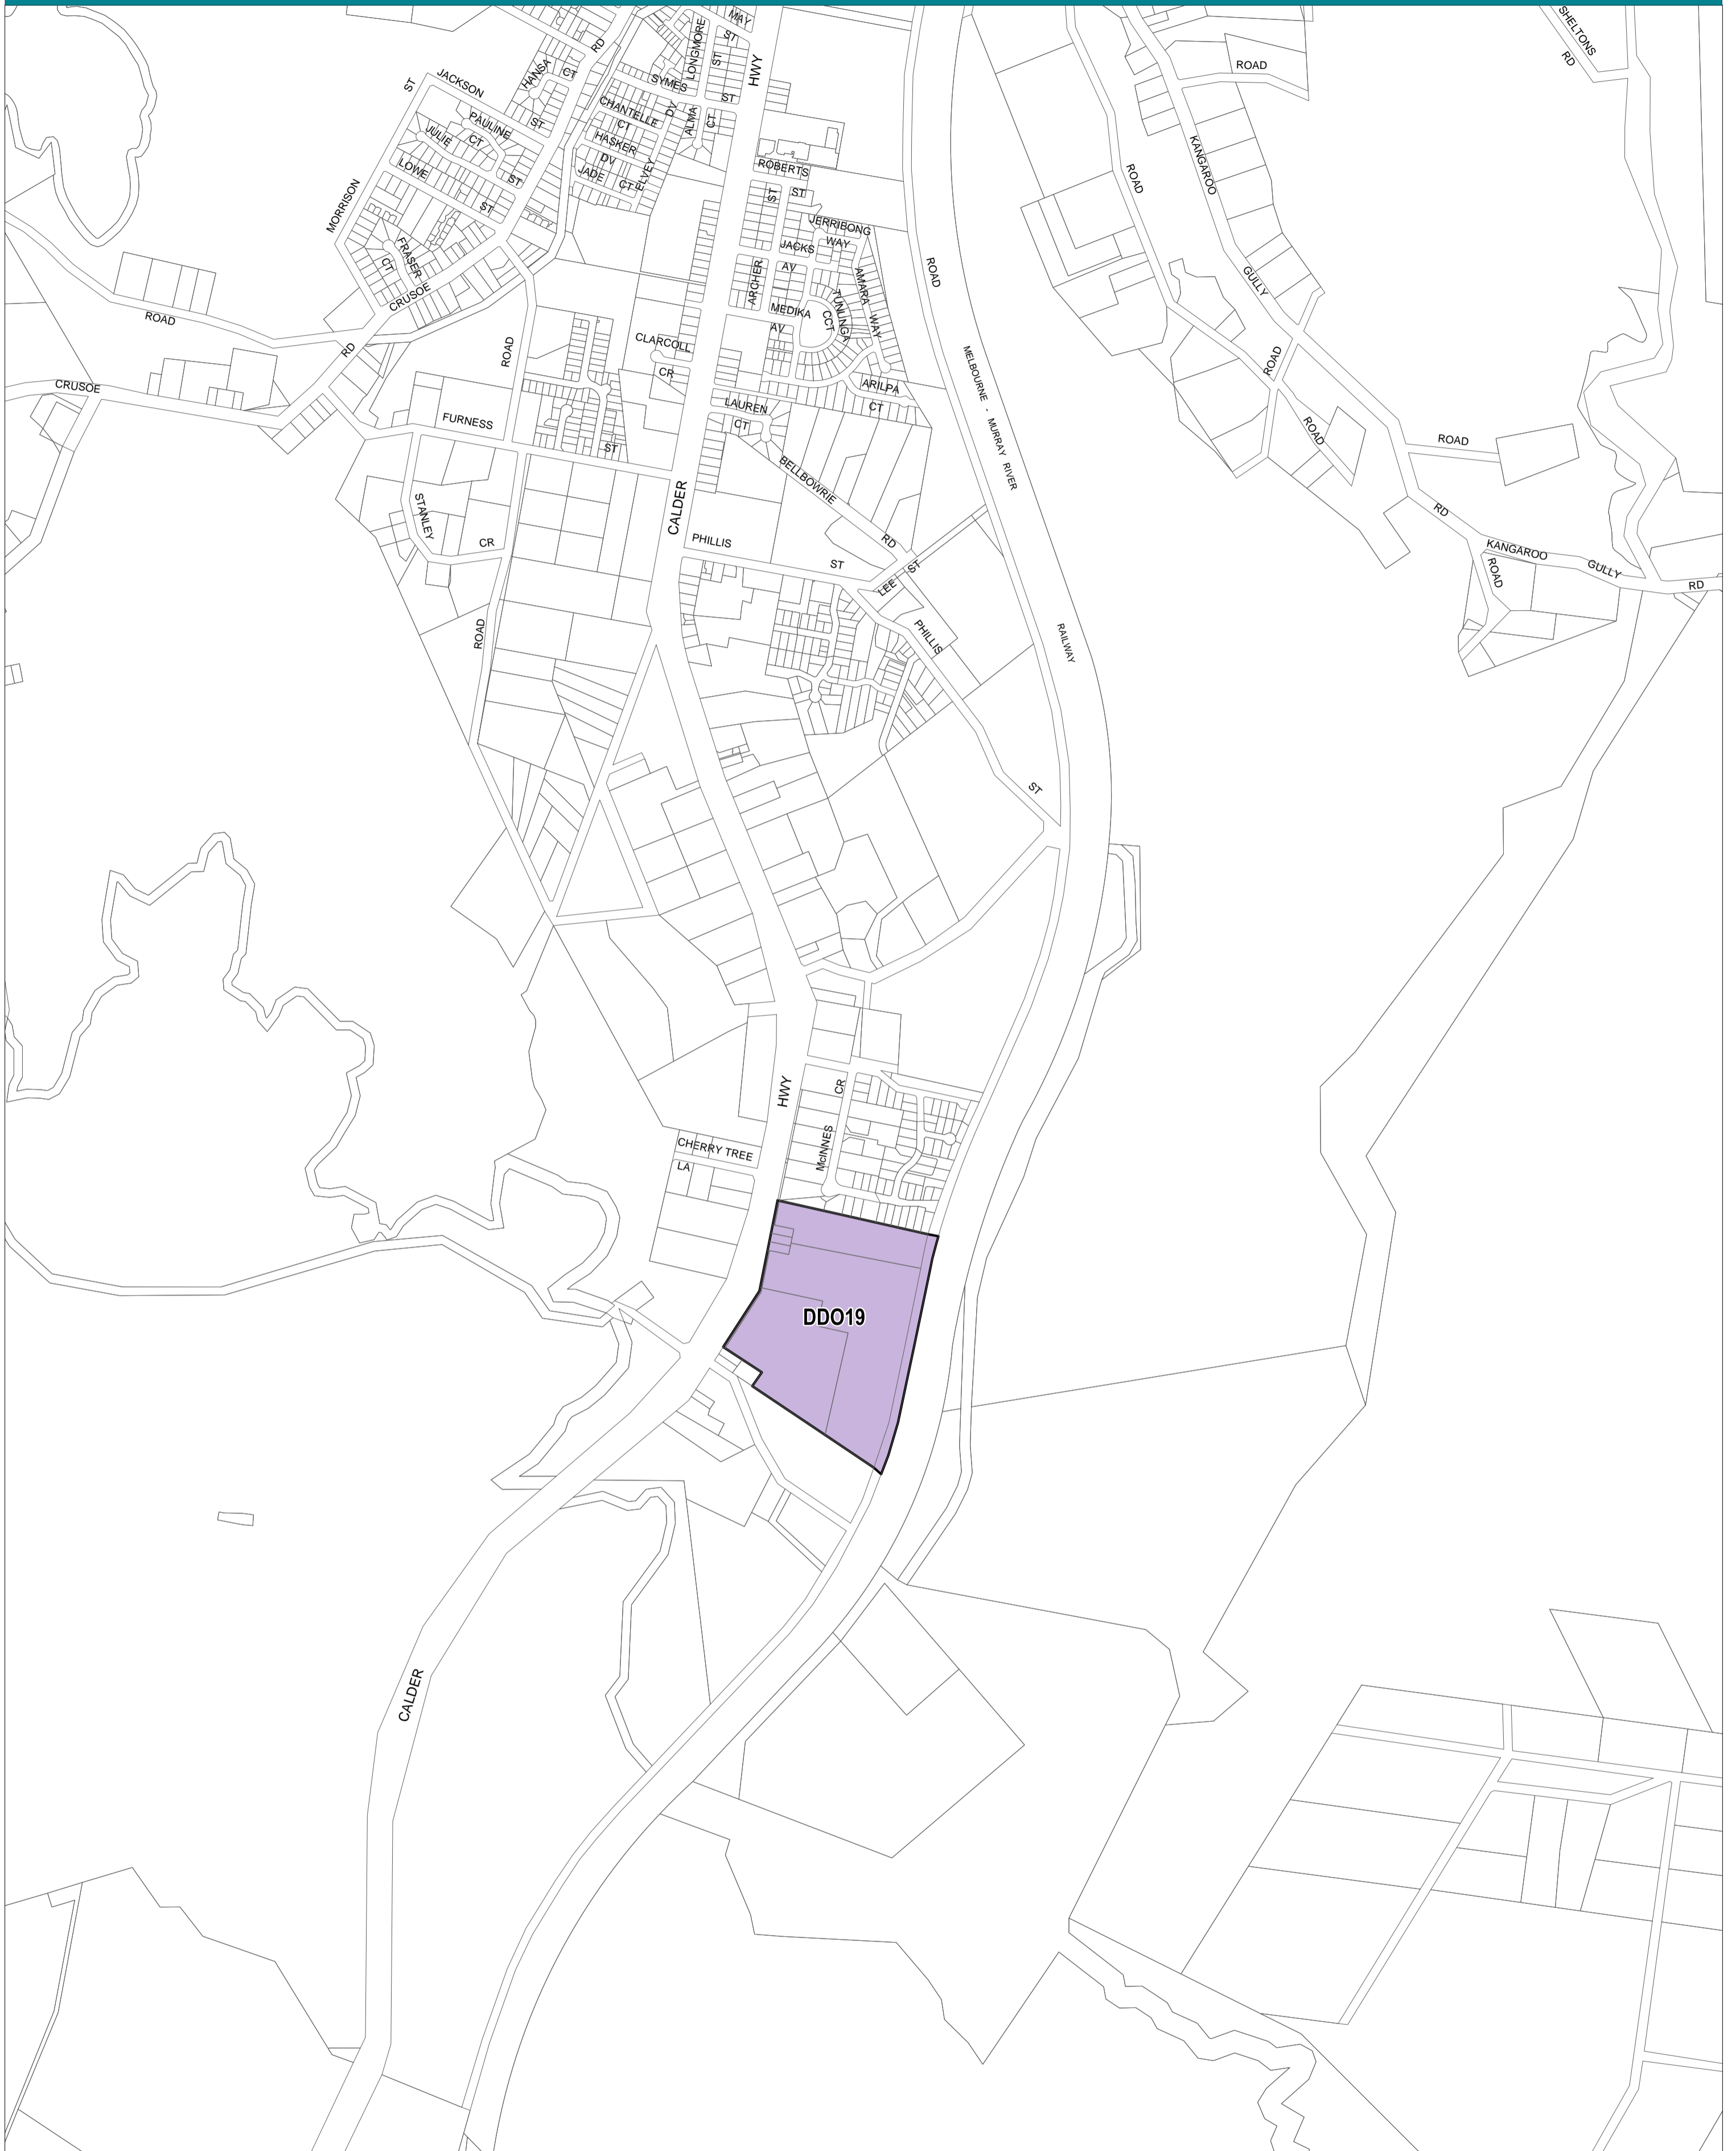

GREATER BENDIGO PLANNING SCHEME - LOCAL PROVISION

Overlays

- DDO19 Design And Development Overlay - Schedule 19

AUSTRALIAN MAP GRID ZONE 55

PREPARED BY: Planning Mapping Services

Environment, Land, Water and Planning

Printed: 5/2/2016

AMENDMENT C200