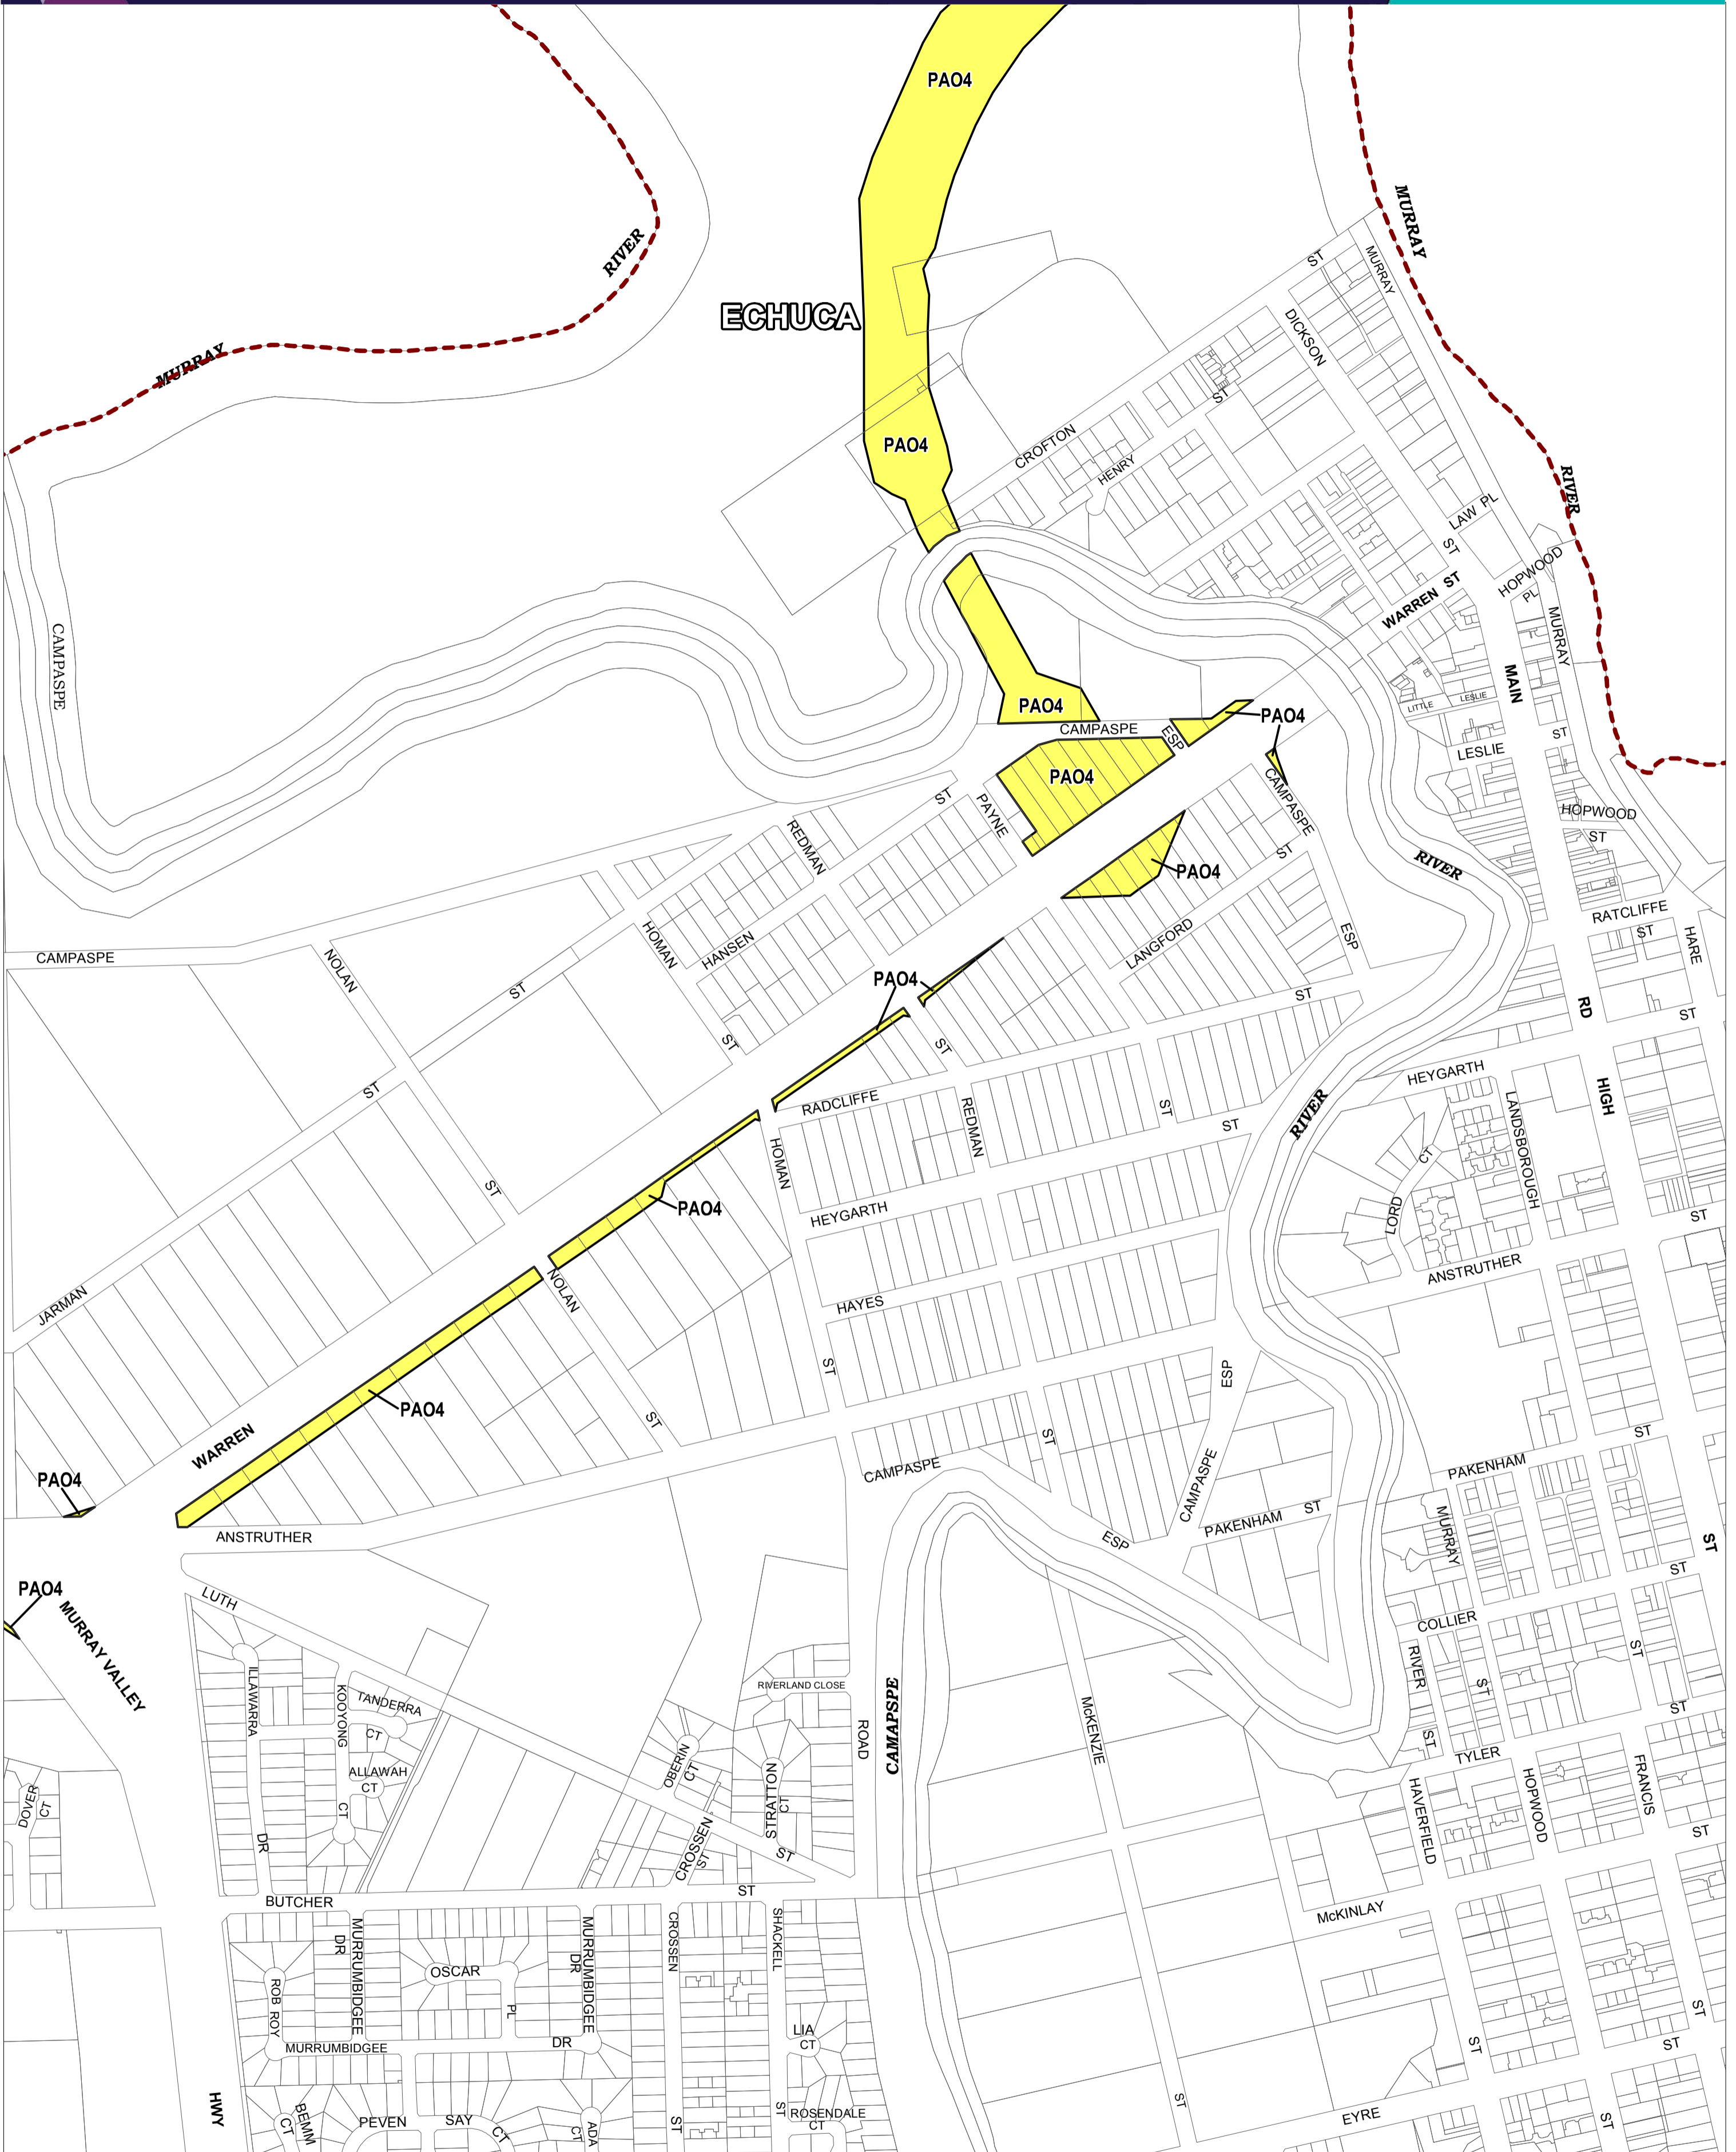

CAMPASPE PLANNING SCHEME - LOCAL PROVISION

Overlays
PAO4 Public Acquisition Overlay 4

Municipal Boundary

200 0 200 m

AUSTRALIAN MAP GRID ZONE 55

PREPARED BY: Planning Mapping Services

Printed: 25/11/2016

AMENDMENT C103

VICTORIA
State Government

Environment,
Land, Water
and Planning

INDEX TO ADJOINING
SCHEME MAPS

12	2	4
5	6	12
16	17	22
28	29	31
36	37	38