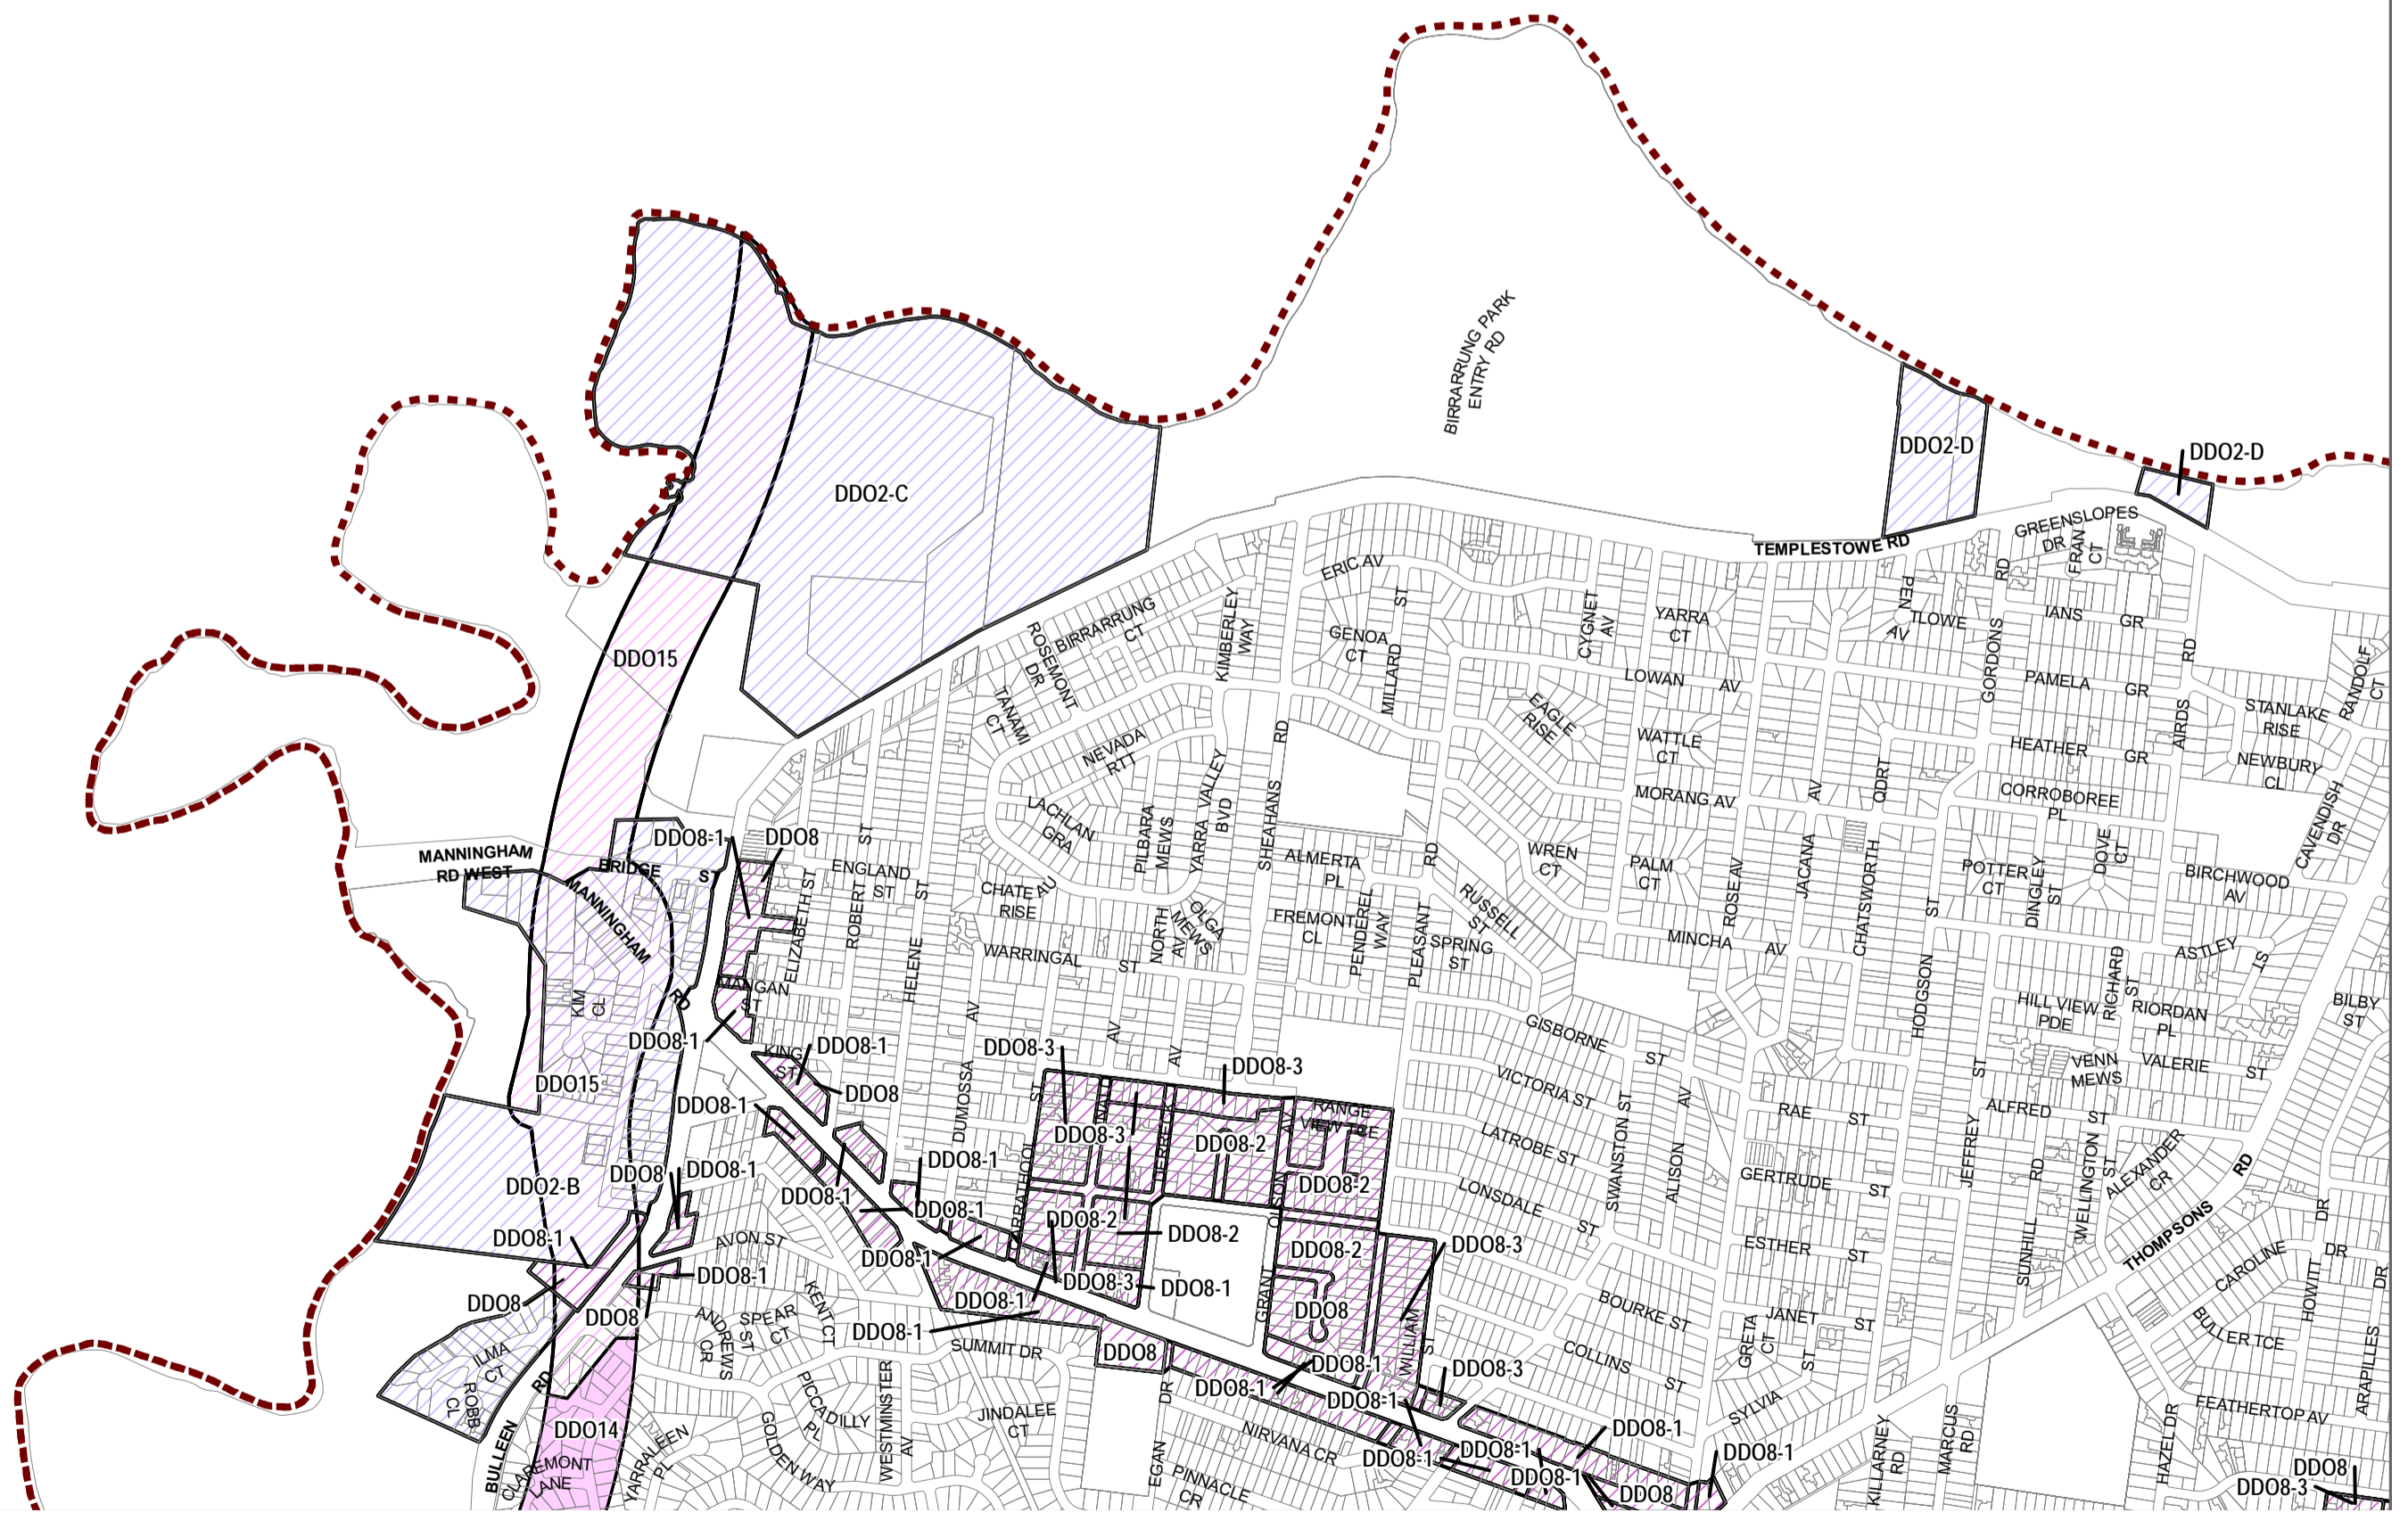

DAREBIN CITY

BANYULE CITY

- LEGEND**
- DDO2 - Design and Development Overlay - Schedule 2
  - DDO8 - Design and Development Overlay - Schedule 8
  - DDO14 - Design and Development Overlay - Schedule 14
  - DDO15 - Design and Development Overlay - Schedule 15

© The State of Victoria Department of Environment, Land, Water and Planning 2020

Planning Group  
**AMENDMENT GC98**  
 Printed: 2/01/2020

INDEX TO ADJOINING SCHEME MAPS