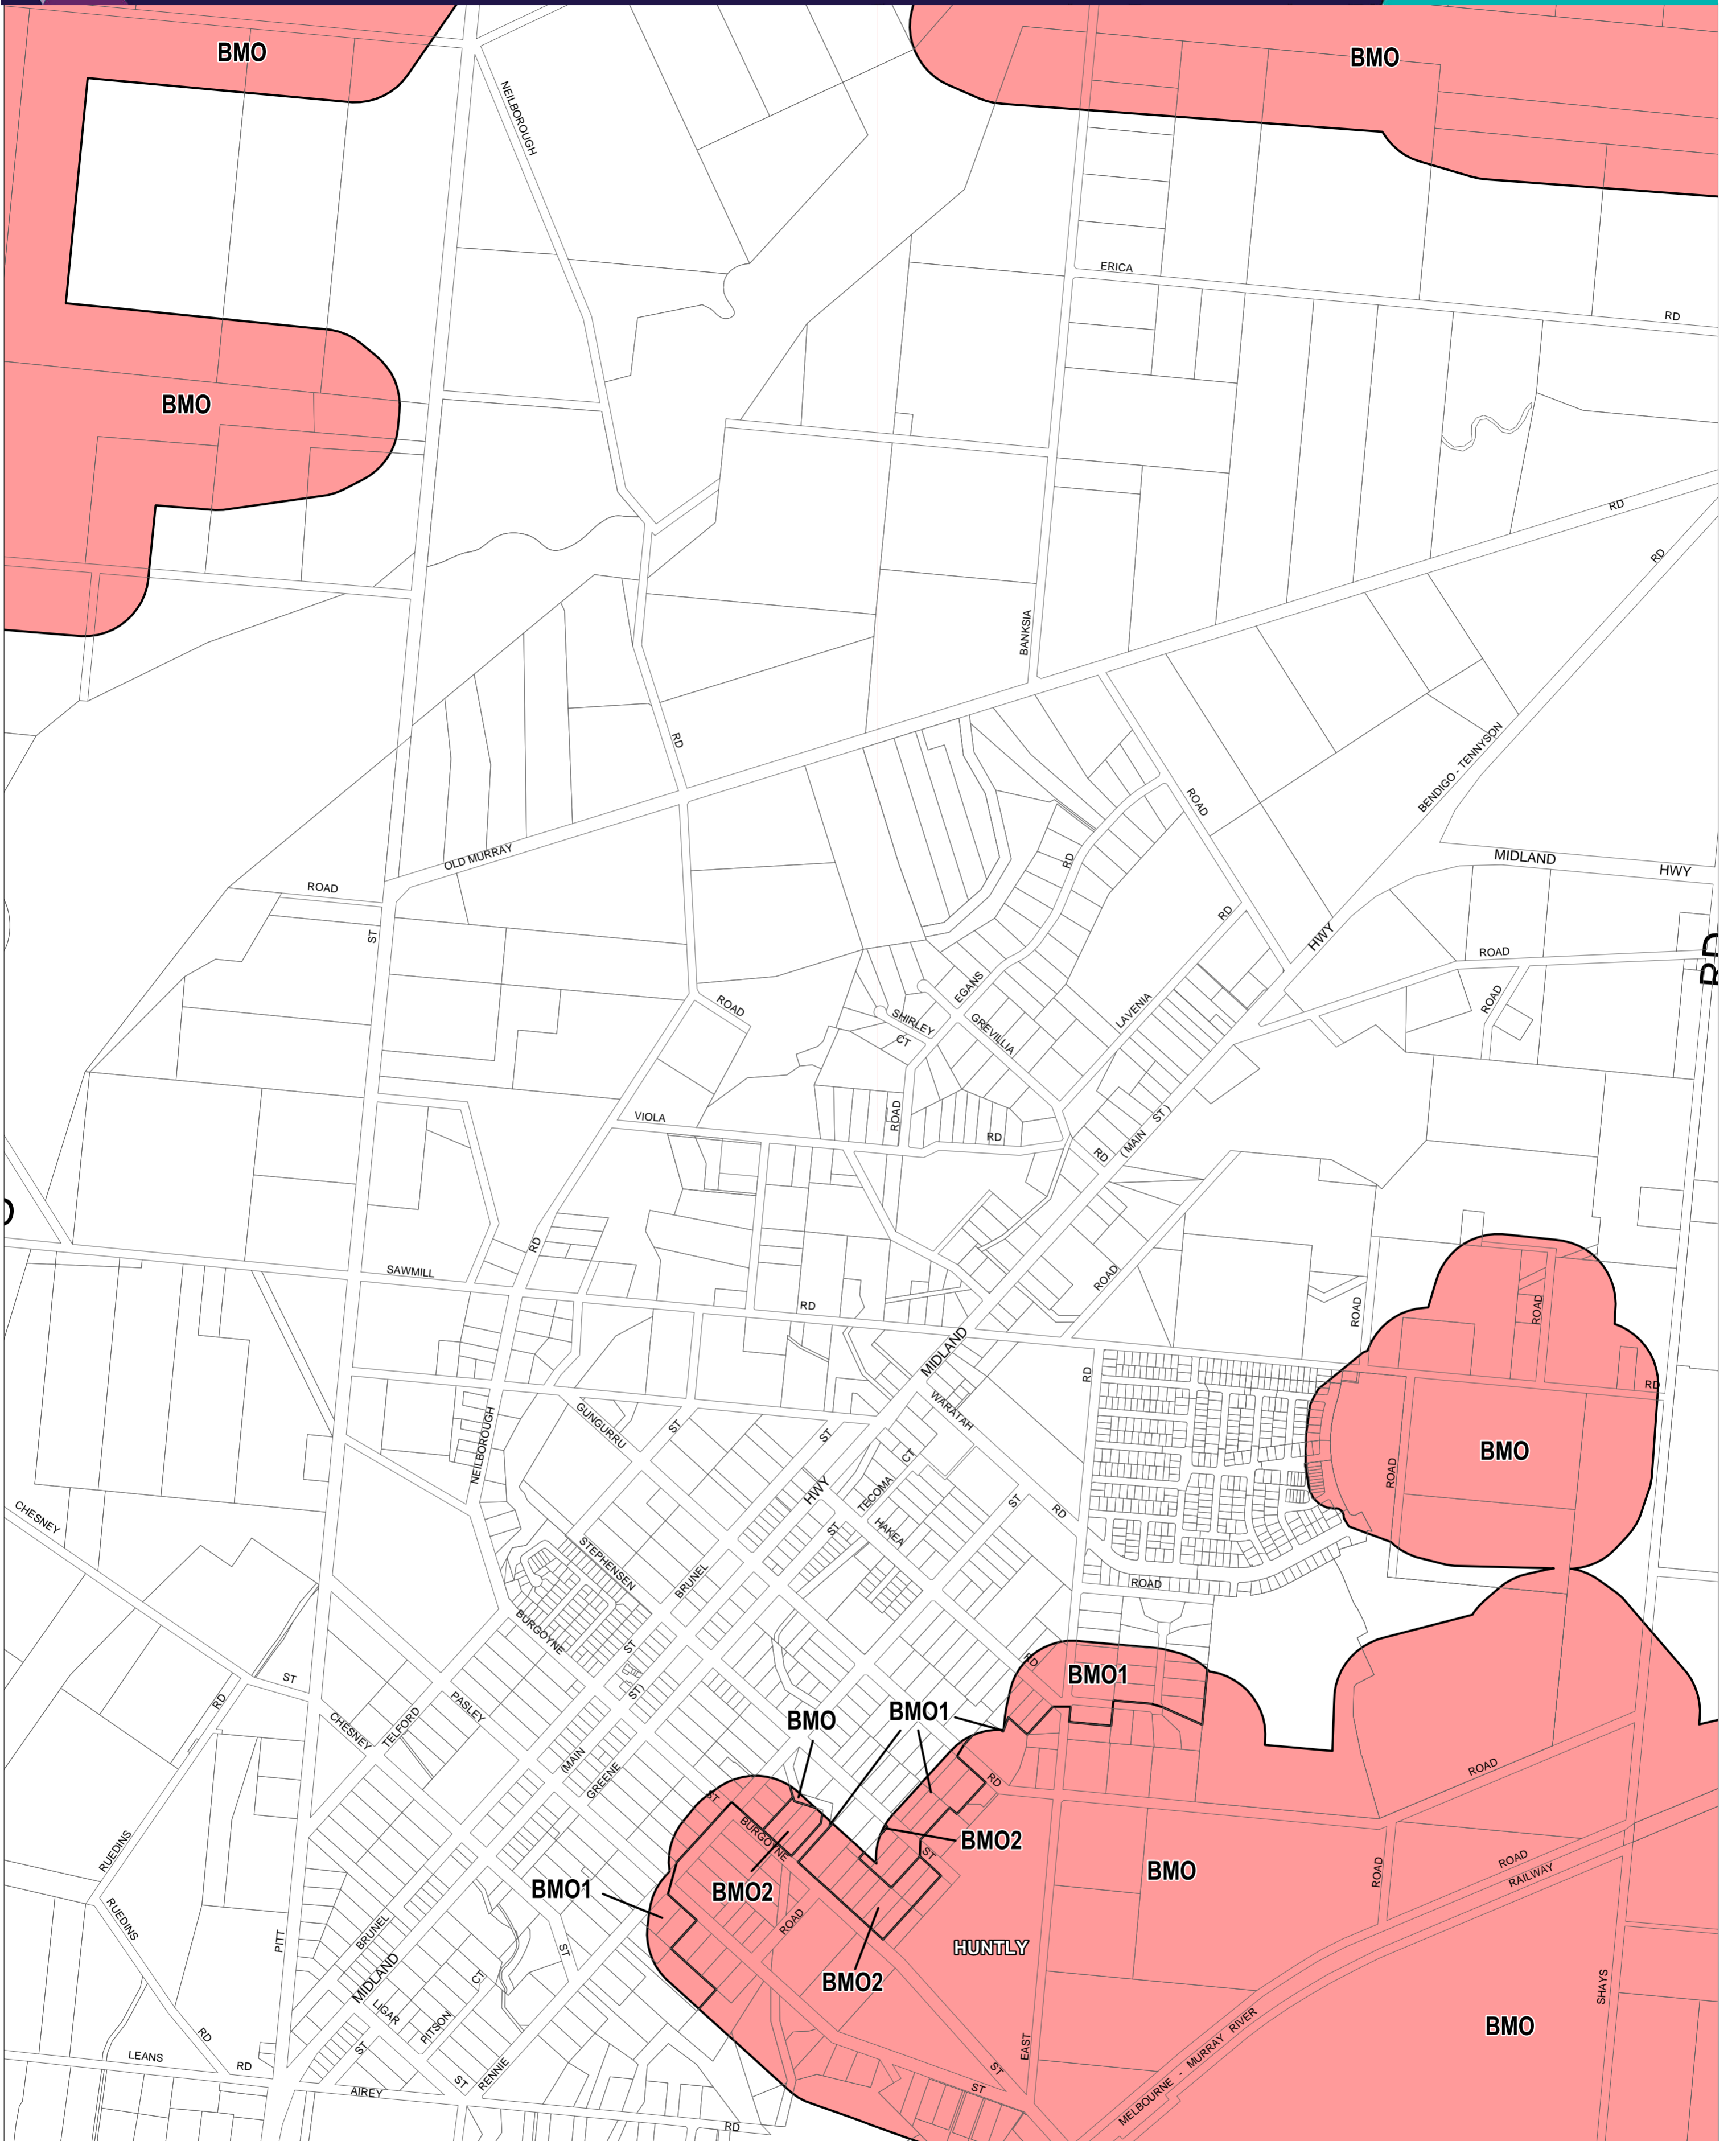

GREATER BENDIGO PLANNING SCHEME - LOCAL PROVISION

1. **Overlays**
2. BMO Bushfire Management Overlay
   - BMO1 Bushfire Management Overlay - Schedule 1
   - BMO2 Bushfire Management Overlay - Schedule 2

--- Municipal Boundary

AUSTRALIAN MAP GRID ZONE 55

PREPARED BY: Planning Mapping Services

Printed: 1/12/2016

AMENDMENT GC13

Environment, Land, Water and Planning

INDEX TO ADJOINING SCHEME MAPS