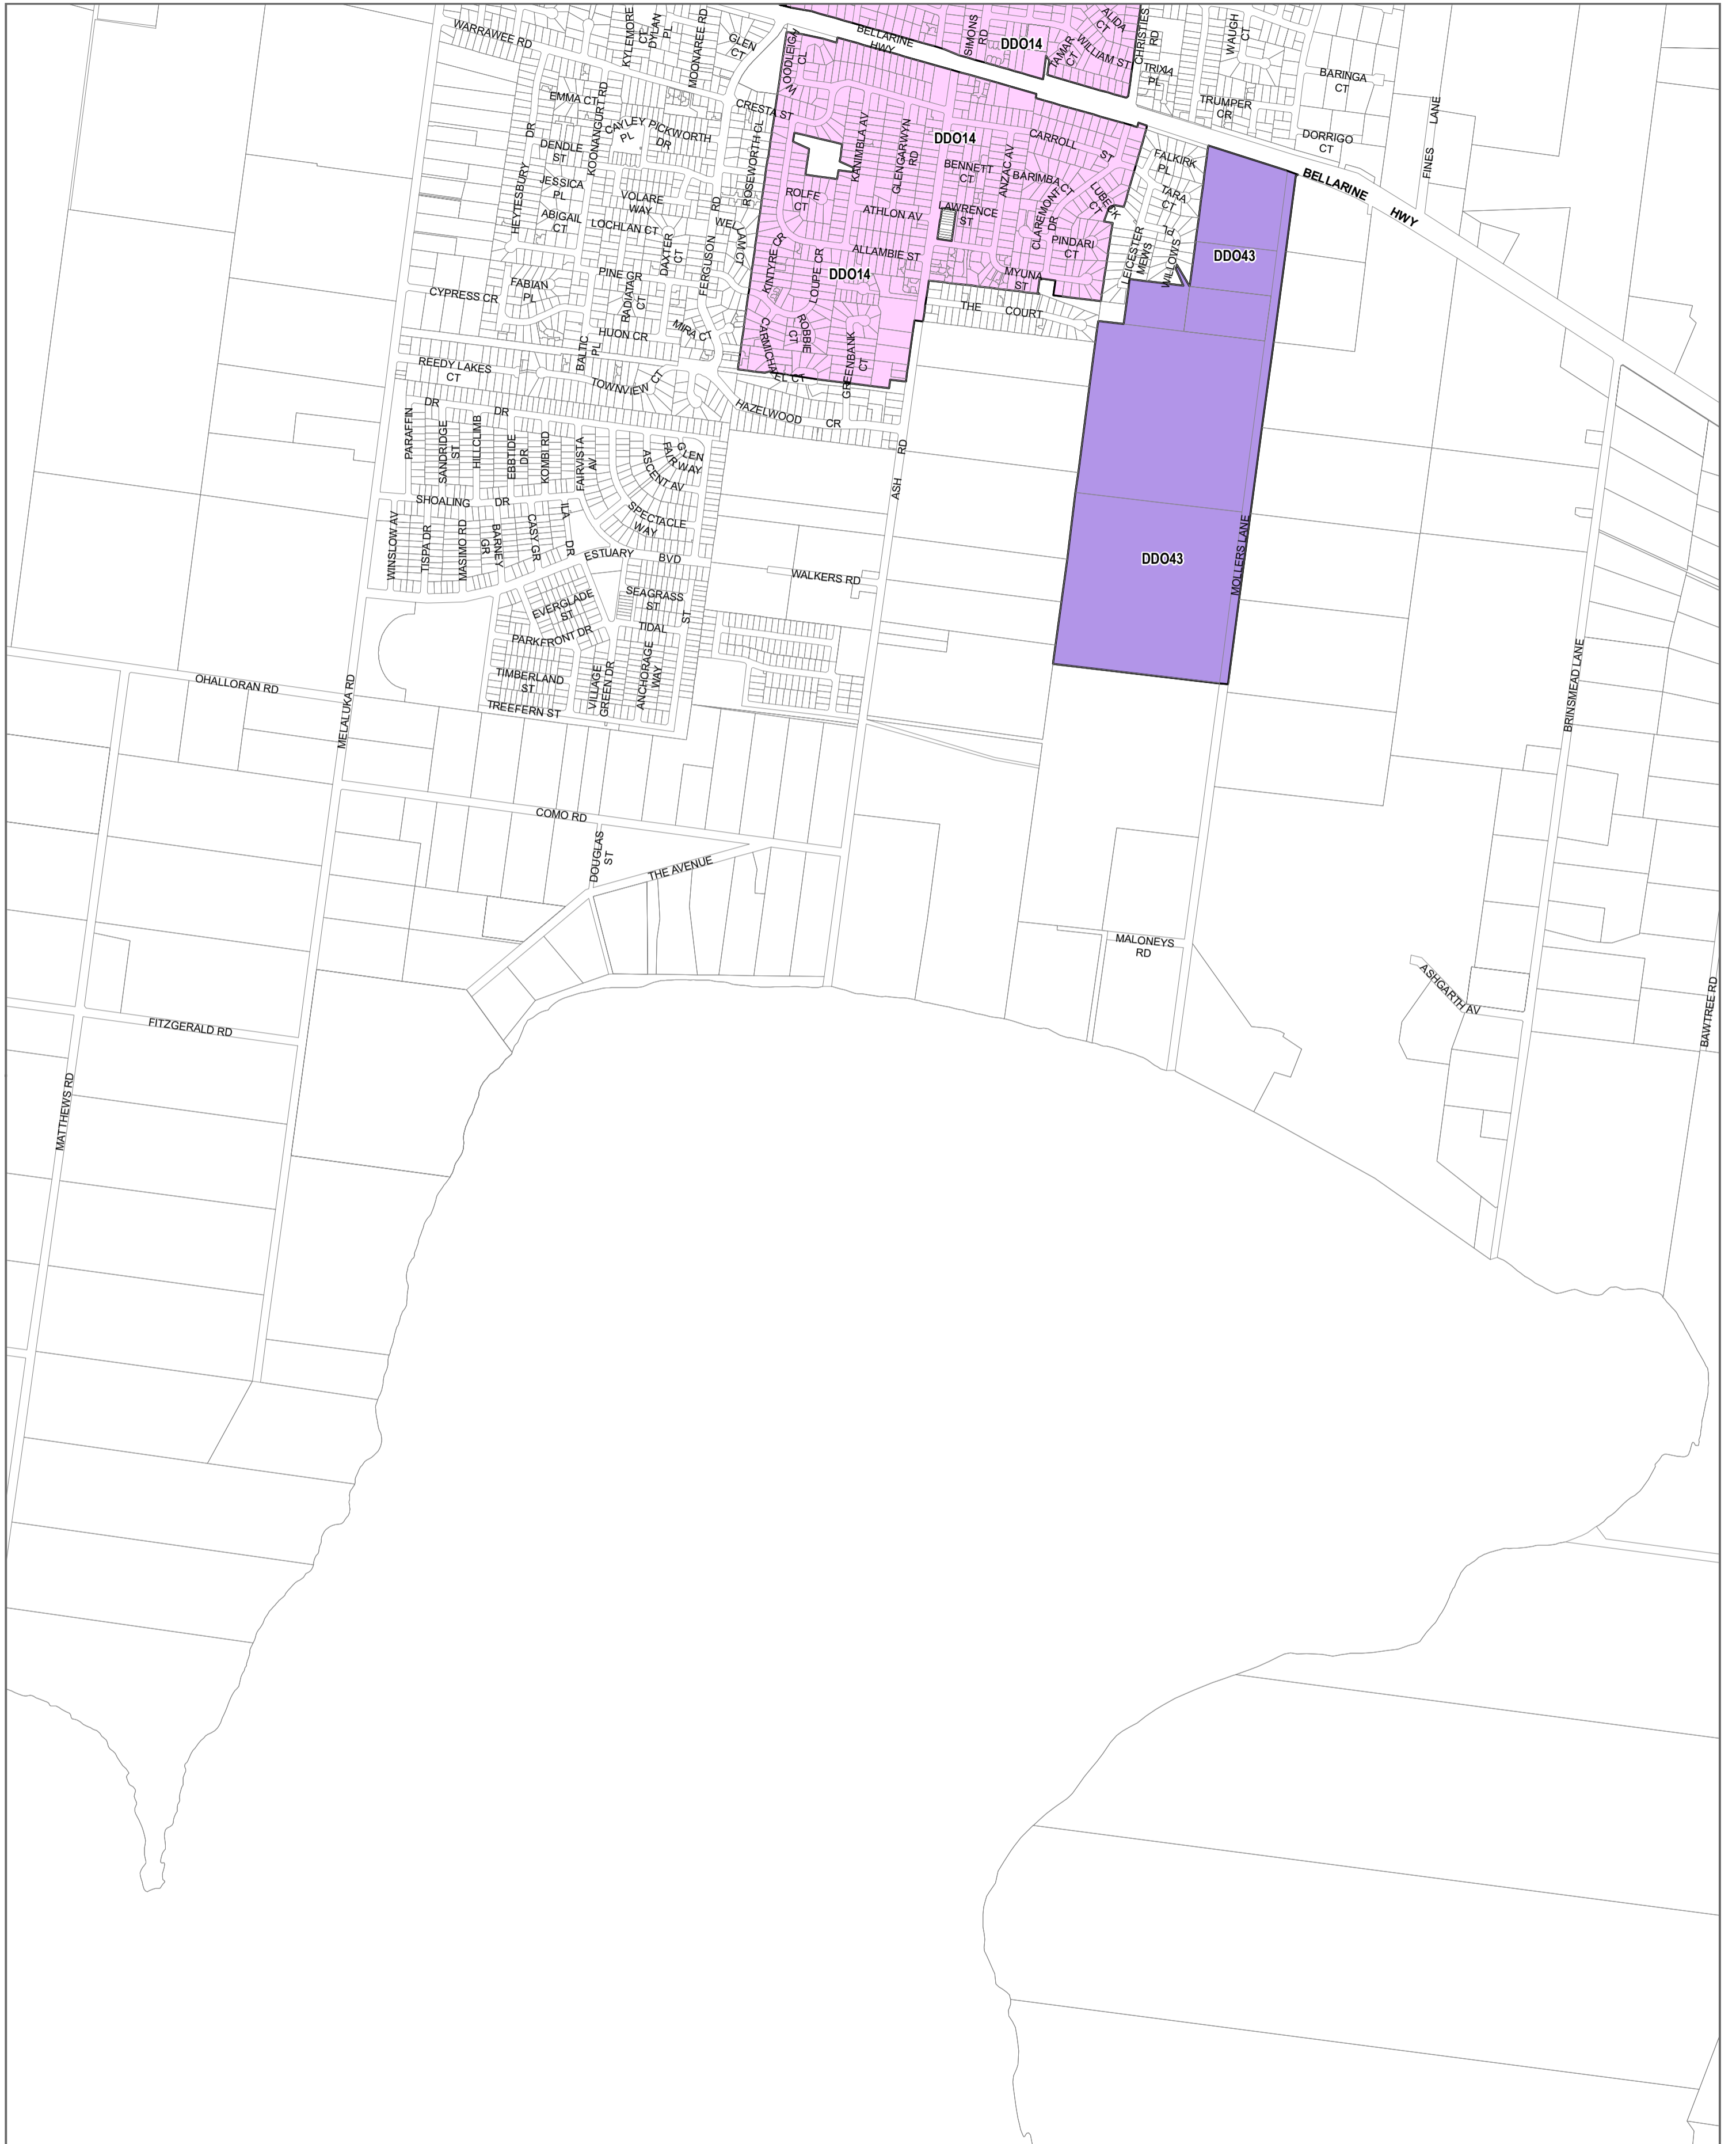

GREATER GEELONG PLANNING SCHEME - LOCAL PROVISION

- LEGEND**
- DDO14 - Design and Development Overlay - Schedule 14
 - DDO43 - Design and Development Overlay - Schedule 43

Disclaimer
 This publication may be of assistance to you but the State of Victoria and its employees do not guarantee that the publication is without flaw of any kind or is wholly appropriate for your particular purposes and therefore disclaims all liability for any error, loss or other consequence which may arise from you relying on any information in this publication.

© The State of Victoria Department of Environment, Land, Water and Planning 2020

Australian Map Grid Zone 55

NORTH
 Planning Group
AMENDMENT C367ggee
 Printed: 9/01/2020

INDEX TO ADJOINING SCHEME MAPS