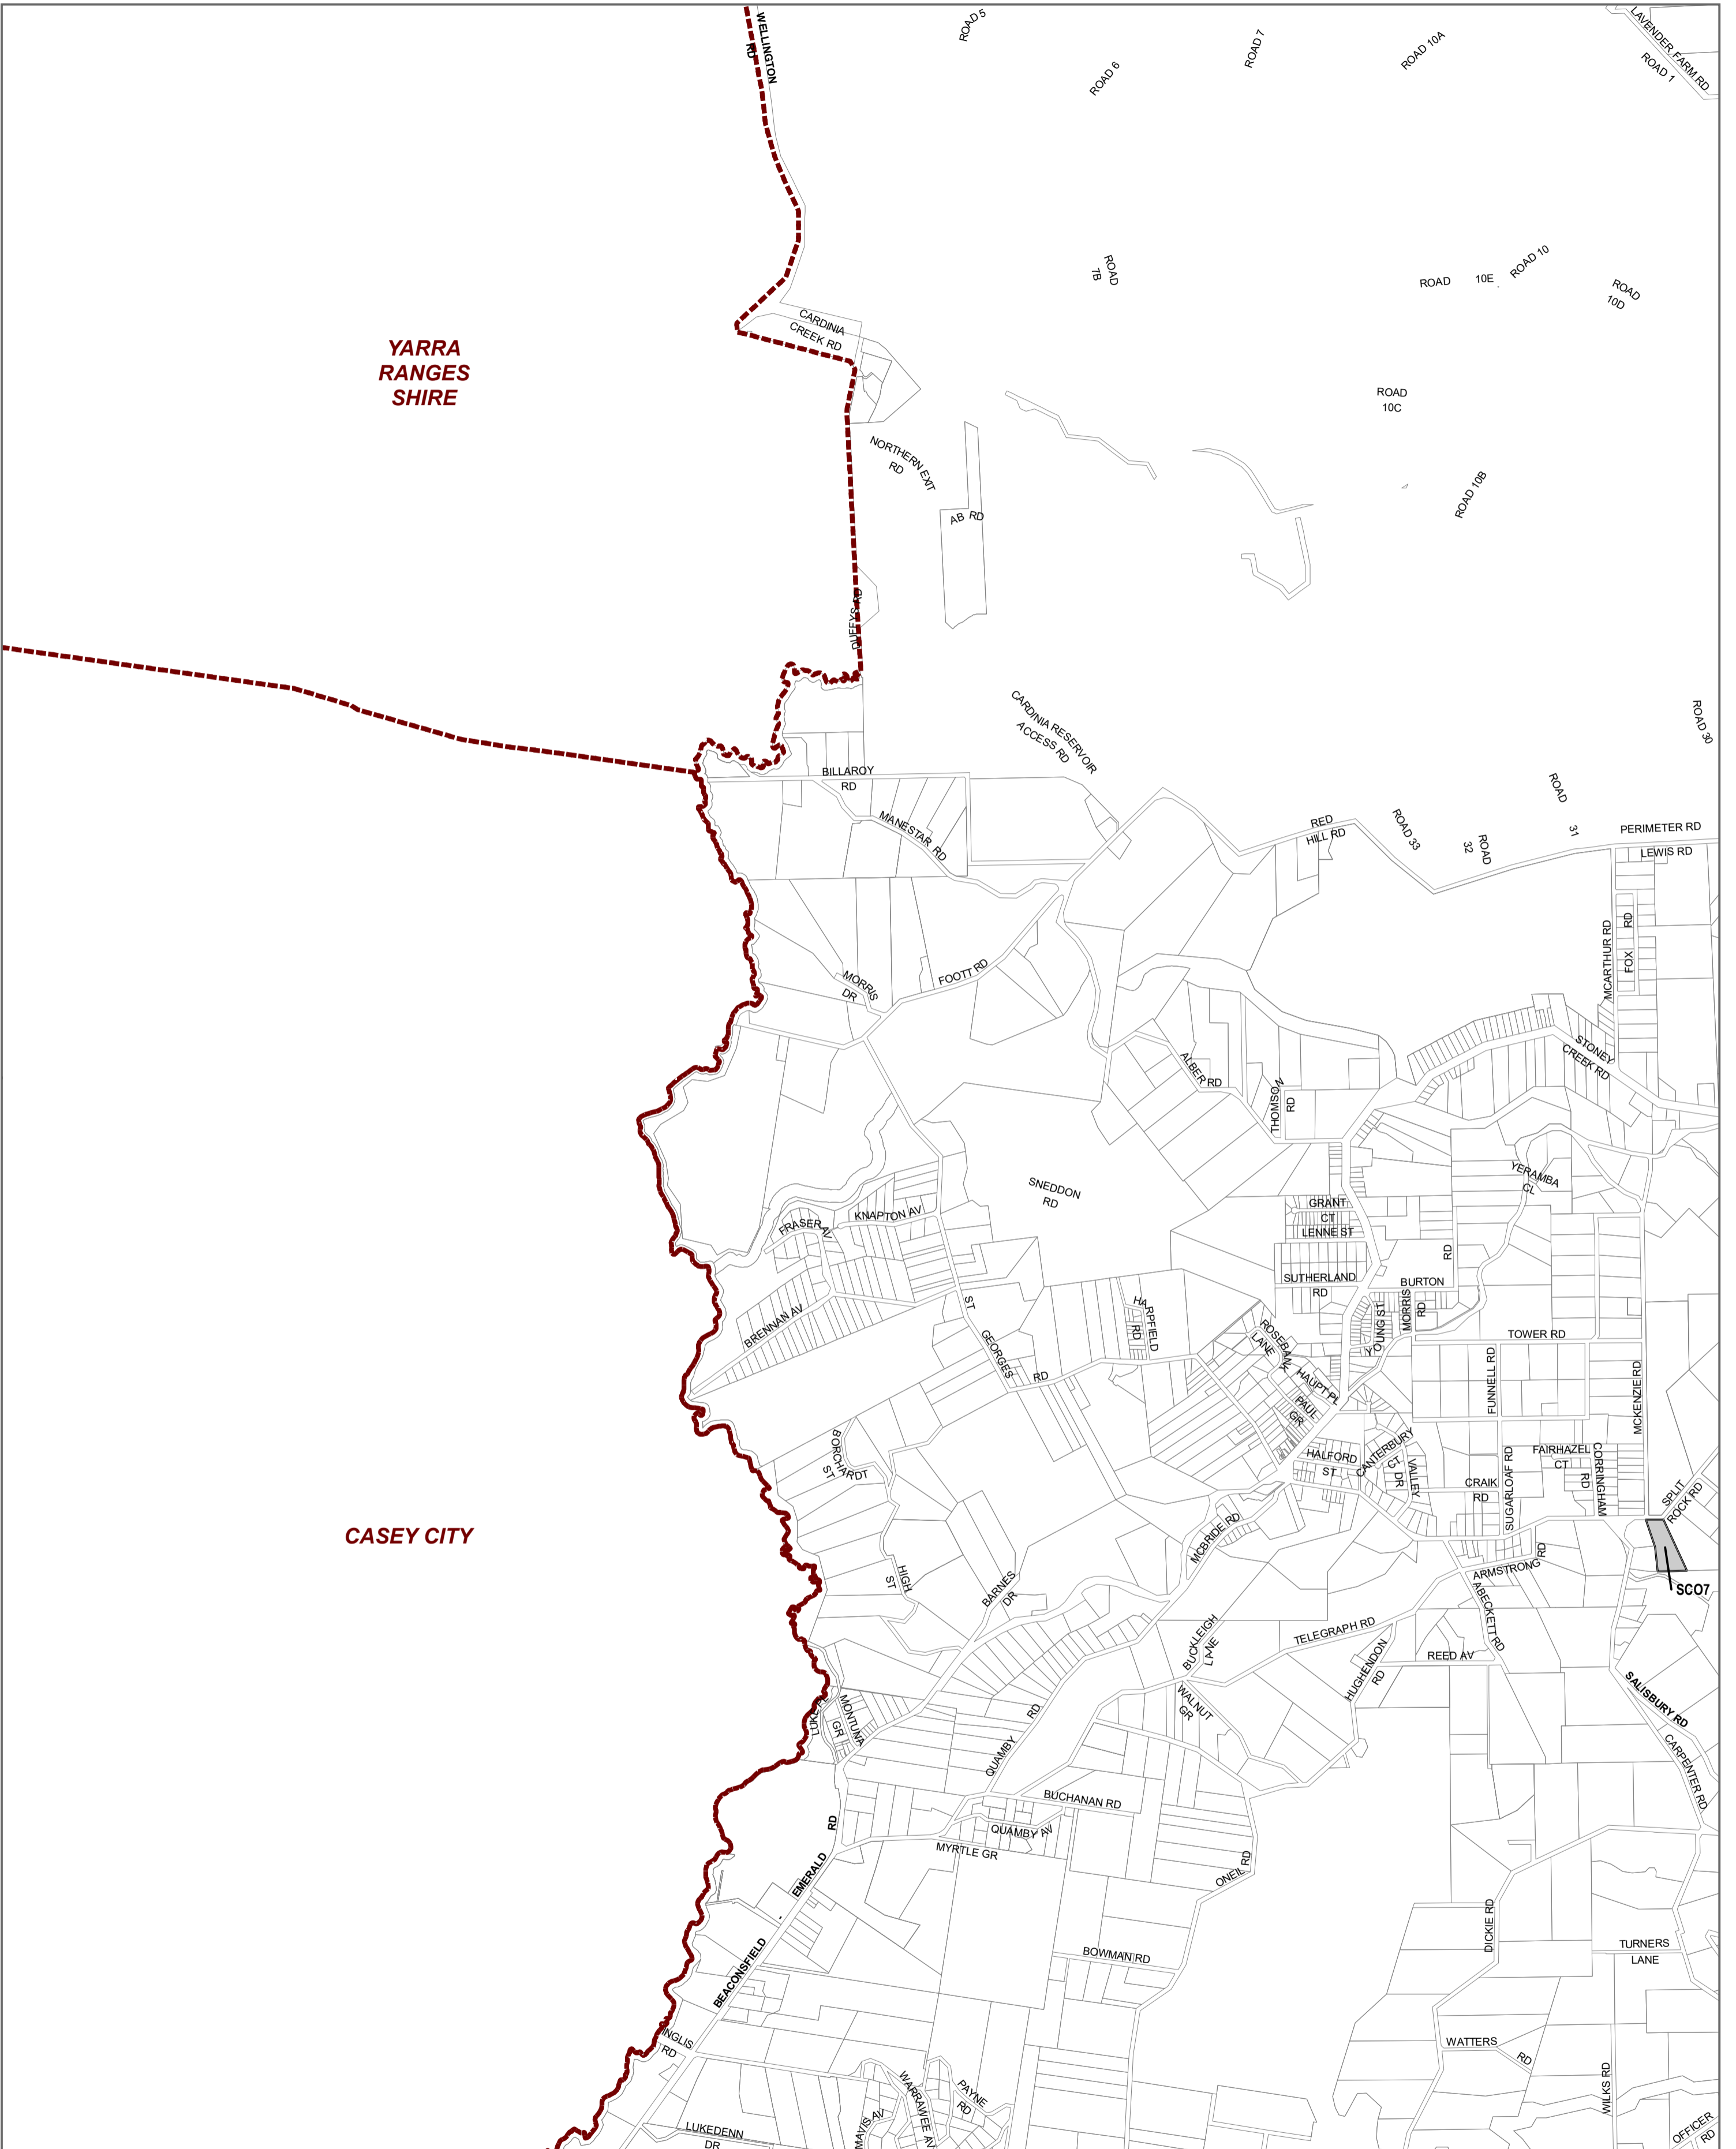

CARDINIA PLANNING SCHEME - LOCAL PROVISION

YARRA RANGES SHIRE

CASEY CITY

LEGEND
 SC07 - Specific Controls Overlay - Schedule 7

Municipal Boundary

Disclaimer
 This publication may be of assistance to you but the State of Victoria and its employees do not guarantee that the publication is without flaw of any kind or is wholly appropriate for your particular purposes and therefore disclaims all liability for any error, loss or other consequence which may arise from you relying on any information in this publication.

© The State of Victoria Department of Environment, Land, Water and Planning 2020

Planning Group
AMENDMENT C256card
 Printed: 17/03/2020

Environment,
 Land, Water
 and Planning

INDEX TO ADJOINING SCHEME MAPS