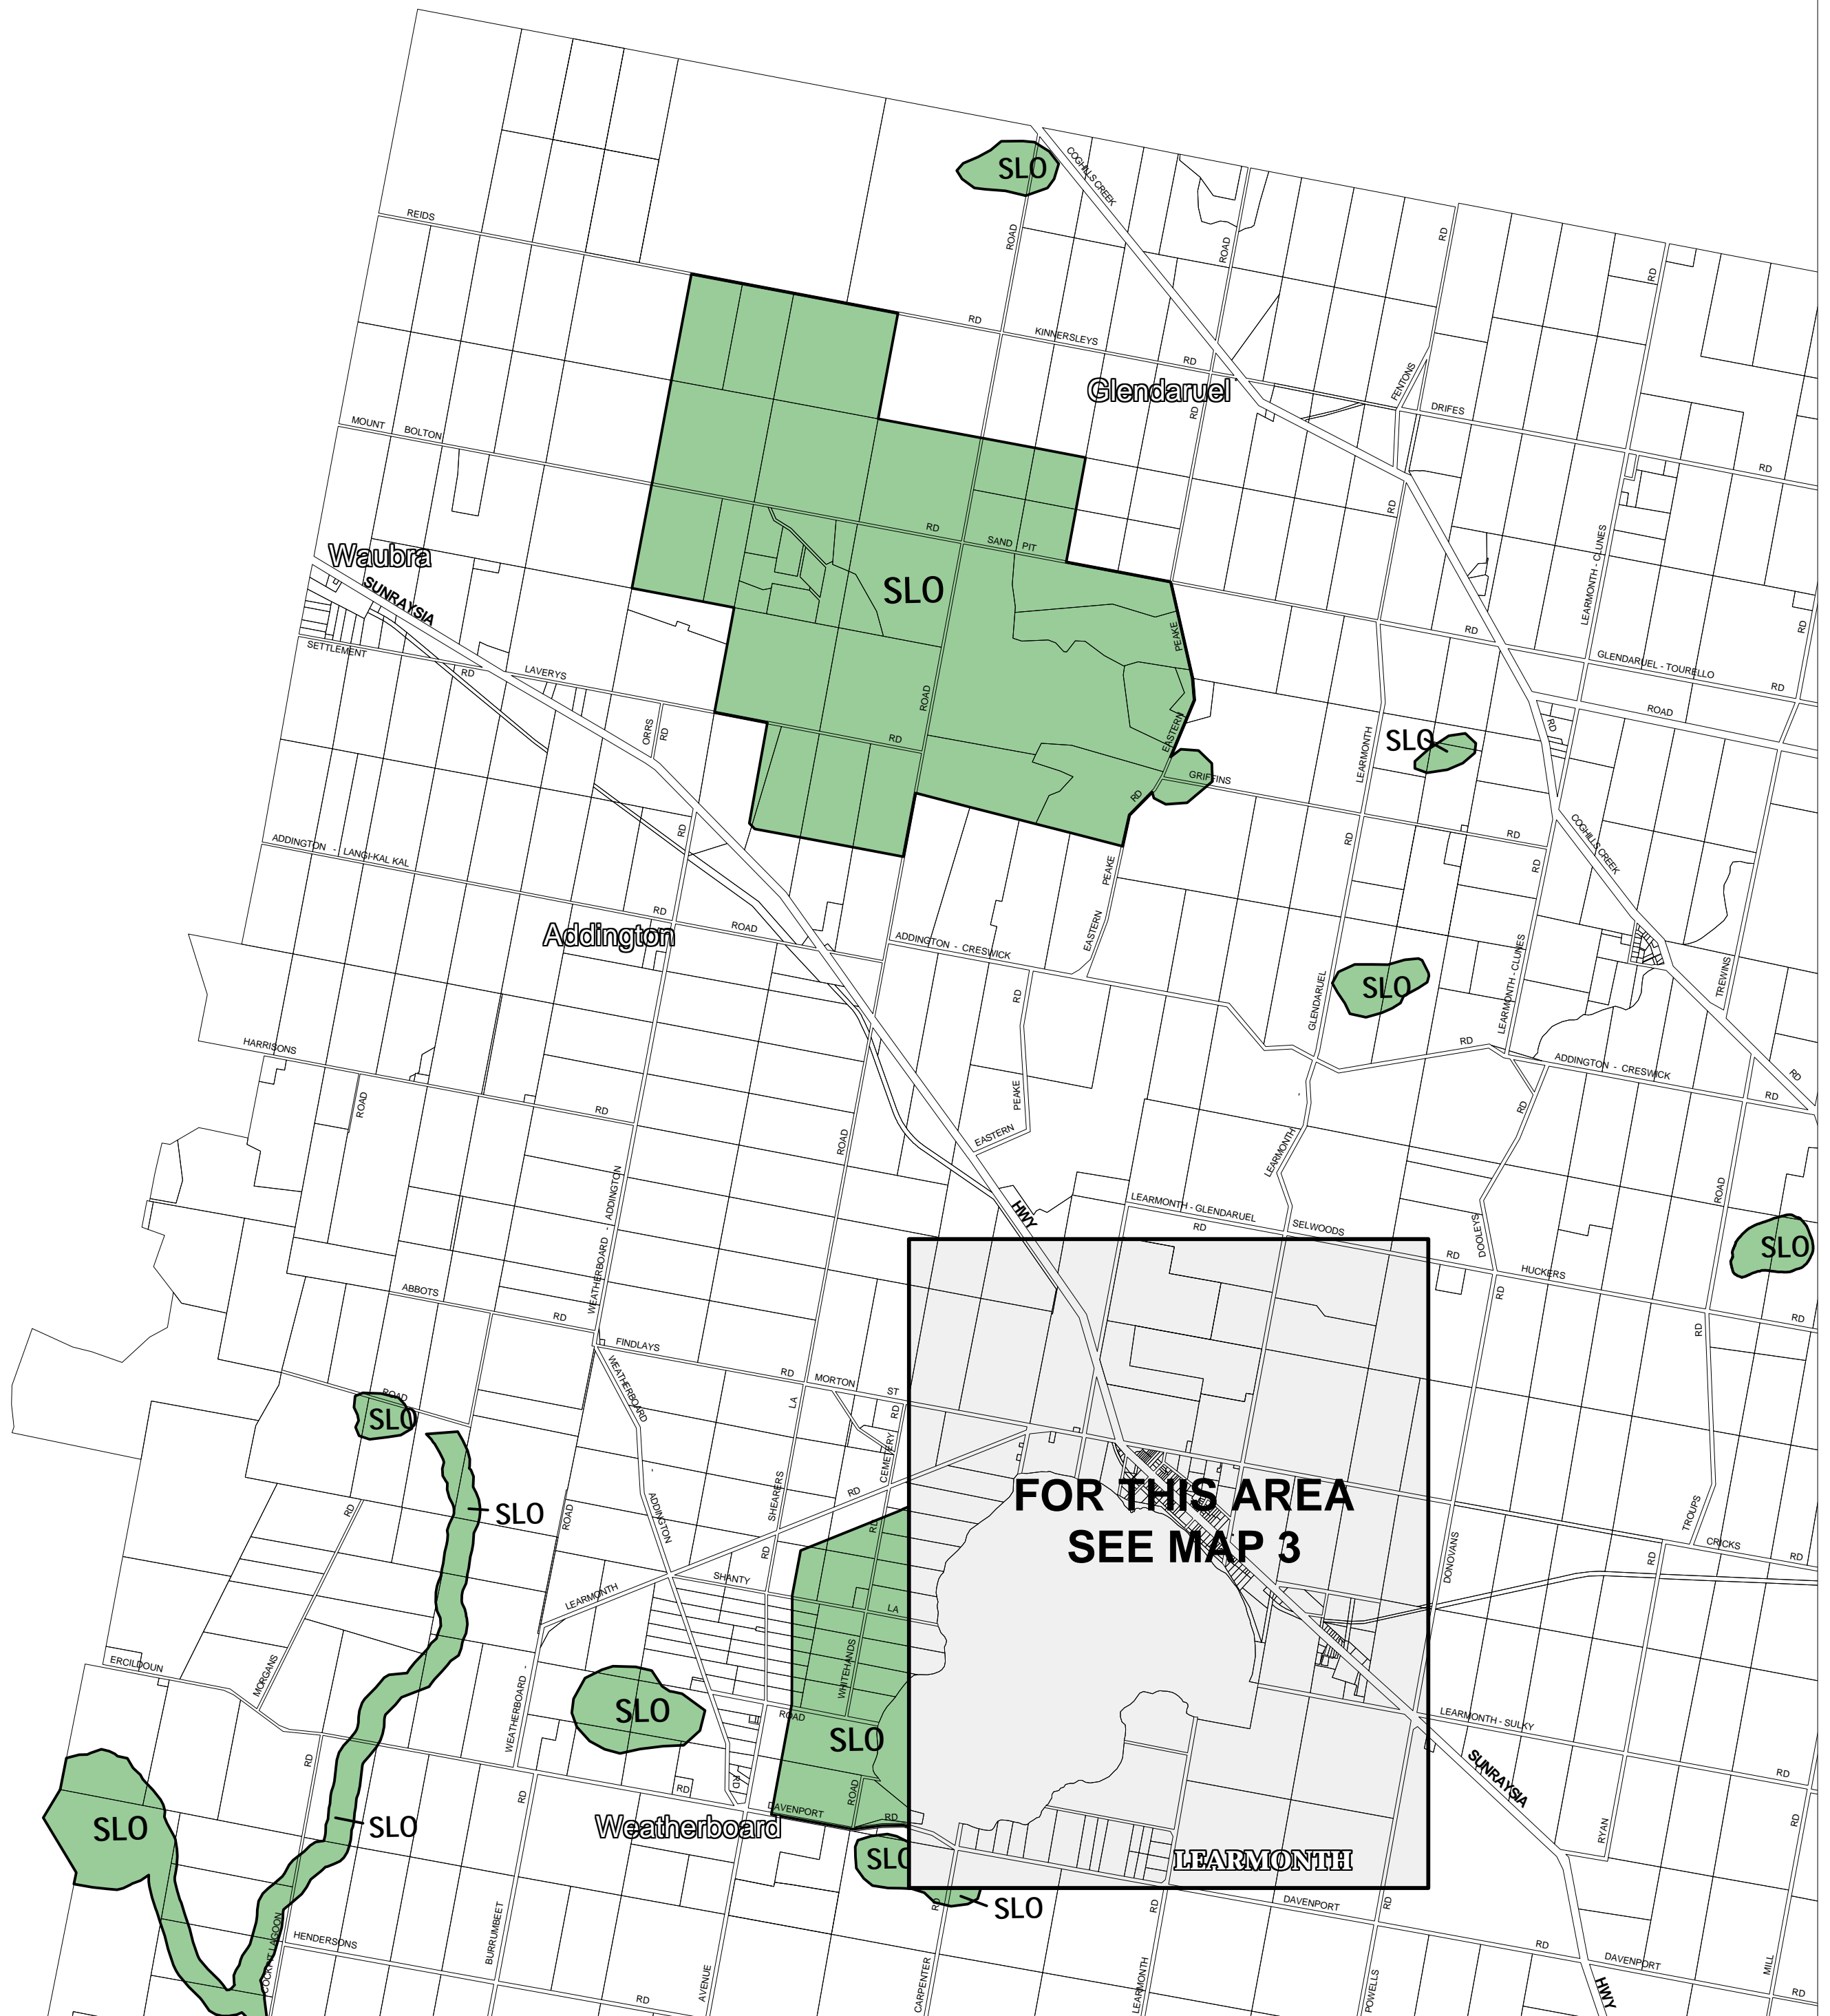

BALLARAT PLANNING SCHEME - LOCAL PROVISION

Overlays
Significant Landscape Overlay

AUSTRALIAN MAP GRID ZONE 54

INDEX TO ADJOINING METRIC SERIES MAP

Printed: 28/6/2007