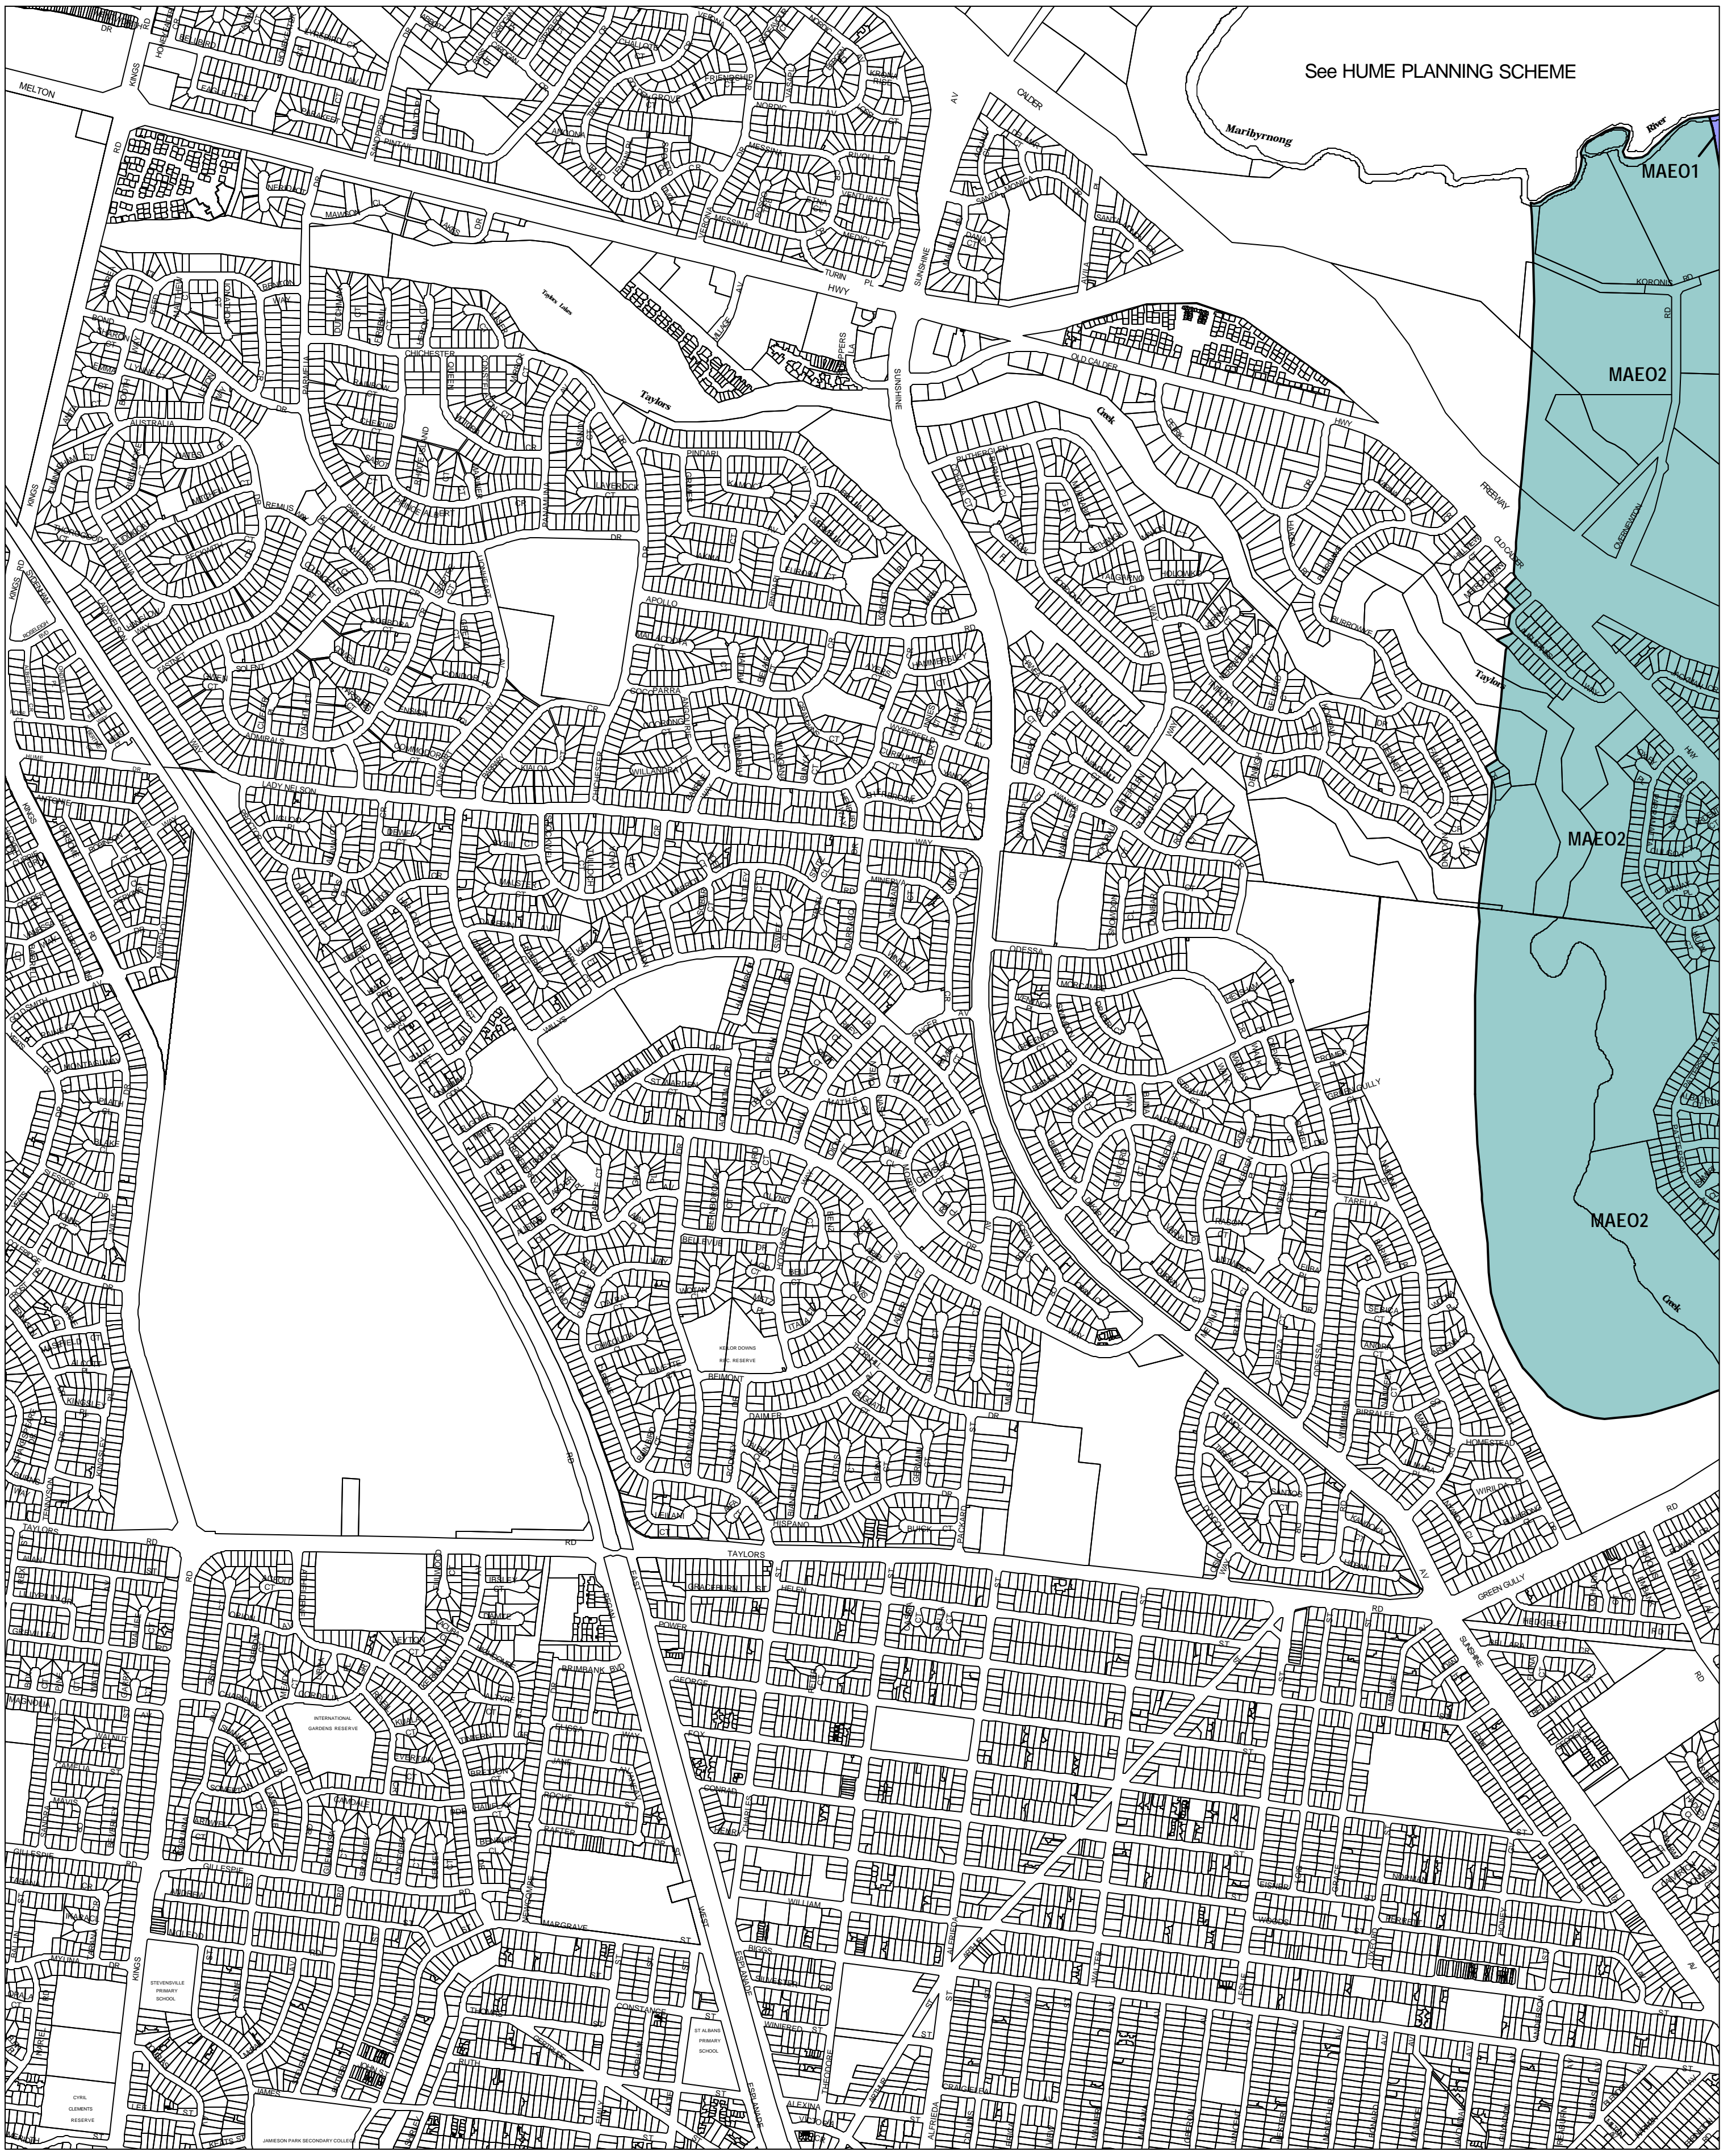

BRIMBANK PLANNING SCHEME - LOCAL PROVISION

See HUME PLANNING SCHEME

Overlays

- Melbourne Airport Environs Overlay - Schedule 1
- Melbourne Airport Environs Overlay - Schedule 2

AUSTRALIAN MAP GRID ZONE 55

Printed: 8/5/2007

AMENDMENT VC30