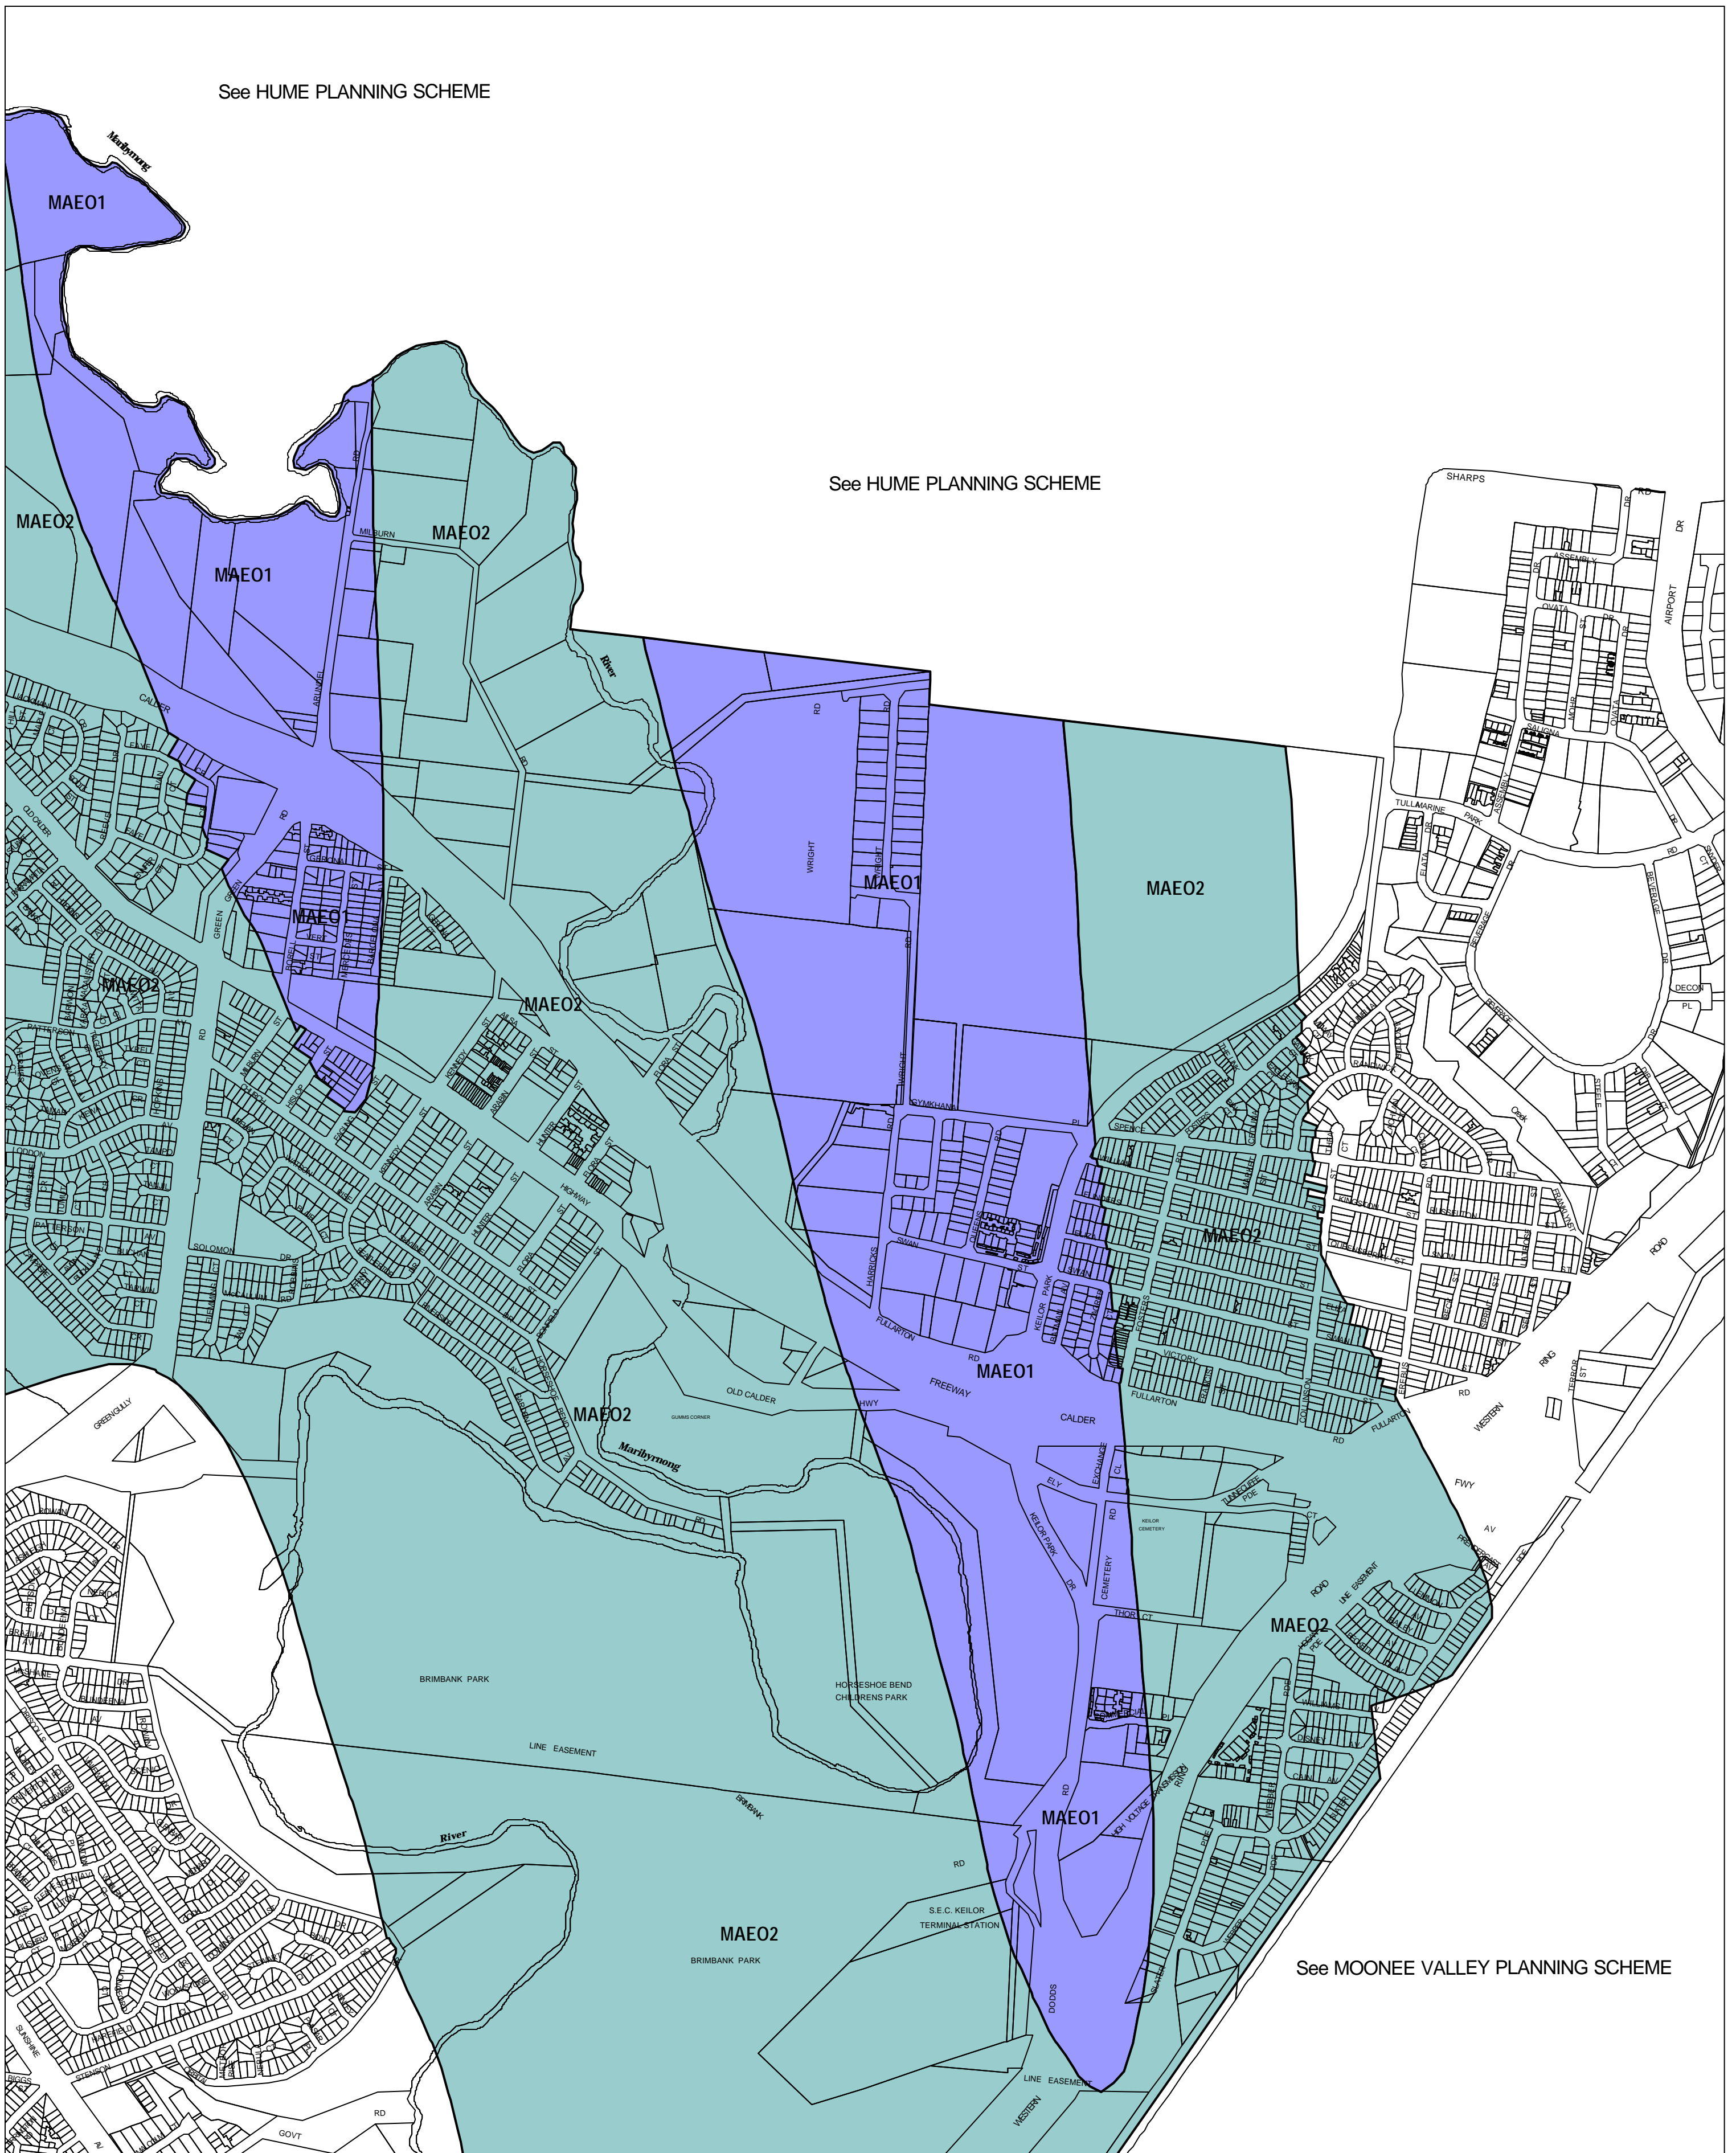

BRIMBANK PLANNING SCHEME - LOCAL PROVISION

See HUME PLANNING SCHEME

See HUME PLANNING SCHEME

See MOONEE VALLEY PLANNING SCHEME

Overlays

- MAEO1 Melbourne Airport Environs Overlay - Schedule 1
- MAEO2 Melbourne Airport Environs Overlay - Schedule 2

200 400 600 800 1000

AUSTRALIAN MAP GRID ZONE 55

INDEX TO ADJOINING METRIC SERIES MAP

3	4	5	6
7	8	9	10
11	12	13	14

Printed: 8/5/2007

AMENDMENT VC30