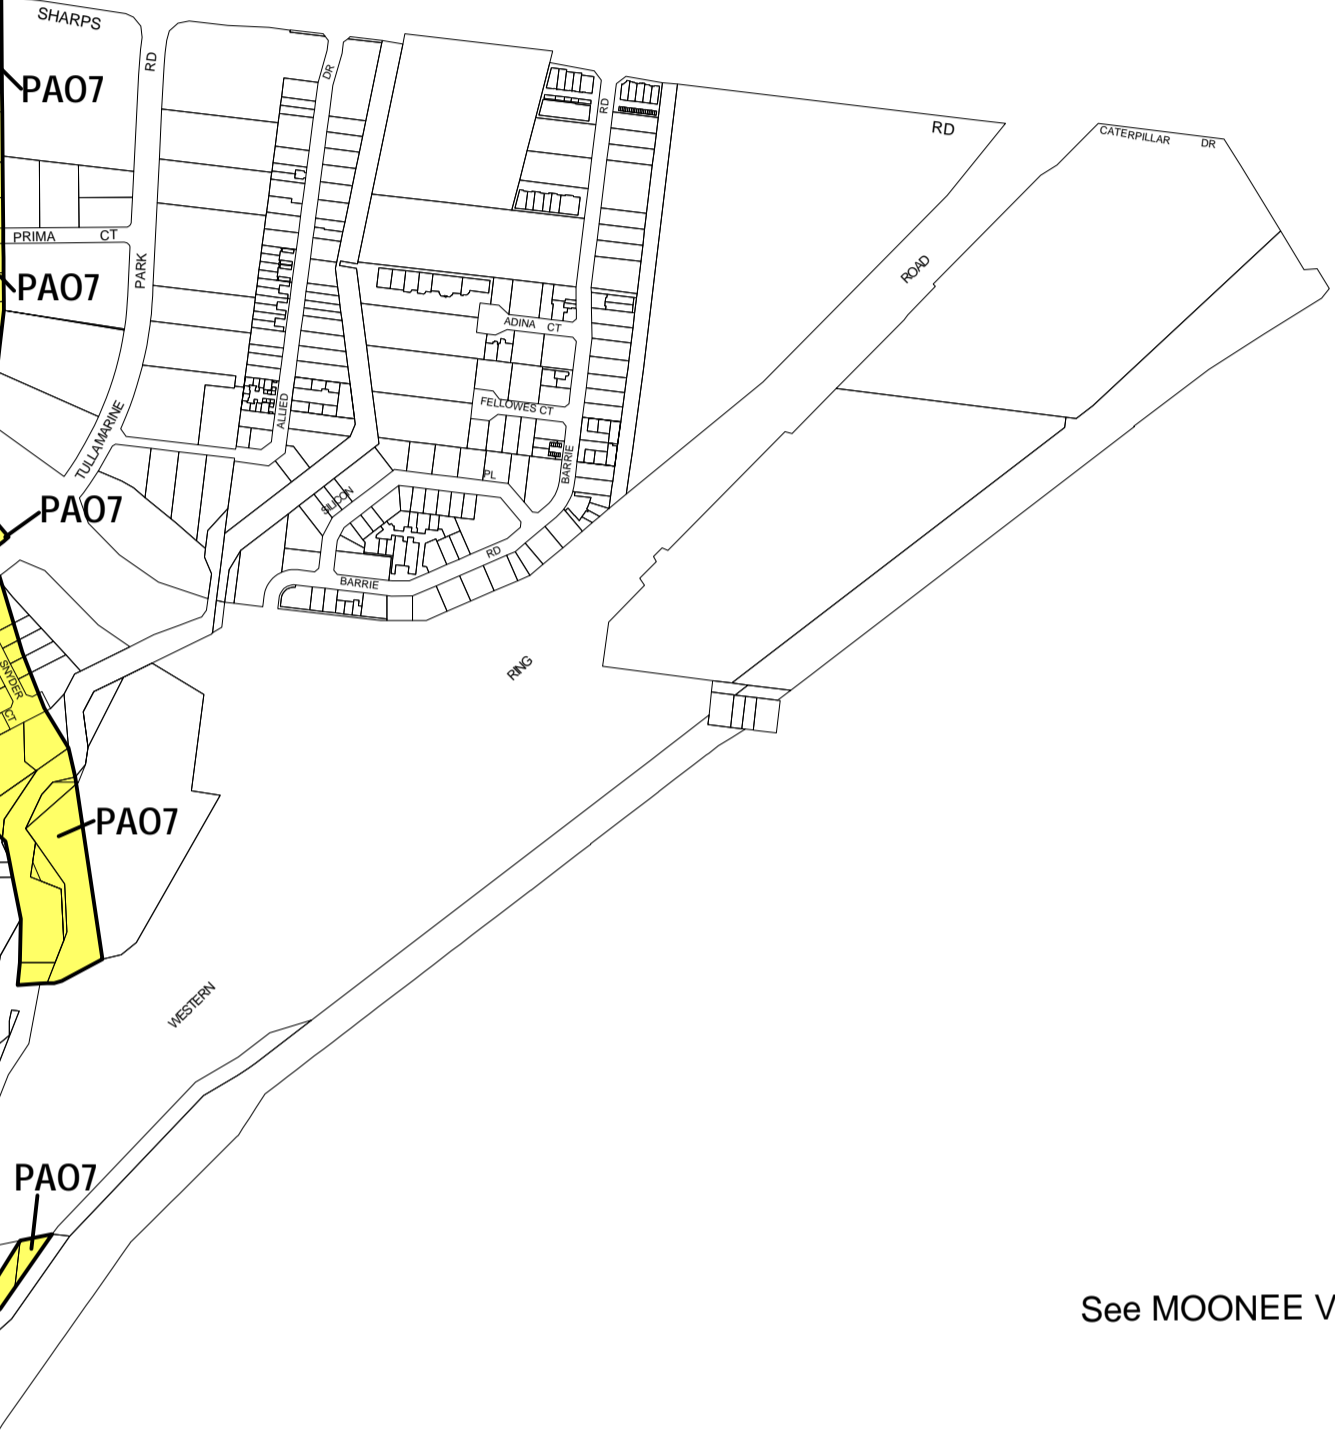

BRIMBANK PLANNING SCHEME - LOCAL PROVISION

See HUME PLANNING SCHEME

See MORELAND PLANNING SCHEME

See MORELAND PLANNING SCHEME

See MOONEE VALLEY PLANNING SCHEME

See MOONEE VALLEY PLANNING SCHEME

Overlays

PA07 Public Acquisition Overlay 7

AUSTRALIAN MAP GRID ZONE 55

INDEX TO ADJOINING METRIC SERIES MAP

Printed: 27/7/2007

AMENDMENT C32

PUBLIC ACQUISITION OVERLAY

MAP No 6PAO