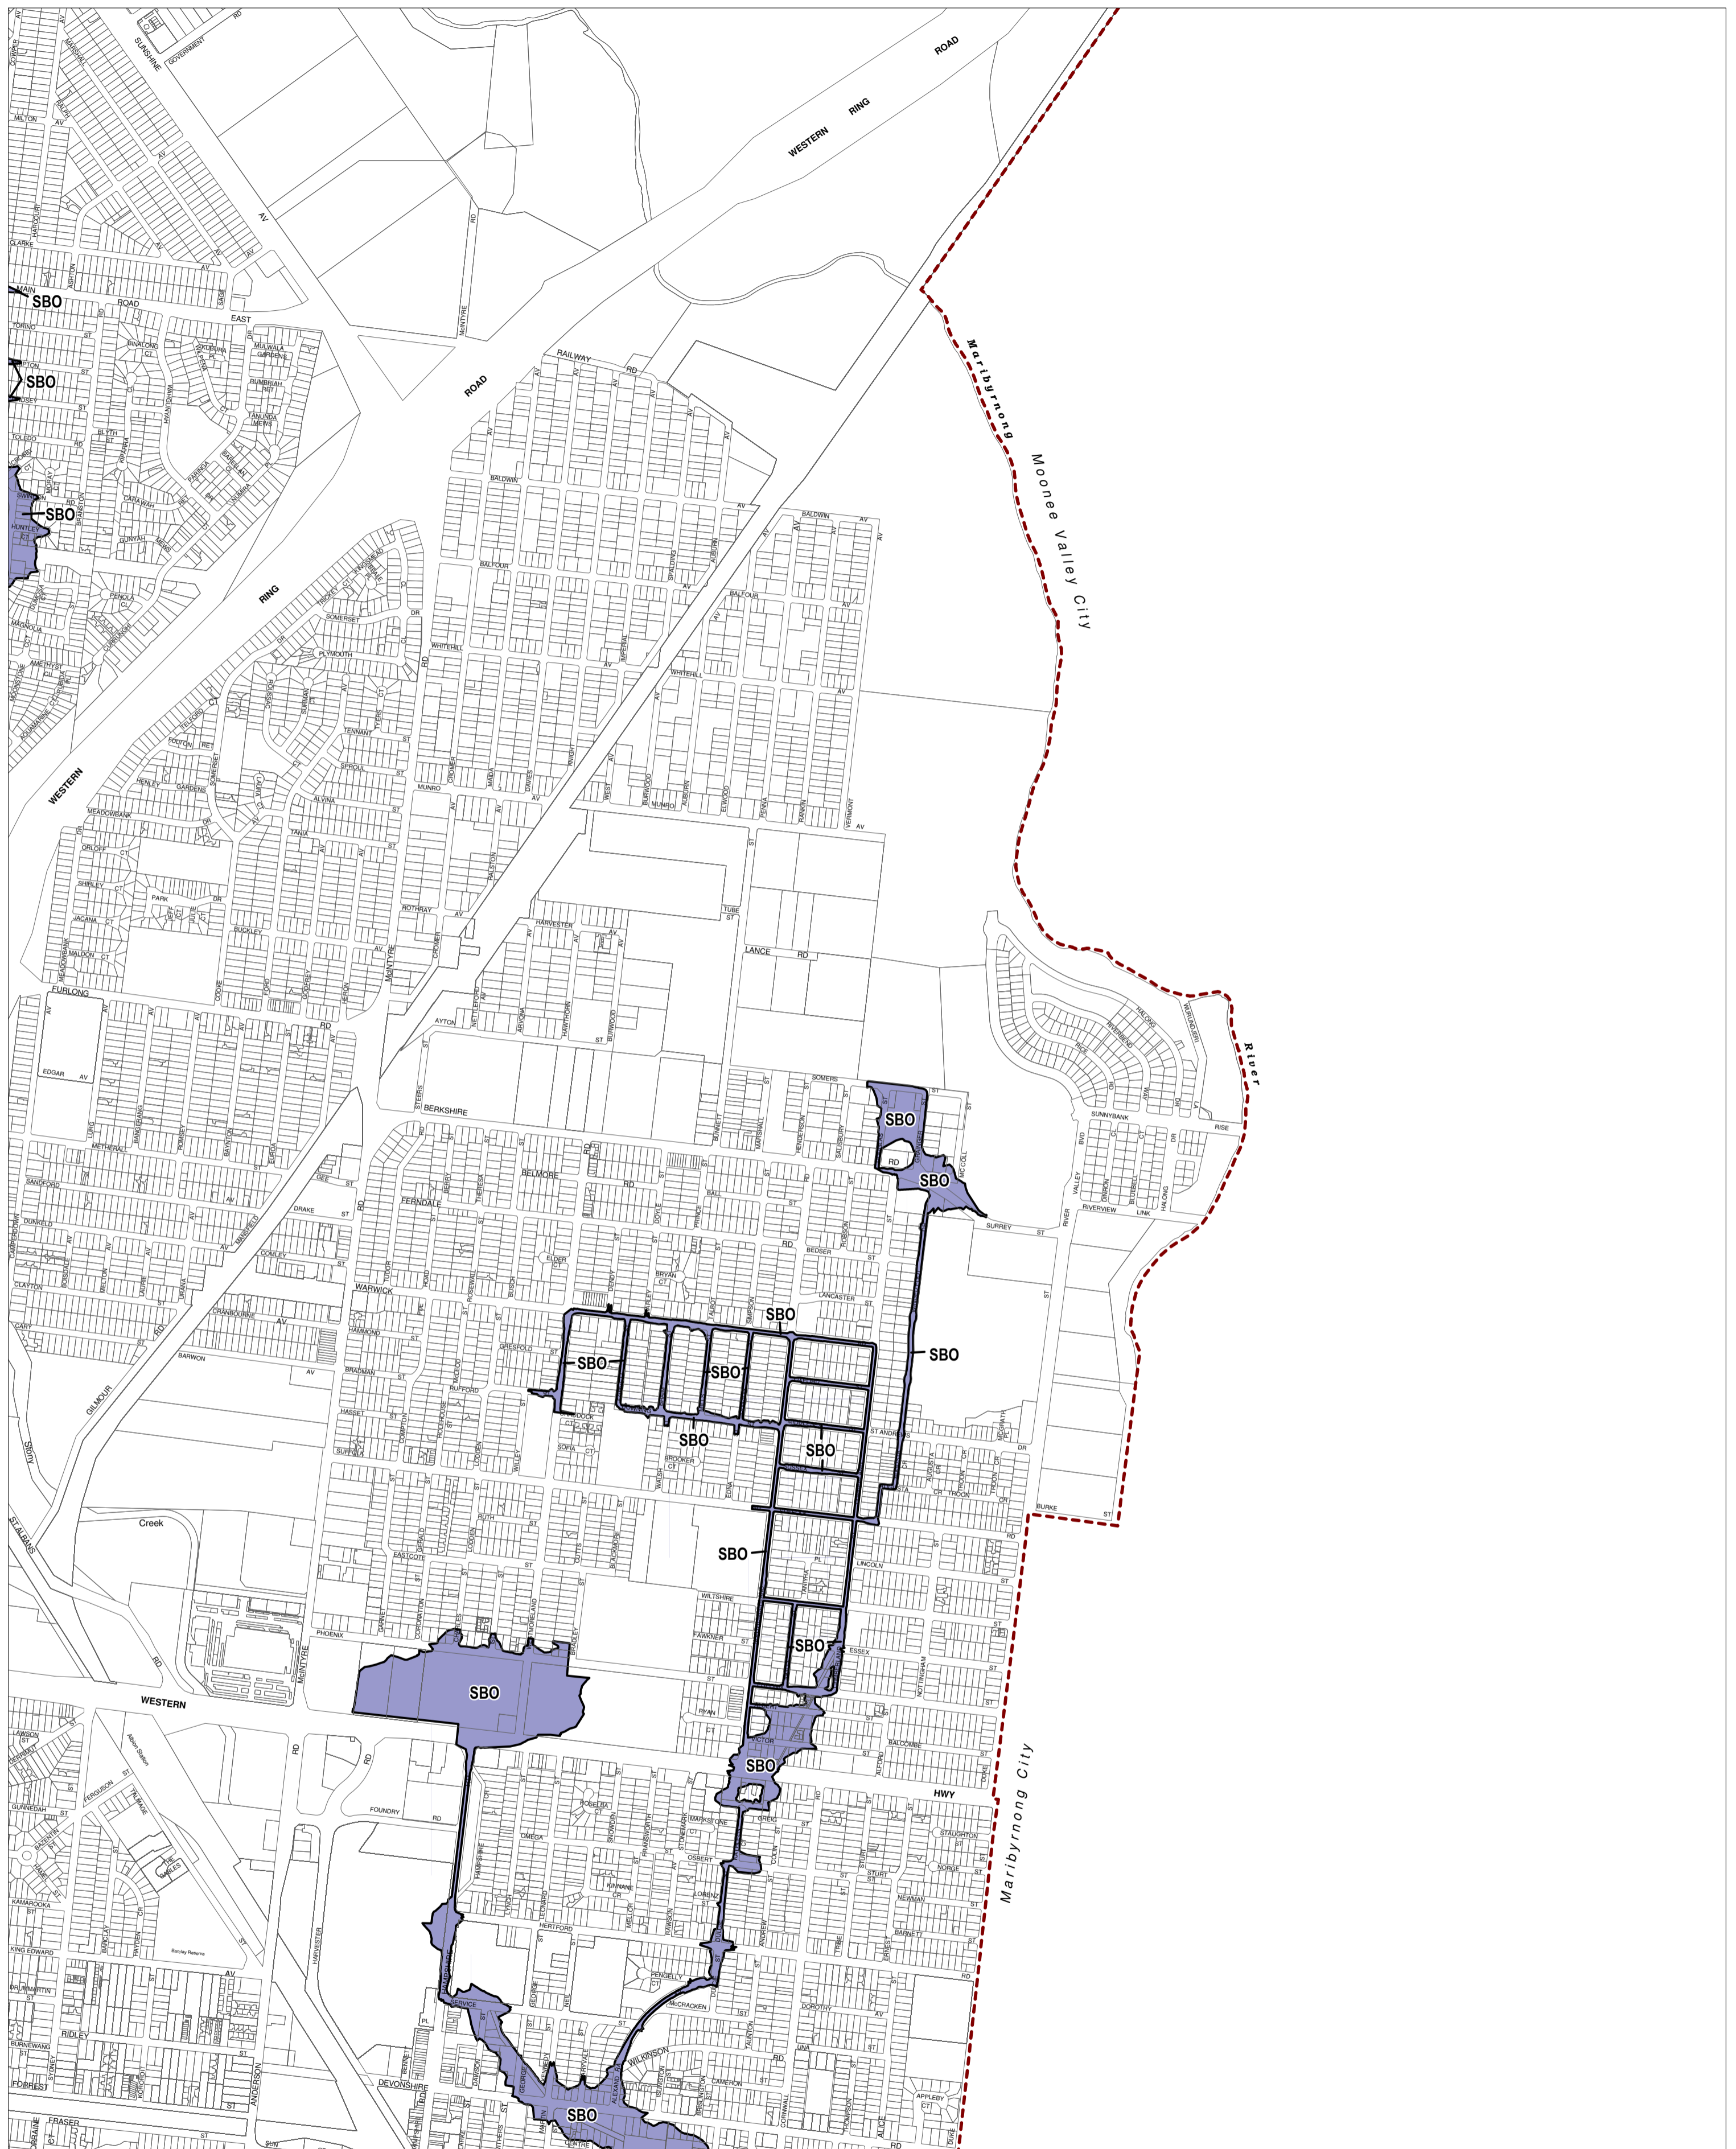

BRIMBANK PLANNING SCHEME - LOCAL PROVISION

Overlays

SBO Special Building Overlay

AUSTRALIAN MAP GRID ZONE 55

Printed: 10/12/2012

AMENDMENT C133