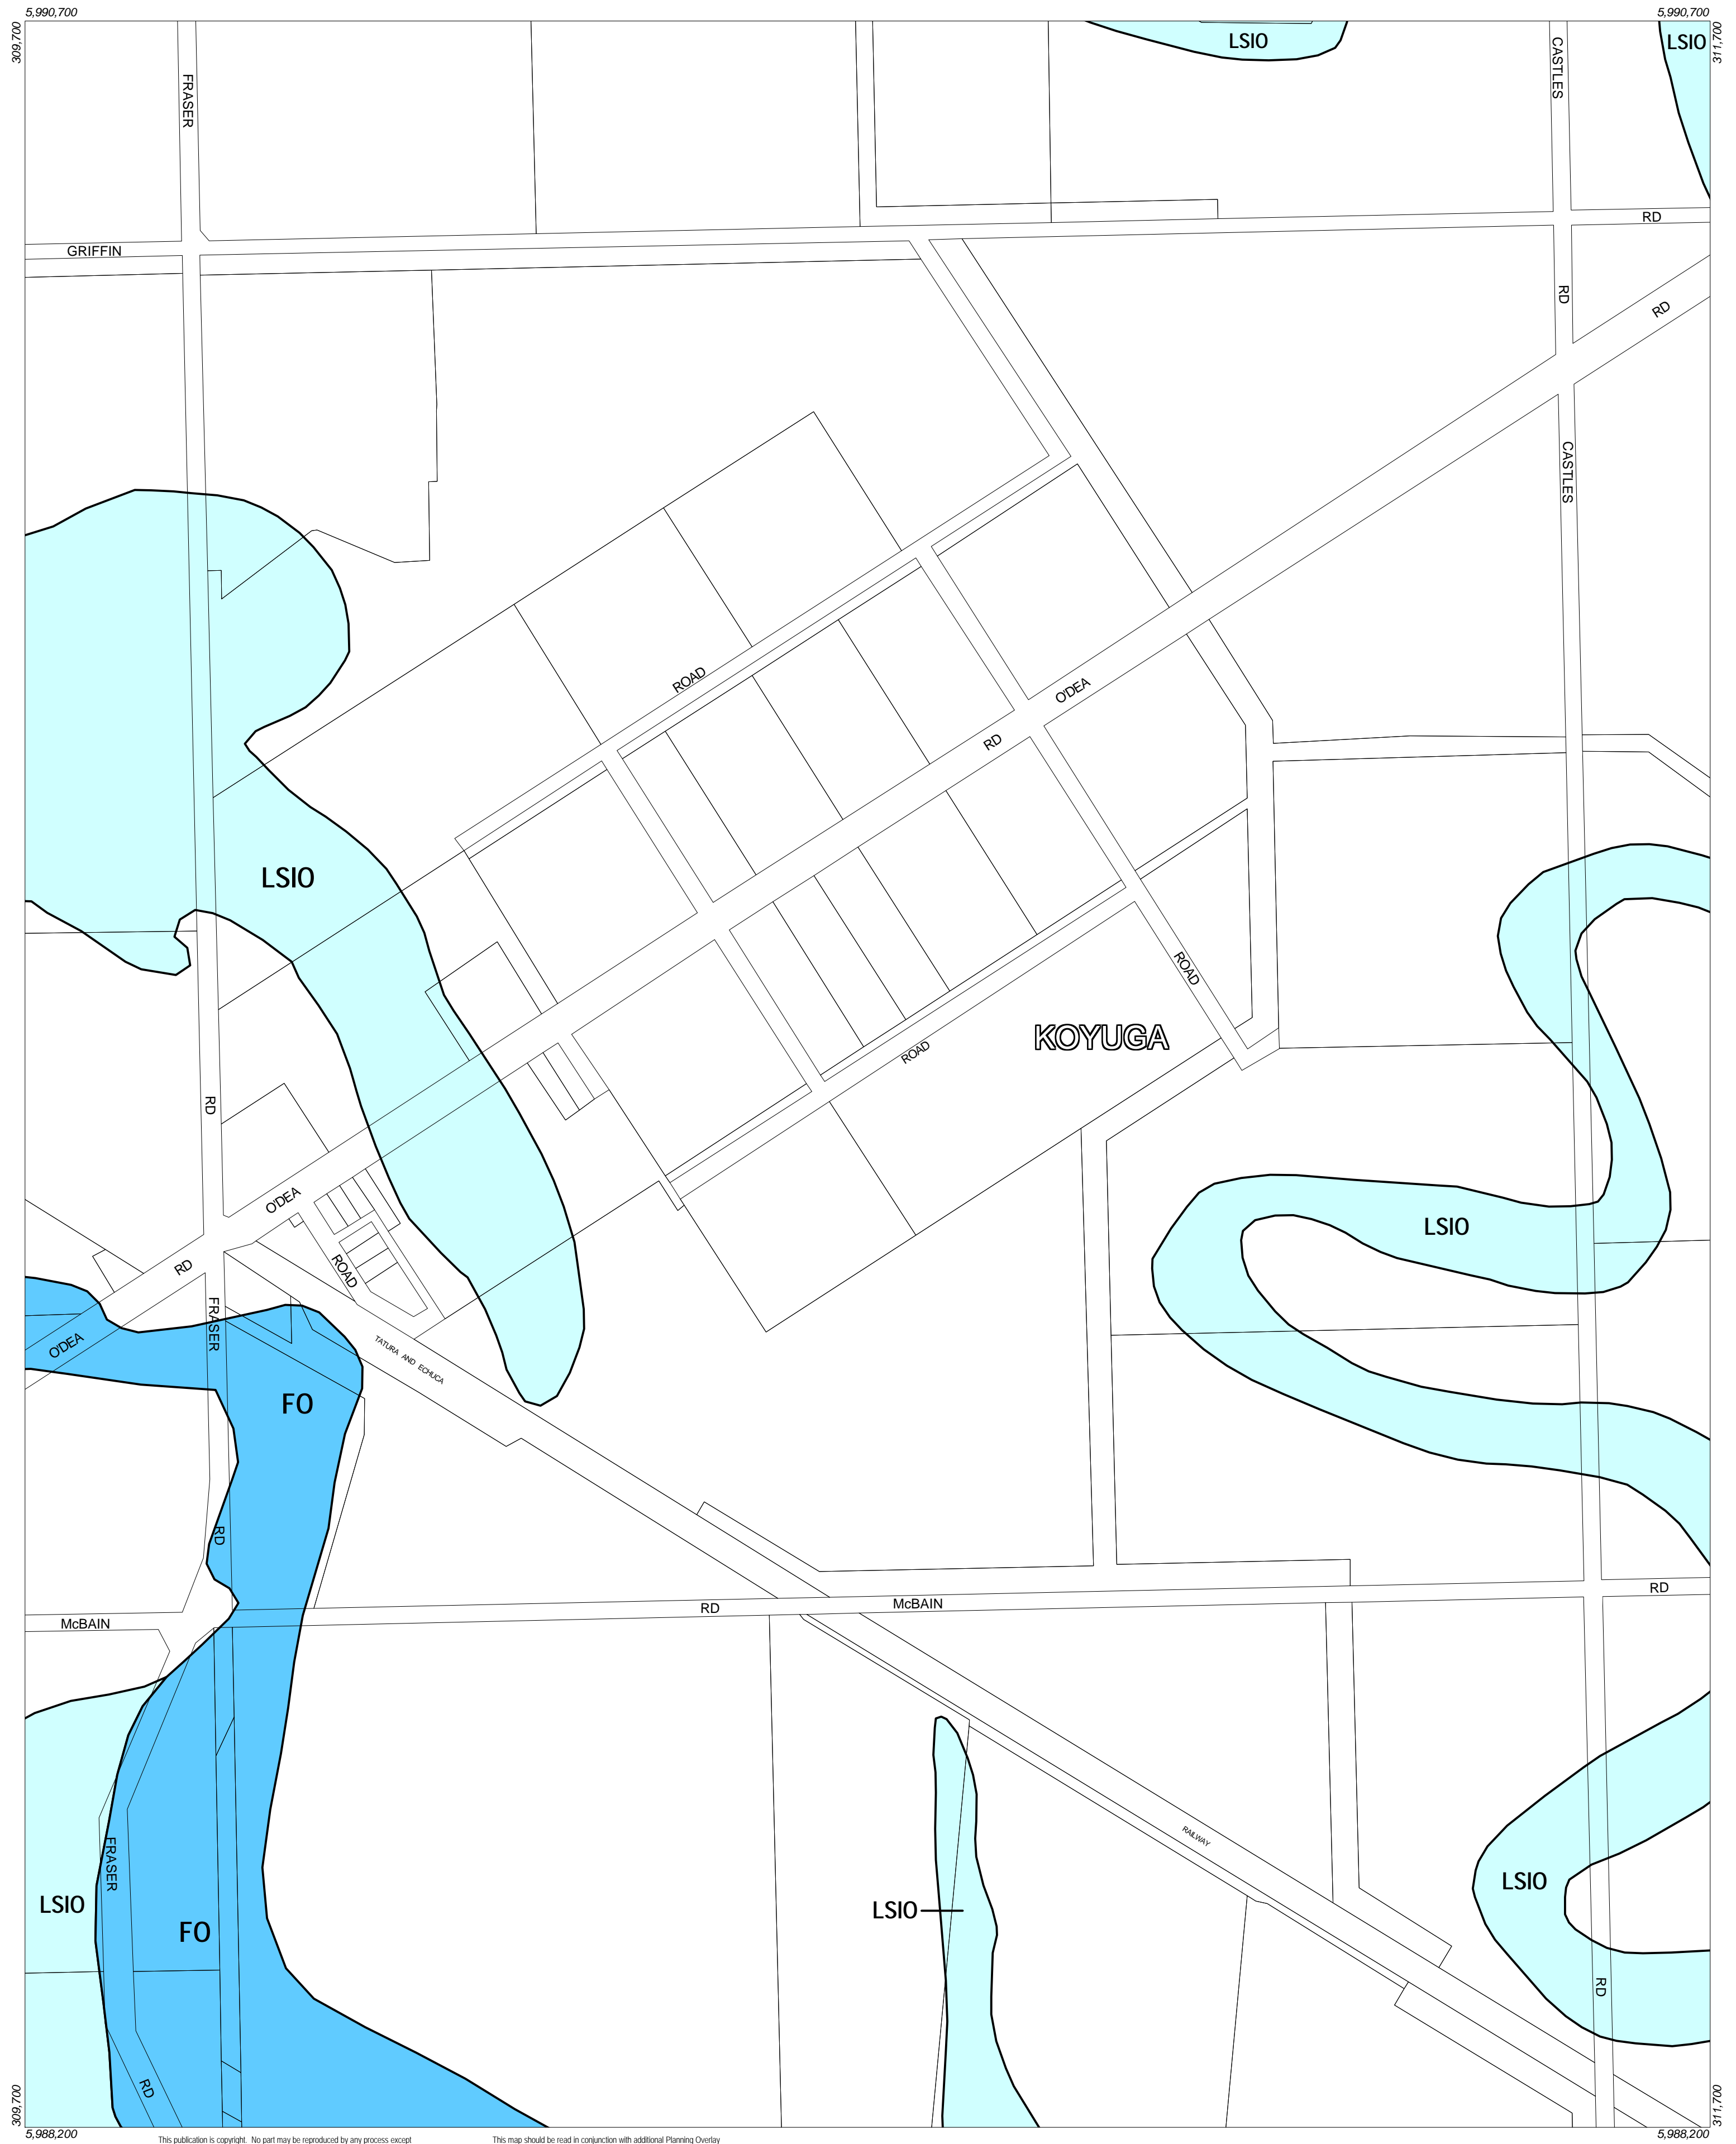

CAMPASPE PLANNING SCHEME - LOCAL PROVISION

Amendment C14 Pt.1
Printed: 3/1/2003