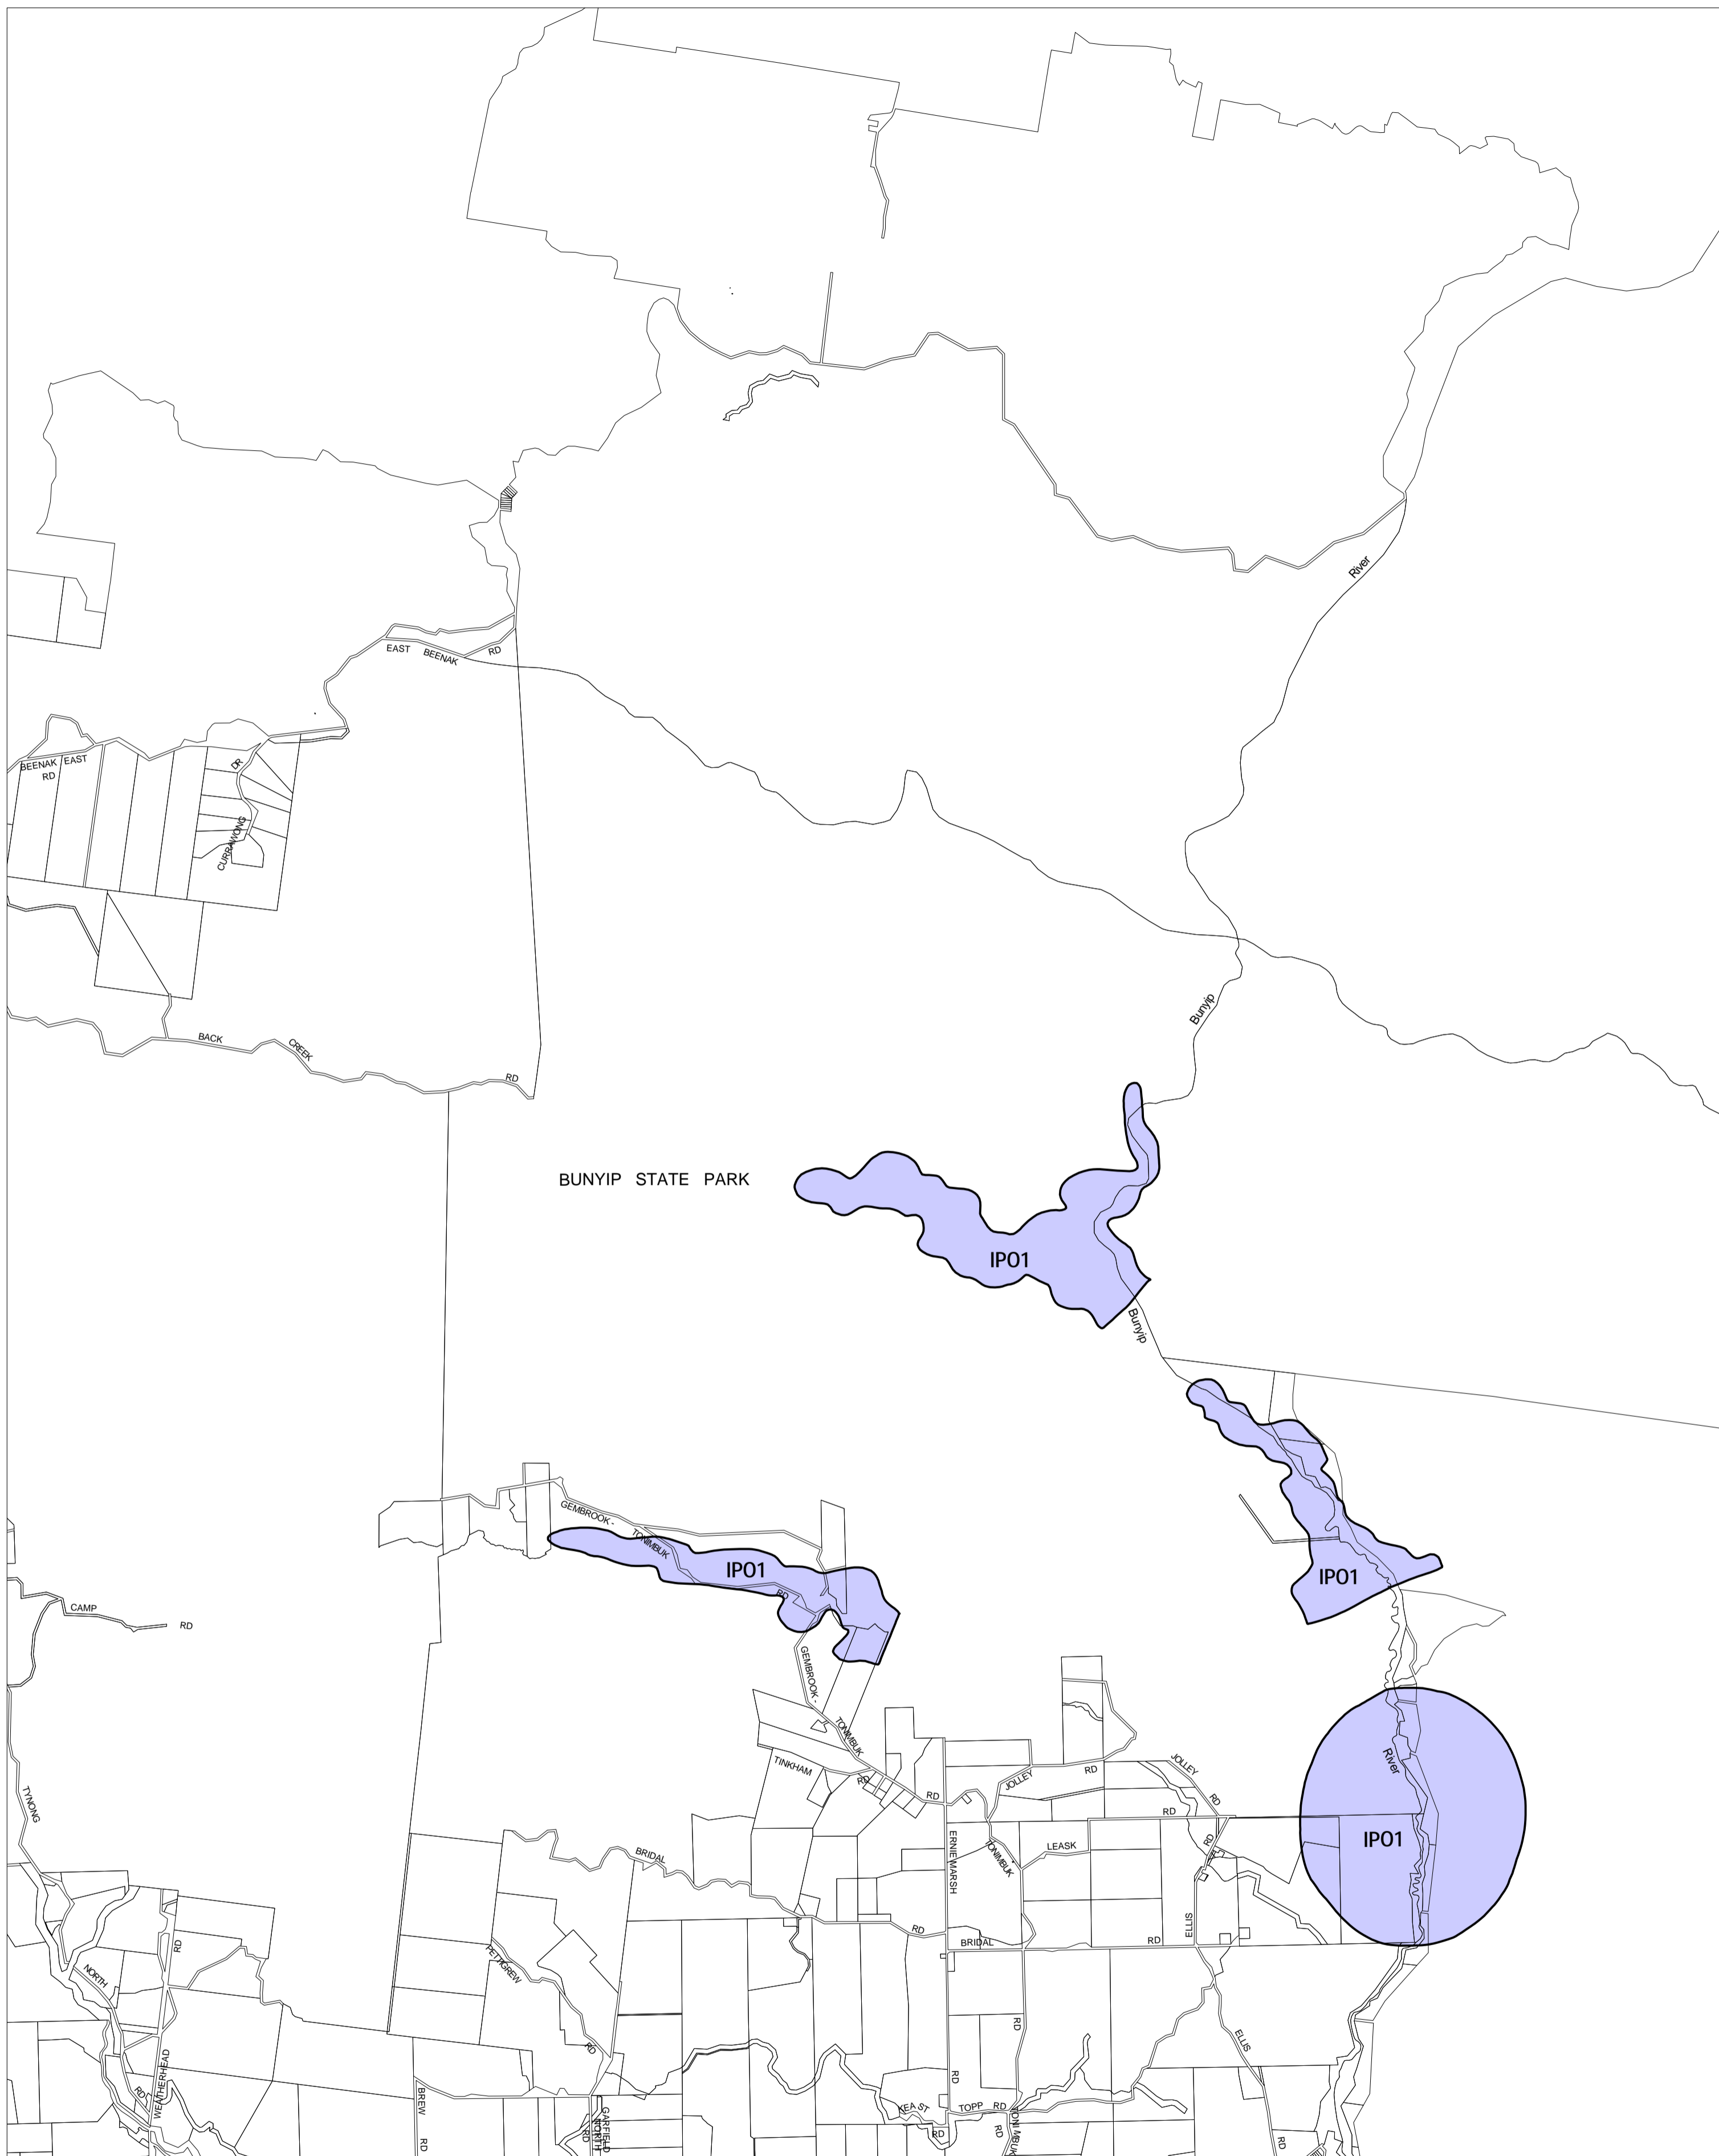

CARDINIA PLANNING SCHEME - LOCAL PROVISION

Overlays

IPO1 Incorporated Plan Overlay - Schedule 1

AUSTRALIAN MAP GRID ZONE 55

INDEX TO ADJOINING METRIC SERIES MAP

Printed: 13/7/2007