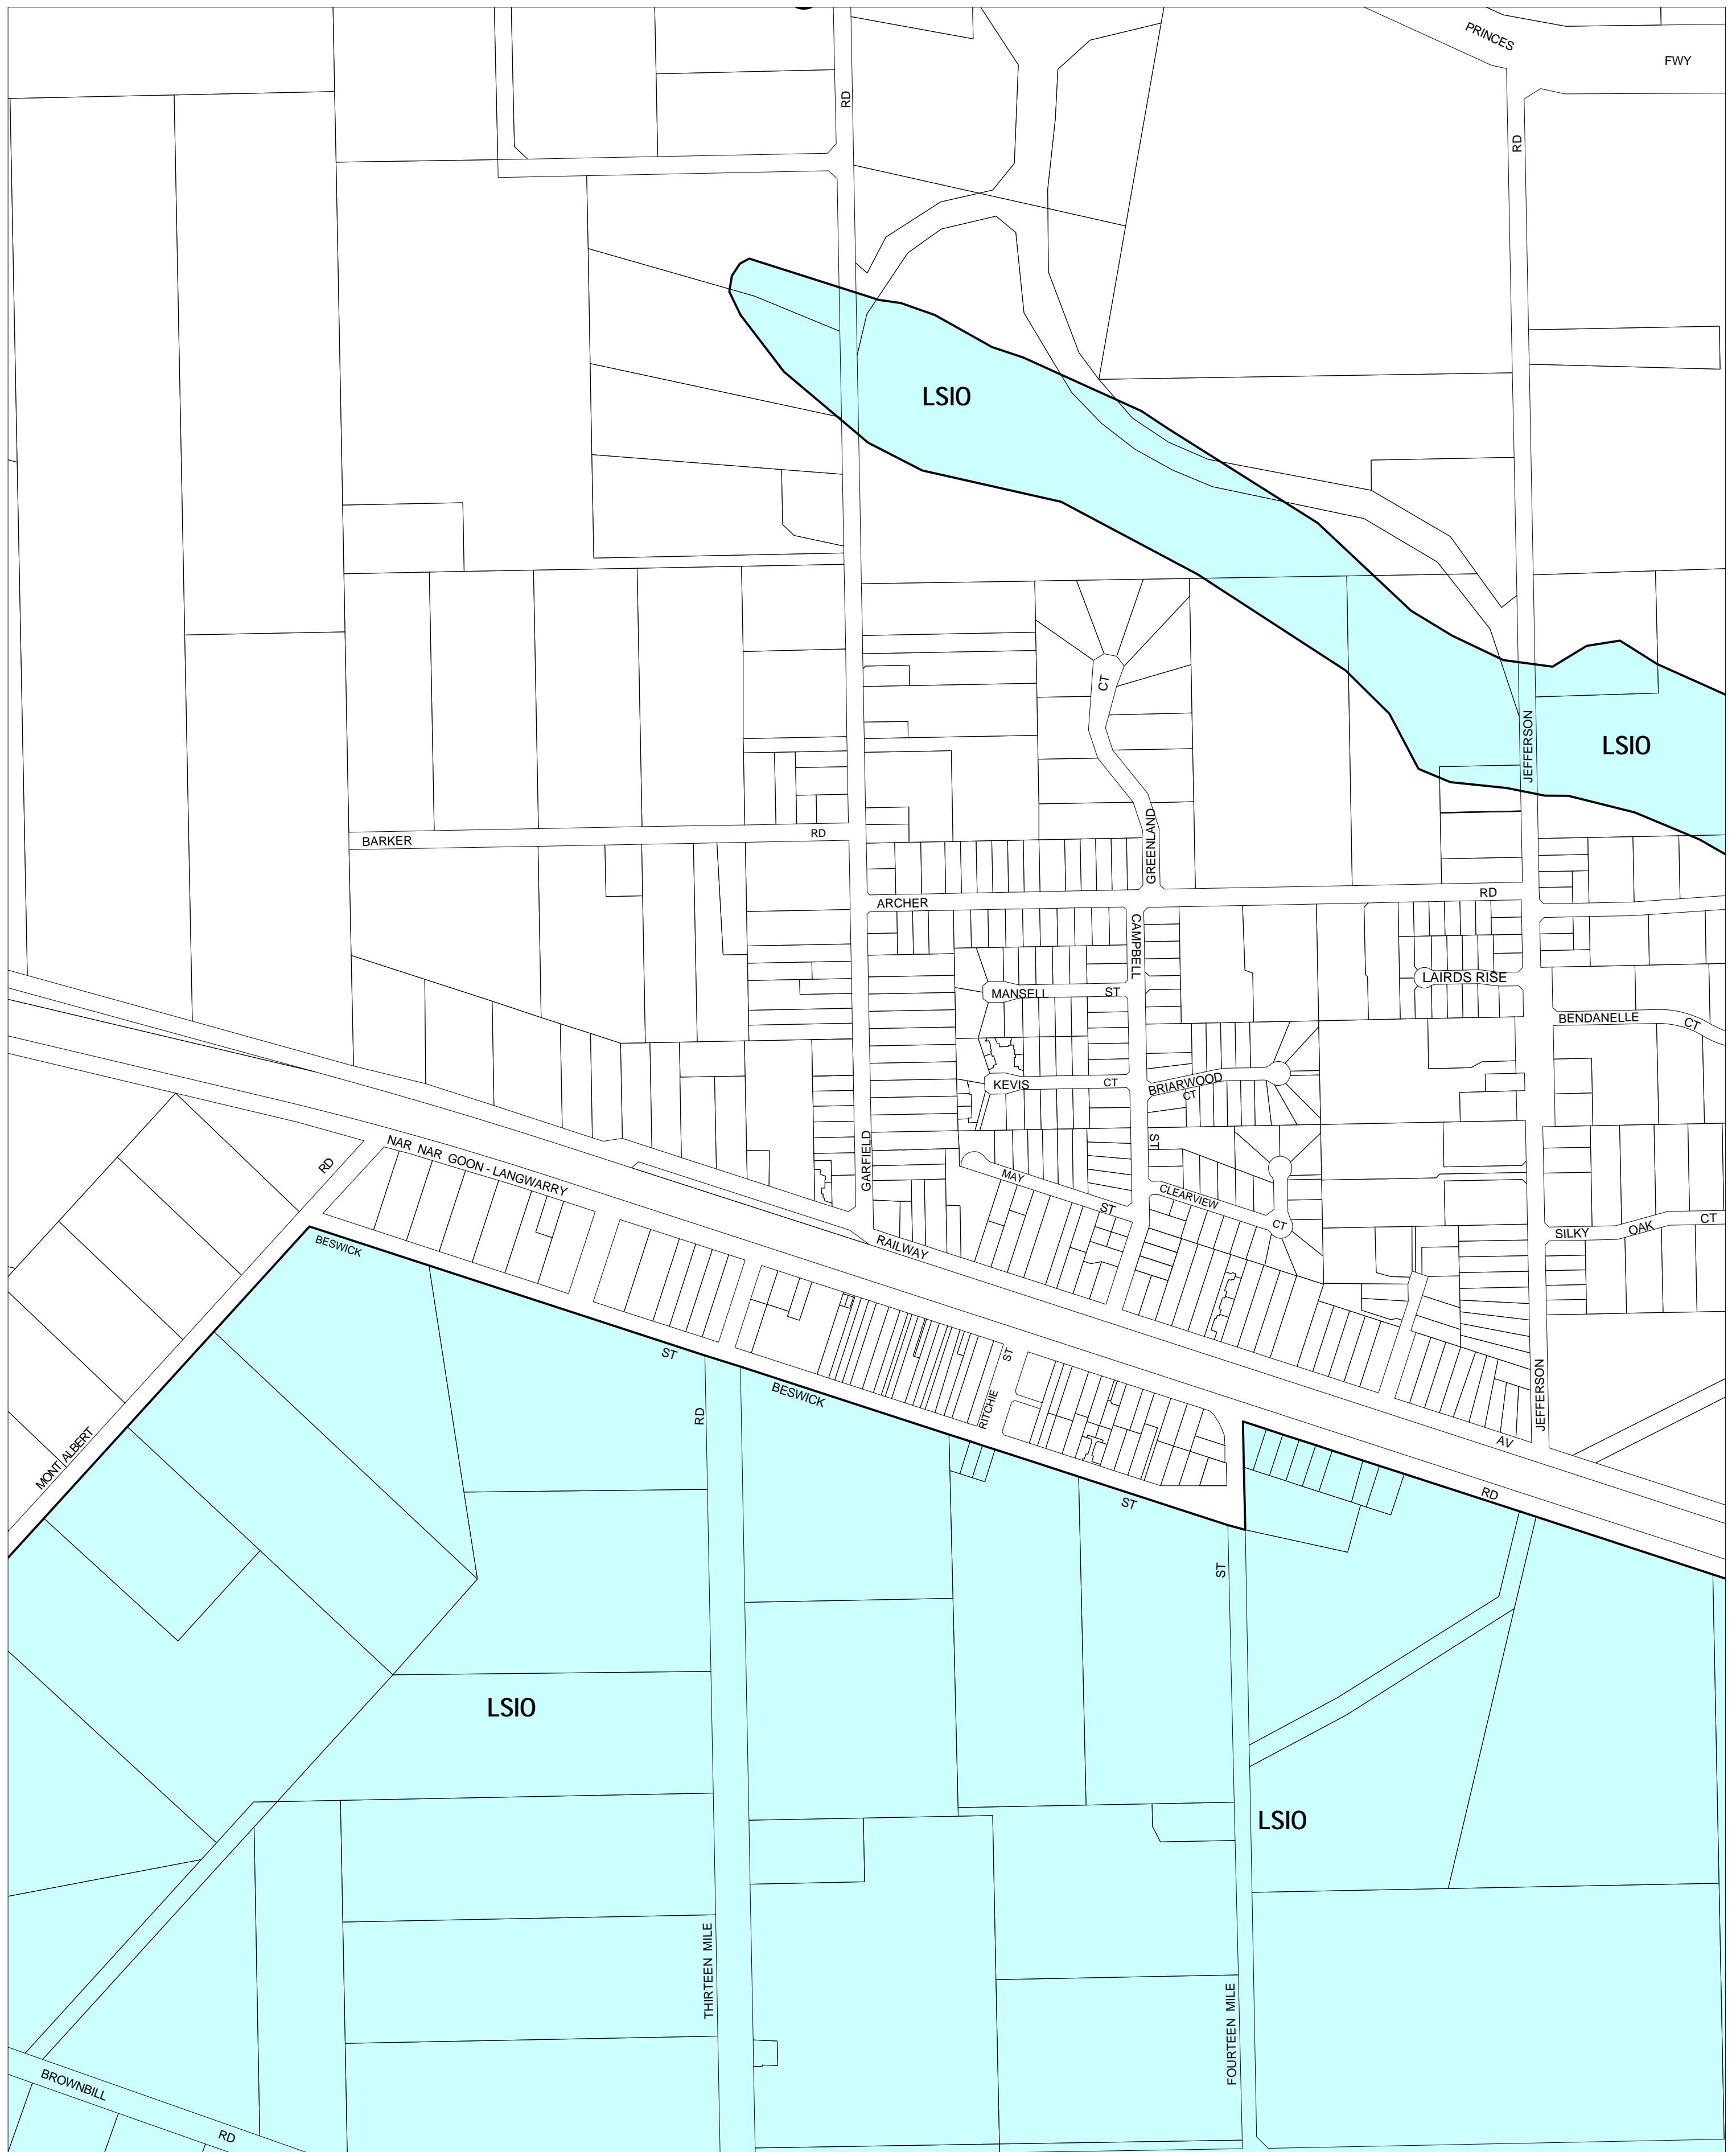

CARDINIA PLANNING SCHEME - LOCAL PROVISION

Overlays

LSIO Land Subject to Inundation Overlay

Printed: 19/3/2008

AMENDMENT C24