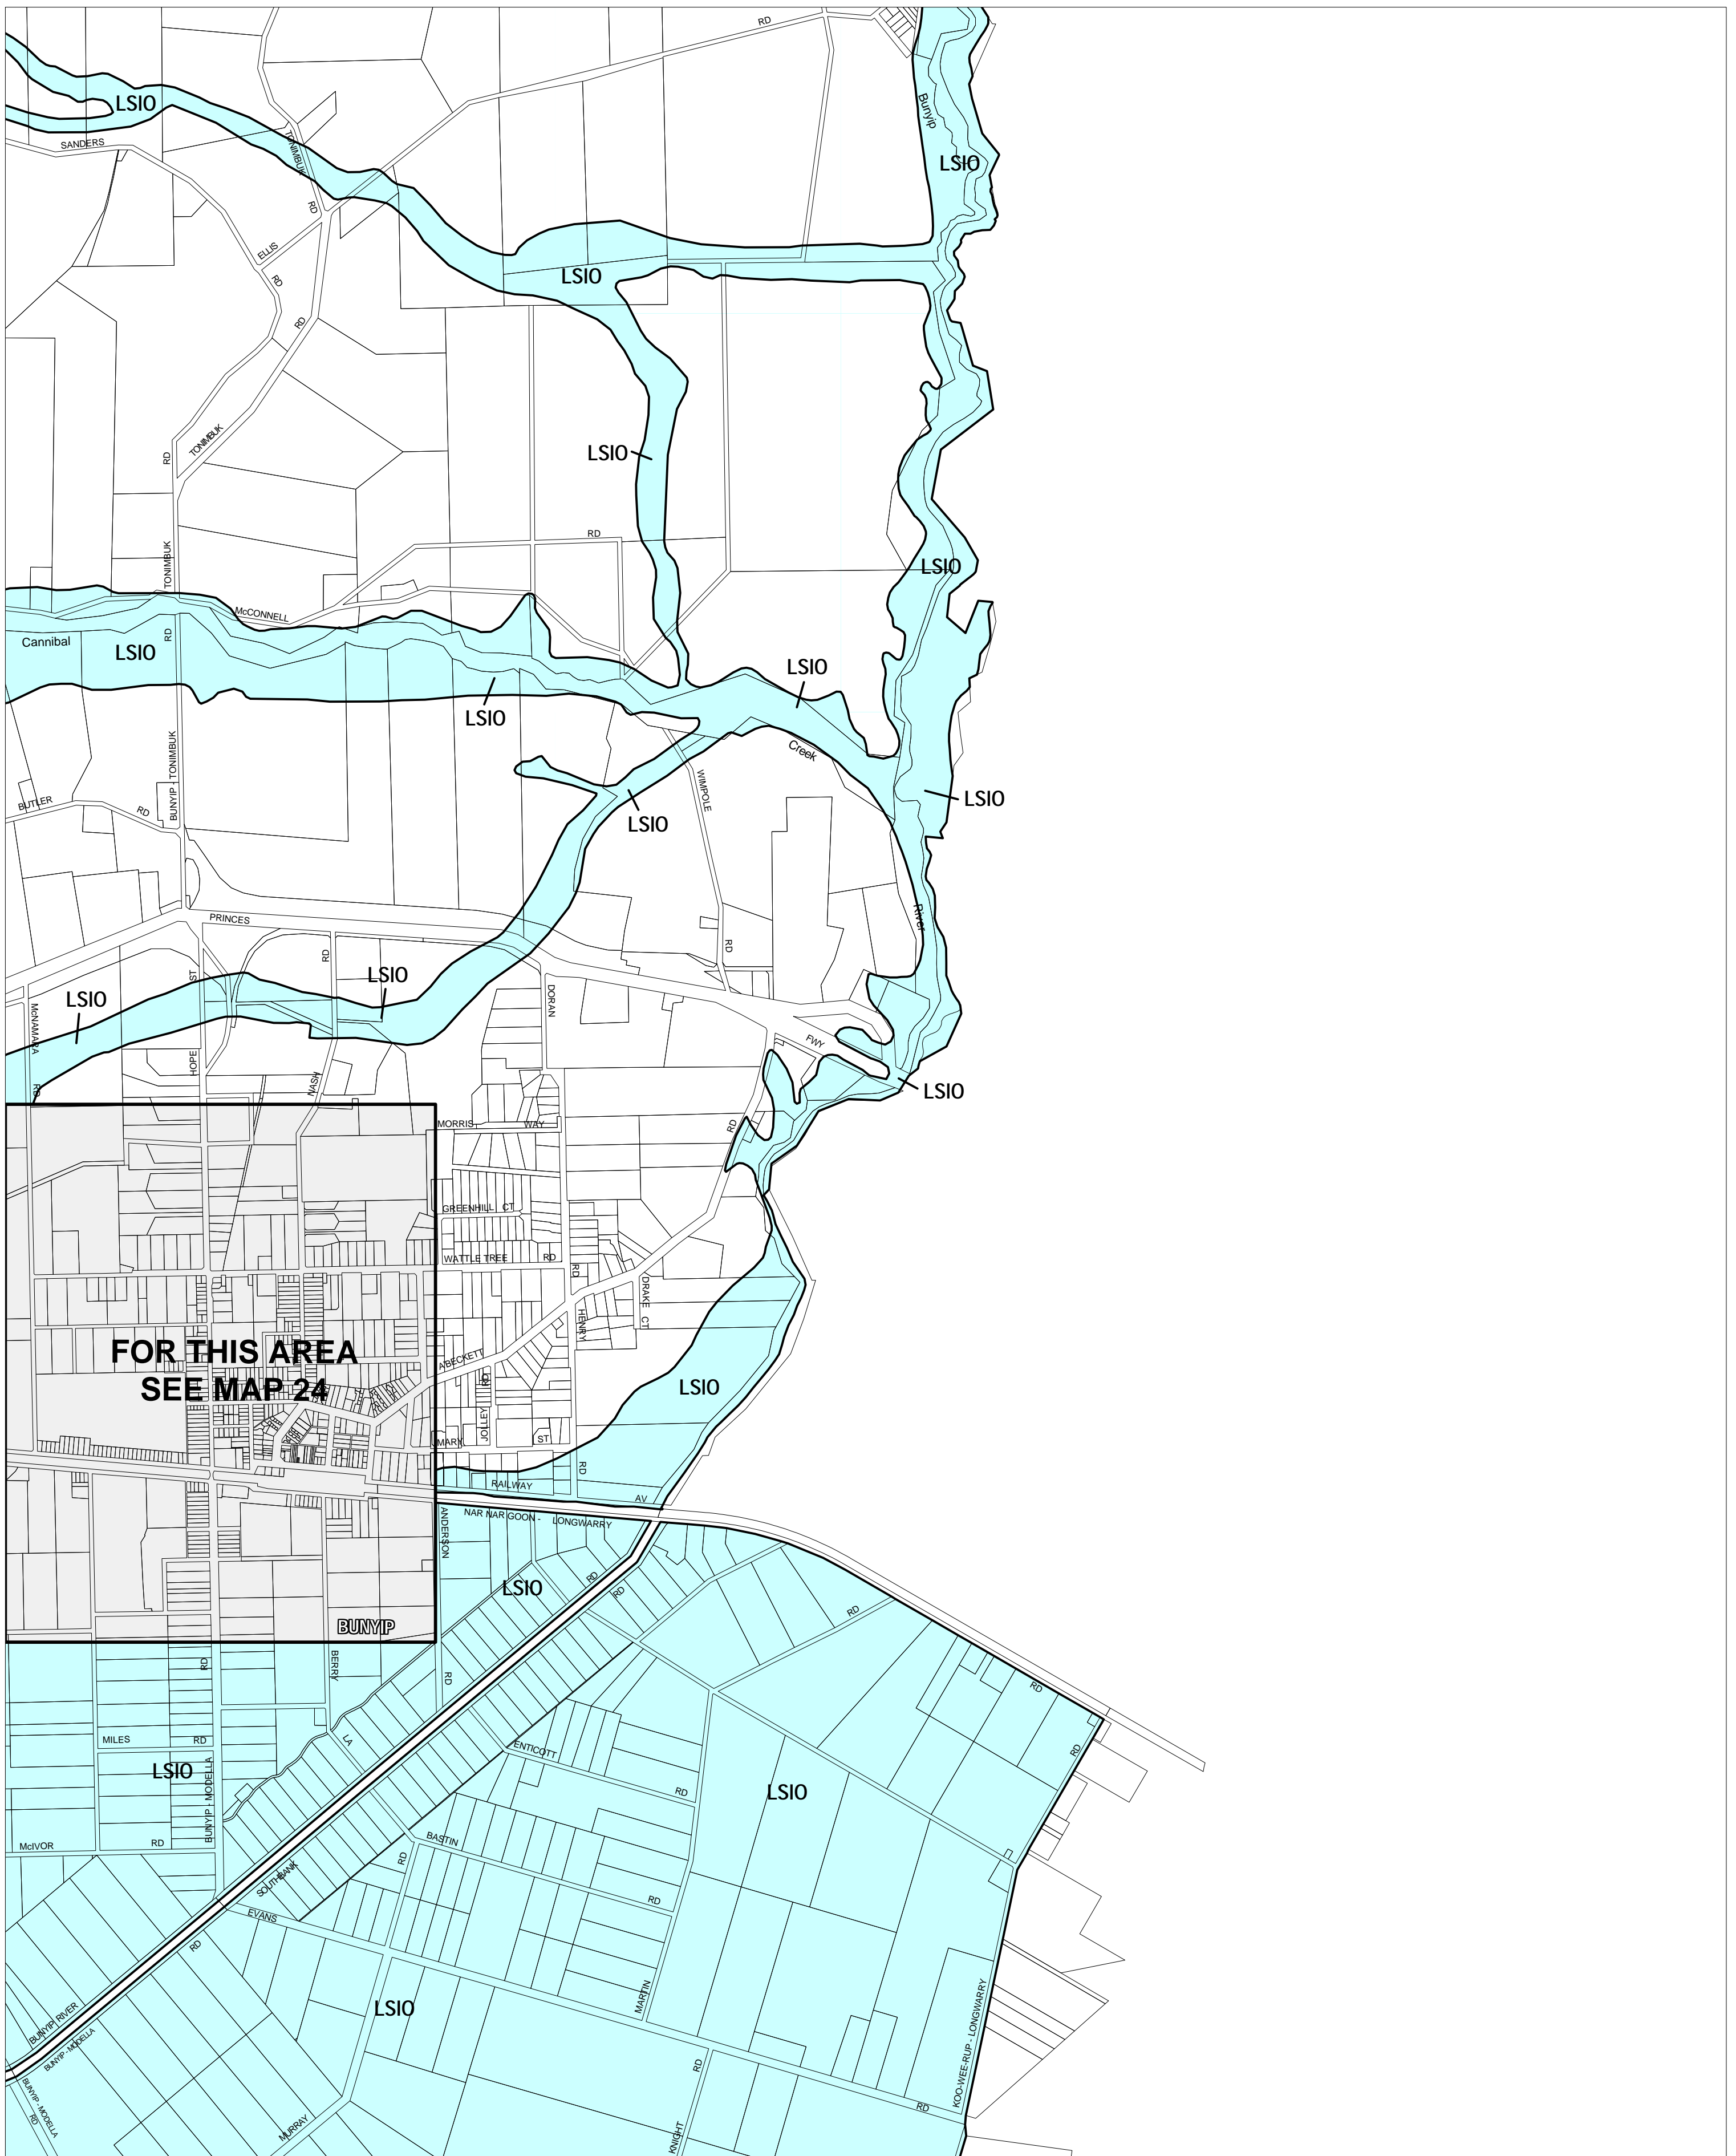

CARDINIA PLANNING SCHEME - LOCAL PROVISION

Overlays

LSIO Land Subject to Inundation Overlay

AUSTRALIAN MAP GRID ZONE 55

Printed: 19/3/2008

AMENDMENT C24