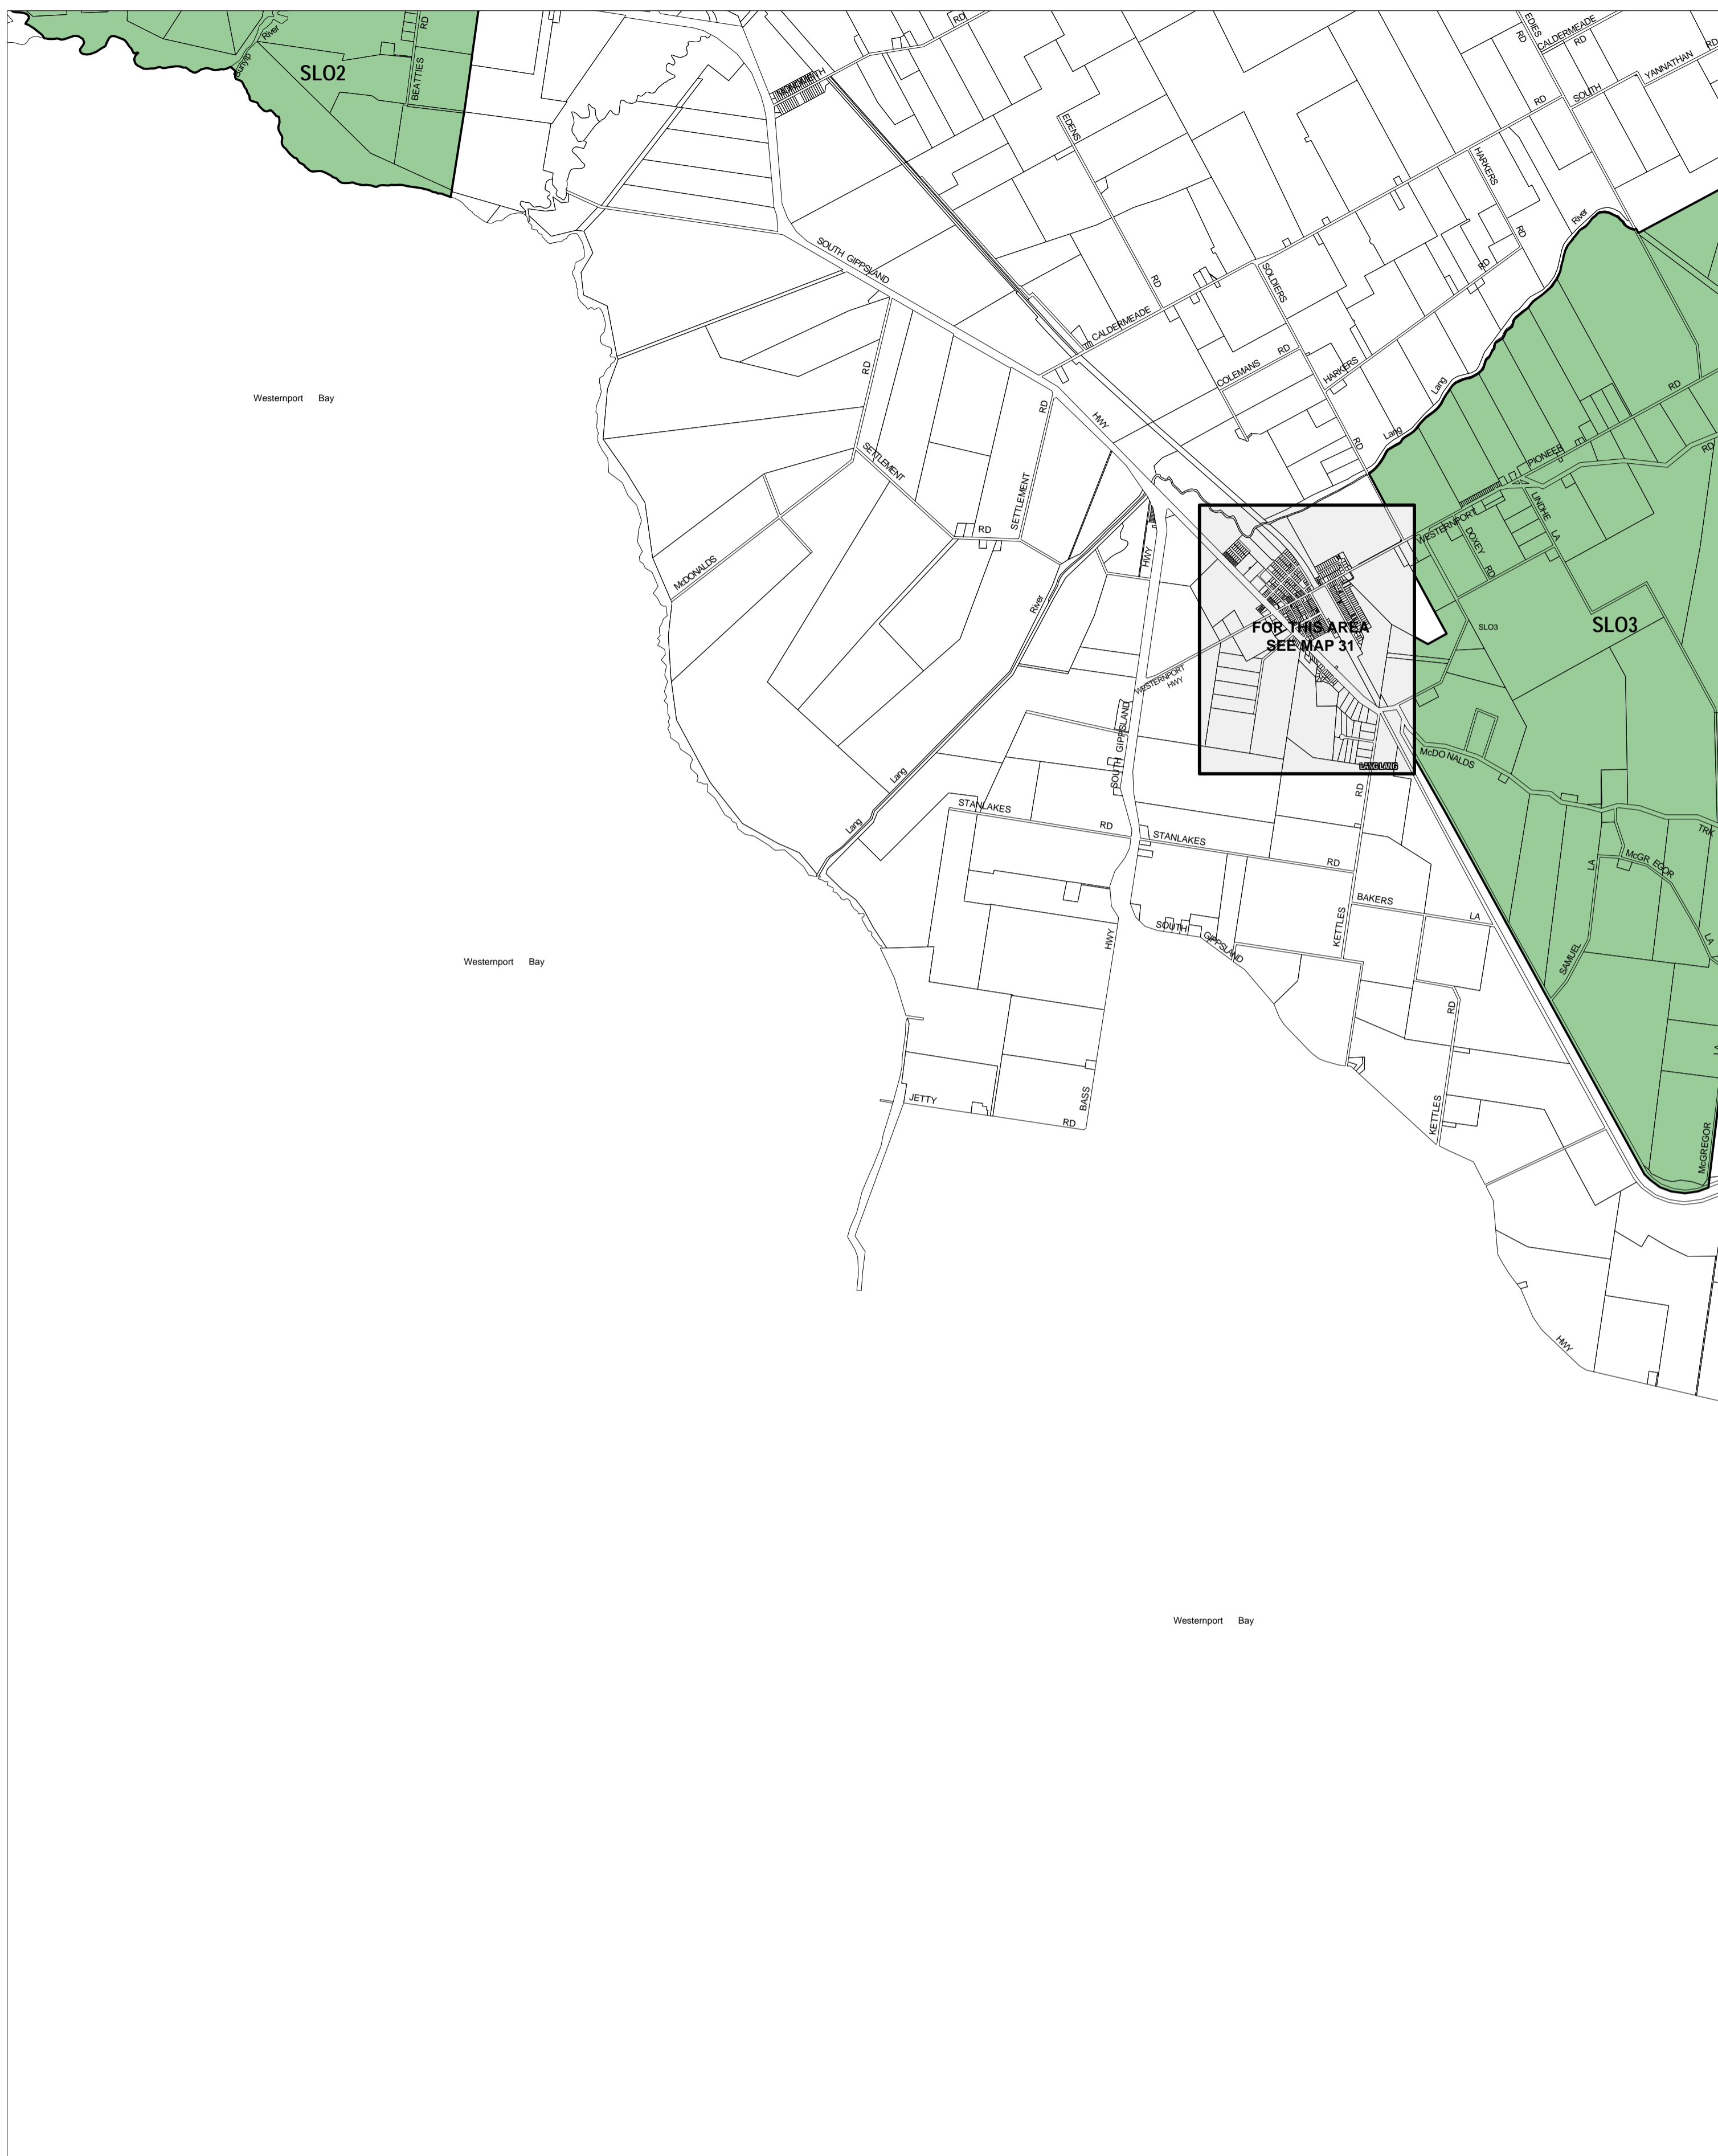

CARDINIA PLANNING SCHEME - LOCAL PROVISION

Overlays

- SLO2 Significant Landscape Overlay - Schedule 2
- SLO3 Significant Landscape Overlay - Schedule 3

AUSTRALIAN MAP GRID ZONE 55

INDEX TO ADJOINING METRIC SERIES MAP

Printed: 13/7/2007