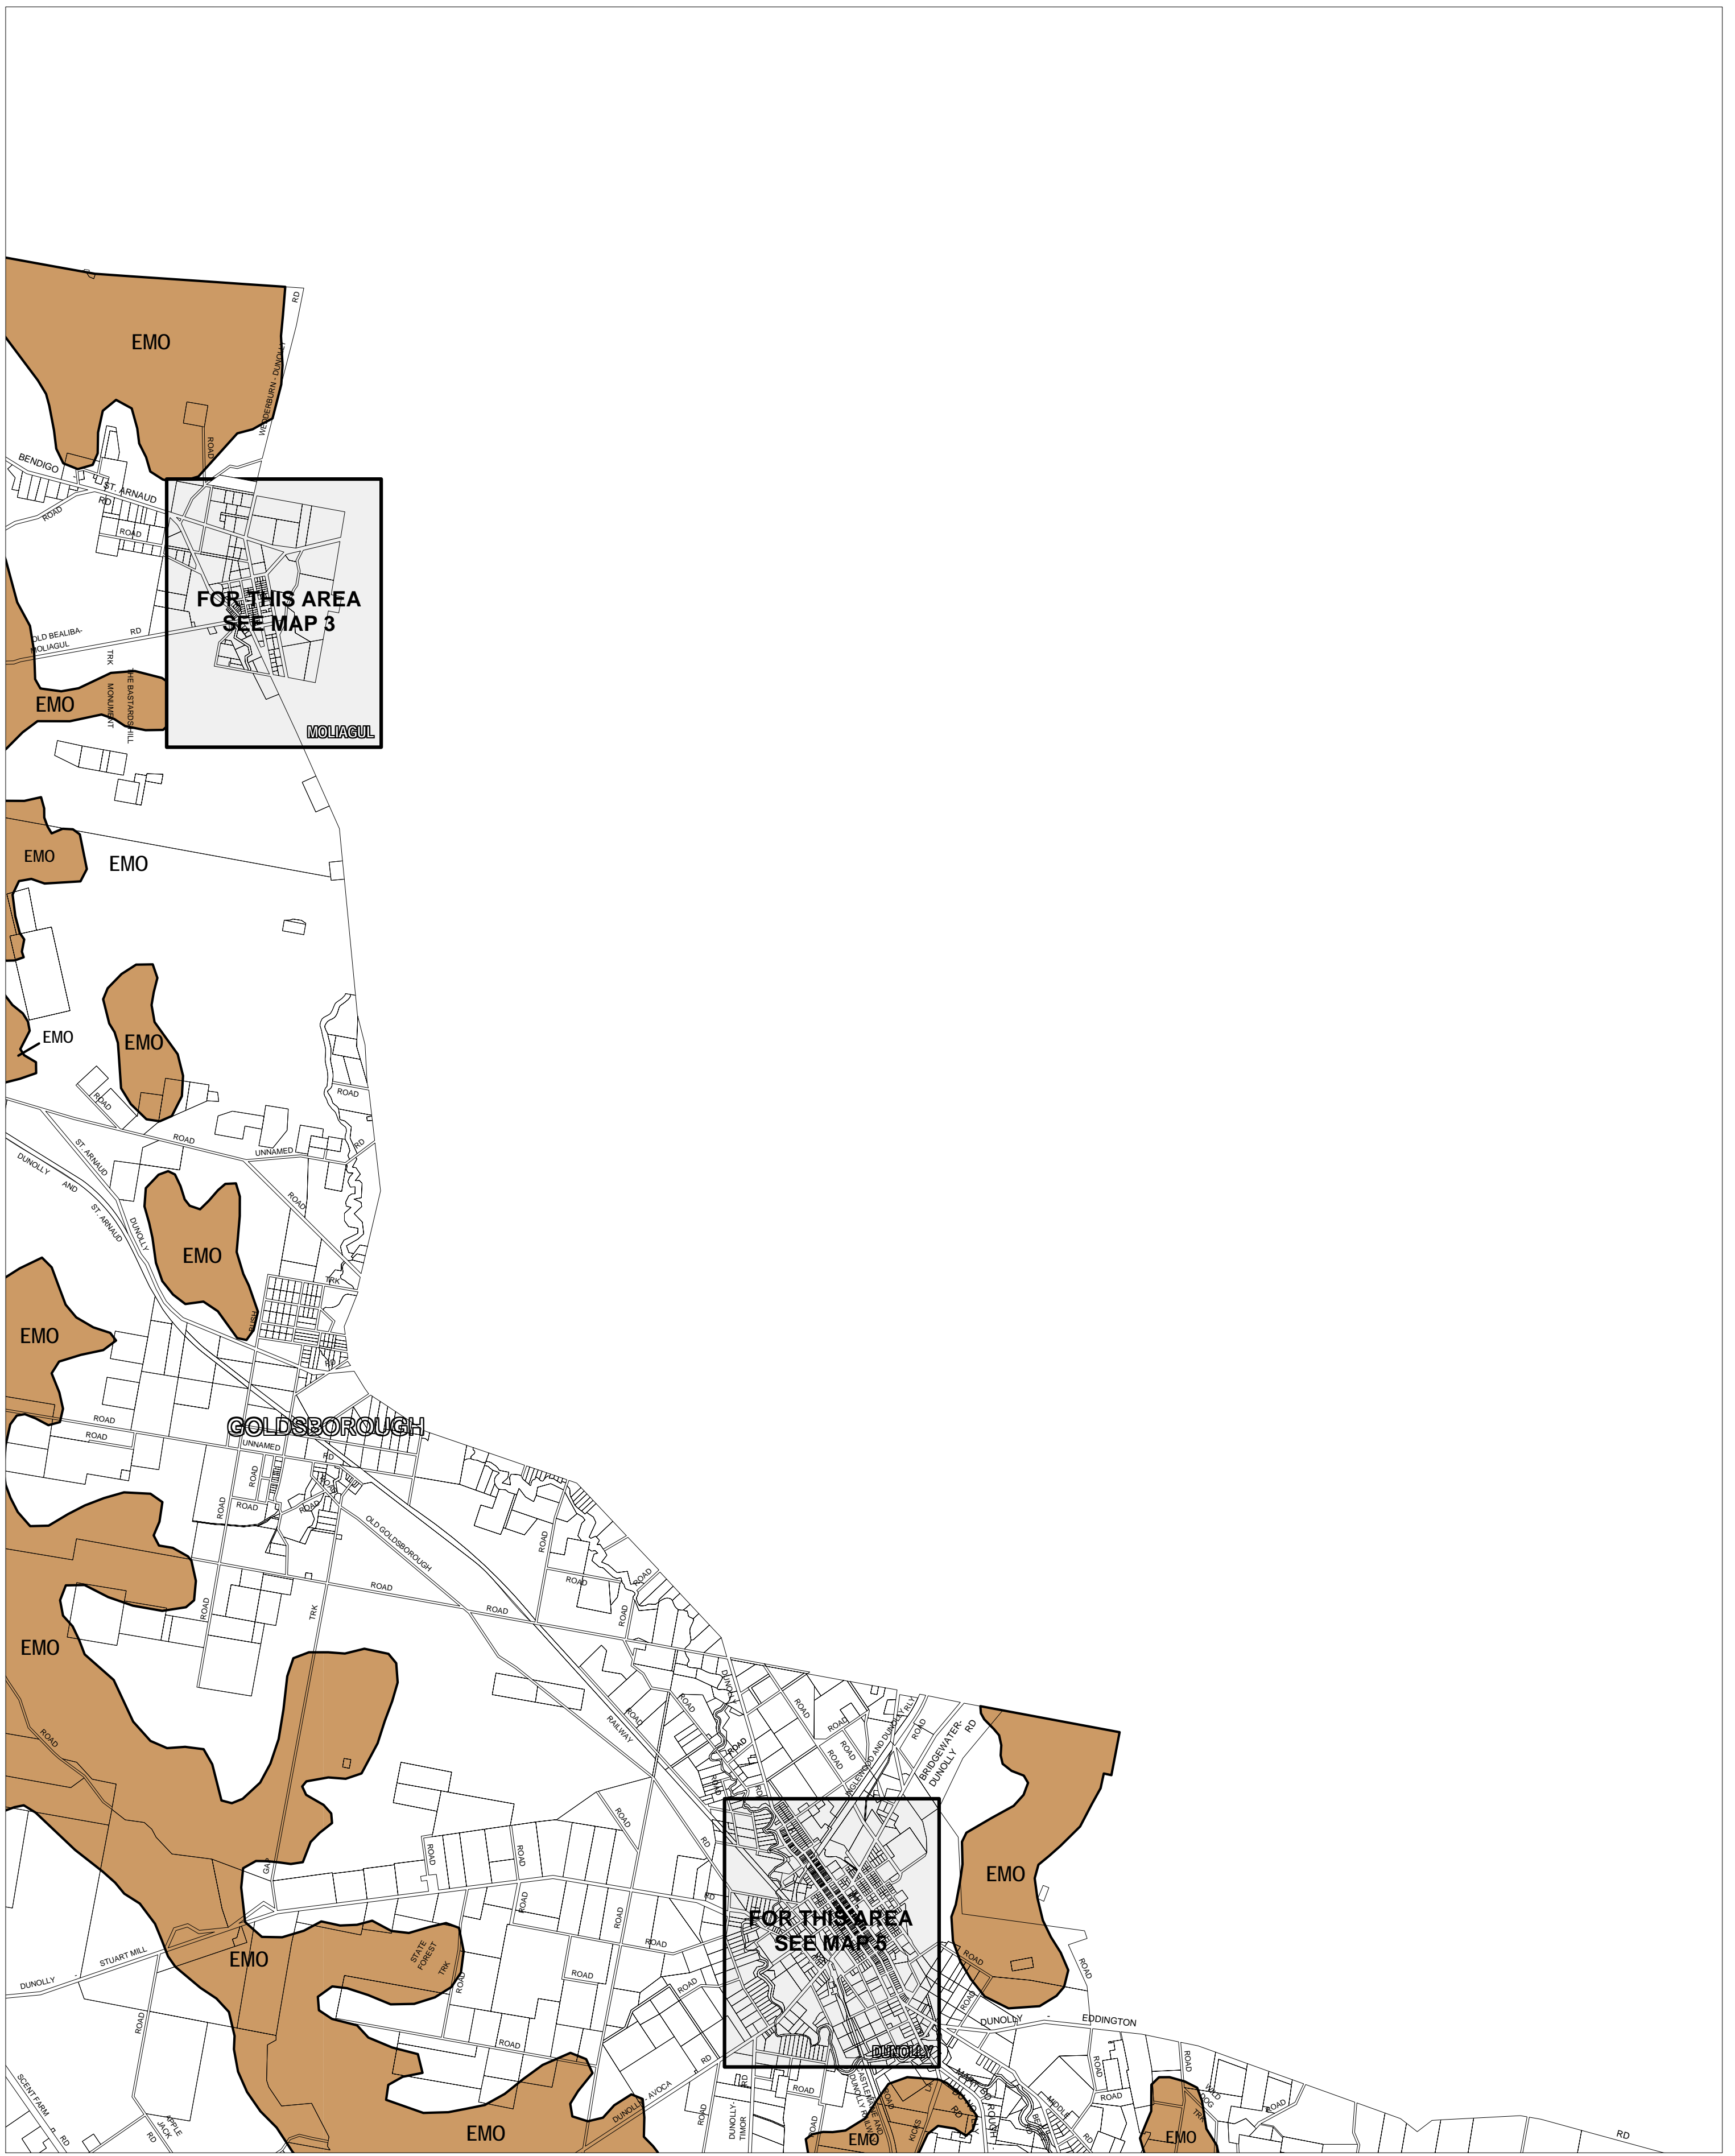

CENTRAL GOLDFIELDS PLANNING SCHEME - LOCAL PROVISION

Overlays

EMO Erosion Management Overlay

Printed: 13/9/2007