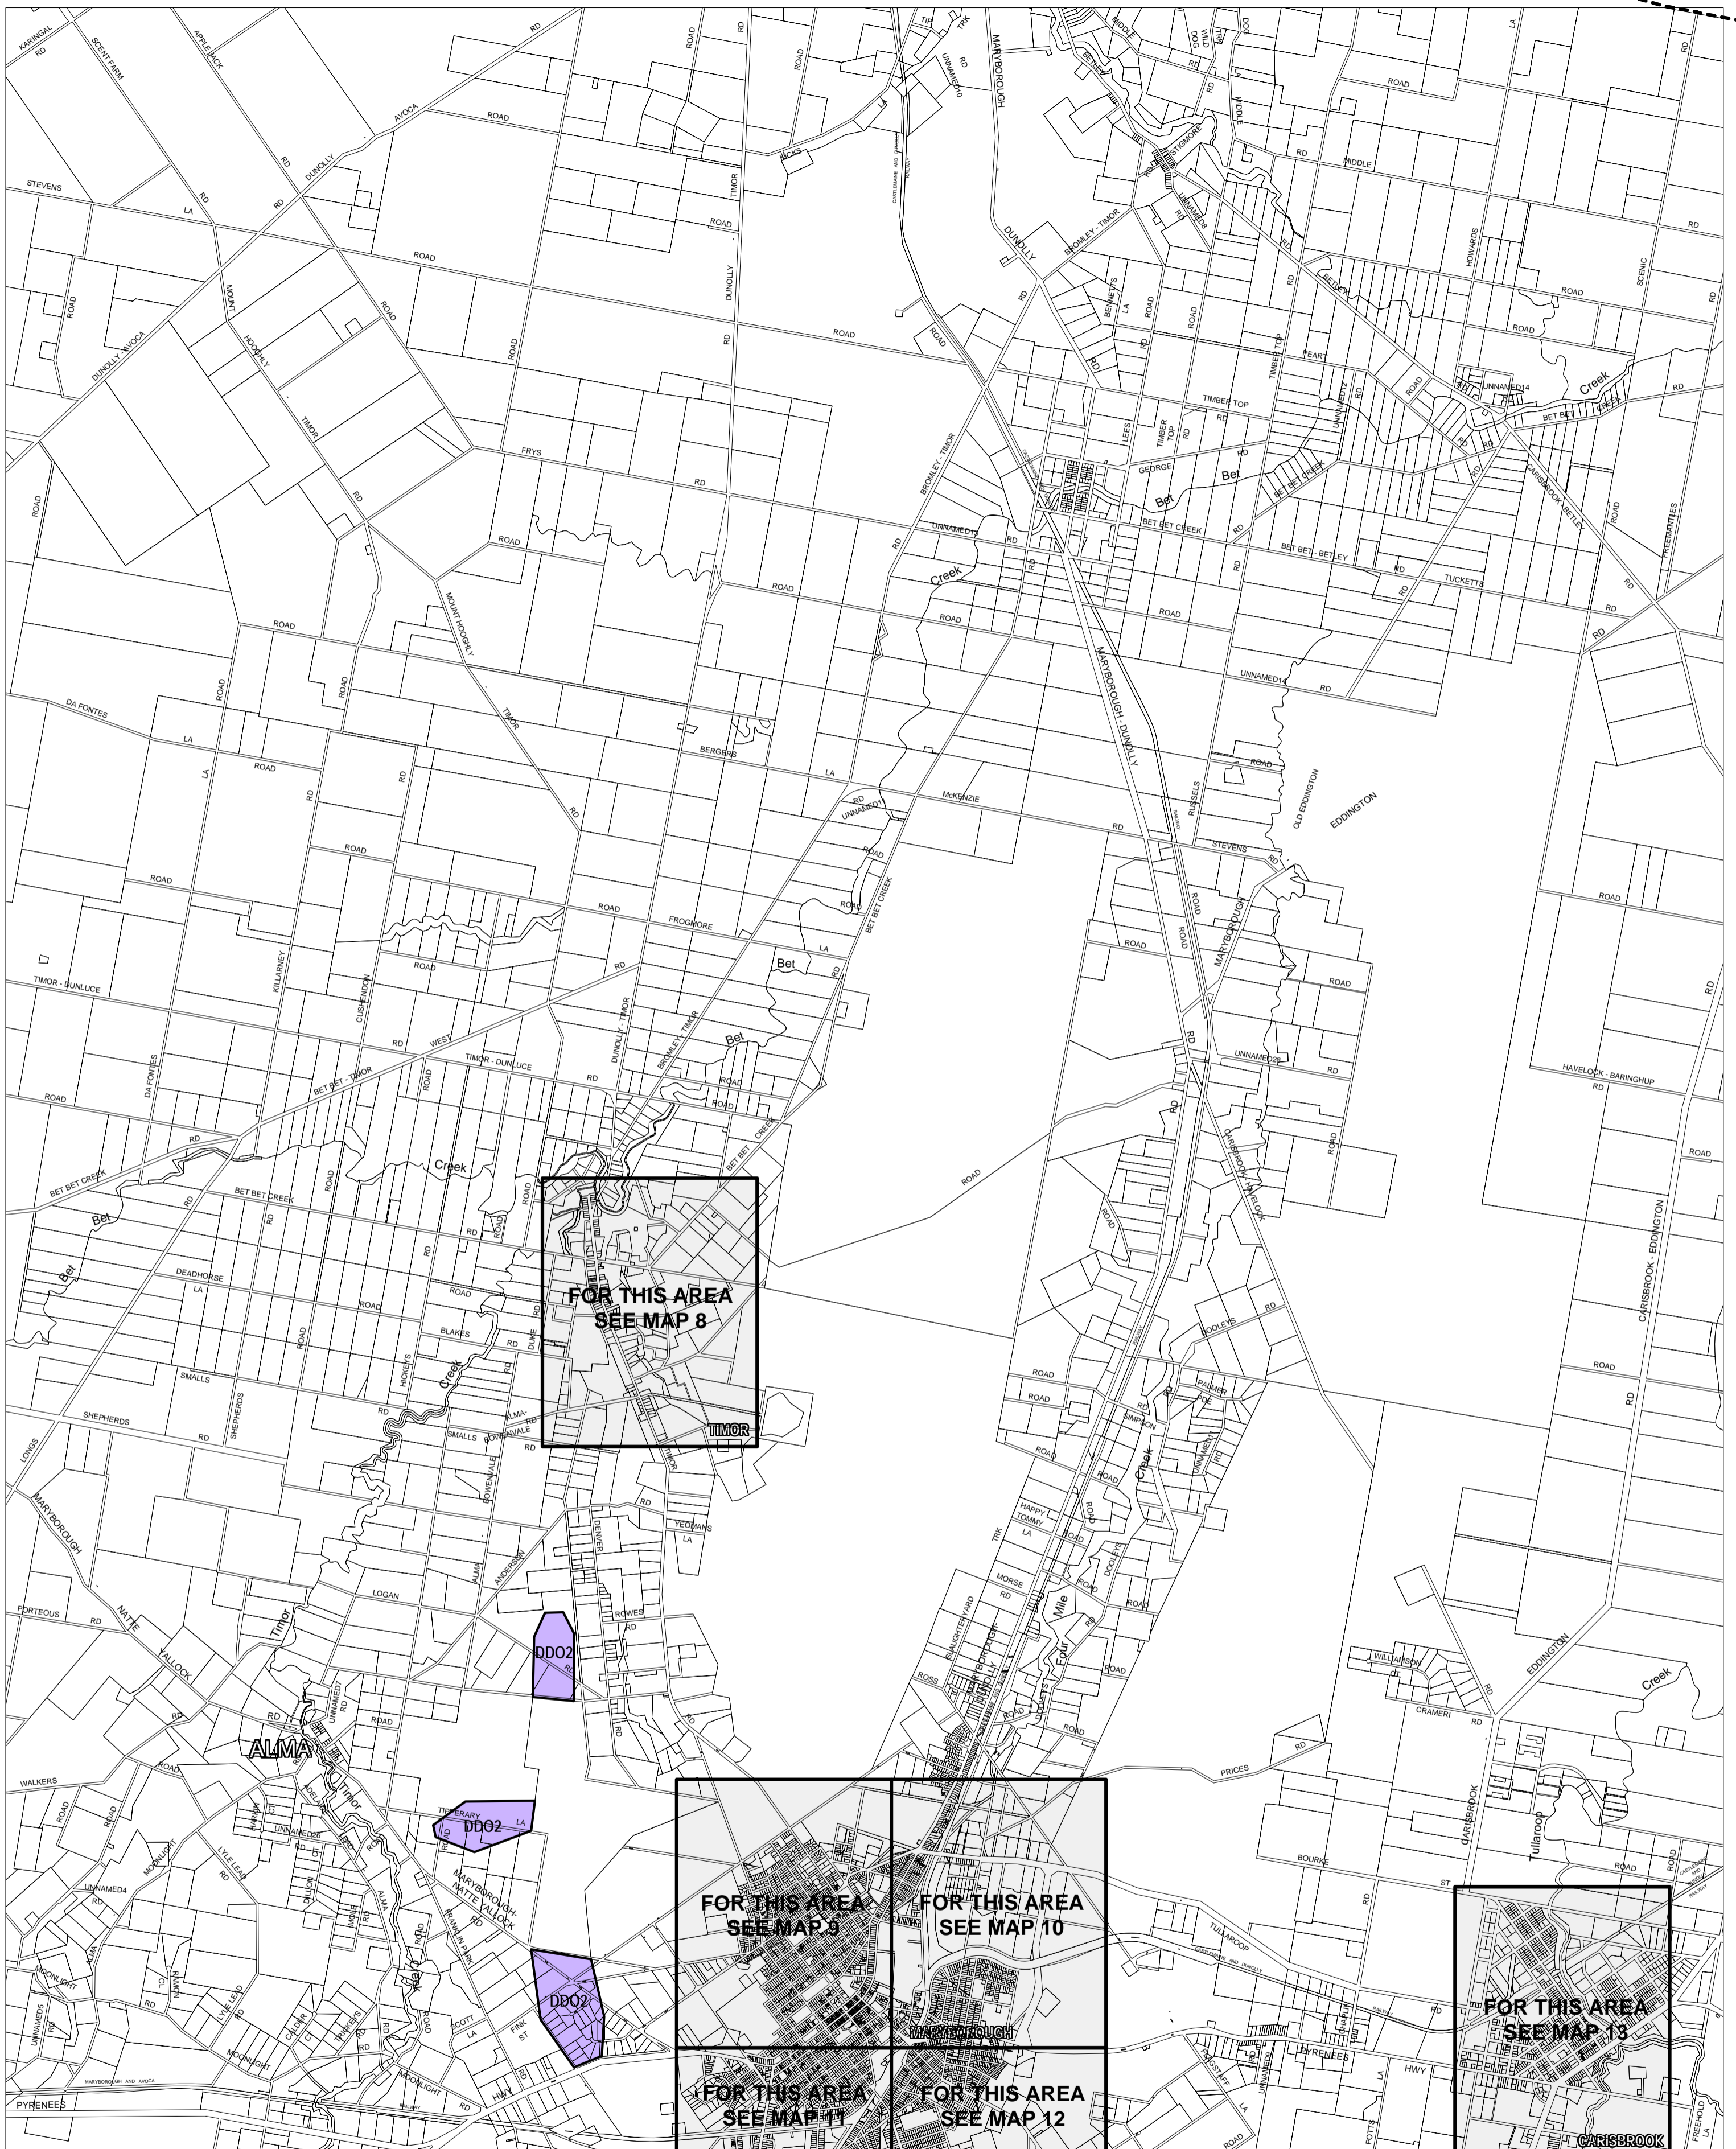

CENTRAL GOLDFIELDS PLANNING SCHEME - LOCAL PROVISION

Overlays

DDO2 Design And Development Overlay - Schedule 2

AUSTRALIAN MAP GRID ZONE 54

INDEX TO ADJOINING METRIC SERIES MAP

Printed: 15/10/2010

AMENDMENT C20