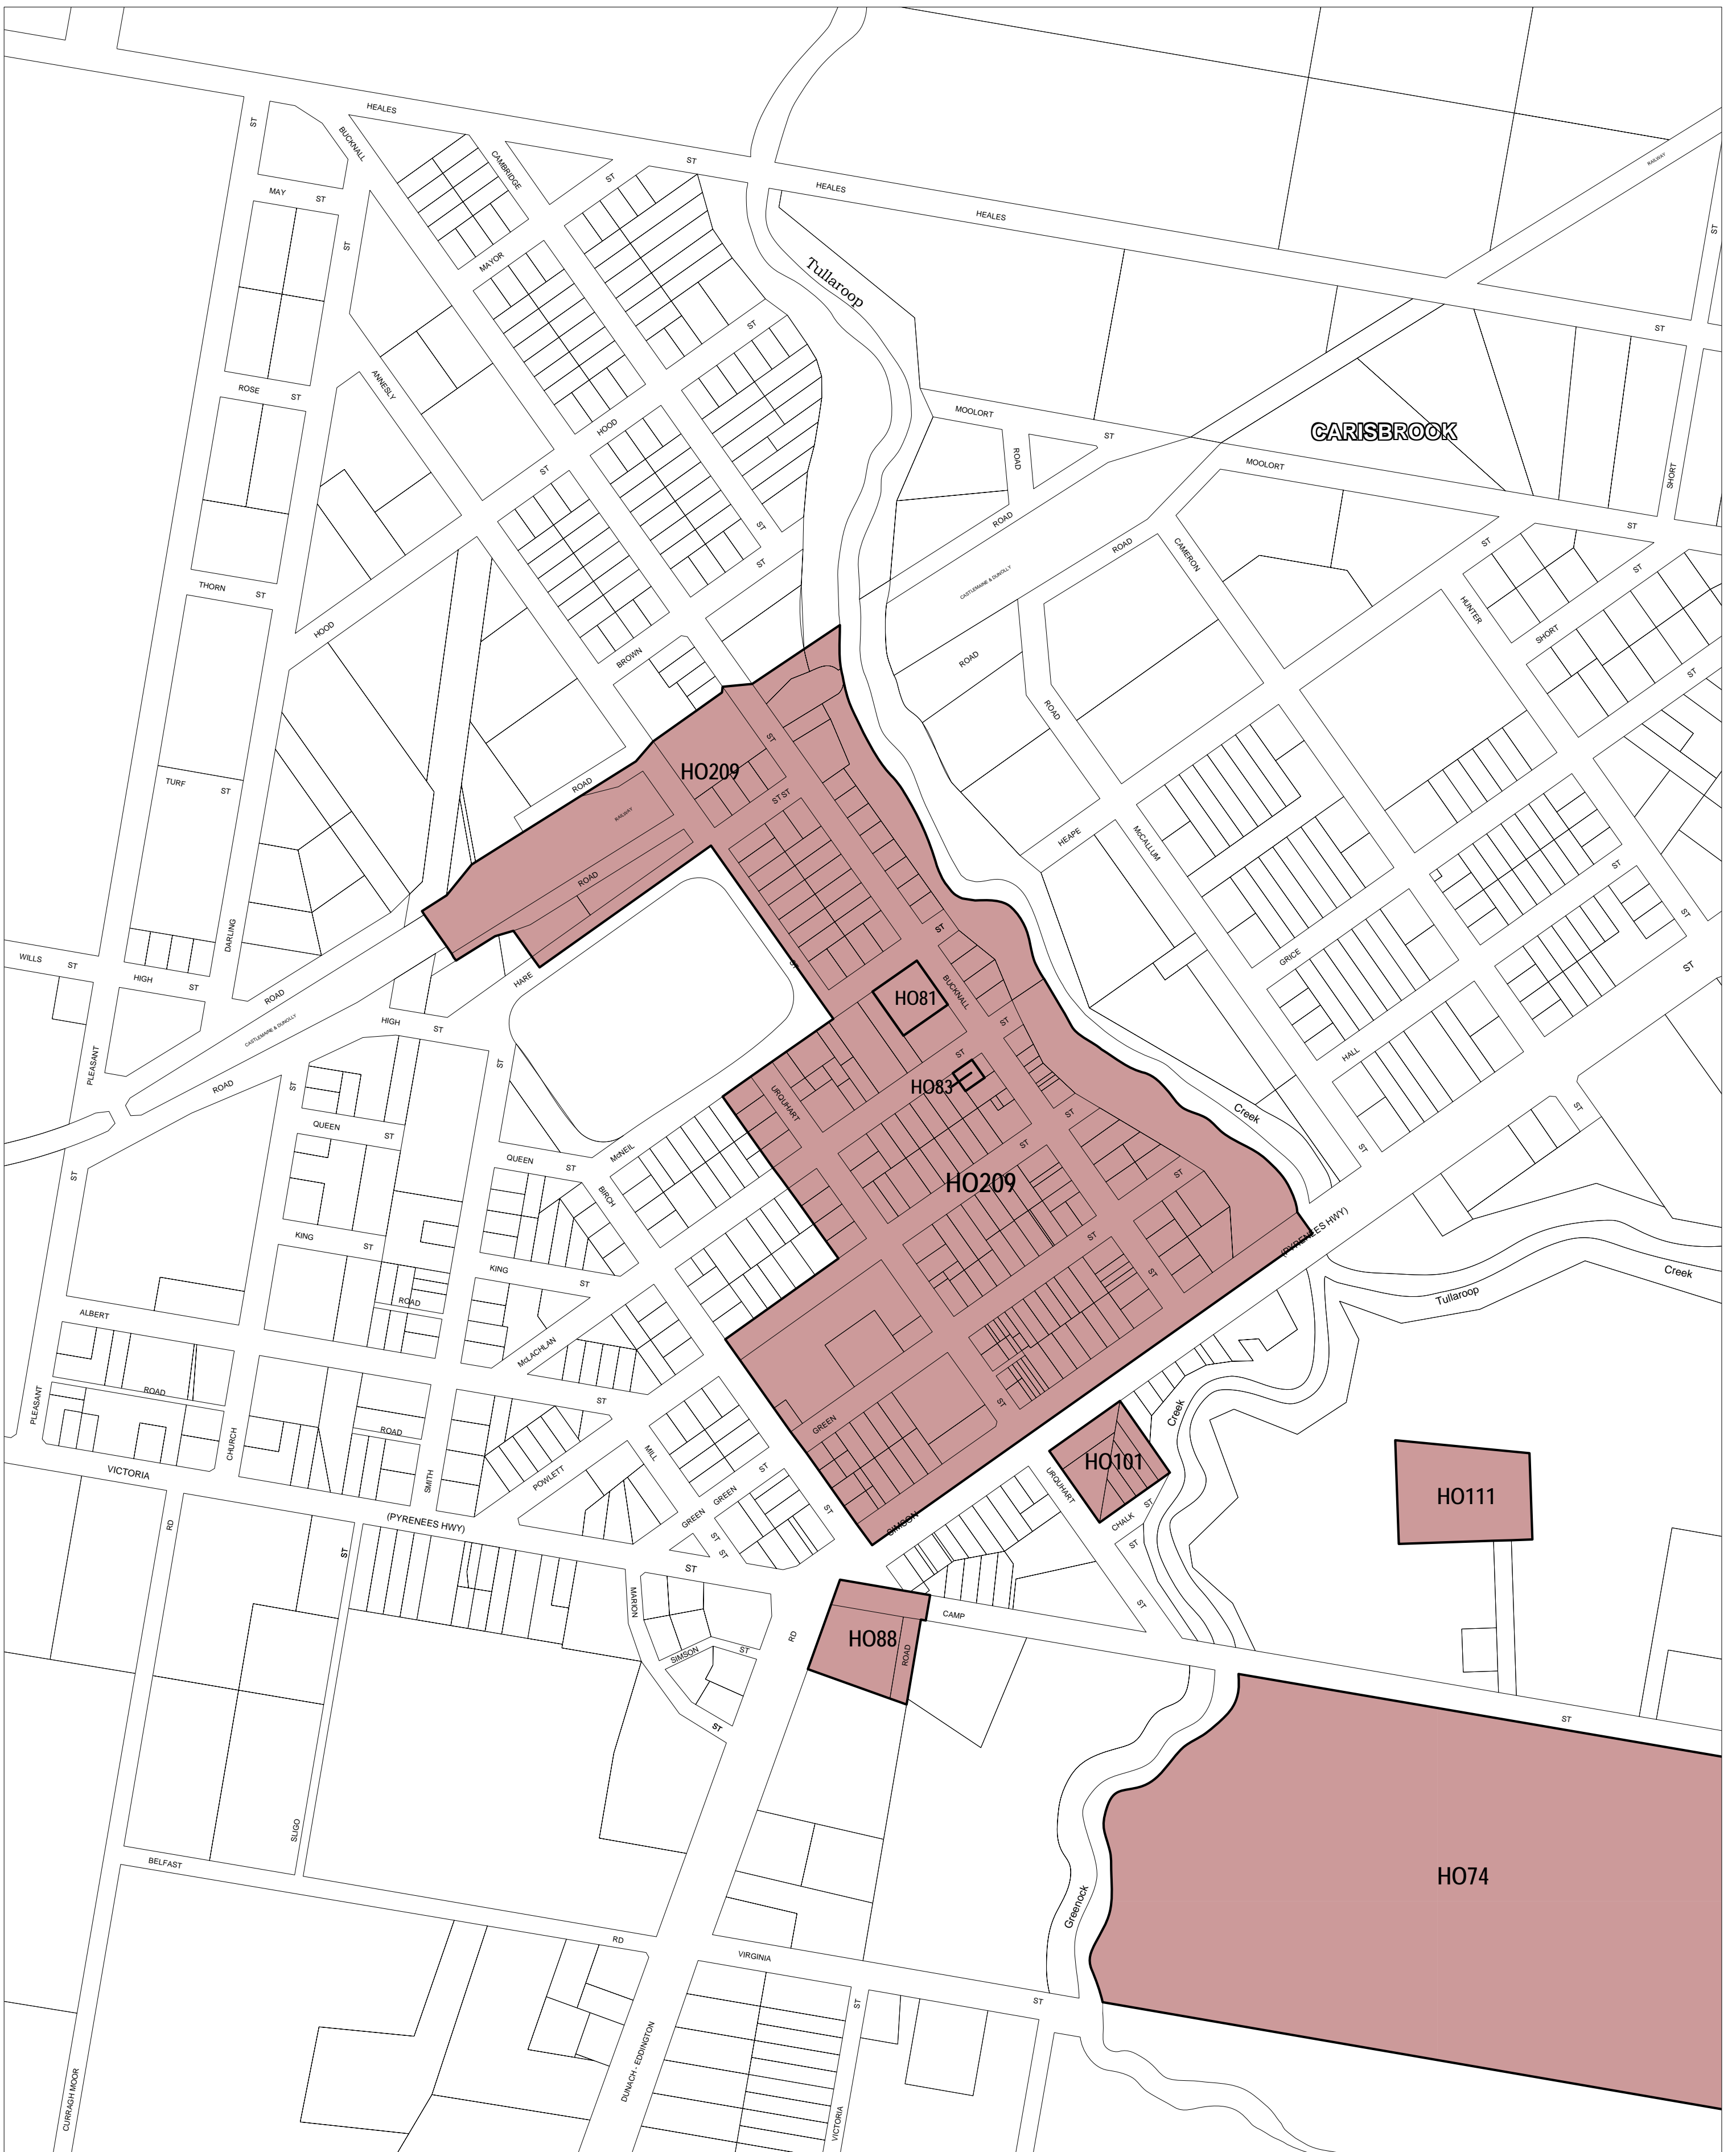

CENTRAL GOLDFIELDS PLANNING SCHEME - LOCAL PROVISION

Overlays

HO Heritage Overlay

AUSTRALIAN MAP GRID ZONE 54

Printed: 13/9/2007

INDEX TO ADJOINING METRIC SERIES MAP